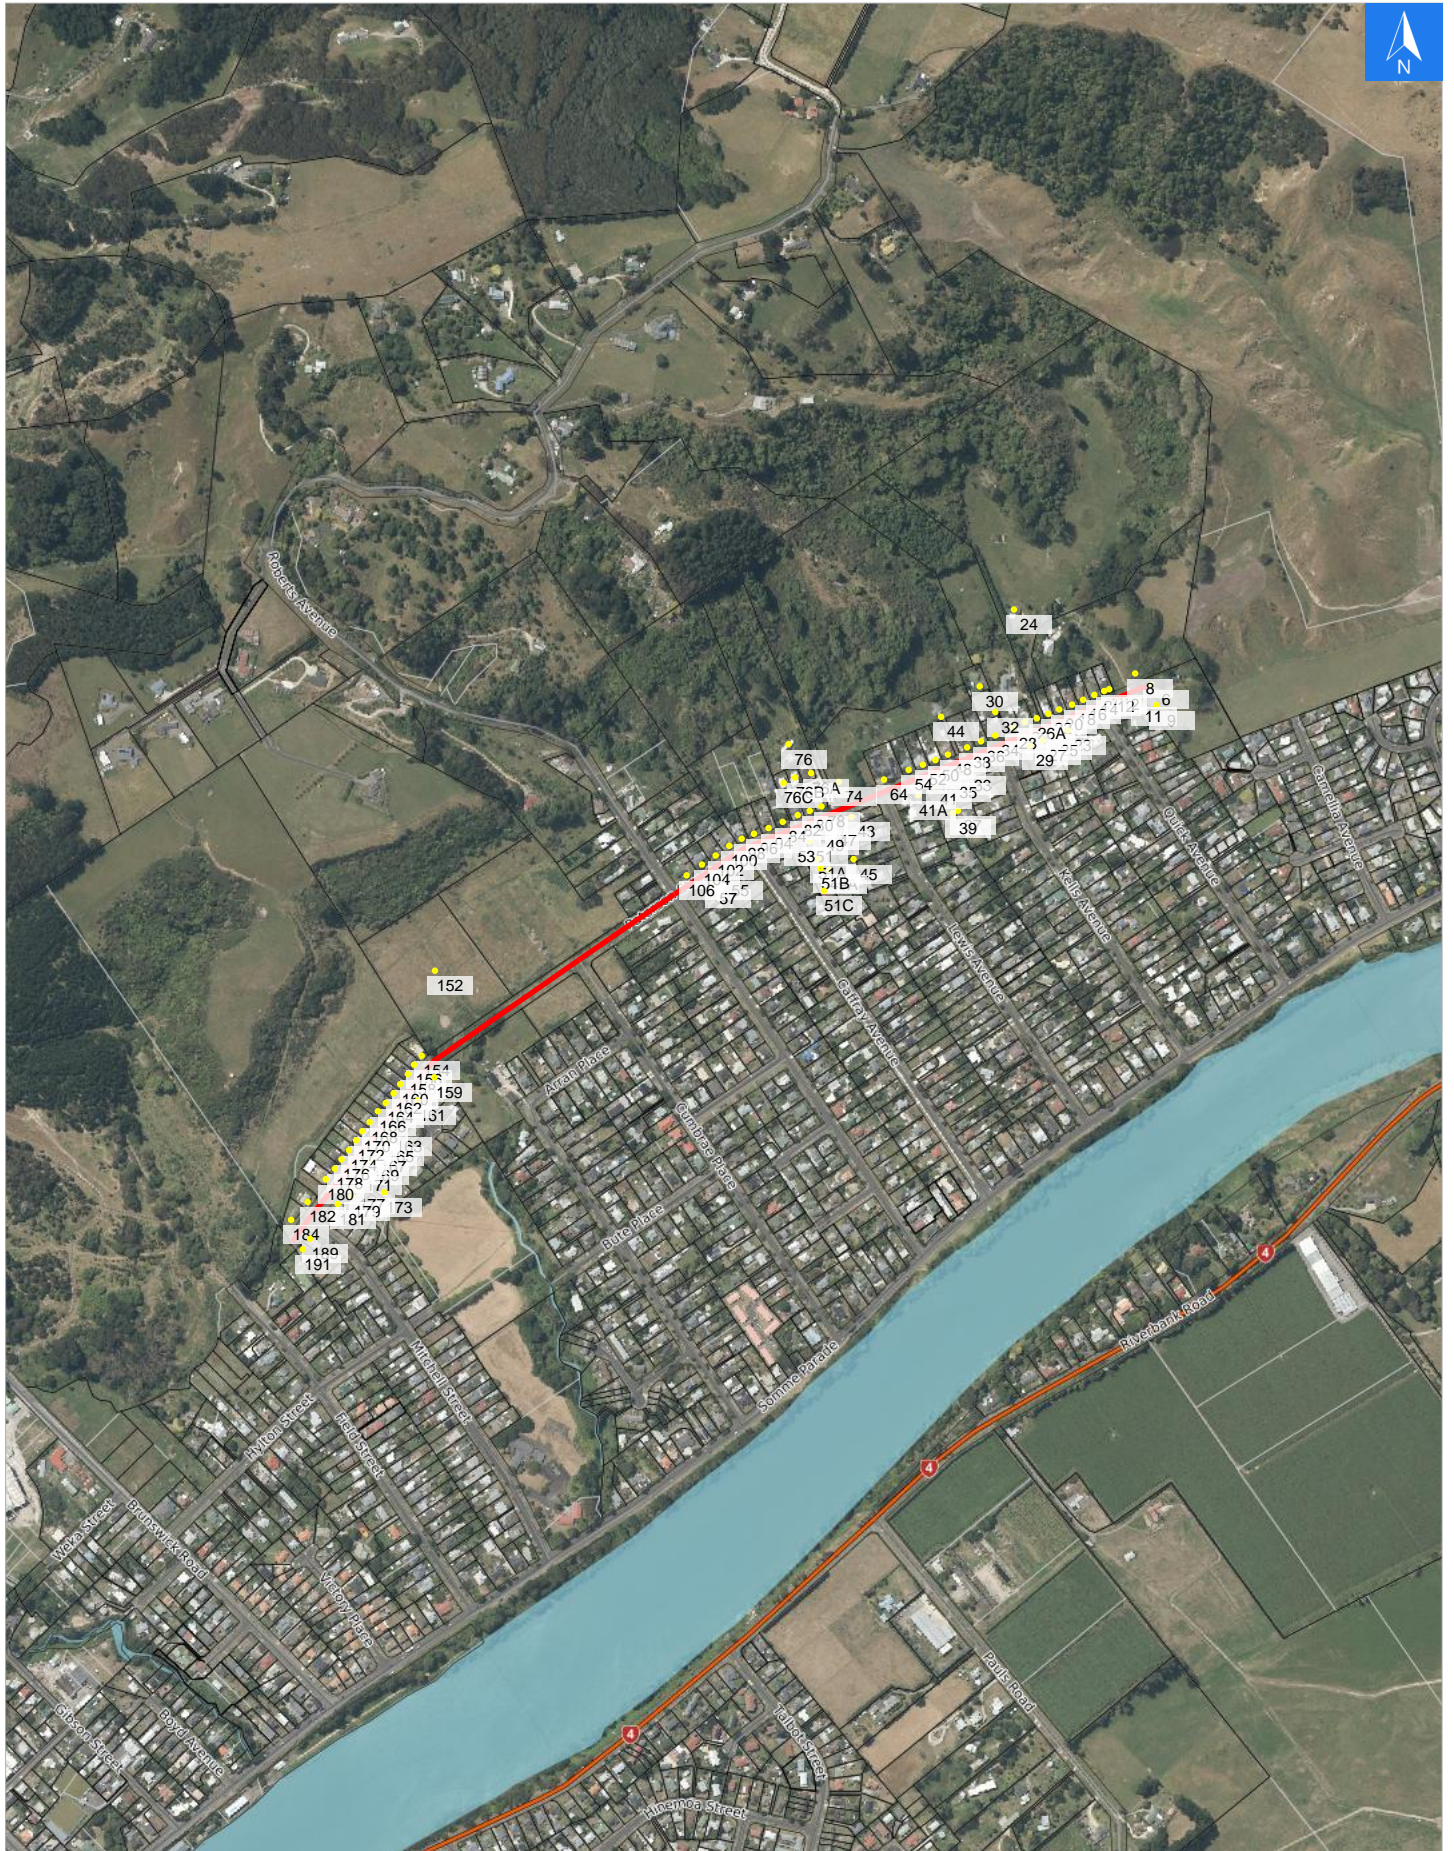

Wednesday, April 15, 2026

Disclaimer:

Digital map data sourced from Land Information New Zealand CROWN COPYRIGHT RESERVED.
The information displayed in the GIS has been taken from Whanganui District Council's databases and maps.
It is made available in good faith but its accuracy or completeness is not guaranteed. If the information is relied on in support of a resource consent it should be verified independently.

Scale 1: 10000

Wednesday, April 15, 2026

Disclaimer:

Digital map data sourced from Land Information New Zealand CROWN COPYRIGHT RESERVED.
The information displayed in the GIS has been taken from Whanganui District Council's databases and maps.
It is made available in good faith but its accuracy or completeness is not guaranteed. If the information is relied on in support of a resource consent it should be verified independently.