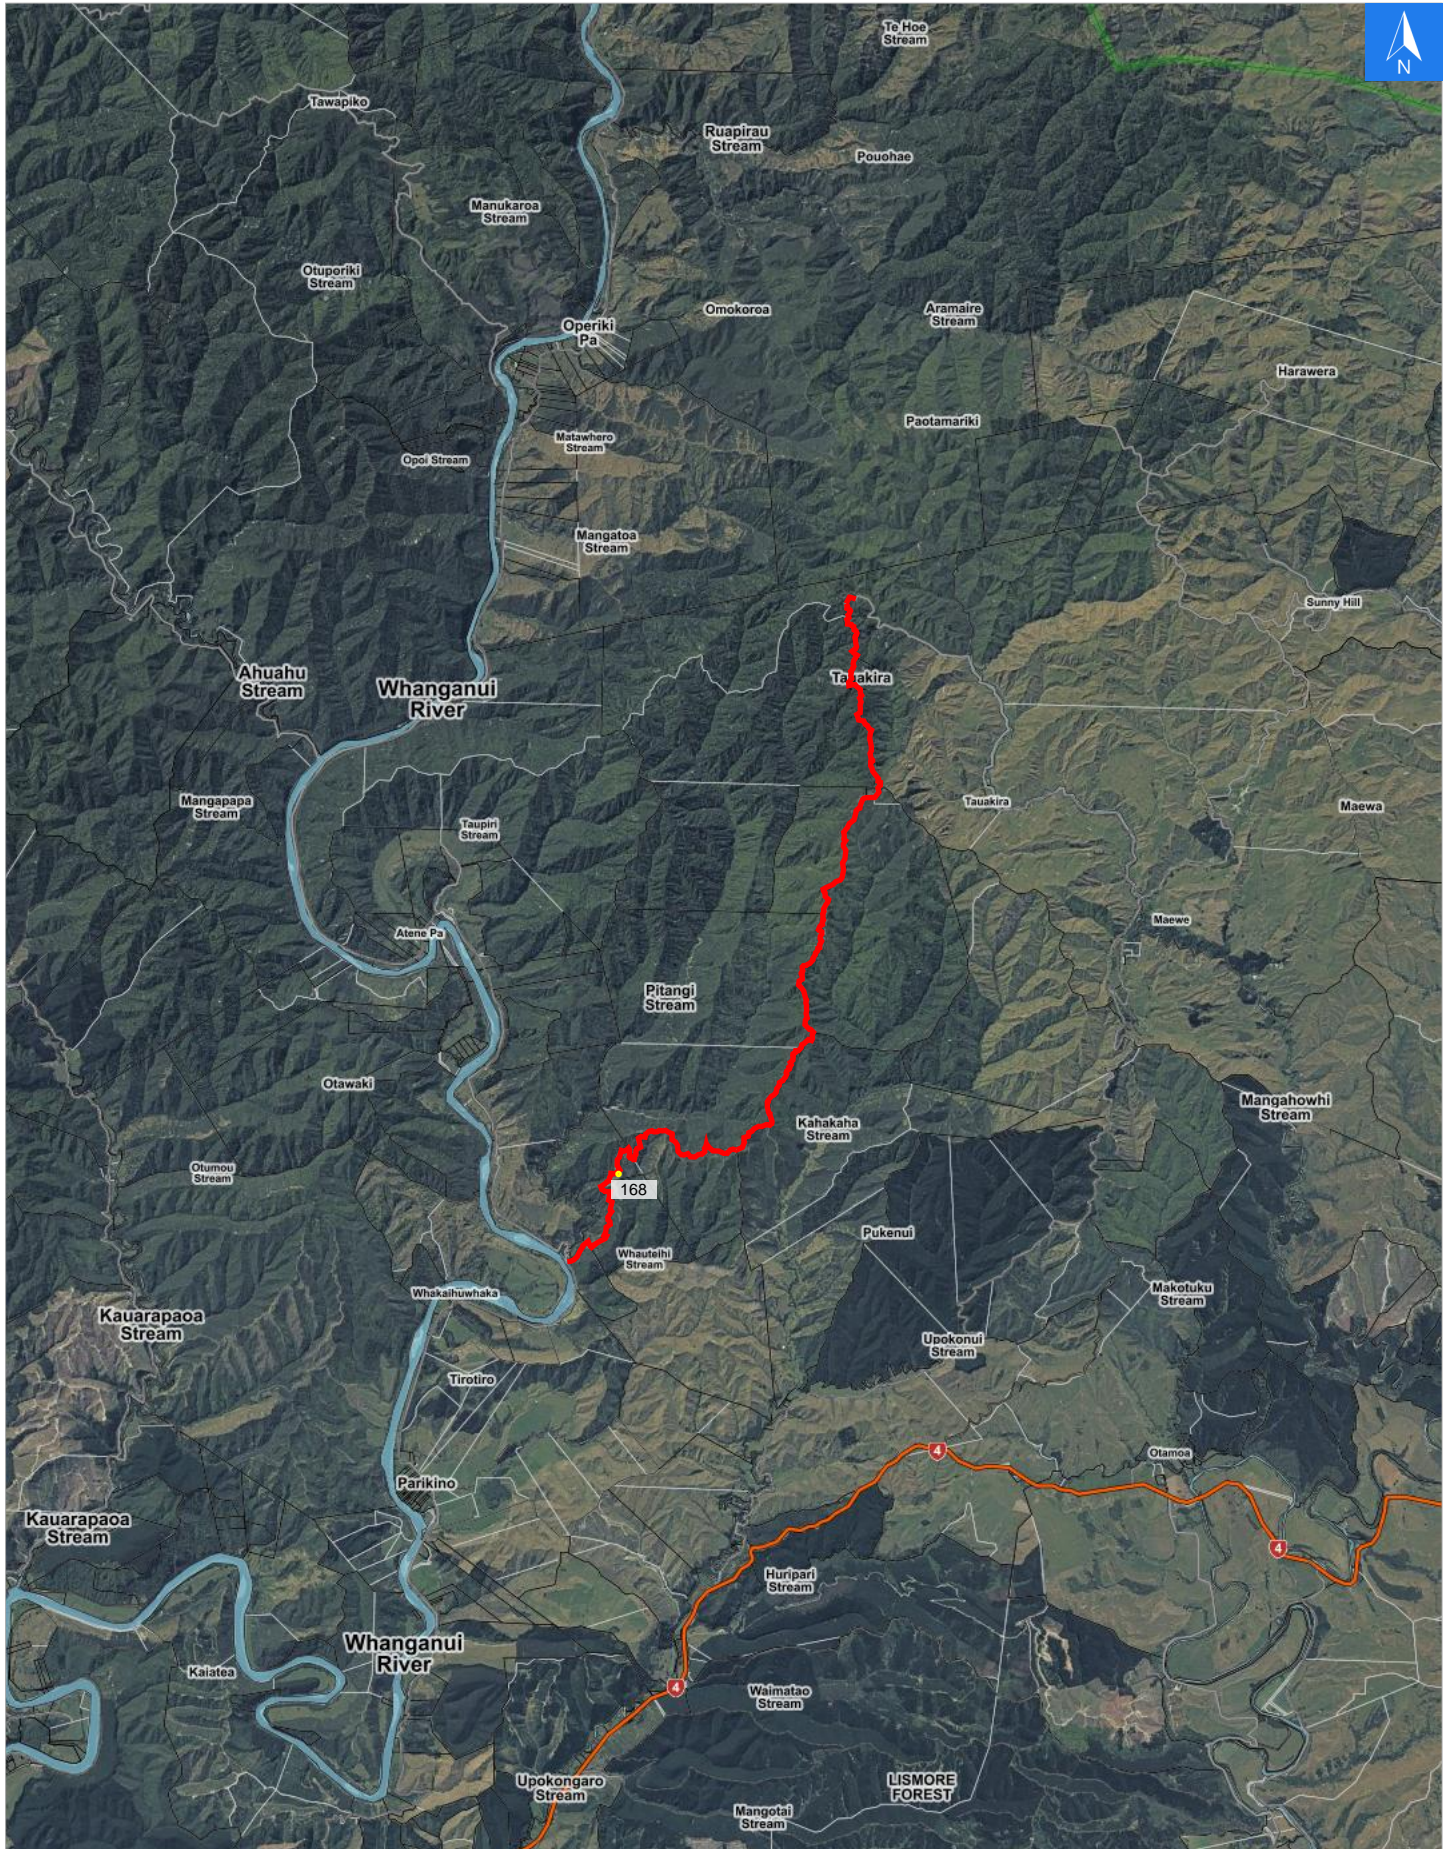

### Disclaimer:

Digital map data sourced from Land Information New Zealand CROWN COPYRIGHT RESERVED.  
The information displayed in the GIS has been taken from Whanganui District Council's databases and maps.  
It is made available in good faith but its accuracy or completeness is not guaranteed. If the information is relied on in support of a resource consent it should be verified independently.

Wednesday, September 25, 2024

Scale 1: 100000

Wednesday, September 25, 2024

**Disclaimer:**

Digital map data sourced from Land Information New Zealand CROWN COPYRIGHT RESERVED.  
The information displayed in the GIS has been taken from Whanganui District Council's databases and maps.  
It is made available in good faith but its accuracy or completeness is not guaranteed. If the information is relied on in support of a resource consent it should be verified independently.

**Road Evacuation Addresses**

Data sourced from LINZ

LINZ Address	Notes	Date Time Visited	Placard
168 Pitangi Track, Parikino, Whanganui			W Y1 Y2 R1 R2