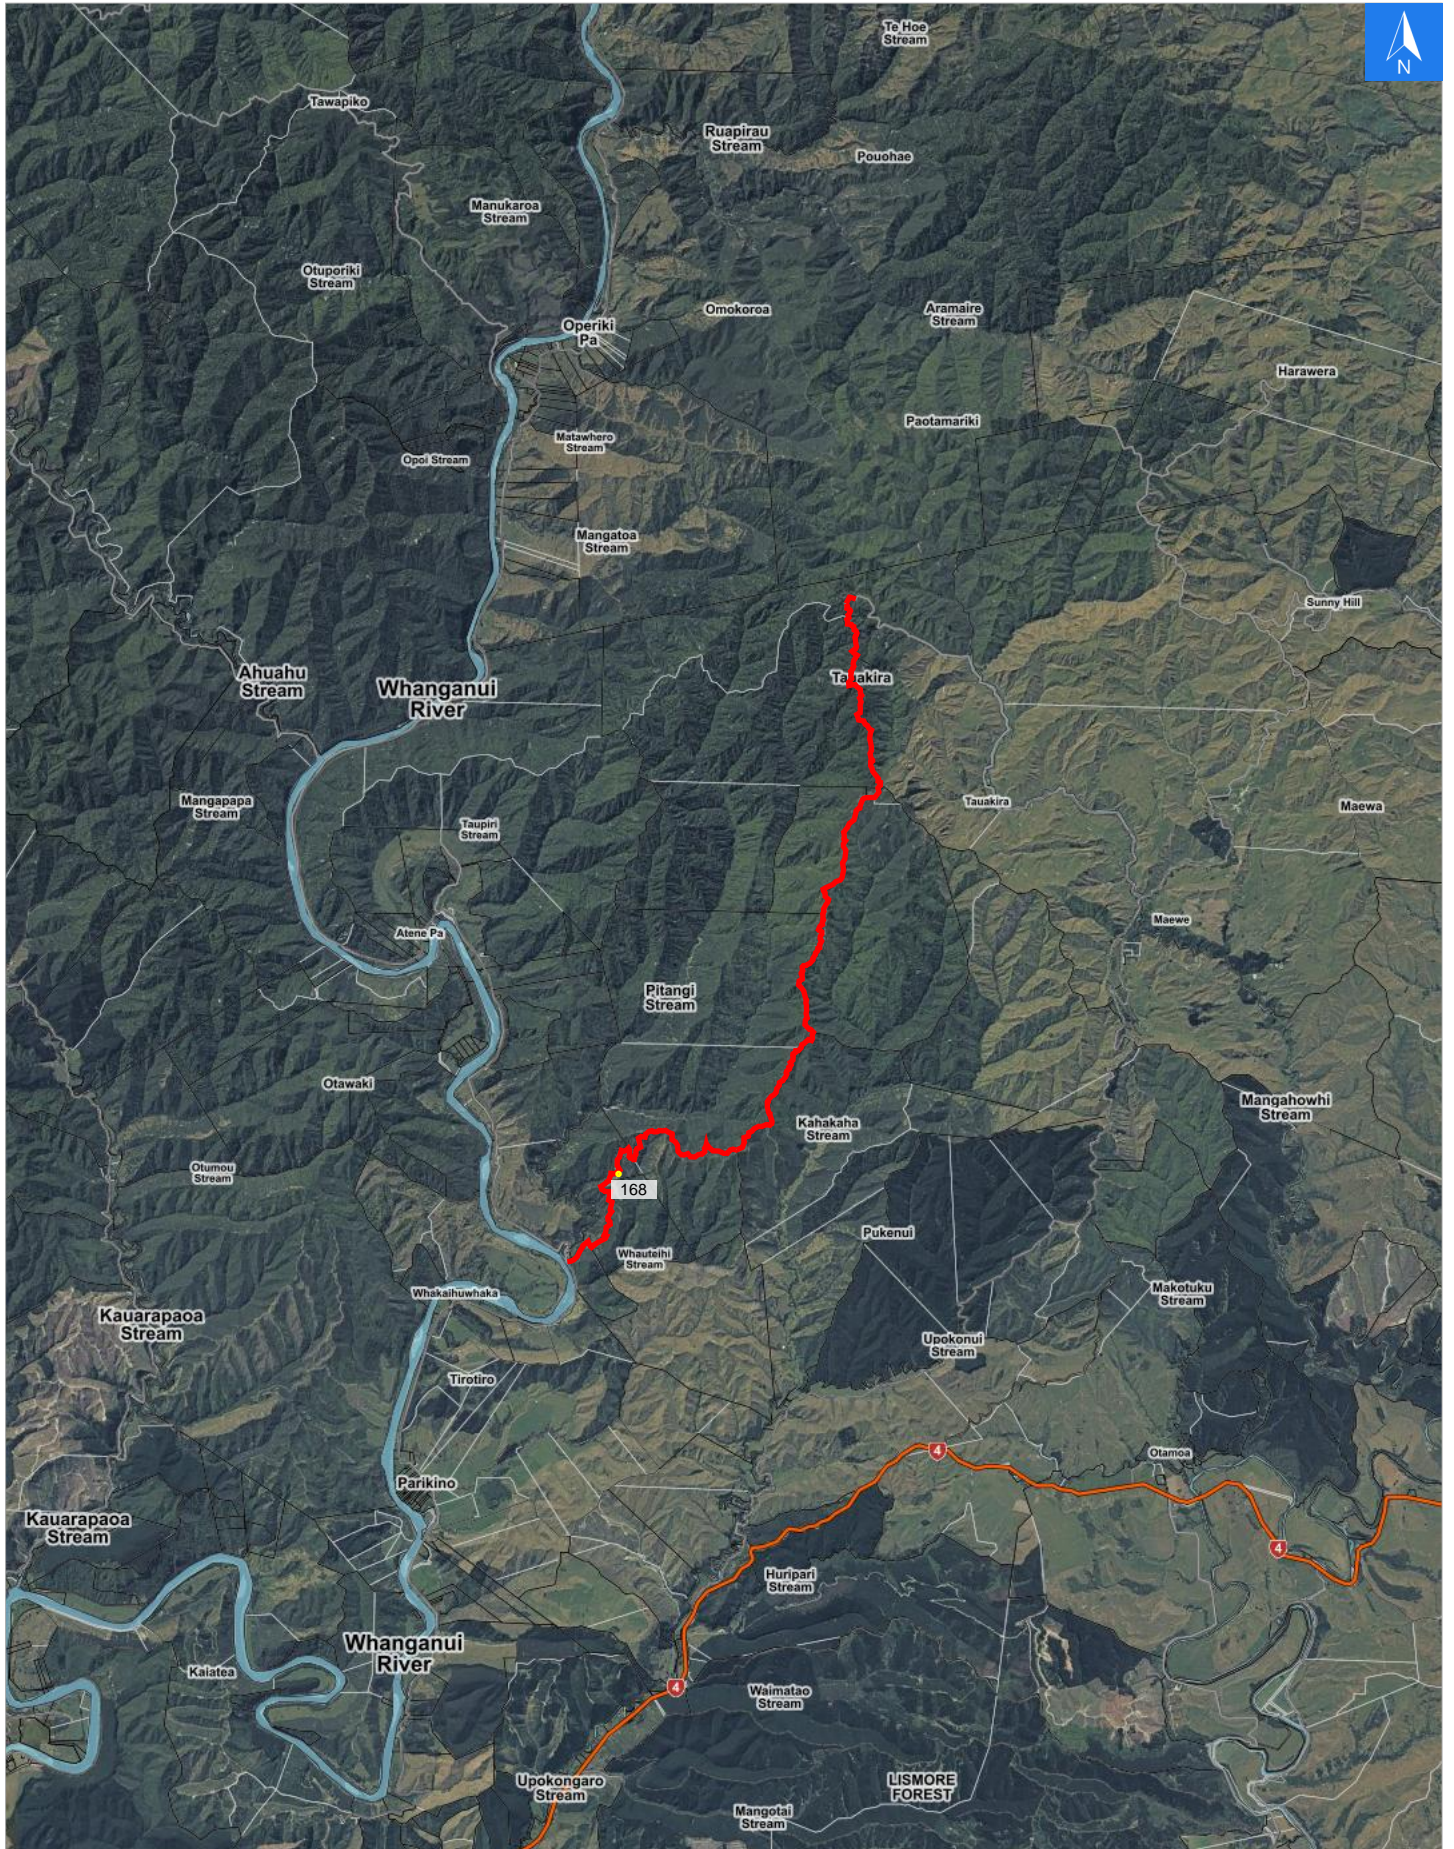

Wednesday, April 22, 2026

Disclaimer:

Digital map data sourced from Land Information New Zealand CROWN COPYRIGHT RESERVED. The information displayed in the GIS has been taken from Whanganui District Council's databases and maps. It is made available in good faith but its accuracy or completeness is not guaranteed. If the information is relied on in support of a resource consent it should be verified independently.

Scale 1: 100000

Wednesday, April 22, 2026

Disclaimer:

Digital map data sourced from Land Information New Zealand CROWN COPYRIGHT RESERVED.
The information displayed in the GIS has been taken from Whanganui District Council's databases and maps.
It is made available in good faith but its accuracy or completeness is not guaranteed. If the information is relied on in support of a resource consent it should be verified independently.

Road Evacuation Addresses

Data sourced from LINZ

LINZ Address	Notes	Date Time Visited	Placard
168 Pitangi Track, Parikino, Whanganui			W Y1 Y2 R1 R2