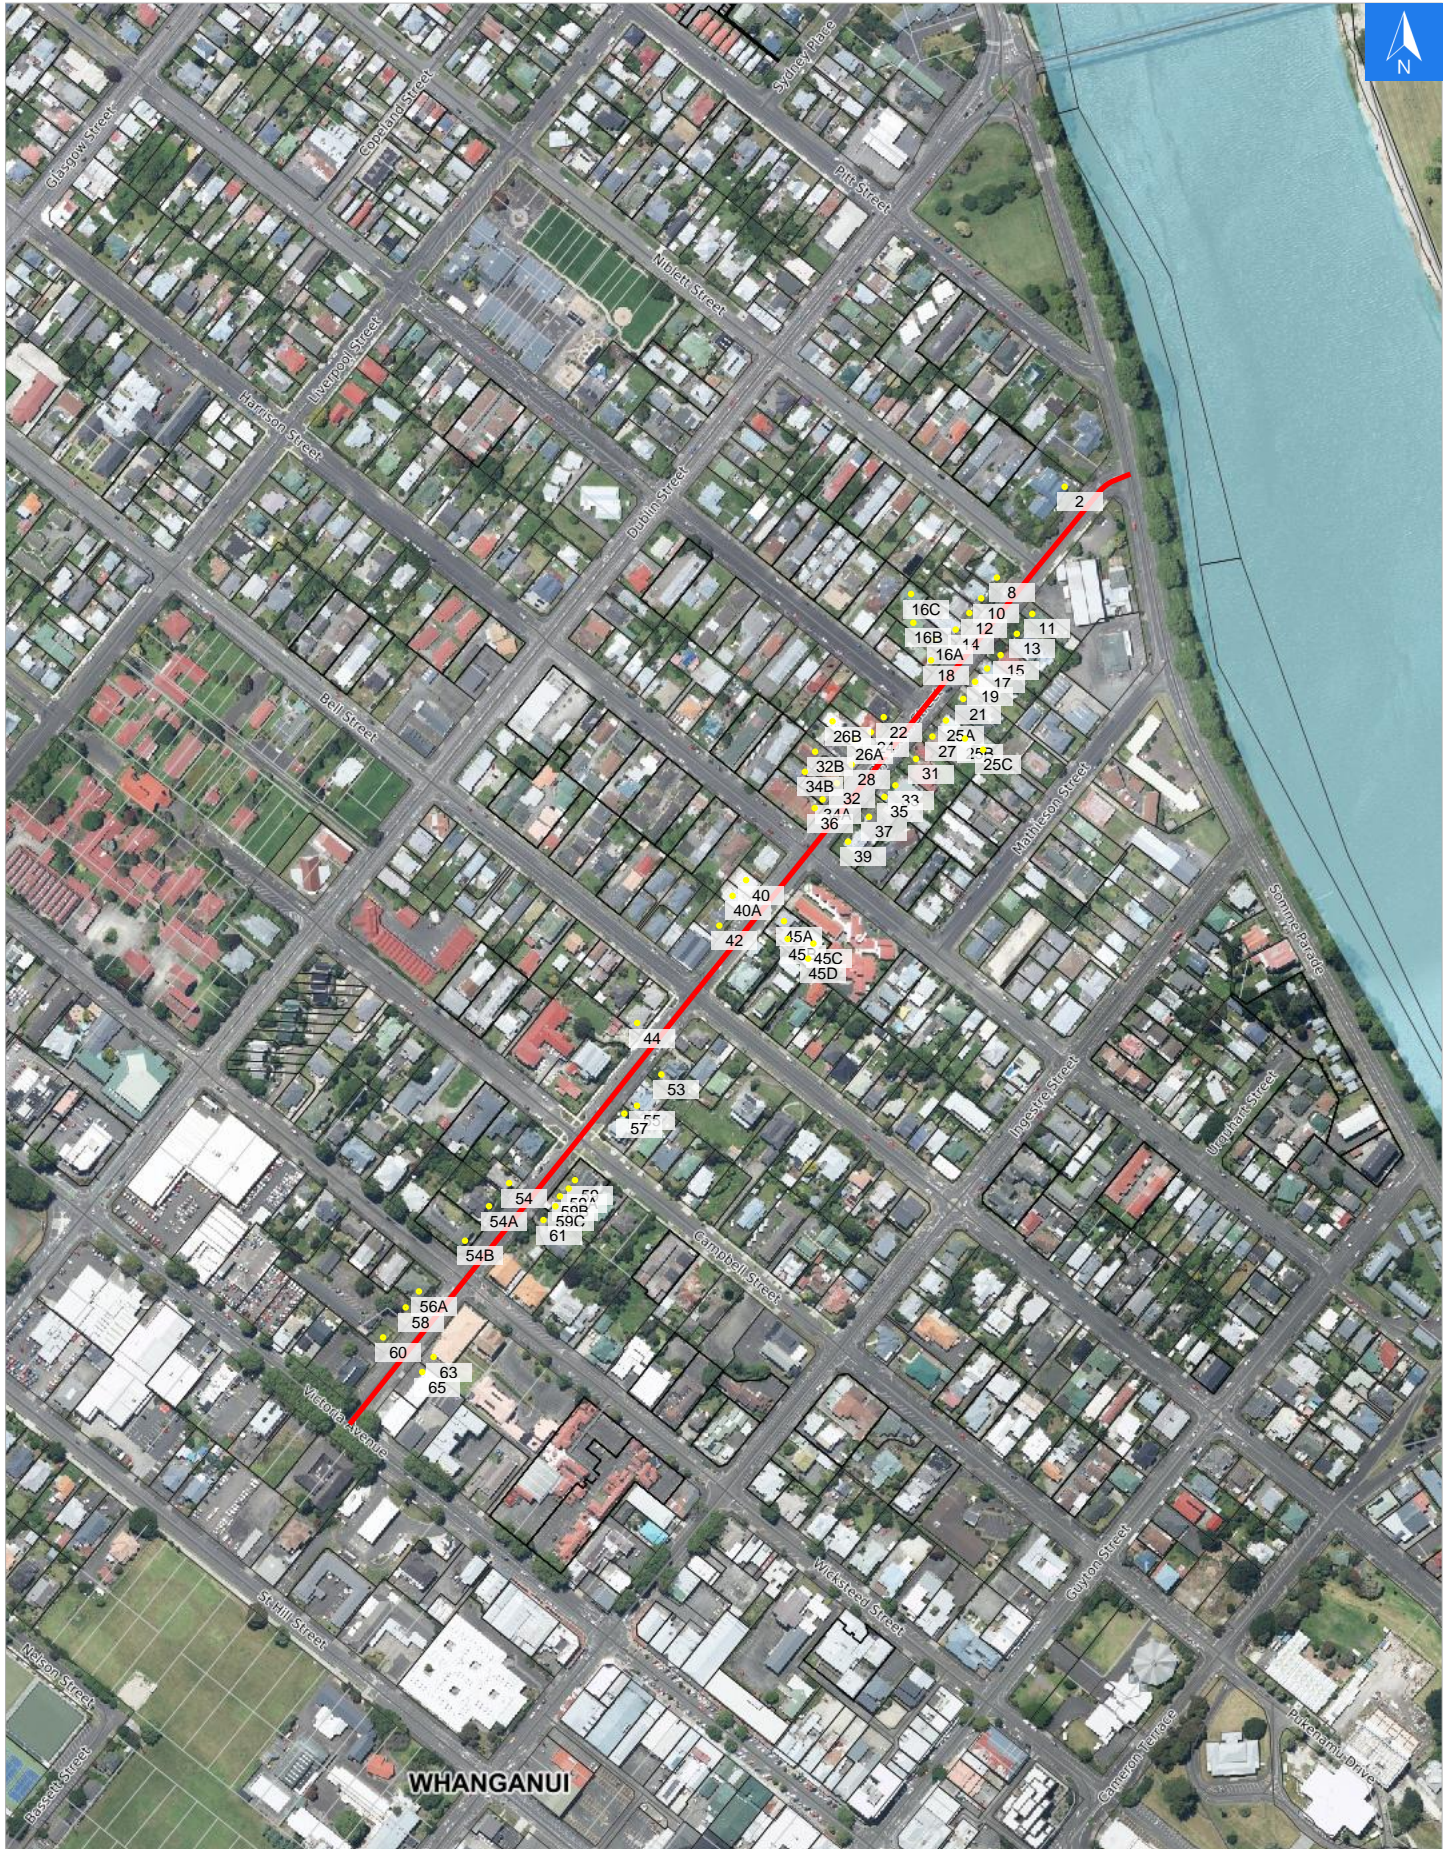

Disclaimer:

Digital map data sourced from Land Information New Zealand CROWN COPYRIGHT RESERVED. The information displayed in the GIS has been taken from Whanganui District Council's databases and maps. It is made available in good faith but its accuracy or completeness is not guaranteed. If the information is relied on in support of a resource consent it should be verified independently.

Wednesday, September 25, 2024

Scale 1: 5000

Wednesday, September 25, 2024

**Disclaimer:**

Digital map data sourced from Land Information New Zealand CROWN COPYRIGHT RESERVED.  
The information displayed in the GIS has been taken from Whanganui District Council's databases and maps.  
It is made available in good faith but its accuracy or completeness is not guaranteed. If the information is relied on in support of a resource consent it should be verified independently.