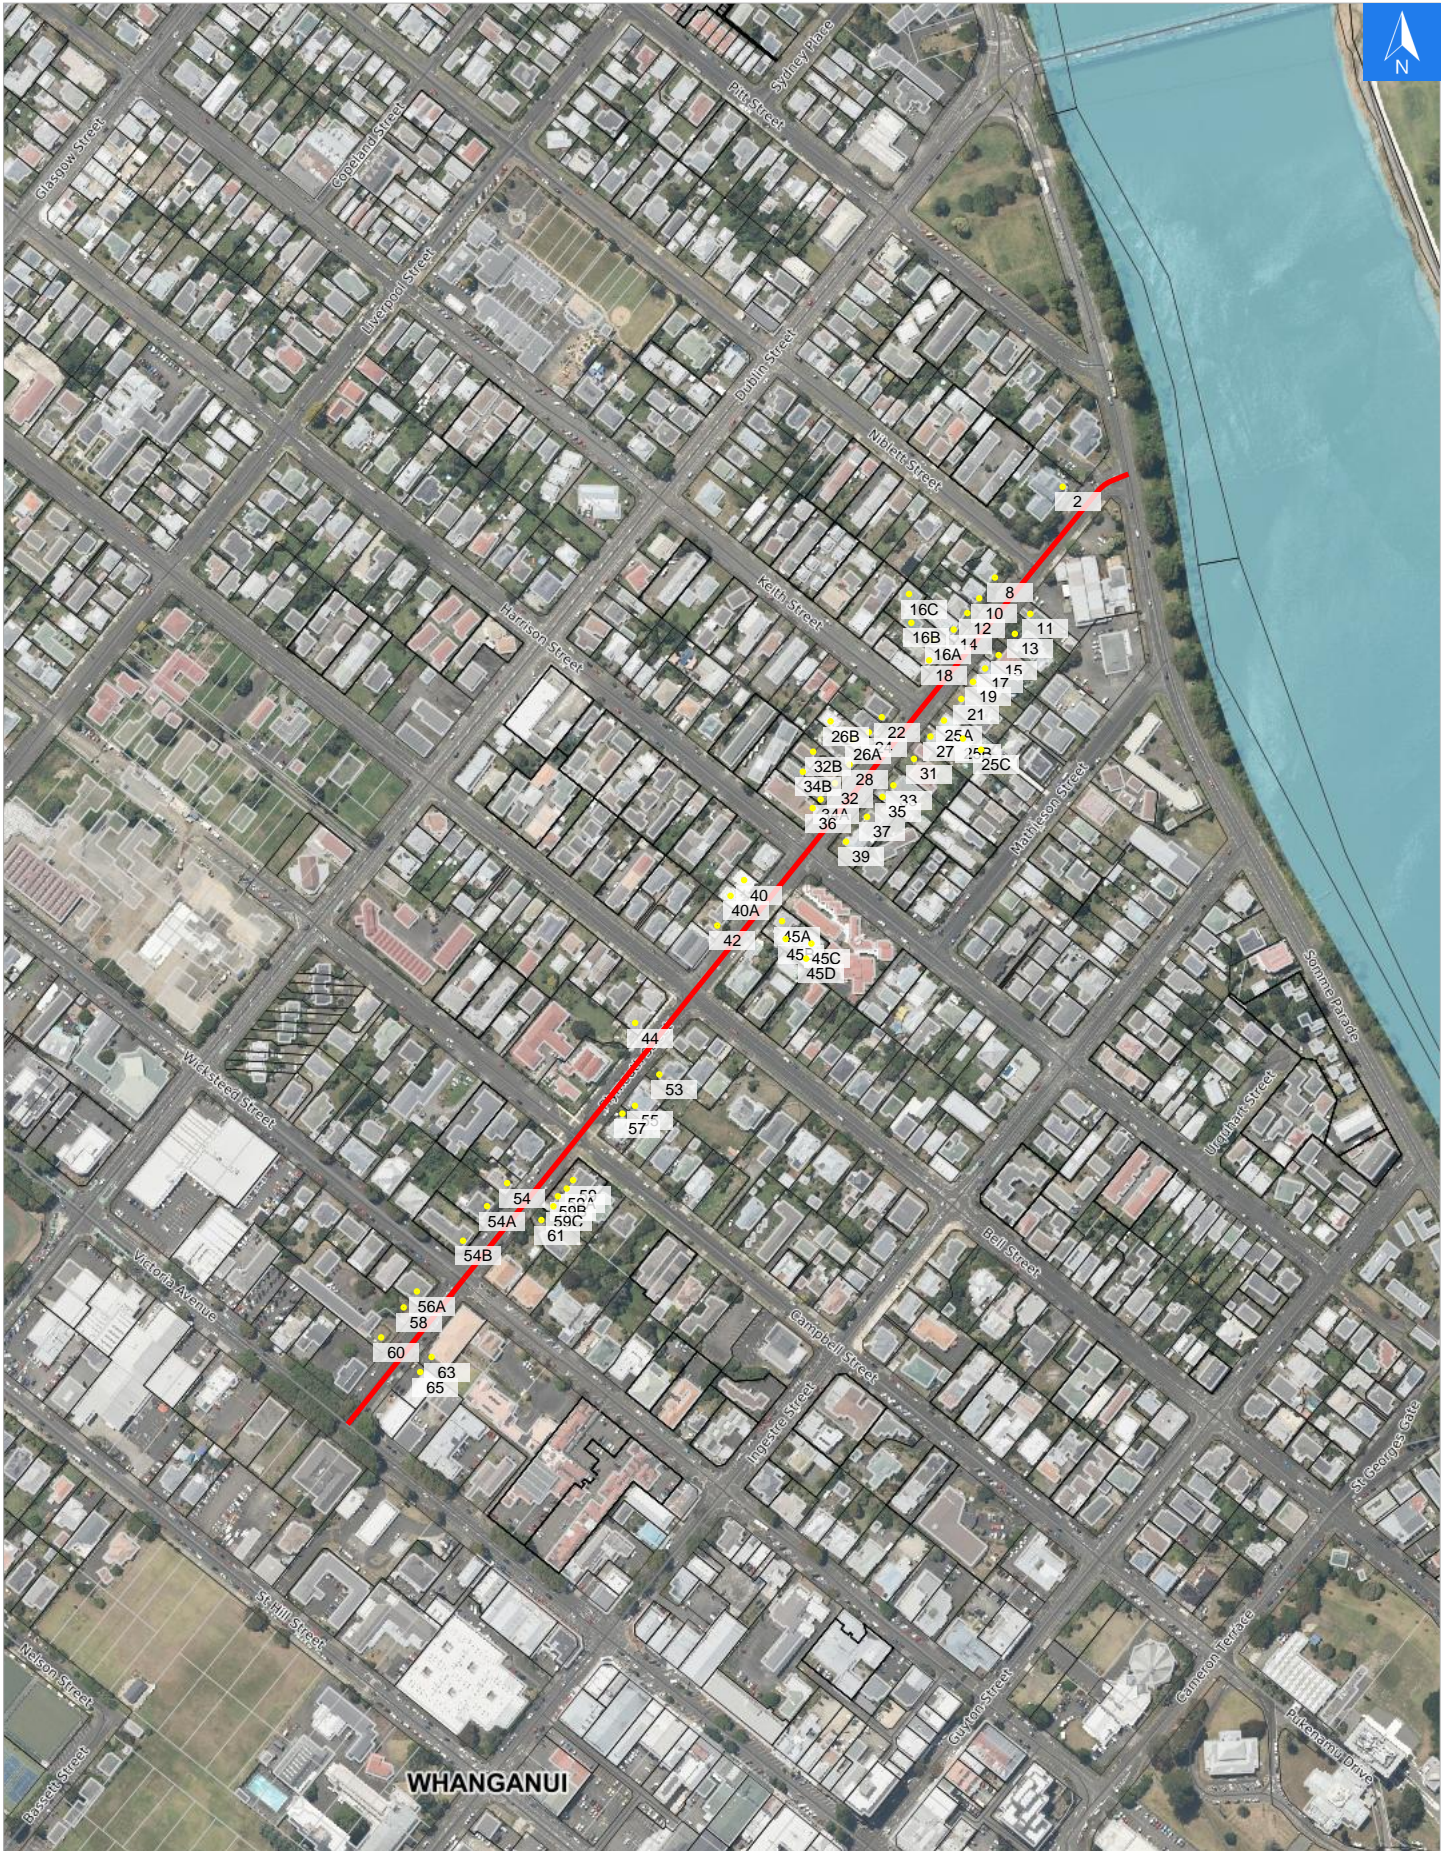

Wednesday, April 15, 2026

Disclaimer:

Digital map data sourced from Land Information New Zealand CROWN COPYRIGHT RESERVED.
The information displayed in the GIS has been taken from Whanganui District Council's databases and maps.
It is made available in good faith but its accuracy or completeness is not guaranteed. If the information is relied on in support of a resource consent it should be verified independently.

Scale 1: 5000

Wednesday, April 15, 2026

Disclaimer:

Digital map data sourced from Land Information New Zealand CROWN COPYRIGHT RESERVED.
The information displayed in the GIS has been taken from Whanganui District Council's databases and maps.
It is made available in good faith but its accuracy or completeness is not guaranteed. If the information is relied on in support of a resource consent it should be verified independently.