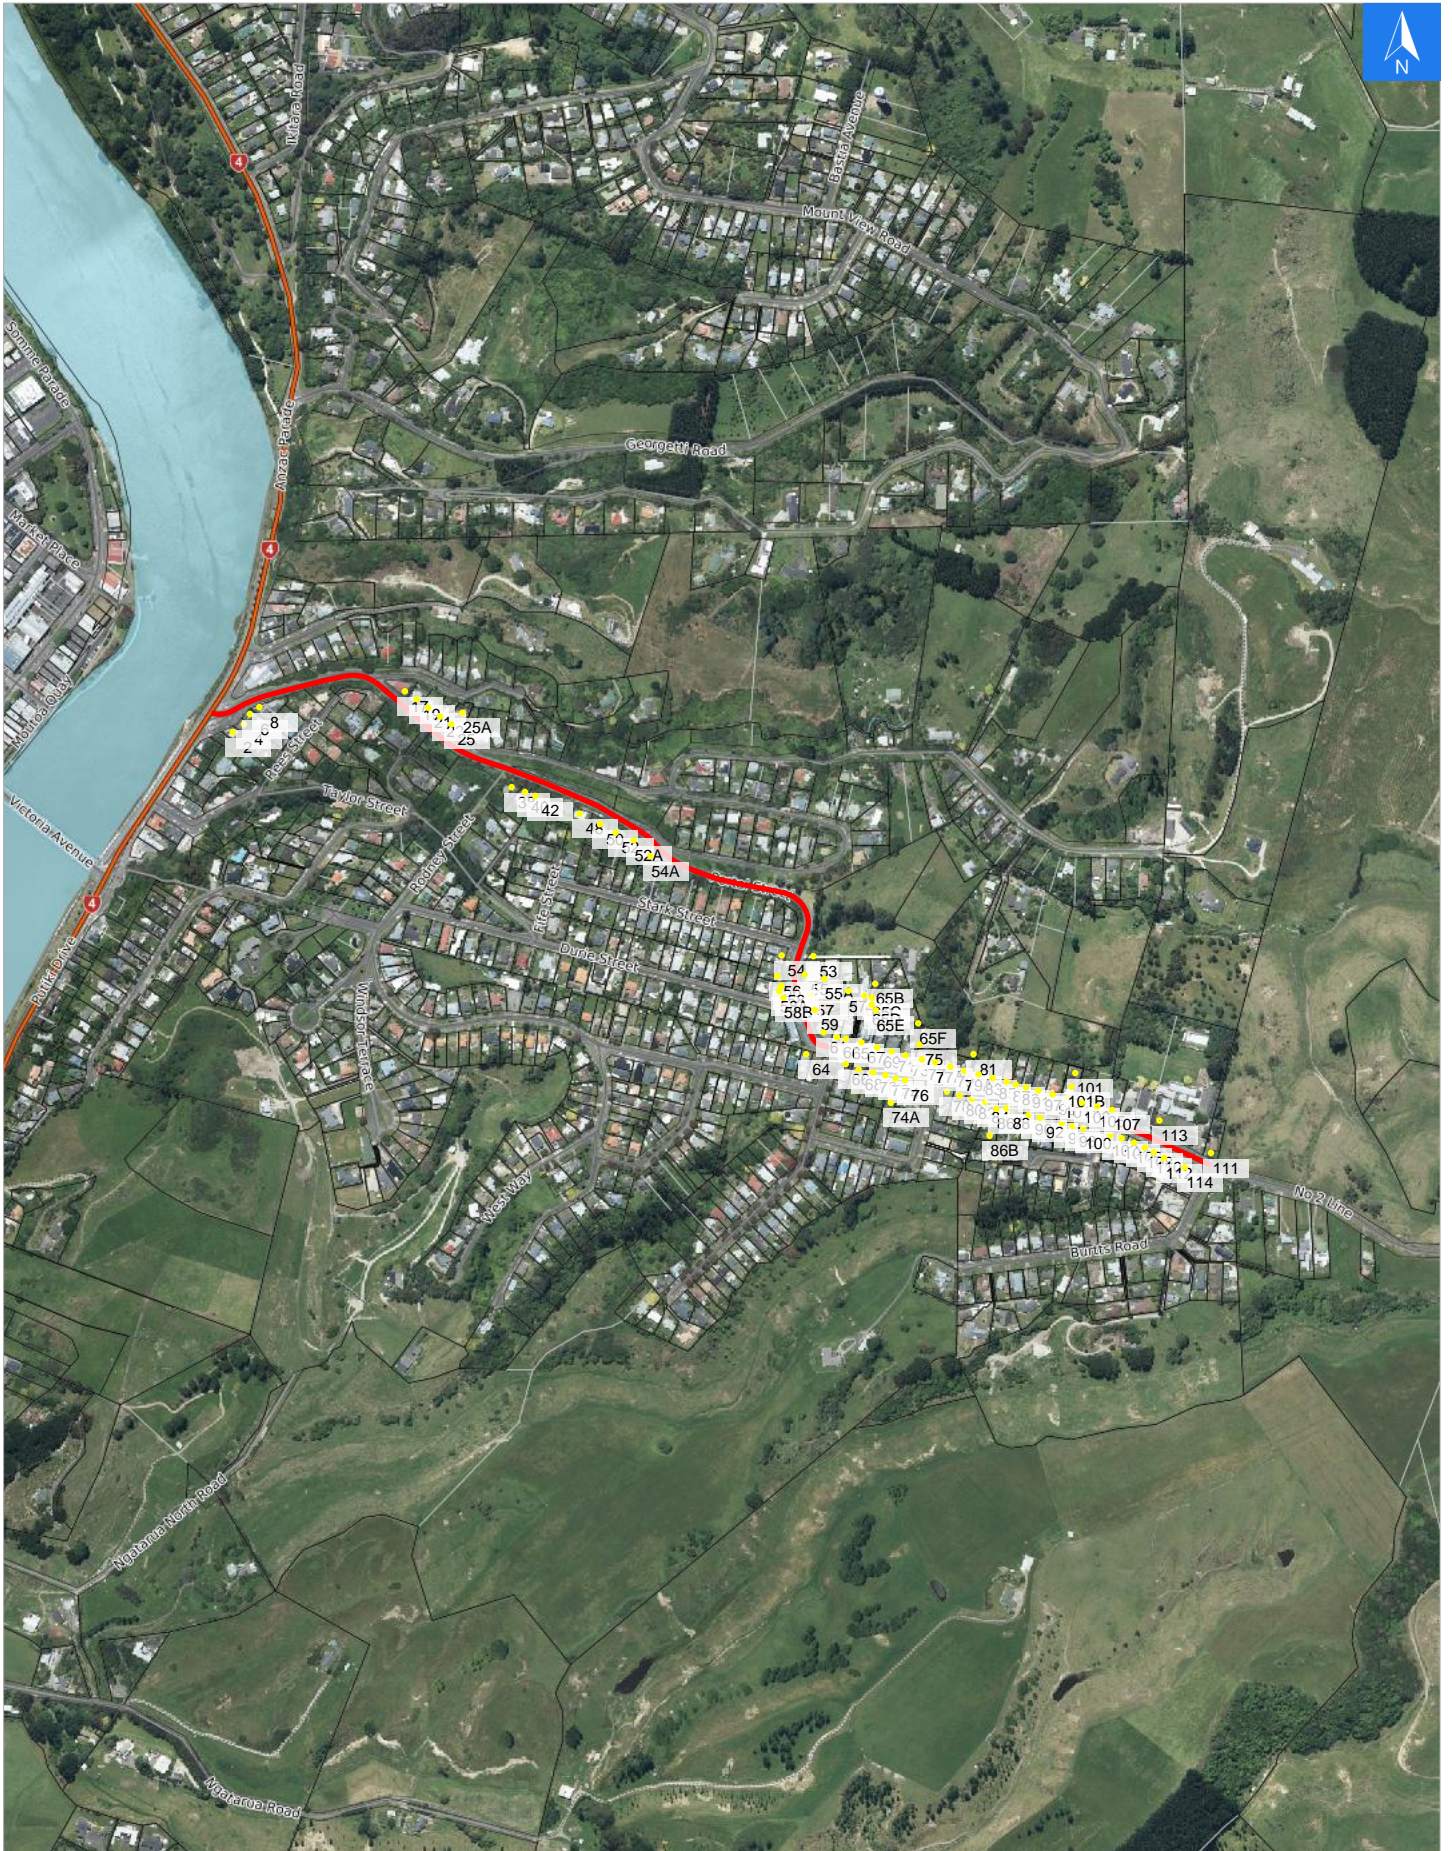

Disclaimer:

Digital map data sourced from Land Information New Zealand CROWN COPYRIGHT RESERVED.
The information displayed in the GIS has been taken from Whanganui District Council's databases and maps.
It is made available in good faith but its accuracy or completeness is not guaranteed. If the information is relied on in support of a resource consent it should be verified independently.

Wednesday, September 25, 2024

Scale 1: 10000

Wednesday, September 25, 2024

Disclaimer:

Digital map data sourced from Land Information New Zealand CROWN COPYRIGHT RESERVED.
The information displayed in the GIS has been taken from Whanganui District Council's databases and maps.
It is made available in good faith but its accuracy or completeness is not guaranteed. If the information is relied on in support of a resource consent it should be verified independently.