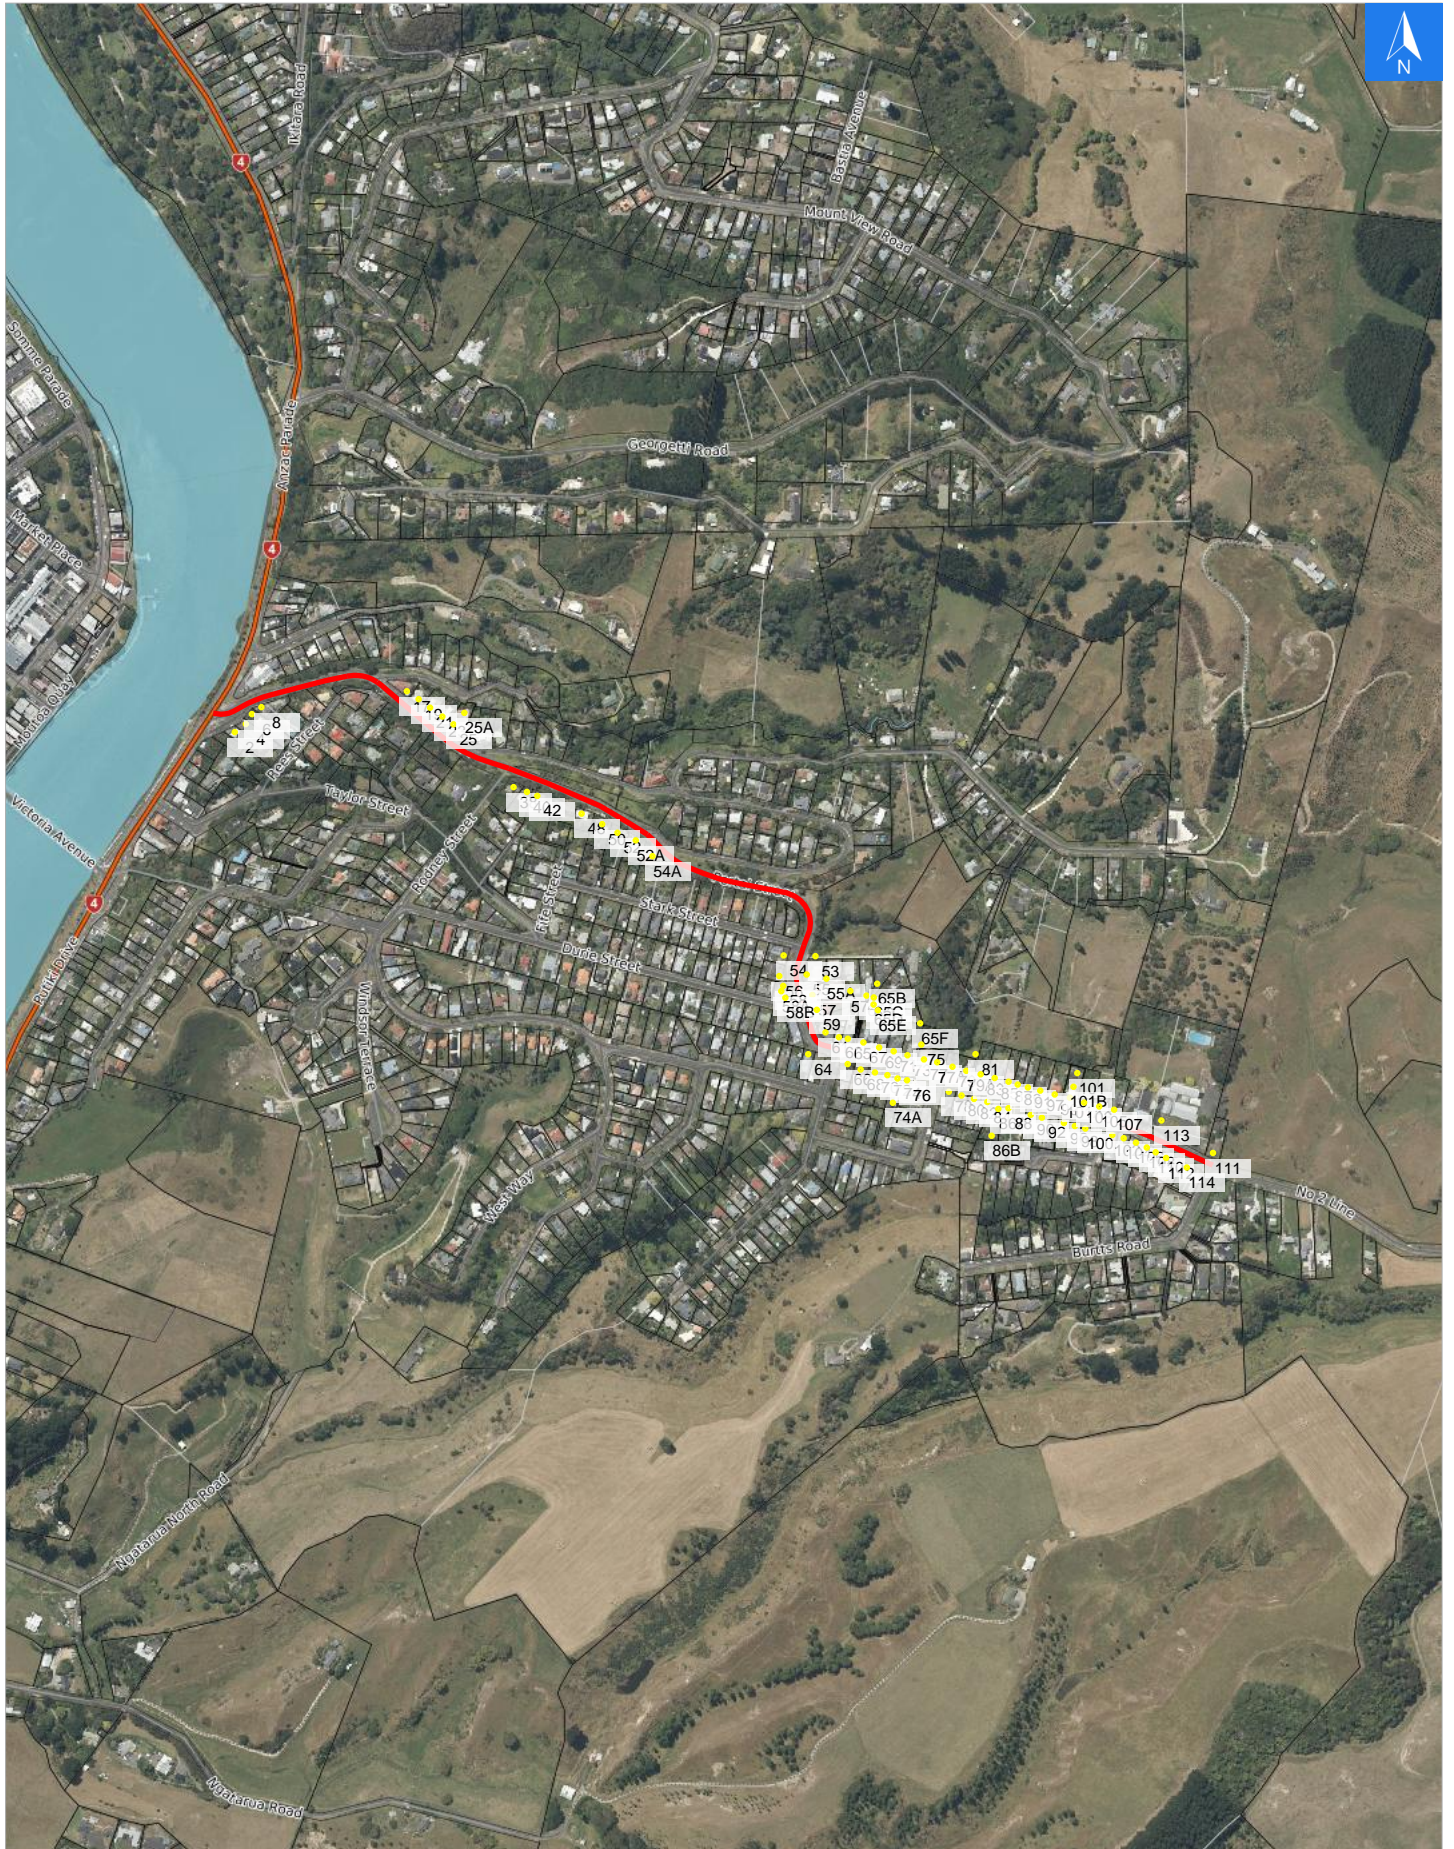

Wednesday, April 15, 2026

Disclaimer:

Digital map data sourced from Land Information New Zealand CROWN COPYRIGHT RESERVED.  
The information displayed in the GIS has been taken from Whanganui District Council's databases and maps.  
It is made available in good faith but its accuracy or completeness is not guaranteed. If the information is relied on in support of a resource consent it should be verified independently.

Scale 1: 10000

**Wednesday, April 15, 2026**

**Disclaimer:**

Digital map data sourced from Land Information New Zealand CROWN COPYRIGHT RESERVED.  
The information displayed in the GIS has been taken from Whanganui District Council's databases and maps.  
It is made available in good faith but its accuracy or completeness is not guaranteed. If the information is relied on in support of a resource consent it should be verified independently.