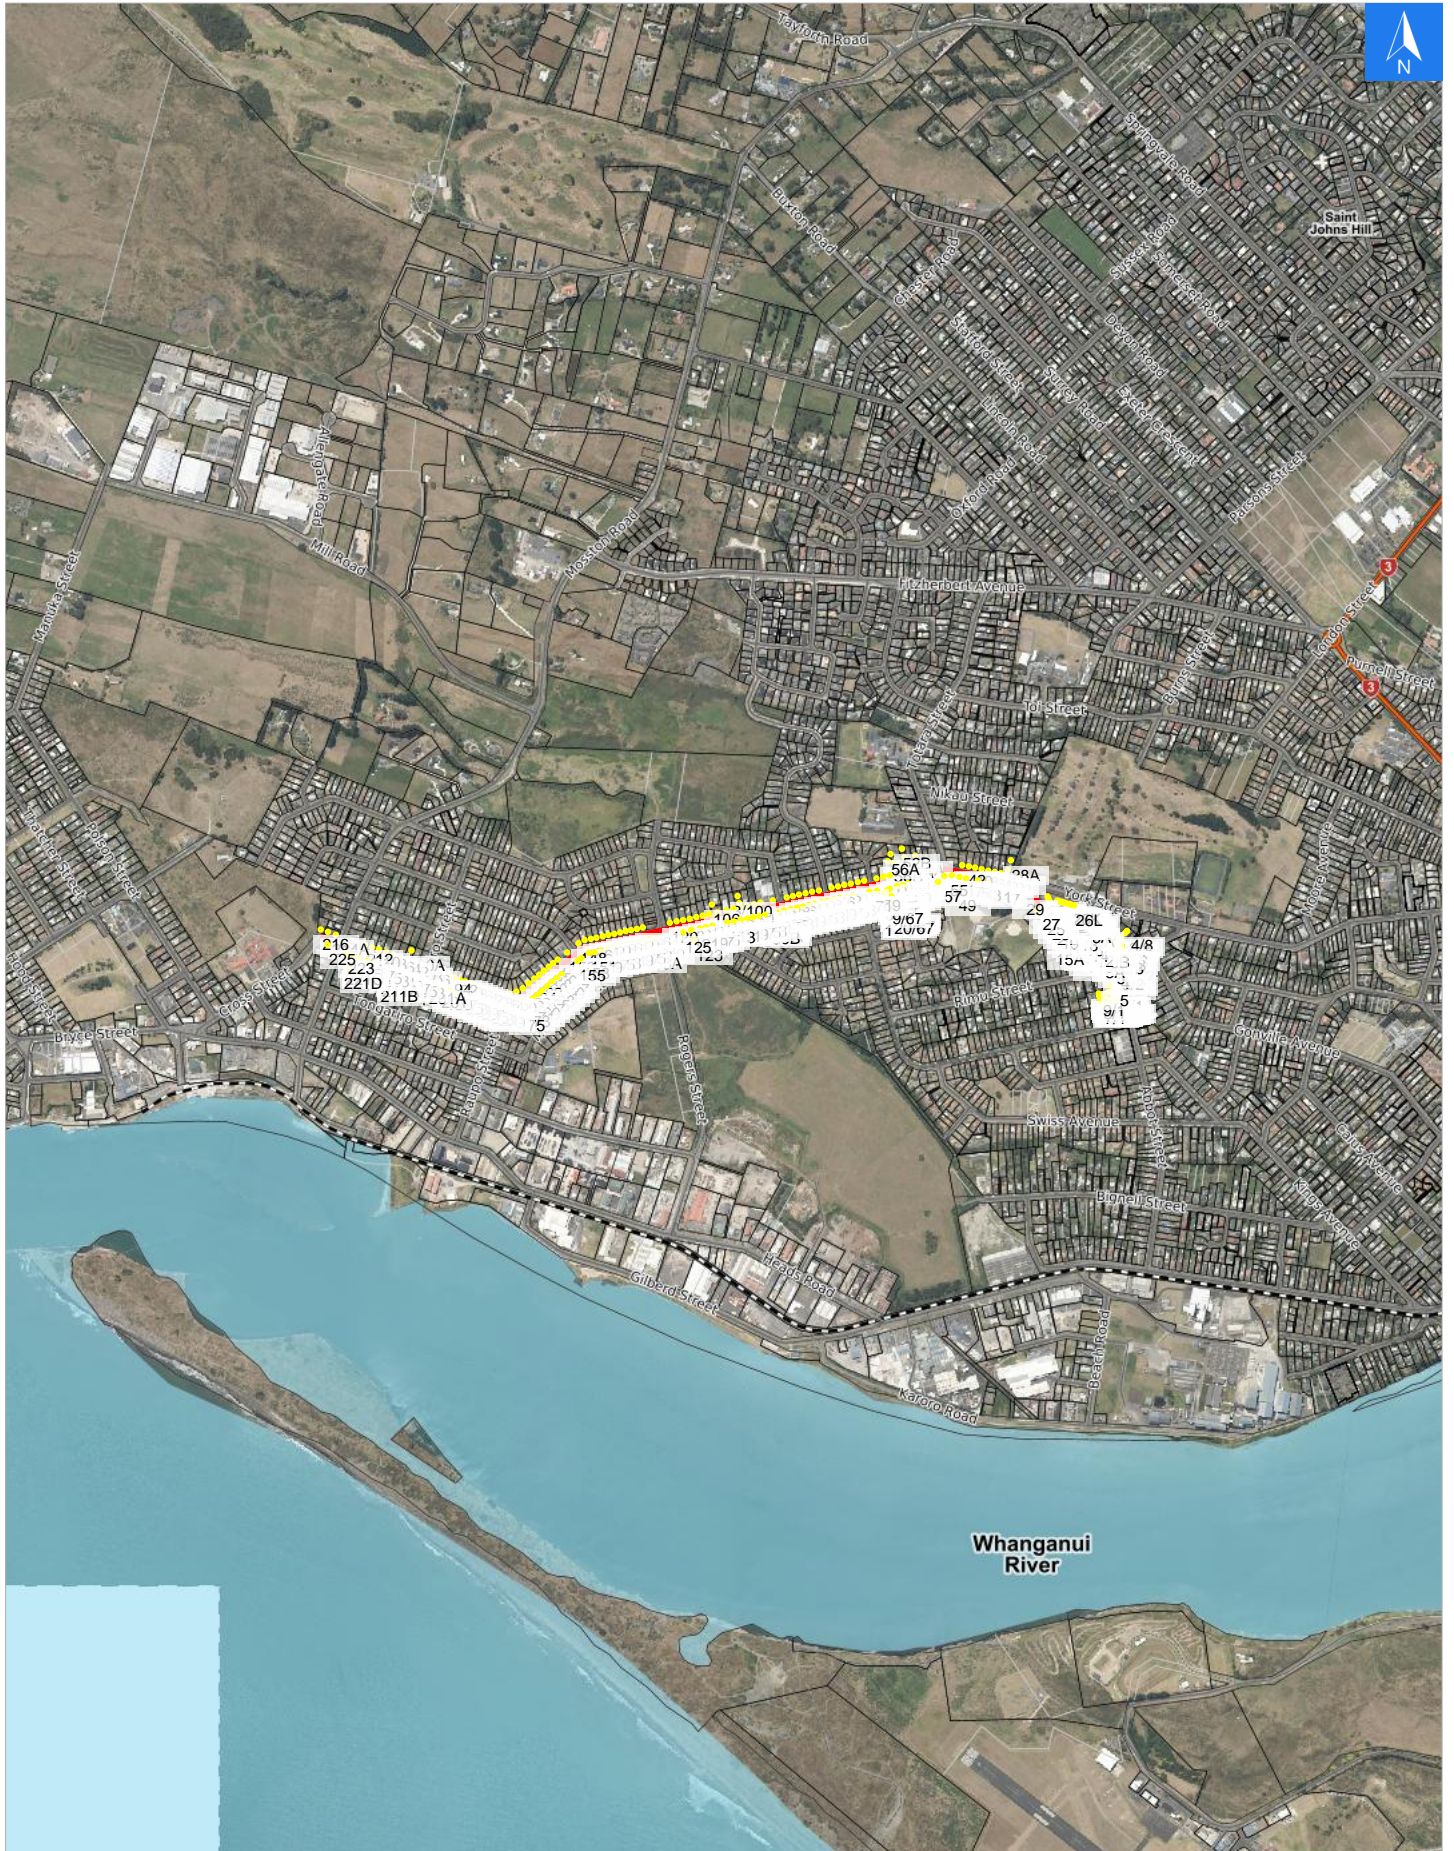

Wednesday, April 15, 2026

Disclaimer:

Digital map data sourced from Land Information New Zealand CROWN COPYRIGHT RESERVED.  
The information displayed in the GIS has been taken from Whanganui District Council's databases and maps.  
It is made available in good faith but its accuracy or completeness is not guaranteed. If the information is relied on in support of a resource consent it should be verified independently.

Scale 1: 20000

**Wednesday, April 15, 2026**

**Disclaimer:**

Digital map data sourced from Land Information New Zealand CROWN COPYRIGHT RESERVED.  
The information displayed in the GIS has been taken from Whanganui District Council's databases and maps.  
It is made available in good faith but its accuracy or completeness is not guaranteed. If the information is relied on in support of a resource consent it should be verified independently.