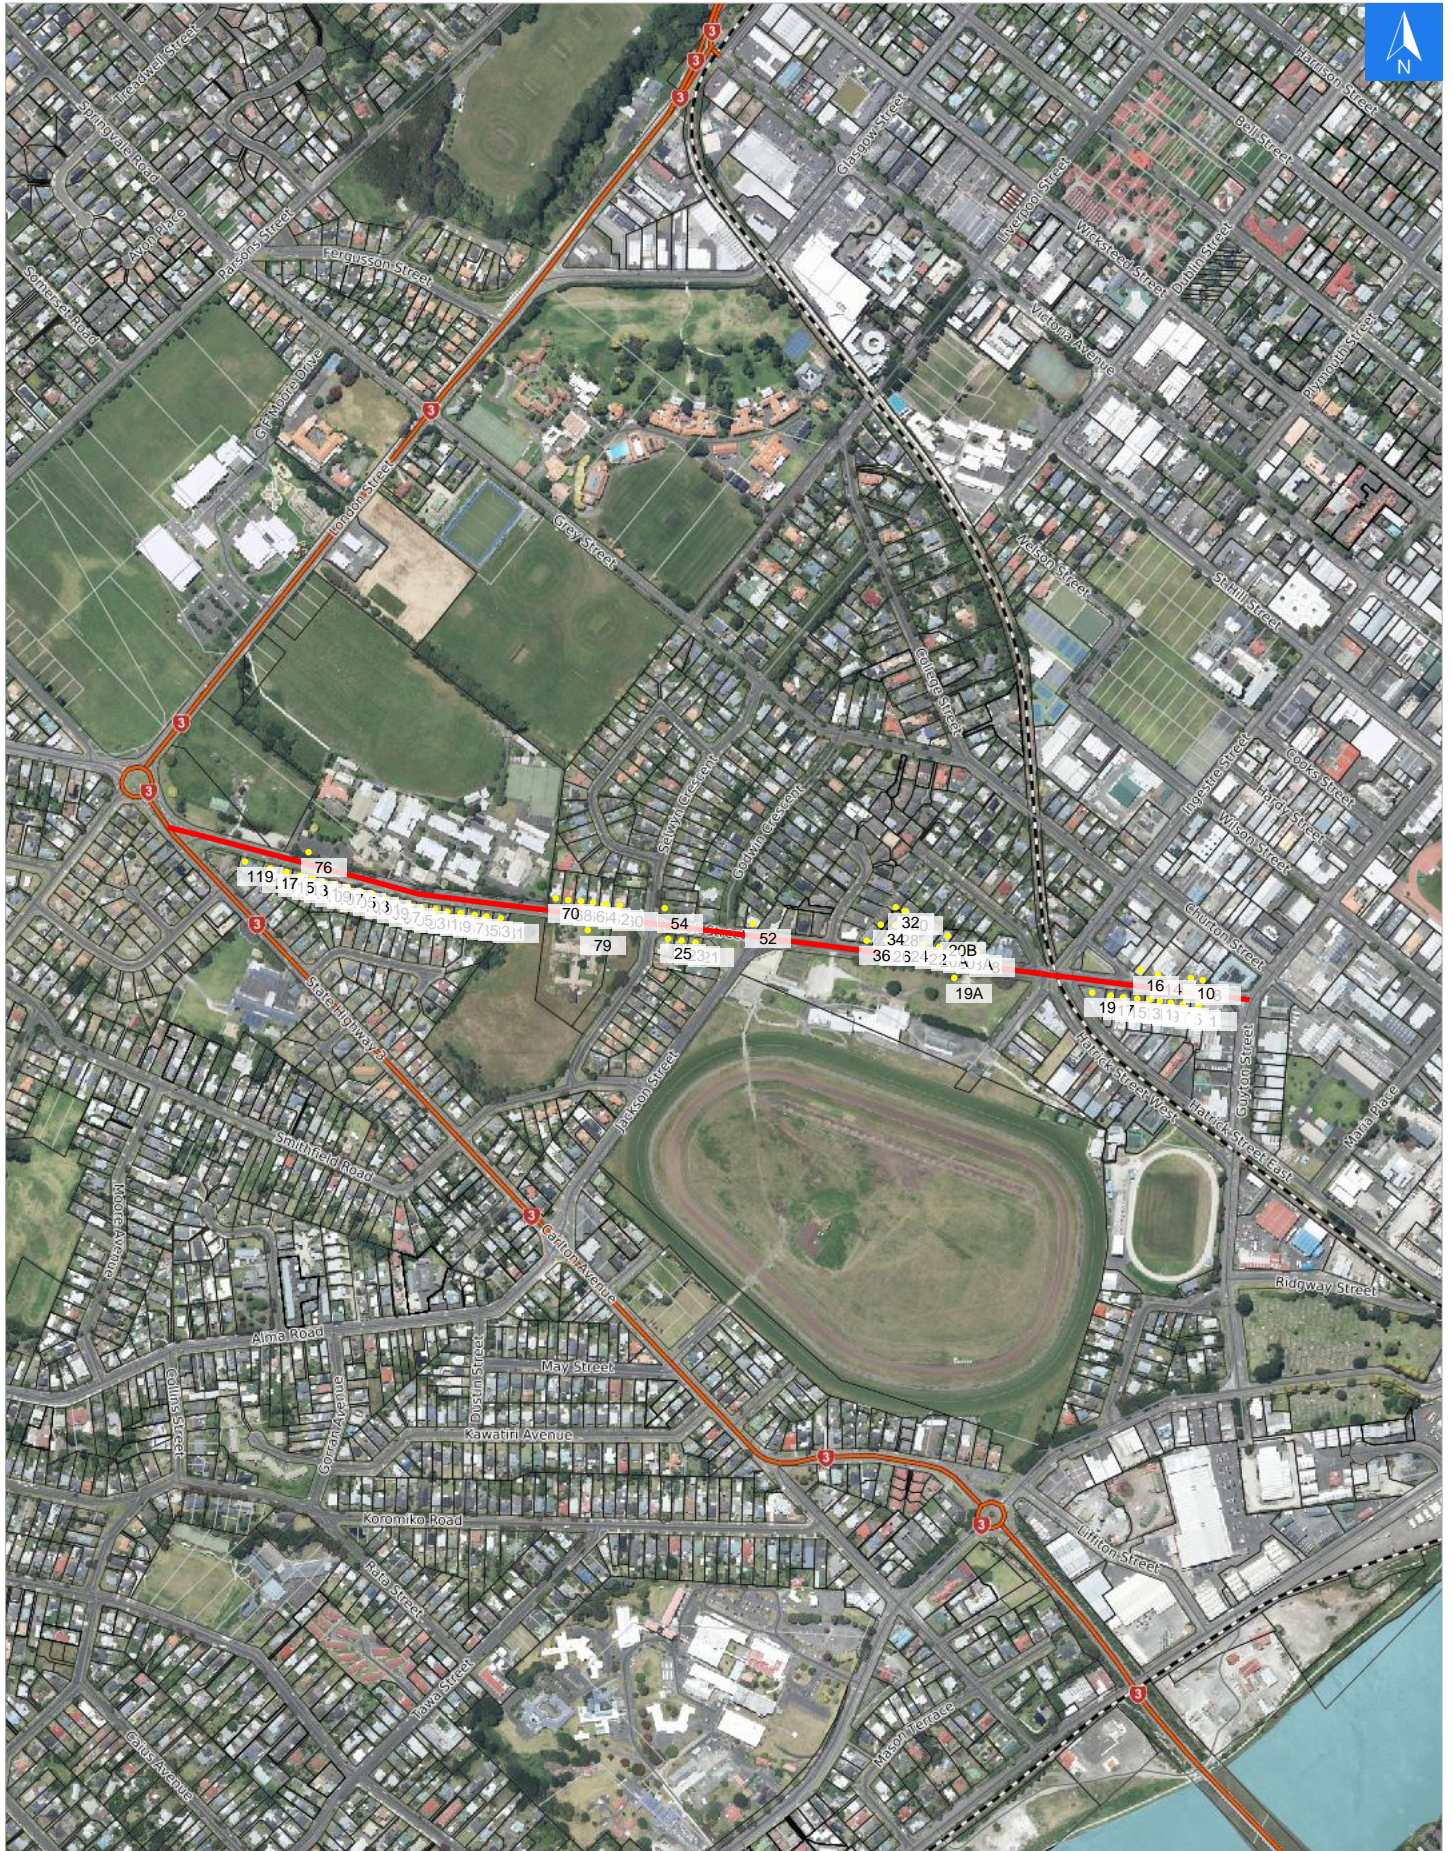

Disclaimer:

Digital map data sourced from Land Information New Zealand CROWN COPYRIGHT RESERVED.
The information displayed in the GIS has been taken from Whanganui District Council's databases and maps.
It is made available in good faith but its accuracy or completeness is not guaranteed. If the information is relied on in support of a resource consent it should be verified independently.

Wednesday, September 25, 2024

Scale 1: 10000

Wednesday, September 25, 2024

Disclaimer:

Digital map data sourced from Land Information New Zealand CROWN COPYRIGHT RESERVED.
The information displayed in the GIS has been taken from Whanganui District Council's databases and maps.
It is made available in good faith but its accuracy or completeness is not guaranteed. If the information is relied on in support of a resource consent it should be verified independently.