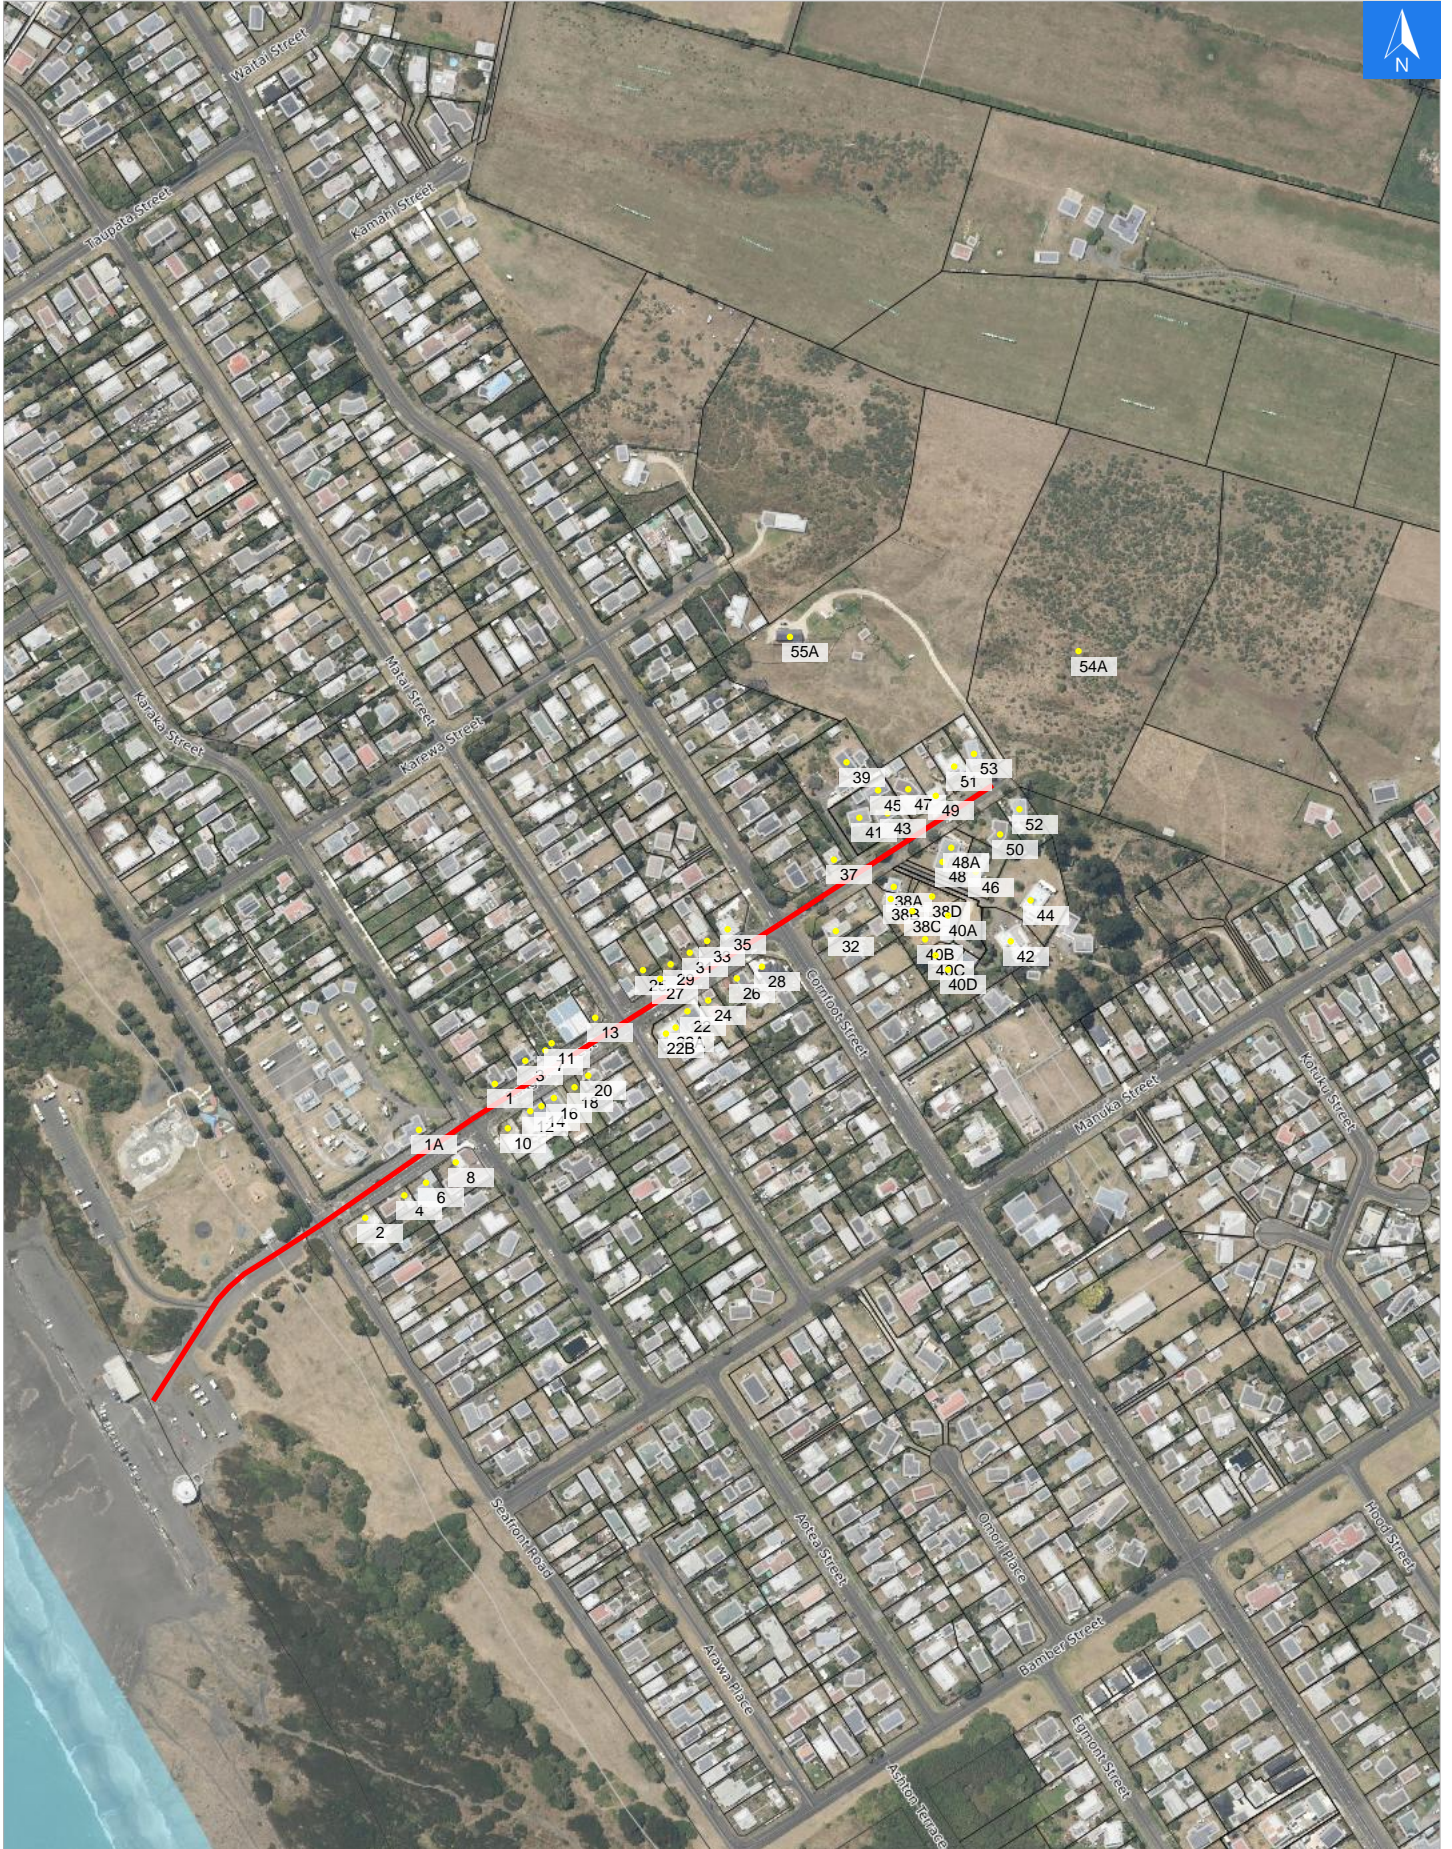

**Wednesday, April 15, 2026**

**Disclaimer:**

Digital map data sourced from Land Information New Zealand CROWN COPYRIGHT RESERVED. The information displayed in the GIS has been taken from Whanganui District Council's databases and maps. It is made available in good faith but its accuracy or completeness is not guaranteed. If the information is relied on in support of a resource consent it should be verified independently.

Scale 1: 5000

**Wednesday, April 15, 2026**

**Disclaimer:**

Digital map data sourced from Land Information New Zealand CROWN COPYRIGHT RESERVED.  
The information displayed in the GIS has been taken from Whanganui District Council's databases and maps.  
It is made available in good faith but its accuracy or completeness is not guaranteed. If the information is relied on in support of a resource consent it should be verified independently.