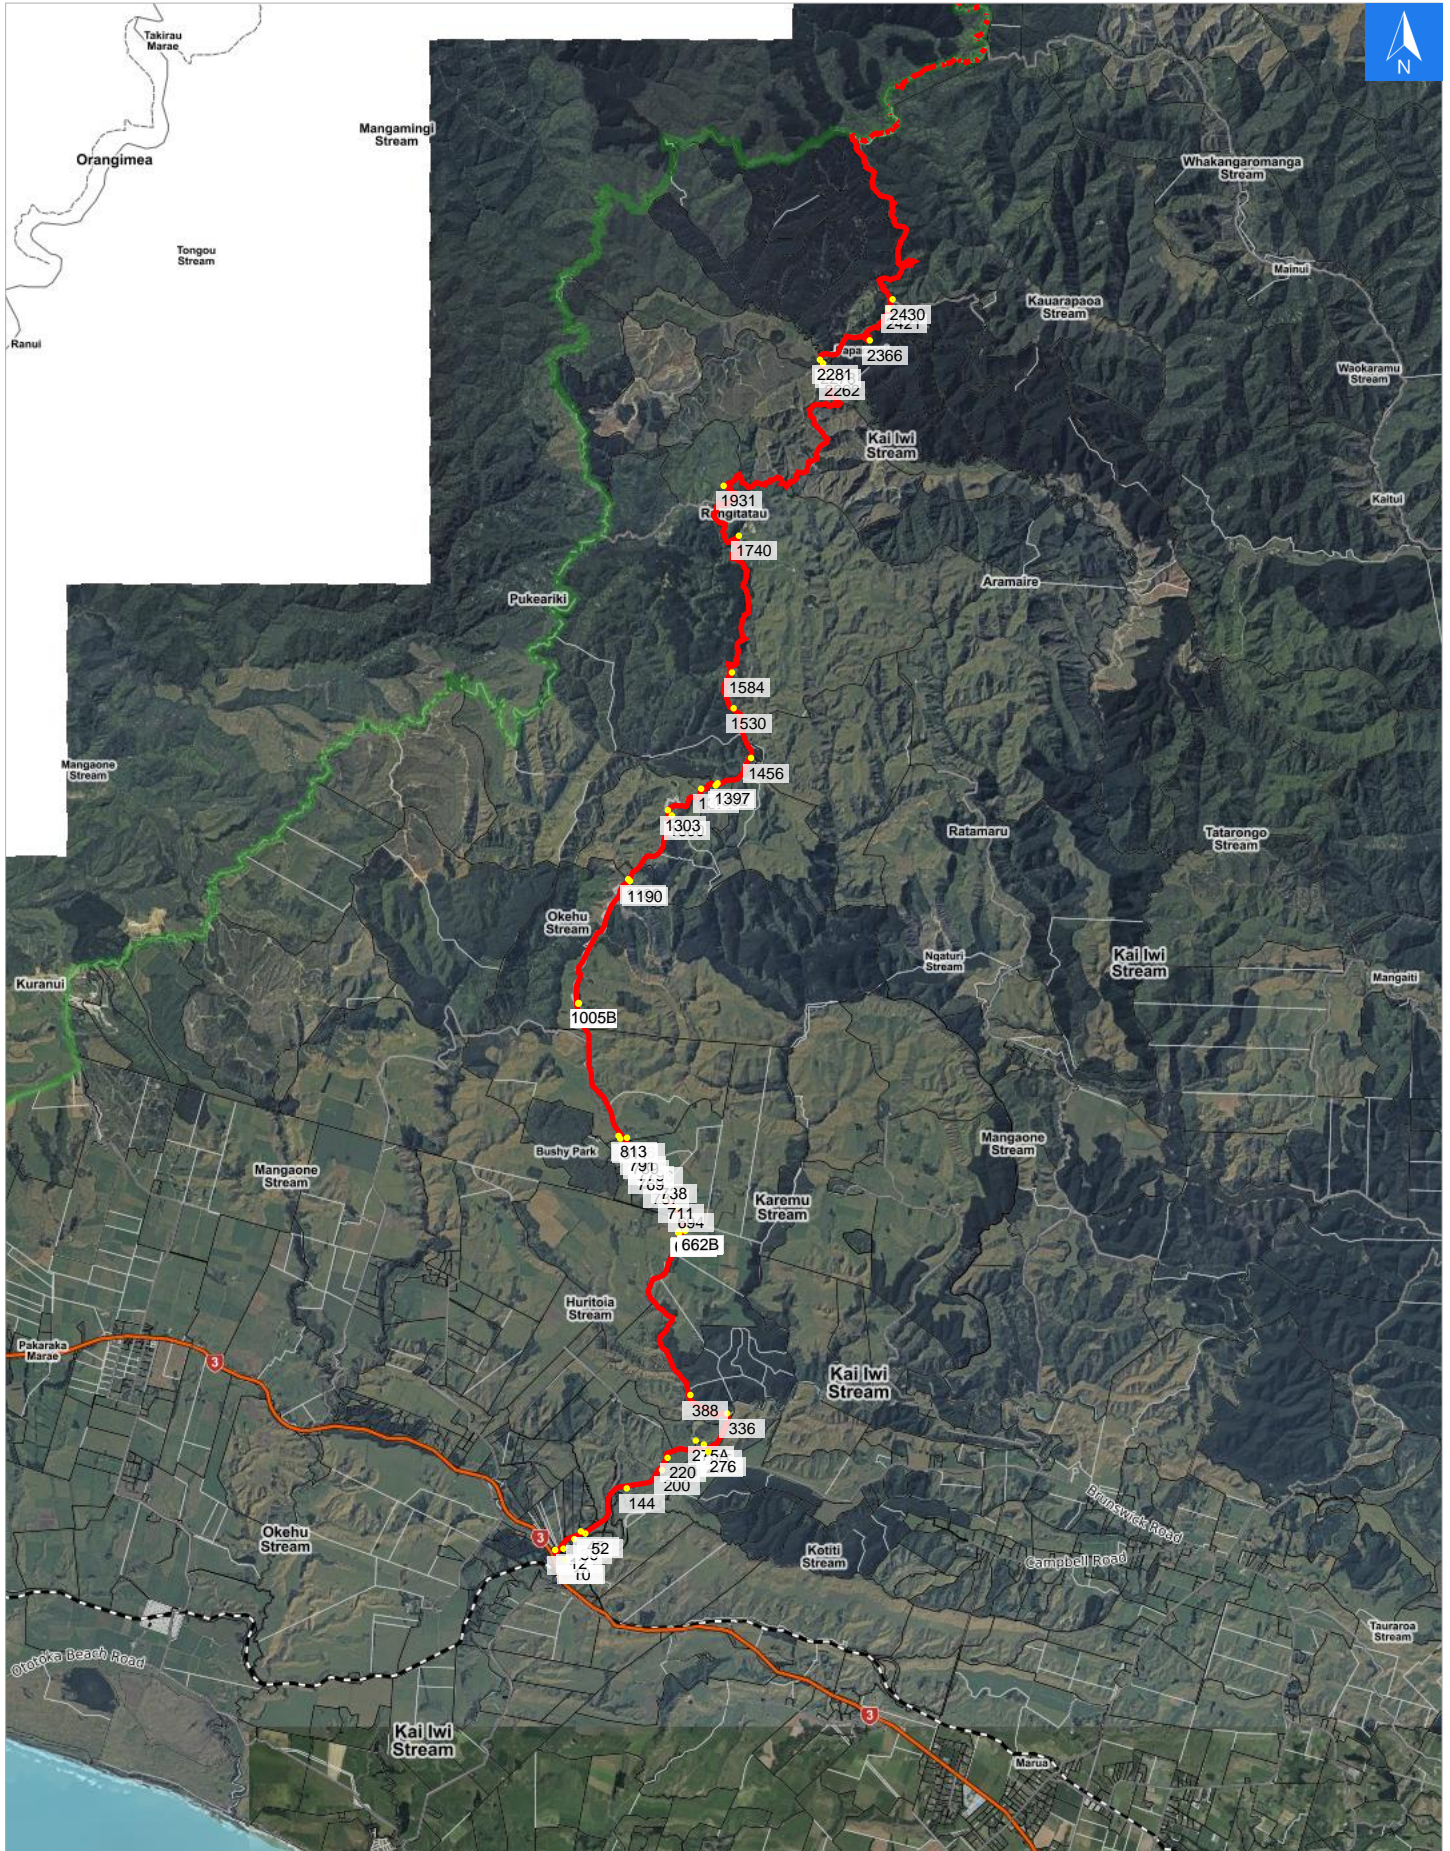

Disclaimer:

Digital map data sourced from Land Information New Zealand CROWN COPYRIGHT RESERVED.
The information displayed in the GIS has been taken from Whanganui District Council's databases and maps.
It is made available in good faith but its accuracy or completeness is not guaranteed. If the information is relied on in support of a resource consent it should be verified independently.

Wednesday, September 25, 2024

Scale 1: 100000

Wednesday, September 25, 2024

Disclaimer:

Digital map data sourced from Land Information New Zealand CROWN COPYRIGHT RESERVED.
The information displayed in the GIS has been taken from Whanganui District Council's databases and maps.
It is made available in good faith but its accuracy or completeness is not guaranteed. If the information is relied on in support of a resource consent it should be verified independently.