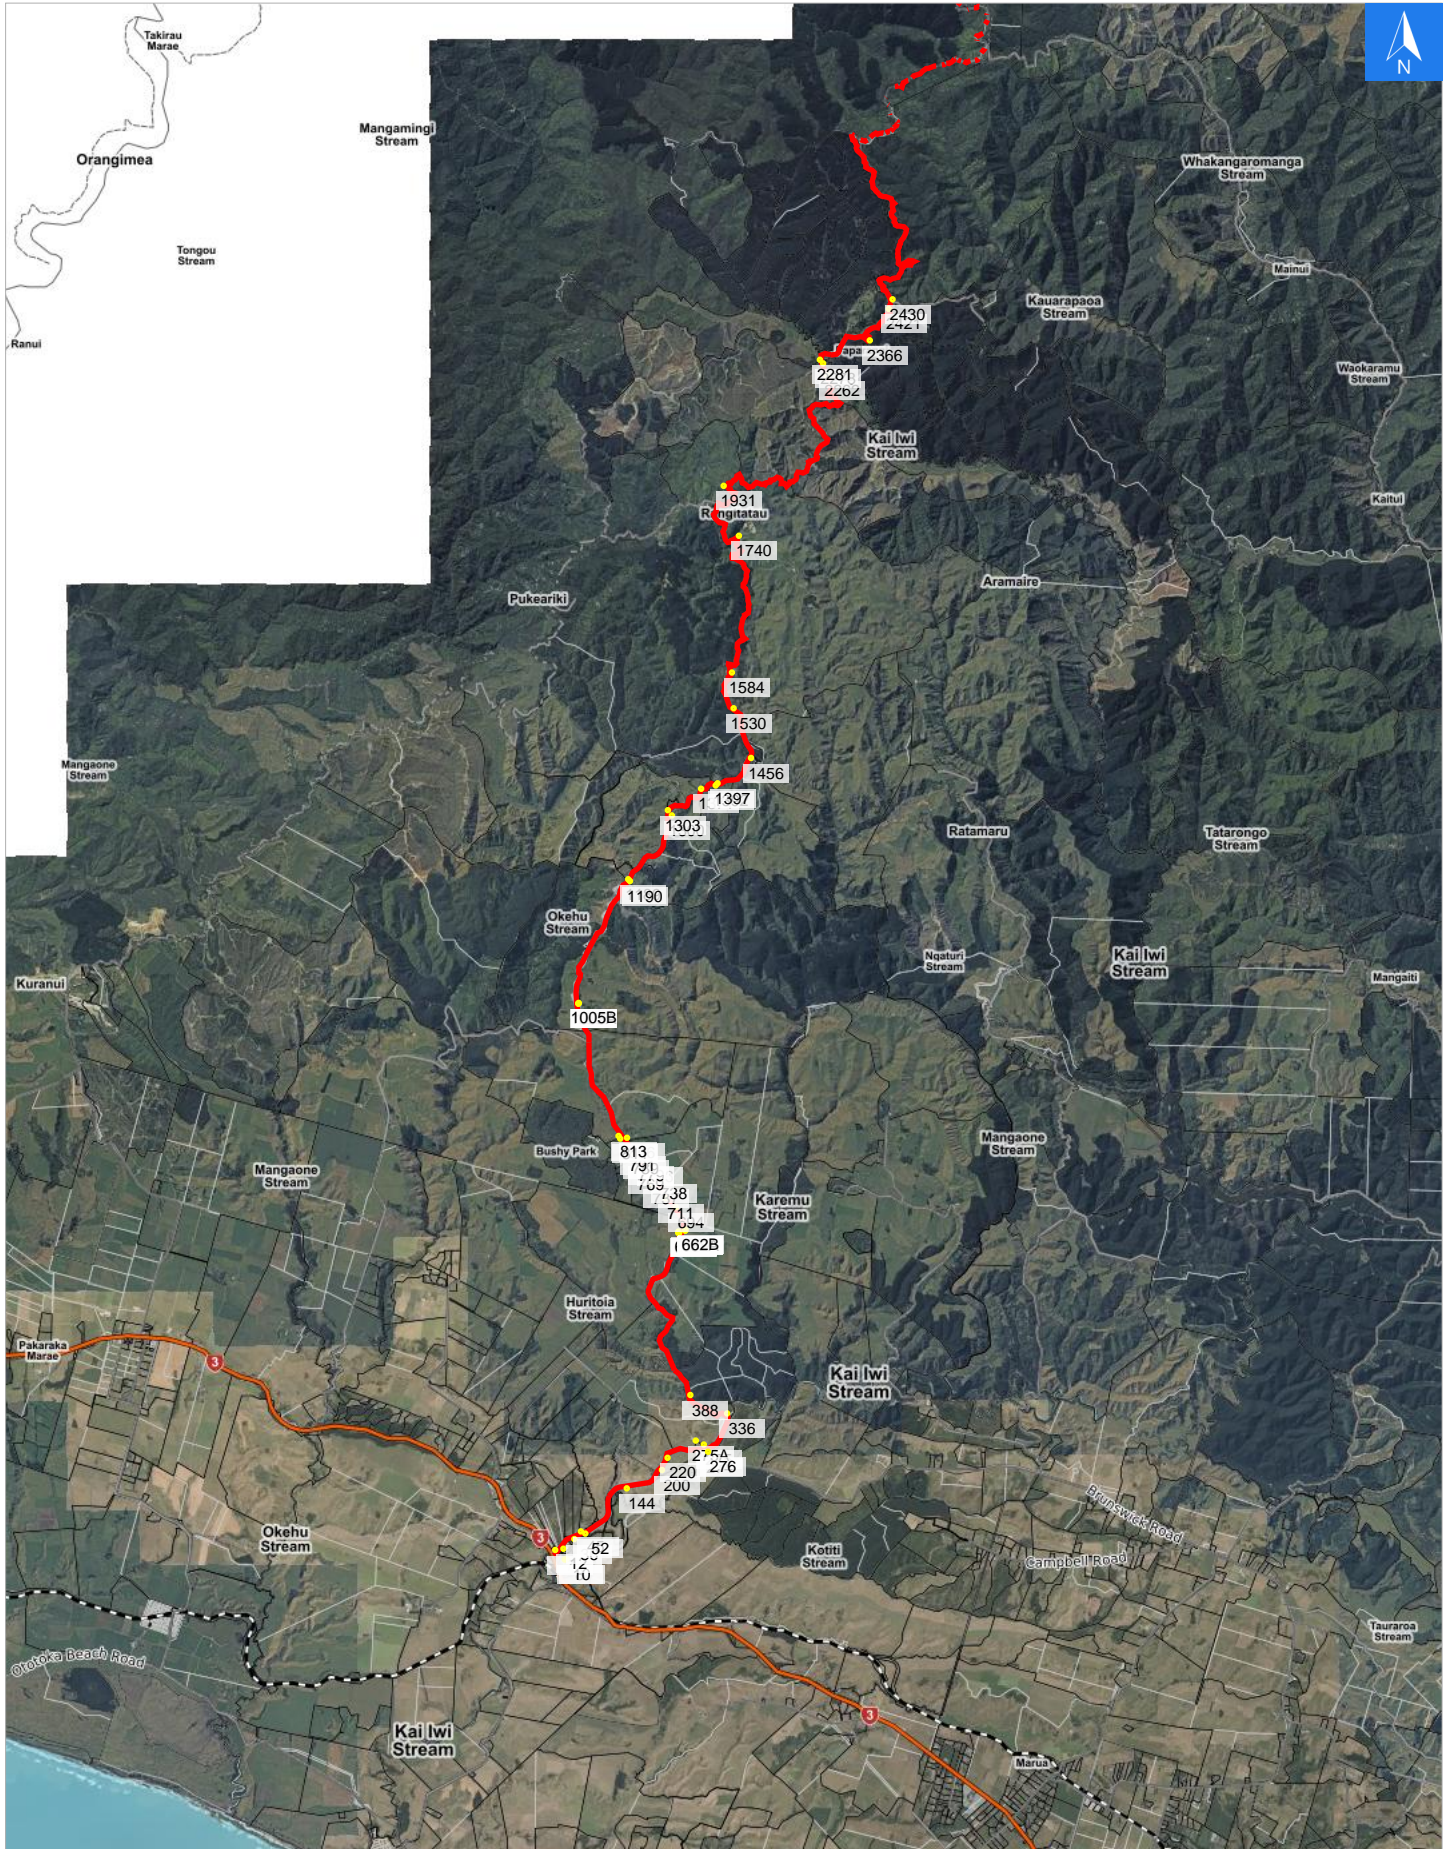

Wednesday, April 22, 2026

Disclaimer:

Digital map data sourced from Land Information New Zealand CROWN COPYRIGHT RESERVED. The information displayed in the GIS has been taken from Whanganui District Council's databases and maps. It is made available in good faith but its accuracy or completeness is not guaranteed. If the information is relied on in support of a resource consent it should be verified independently.

Scale 1: 100000

**Wednesday, April 22, 2026**

**Disclaimer:**

Digital map data sourced from Land Information New Zealand CROWN COPYRIGHT RESERVED.  
The information displayed in the GIS has been taken from Whanganui District Council's databases and maps.  
It is made available in good faith but its accuracy or completeness is not guaranteed. If the information is relied on in support of a resource consent it should be verified independently.