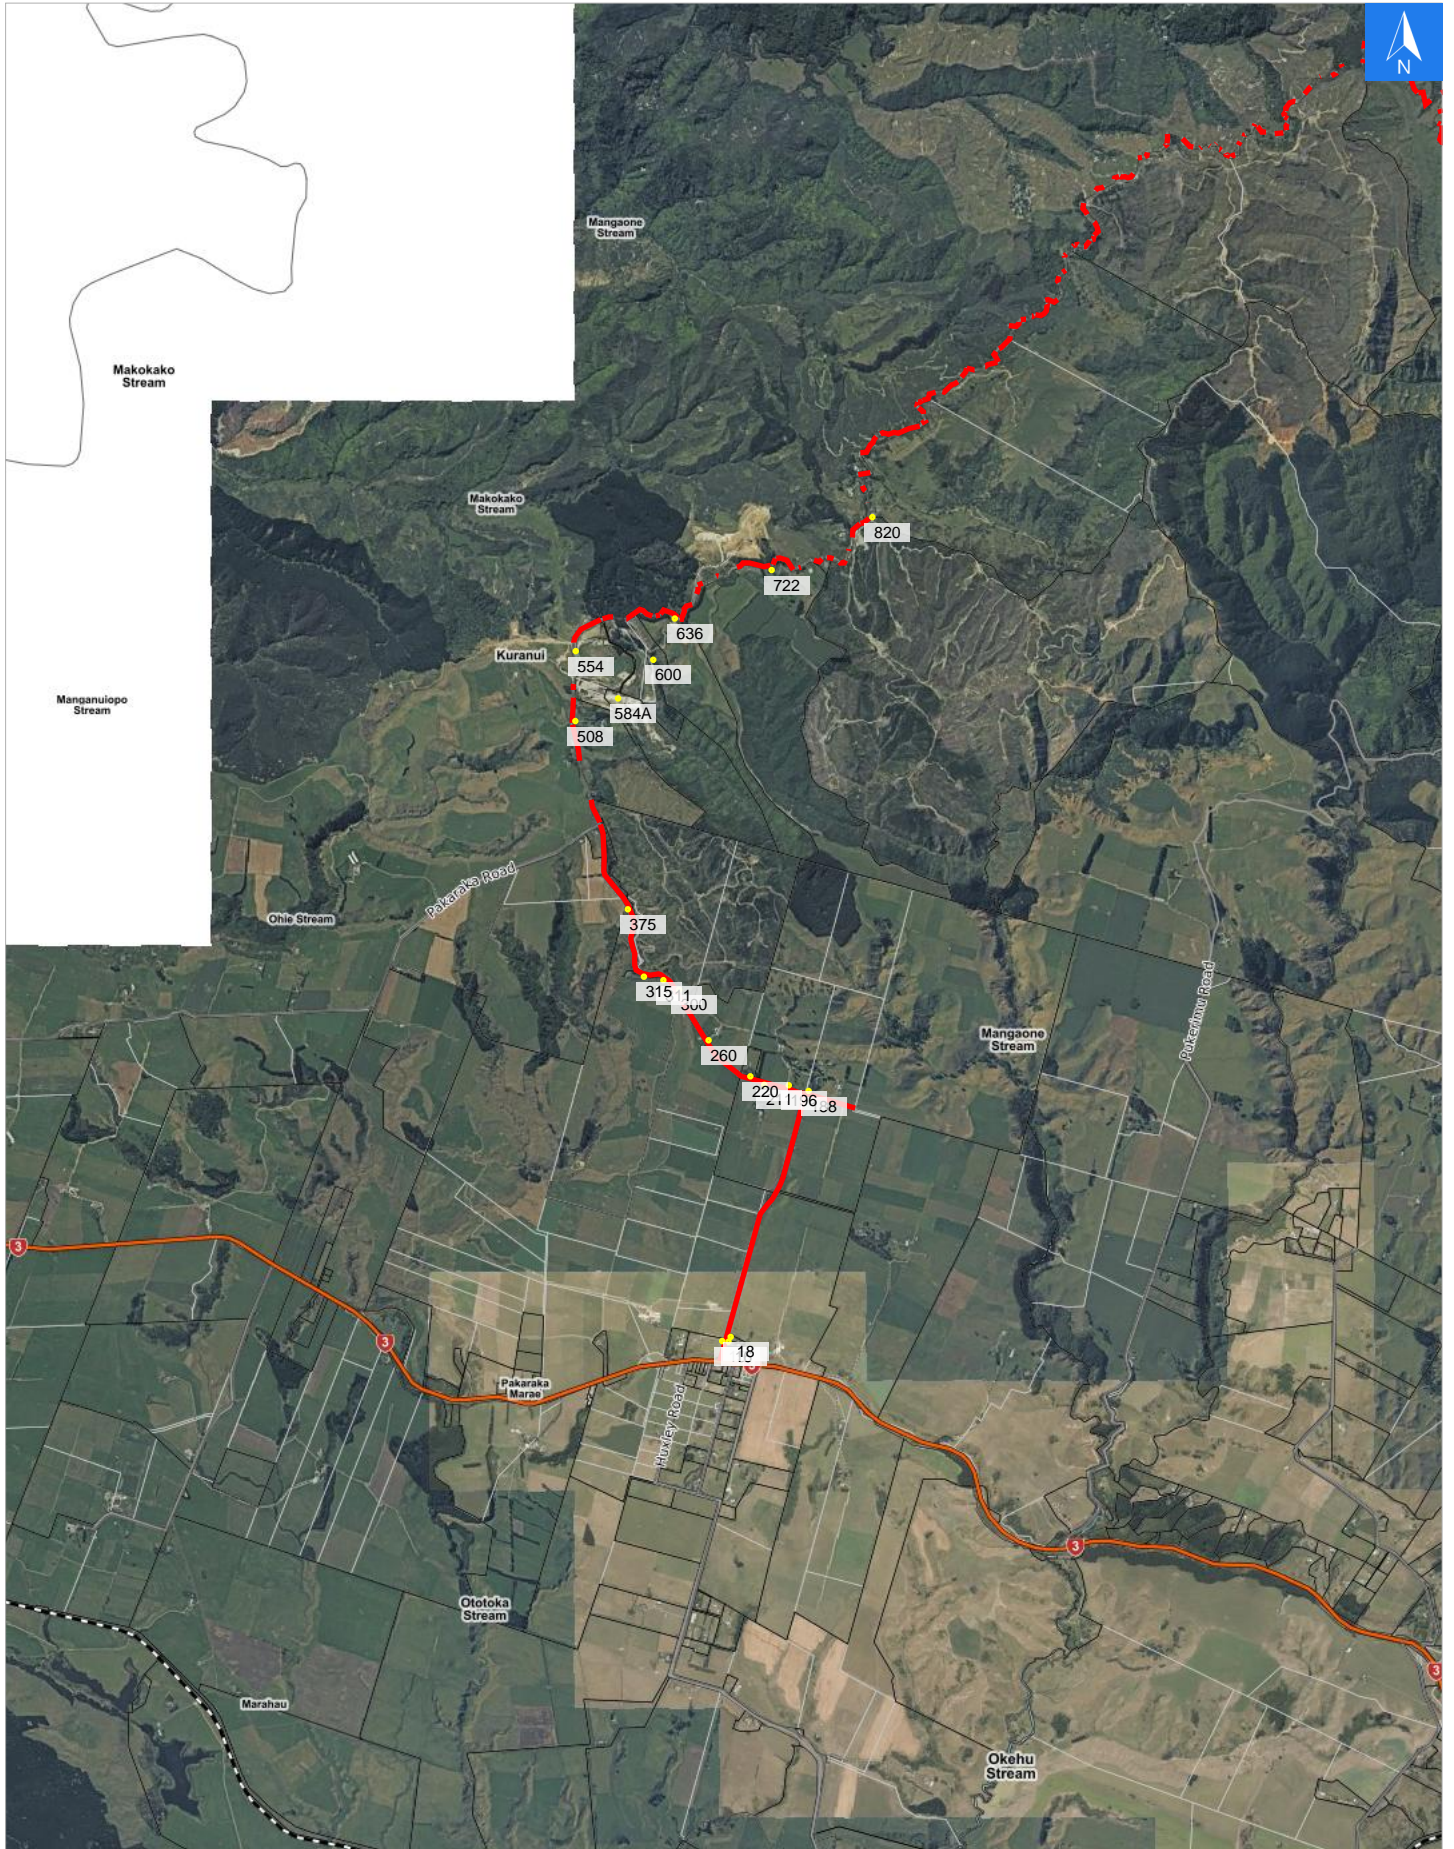

Wednesday, April 15, 2026

Disclaimer:

Digital map data sourced from Land Information New Zealand CROWN COPYRIGHT RESERVED.
The information displayed in the GIS has been taken from Whanganui District Council's databases and maps.
It is made available in good faith but its accuracy or completeness is not guaranteed. If the information is relied on in support of a resource consent it should be verified independently.

Scale 1: 50000

Wednesday, April 15, 2026

Disclaimer:

Digital map data sourced from Land Information New Zealand CROWN COPYRIGHT RESERVED.
The information displayed in the GIS has been taken from Whanganui District Council's databases and maps.
It is made available in good faith but its accuracy or completeness is not guaranteed. If the information is relied on in support of a resource consent it should be verified independently.