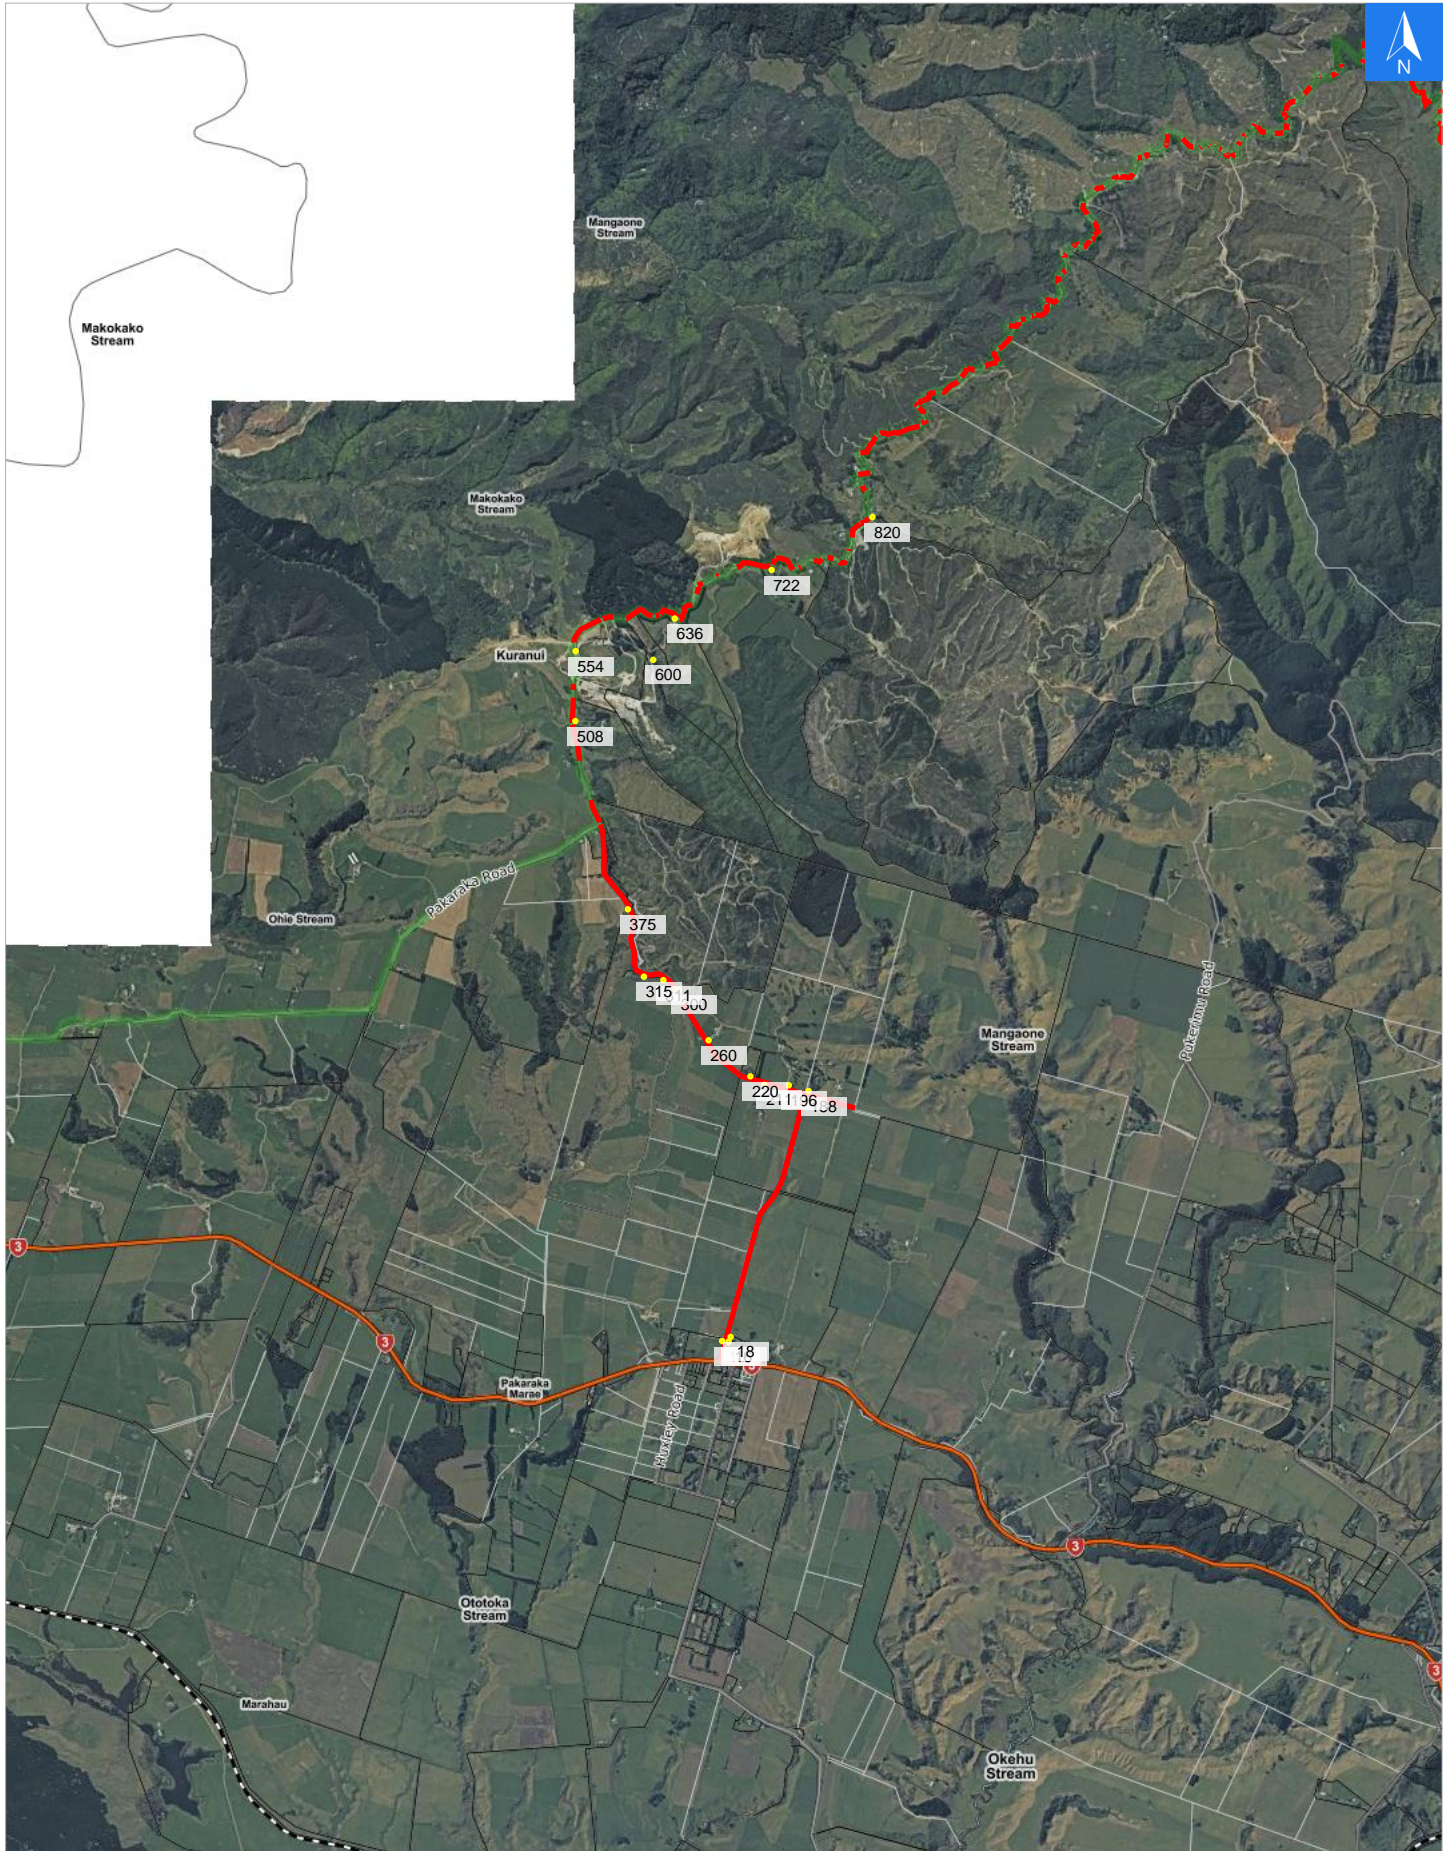

Wednesday, September 25, 2024

Disclaimer:

Digital map data sourced from Land Information New Zealand CROWN COPYRIGHT RESERVED.
The information displayed in the GIS has been taken from Whanganui District Council's databases and maps.
It is made available in good faith but its accuracy or completeness is not guaranteed. If the information is relied on in support of a resource consent it should be verified independently.

Scale 1: 50000

Wednesday, September 25, 2024

Disclaimer:

Digital map data sourced from Land Information New Zealand CROWN COPYRIGHT RESERVED.
The information displayed in the GIS has been taken from Whanganui District Council's databases and maps.
It is made available in good faith but its accuracy or completeness is not guaranteed. If the information is relied on in support of a resource consent it should be verified independently.