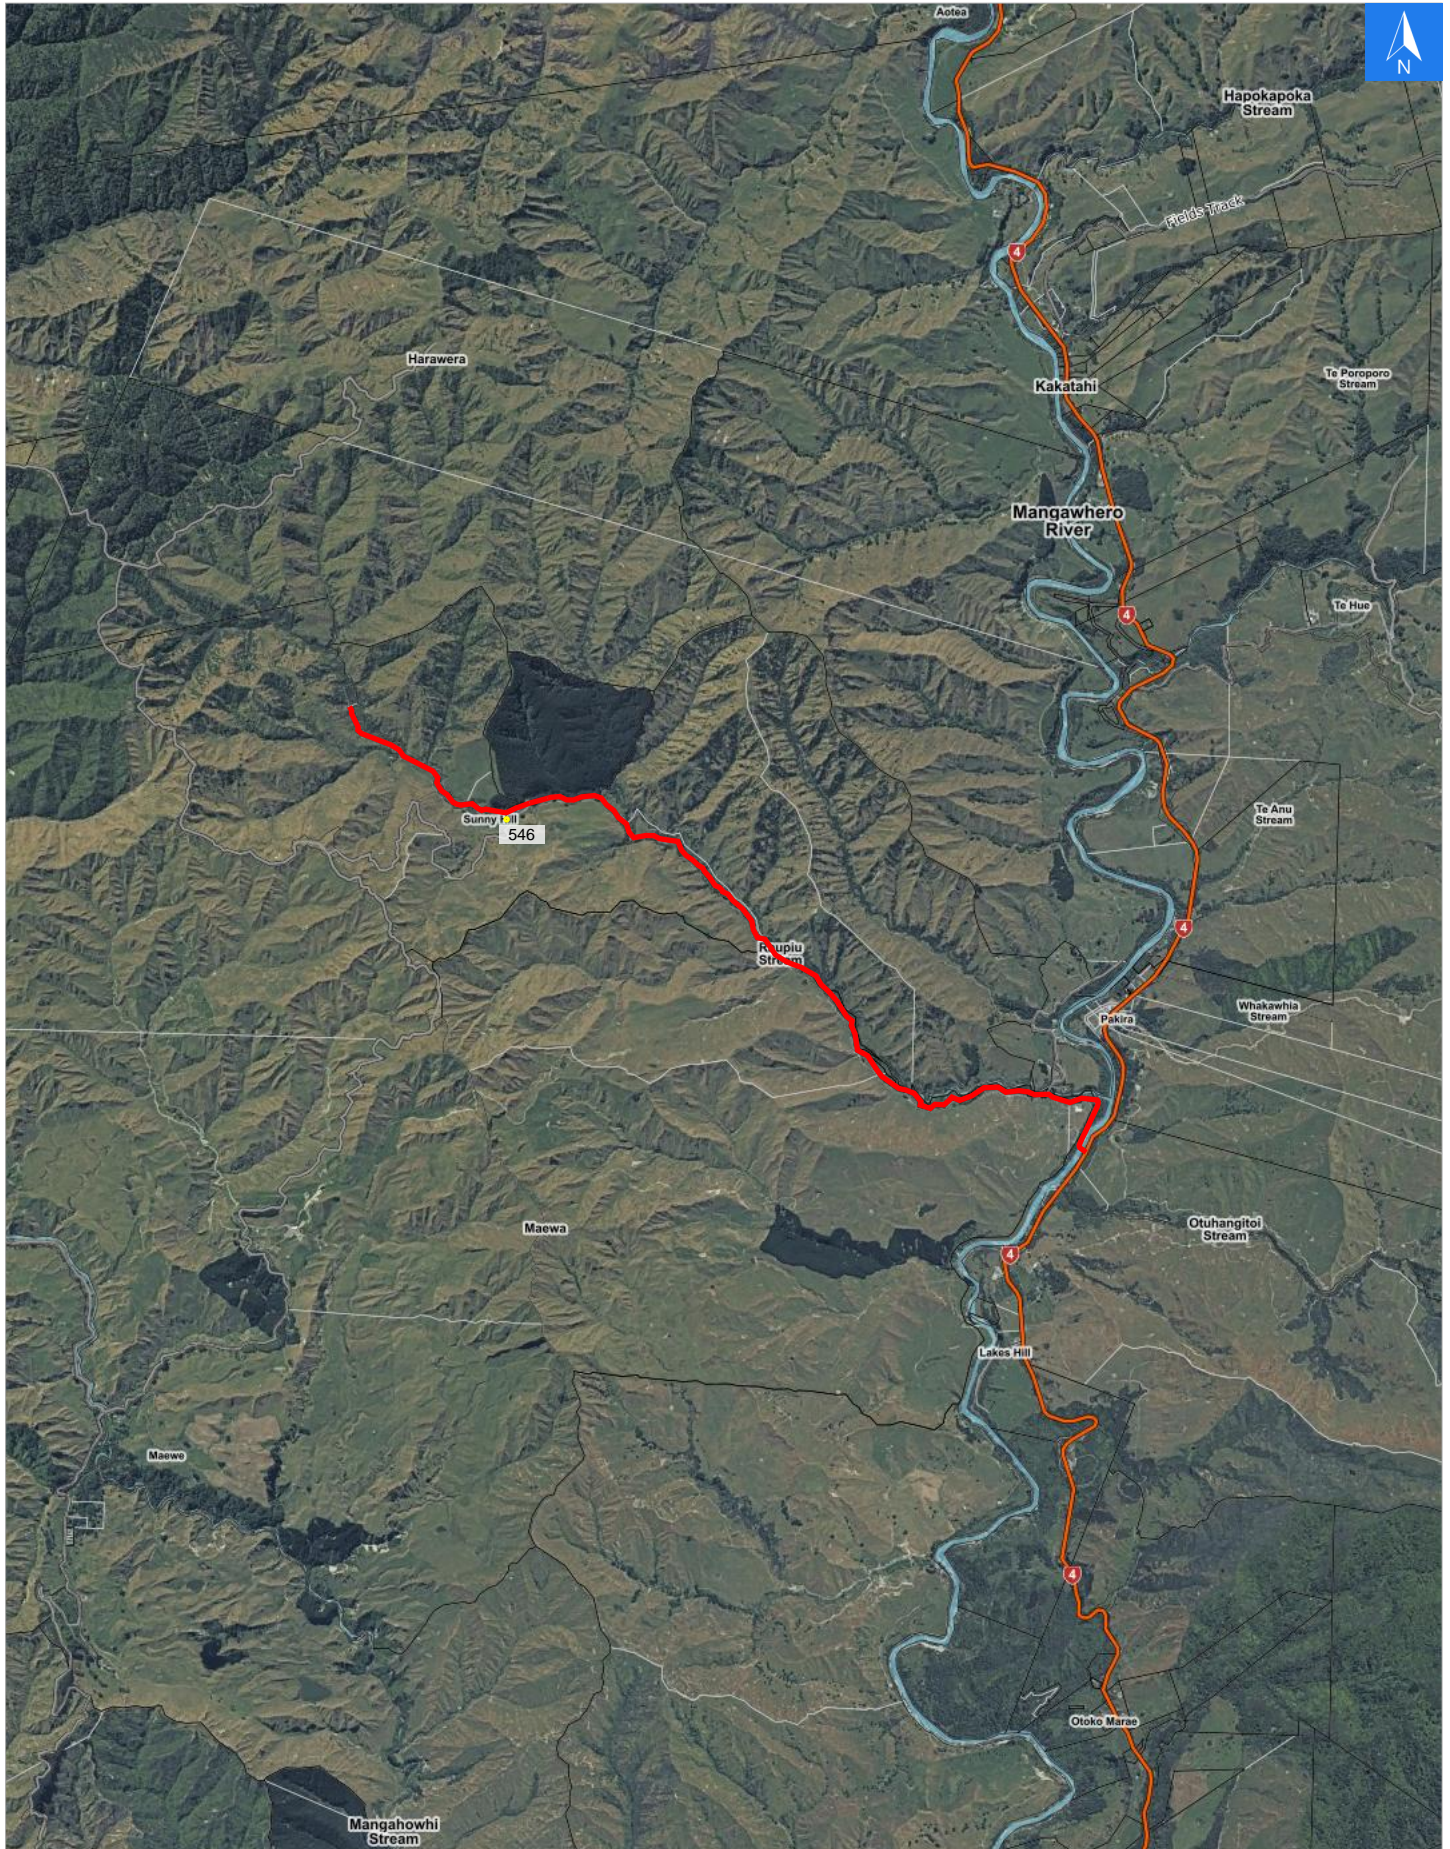

Wednesday, April 22, 2026

Disclaimer:

Digital map data sourced from Land Information New Zealand CROWN COPYRIGHT RESERVED.
The information displayed in the GIS has been taken from Whanganui District Council's databases and maps.
It is made available in good faith but its accuracy or completeness is not guaranteed. If the information is relied on in support of a resource consent it should be verified independently.

Scale 1: 50000

Wednesday, April 22, 2026

Disclaimer:

Digital map data sourced from Land Information New Zealand CROWN COPYRIGHT RESERVED.
The information displayed in the GIS has been taken from Whanganui District Council's databases and maps.
It is made available in good faith but its accuracy or completeness is not guaranteed. If the information is relied on in support of a resource consent it should be verified independently.

Road Evacuation Addresses

Data sourced from LINZ

LINZ Address	Notes	Date Time Visited	Placard
546 Raupiu Road, Kakatahi, Whanganui			W Y1 Y2 R1 R2