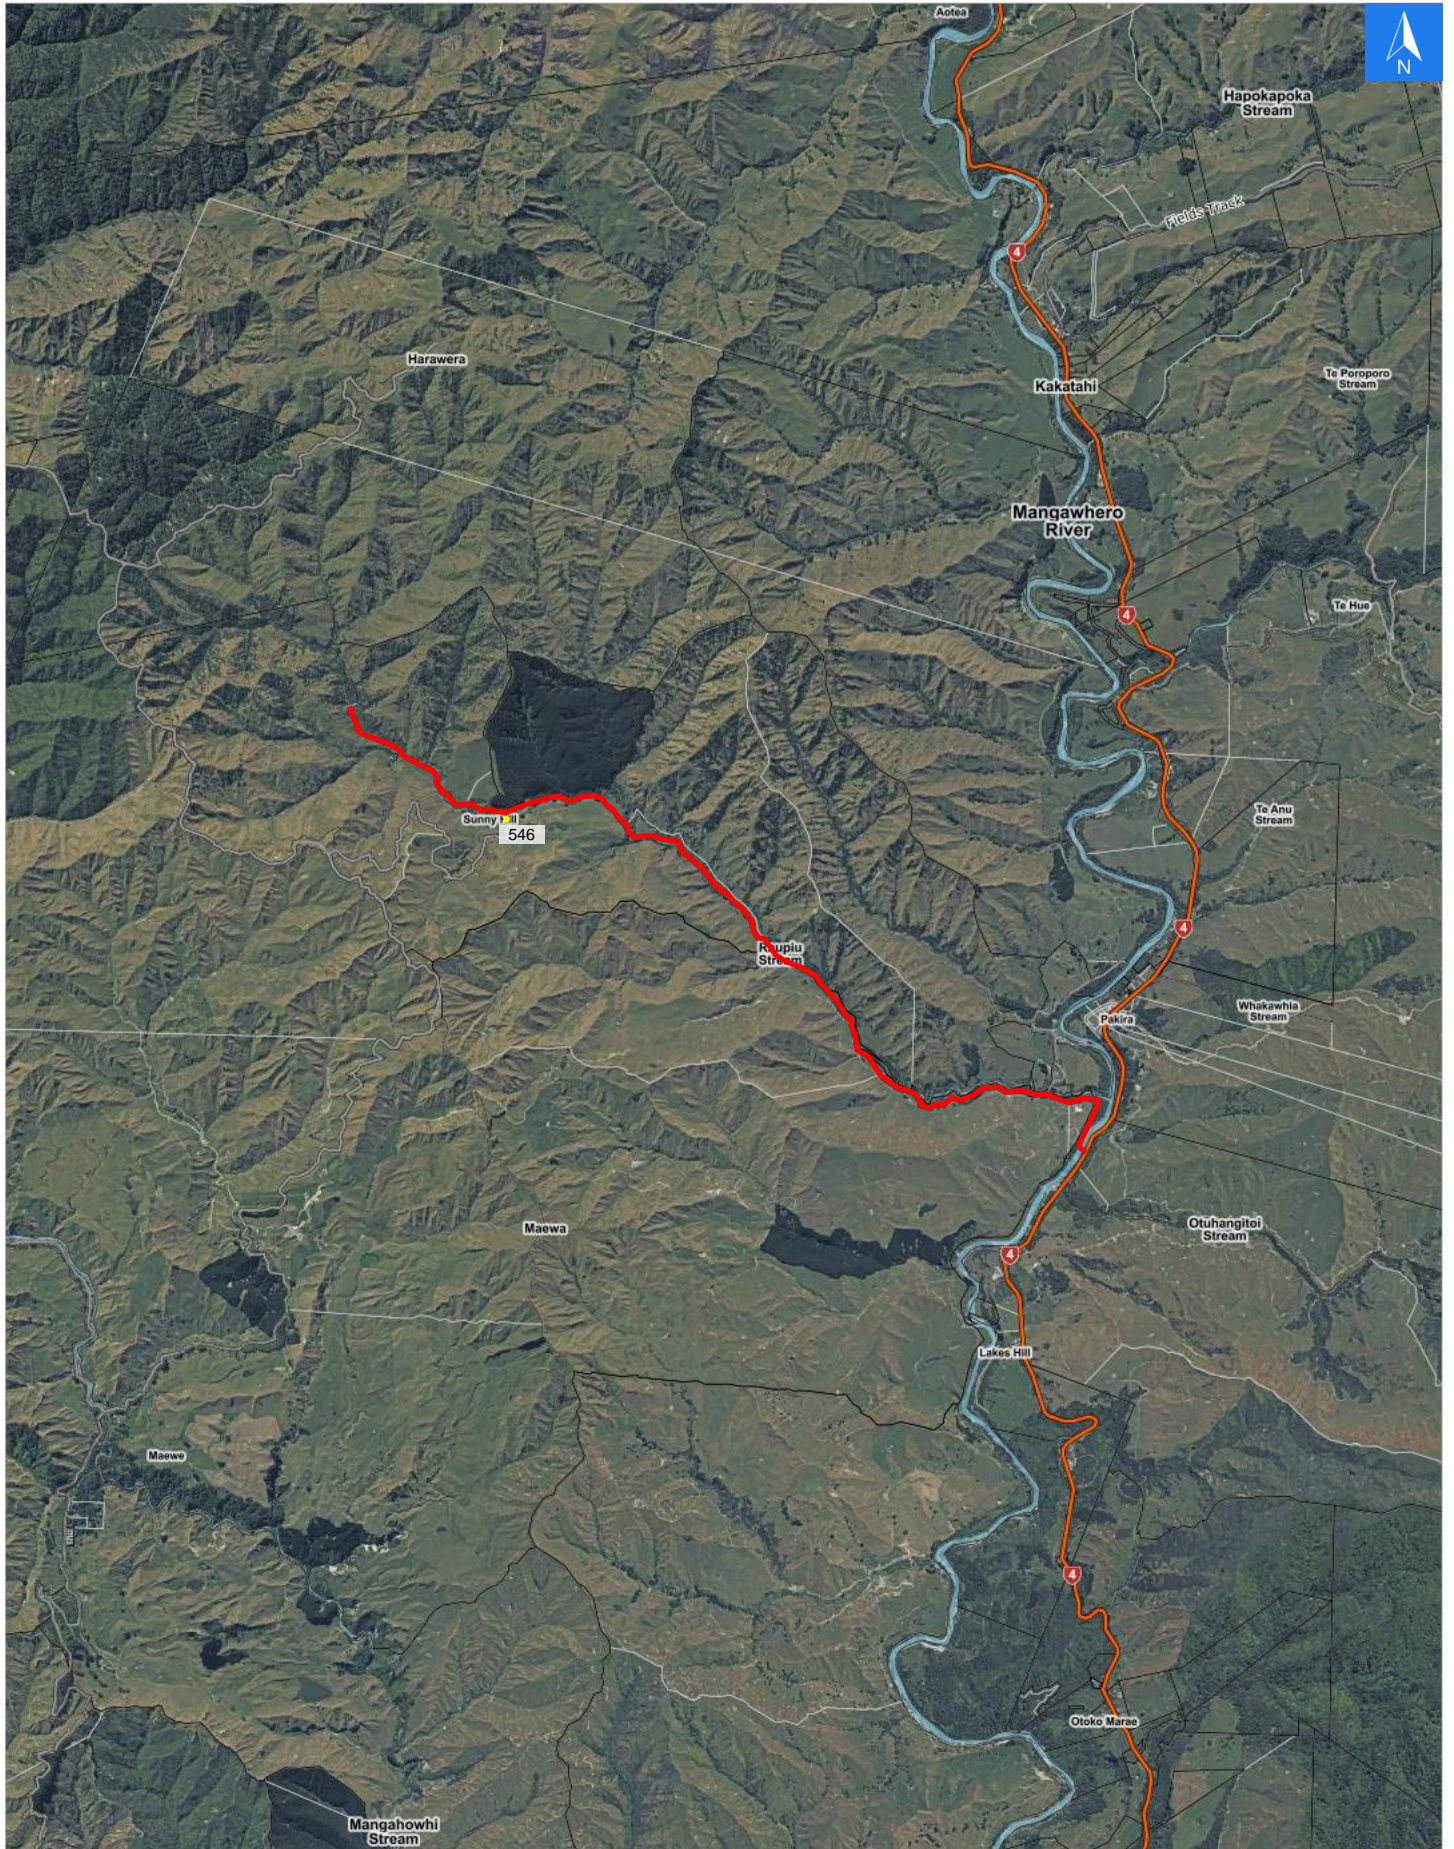

Disclaimer:

Digital map data sourced from Land Information New Zealand CROWN COPYRIGHT RESERVED.
The information displayed in the GIS has been taken from Whanganui District Council's databases and maps.
It is made available in good faith but its accuracy or completeness is not guaranteed. If the information is relied on in support of a resource consent it should be verified independently.

Wednesday, September 25, 2024

Scale 1: 50000

Wednesday, September 25, 2024

Disclaimer:

Digital map data sourced from Land Information New Zealand CROWN COPYRIGHT RESERVED.
The information displayed in the GIS has been taken from Whanganui District Council's databases and maps.
It is made available in good faith but its accuracy or completeness is not guaranteed. If the information is relied on in support of a resource consent it should be verified independently.

Road Evacuation Addresses

Data sourced from LINZ

LINZ Address	Notes	Date Time Visited	Placard
546 Raupiu Road, Kakatahi, Whanganui			W Y1 Y2 R1 R2