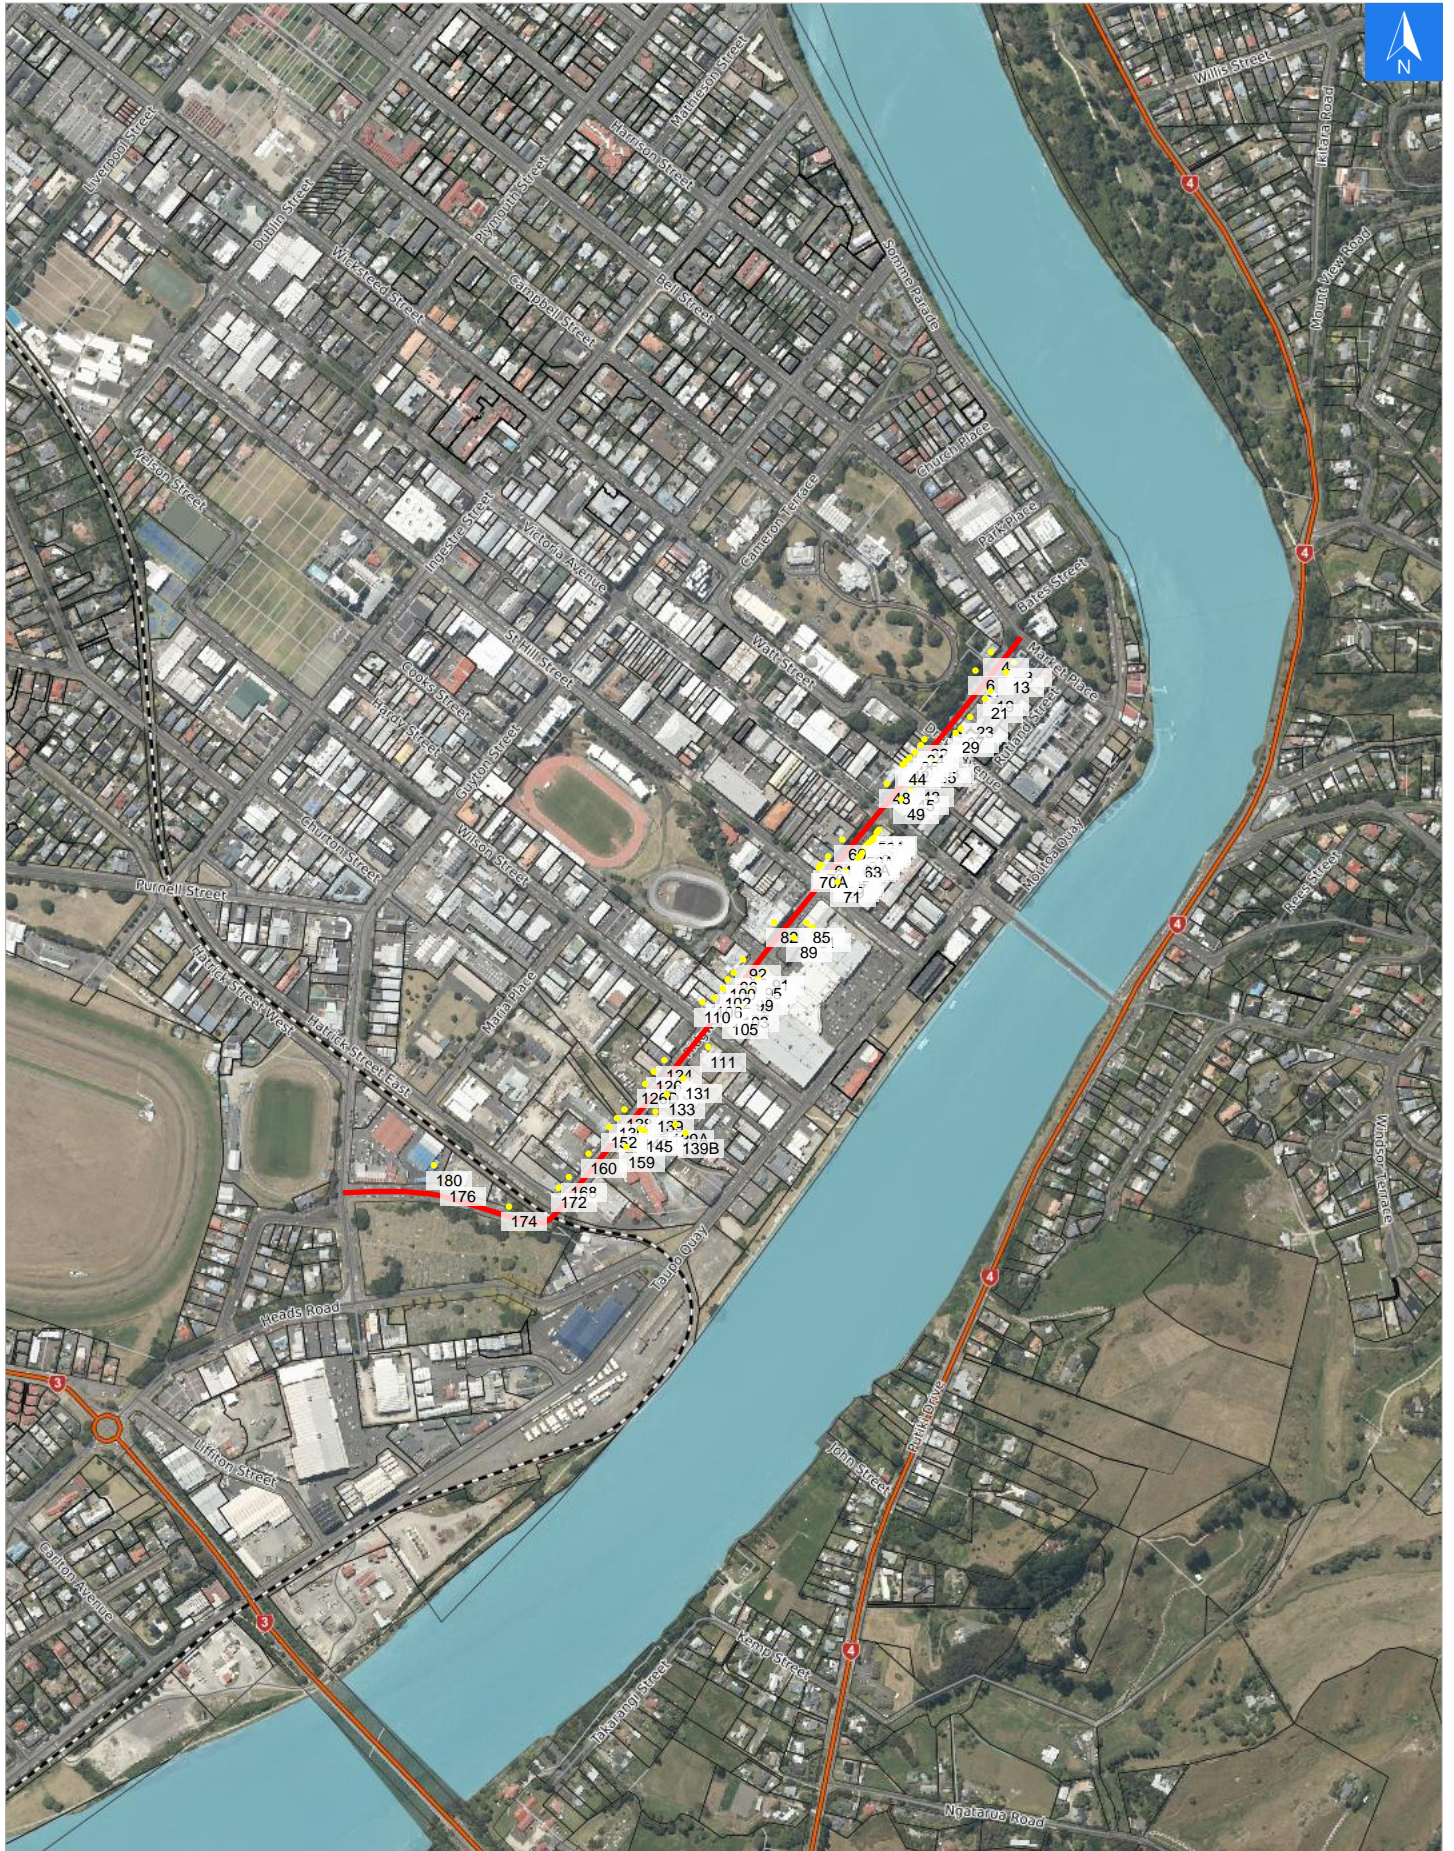

Wednesday, April 22, 2026

Disclaimer:

Digital map data sourced from Land Information New Zealand CROWN COPYRIGHT RESERVED.
The information displayed in the GIS has been taken from Whanganui District Council's databases and maps.
It is made available in good faith but its accuracy or completeness is not guaranteed. If the information is relied on in support of a resource consent it should be verified independently.

Scale 1: 10000

Wednesday, April 22, 2026

Disclaimer:

Digital map data sourced from Land Information New Zealand CROWN COPYRIGHT RESERVED.
The information displayed in the GIS has been taken from Whanganui District Council's databases and maps.
It is made available in good faith but its accuracy or completeness is not guaranteed. If the information is relied on in support of a resource consent it should be verified independently.