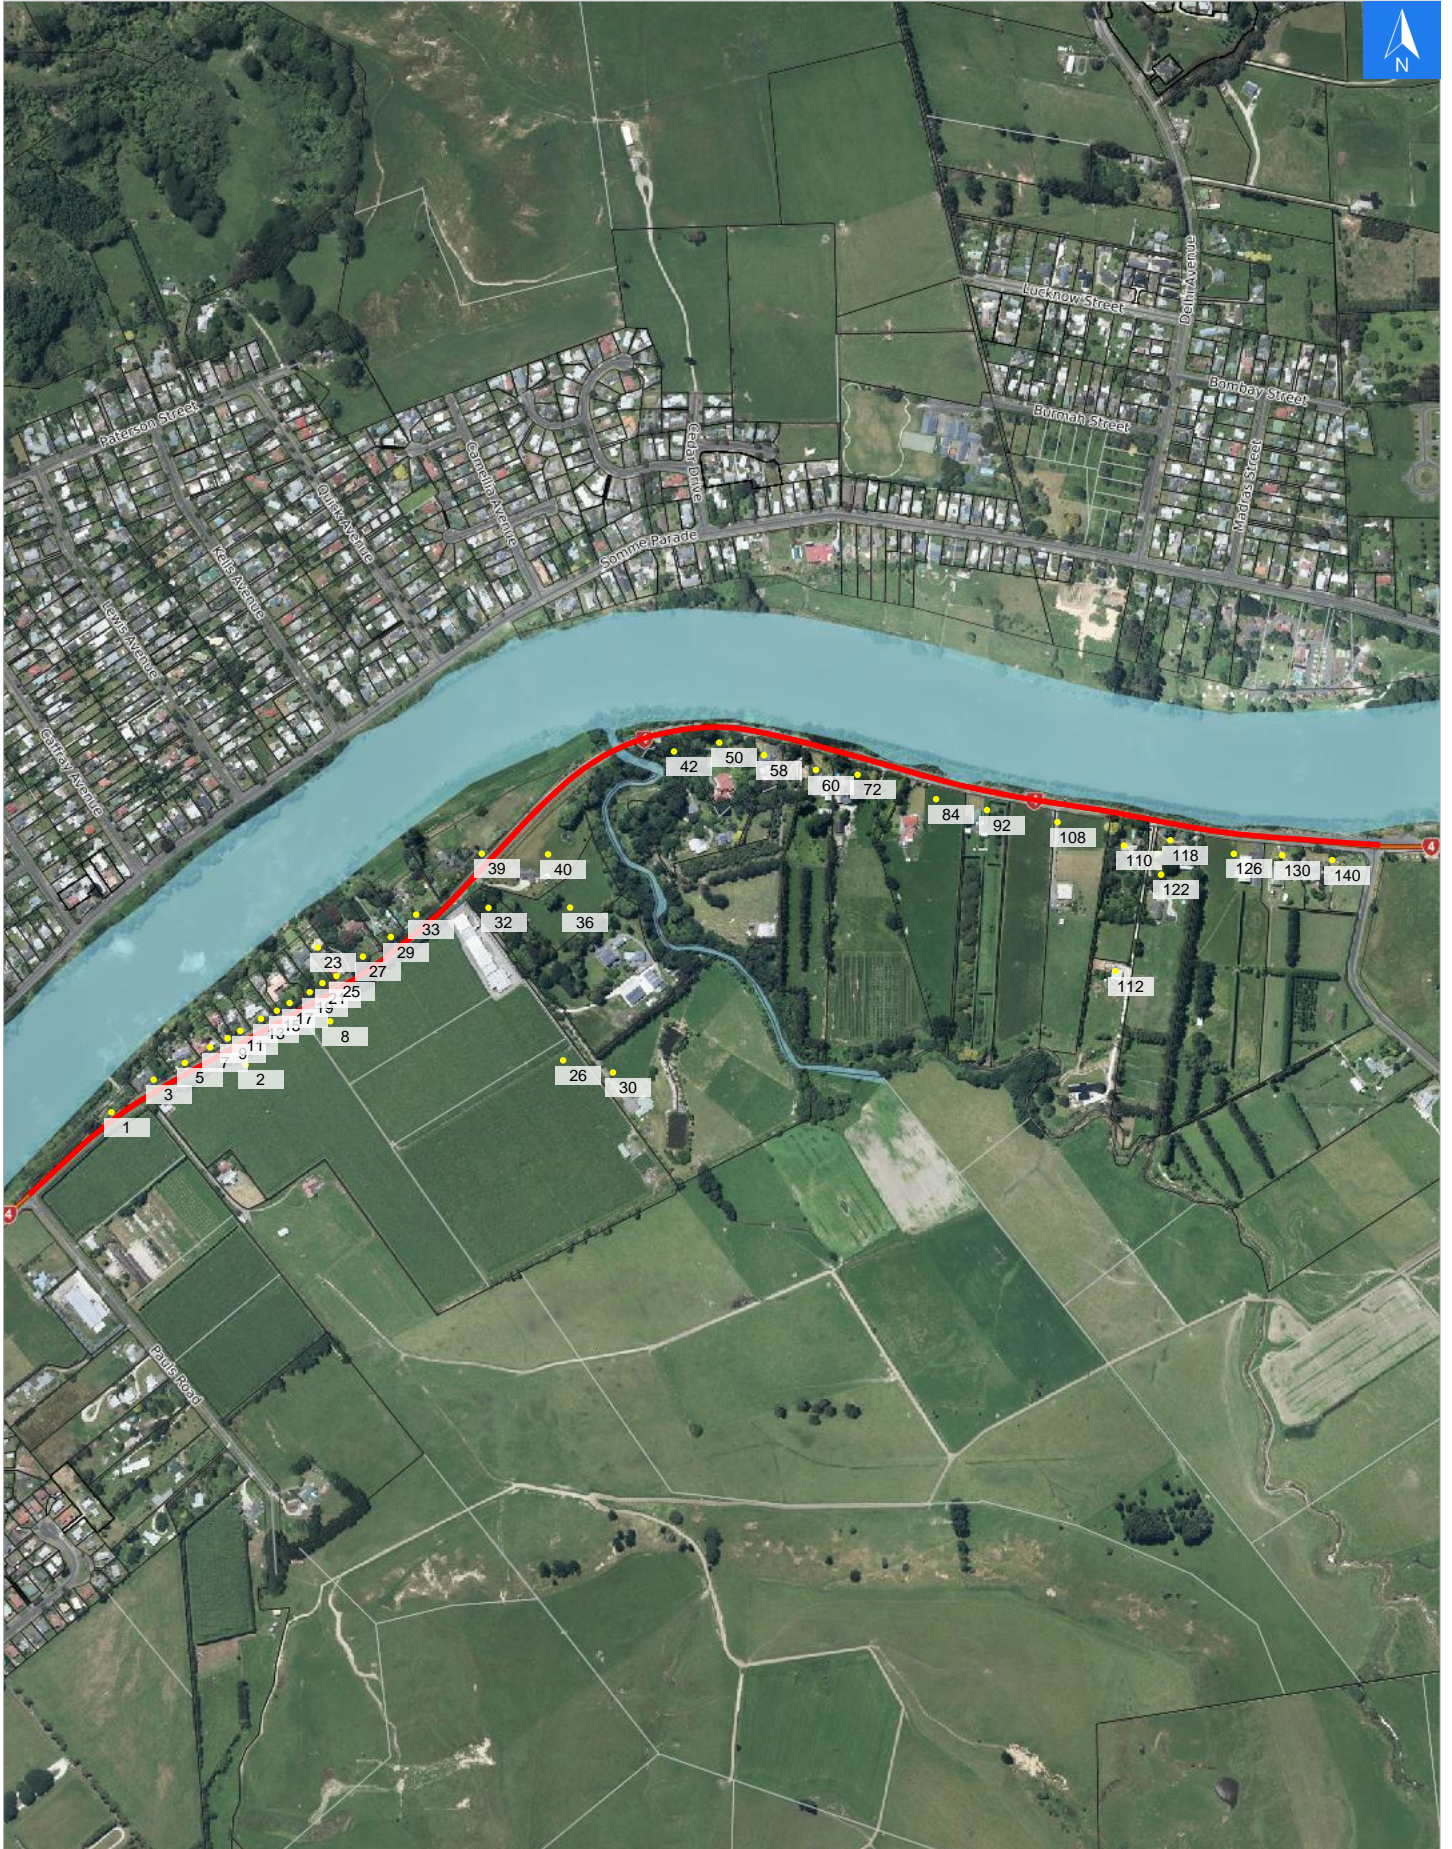

Disclaimer:

Digital map data sourced from Land Information New Zealand CROWN COPYRIGHT RESERVED.
The information displayed in the GIS has been taken from Whanganui District Council's databases and maps.
It is made available in good faith but its accuracy or completeness is not guaranteed. If the information is relied on in support of a resource consent it should be verified independently.

Wednesday, September 25, 2024

Scale 1: 10000

Wednesday, September 25, 2024

Disclaimer:

Digital map data sourced from Land Information New Zealand CROWN COPYRIGHT RESERVED.
The information displayed in the GIS has been taken from Whanganui District Council's databases and maps.
It is made available in good faith but its accuracy or completeness is not guaranteed. If the information is relied on in support of a resource consent it should be verified independently.