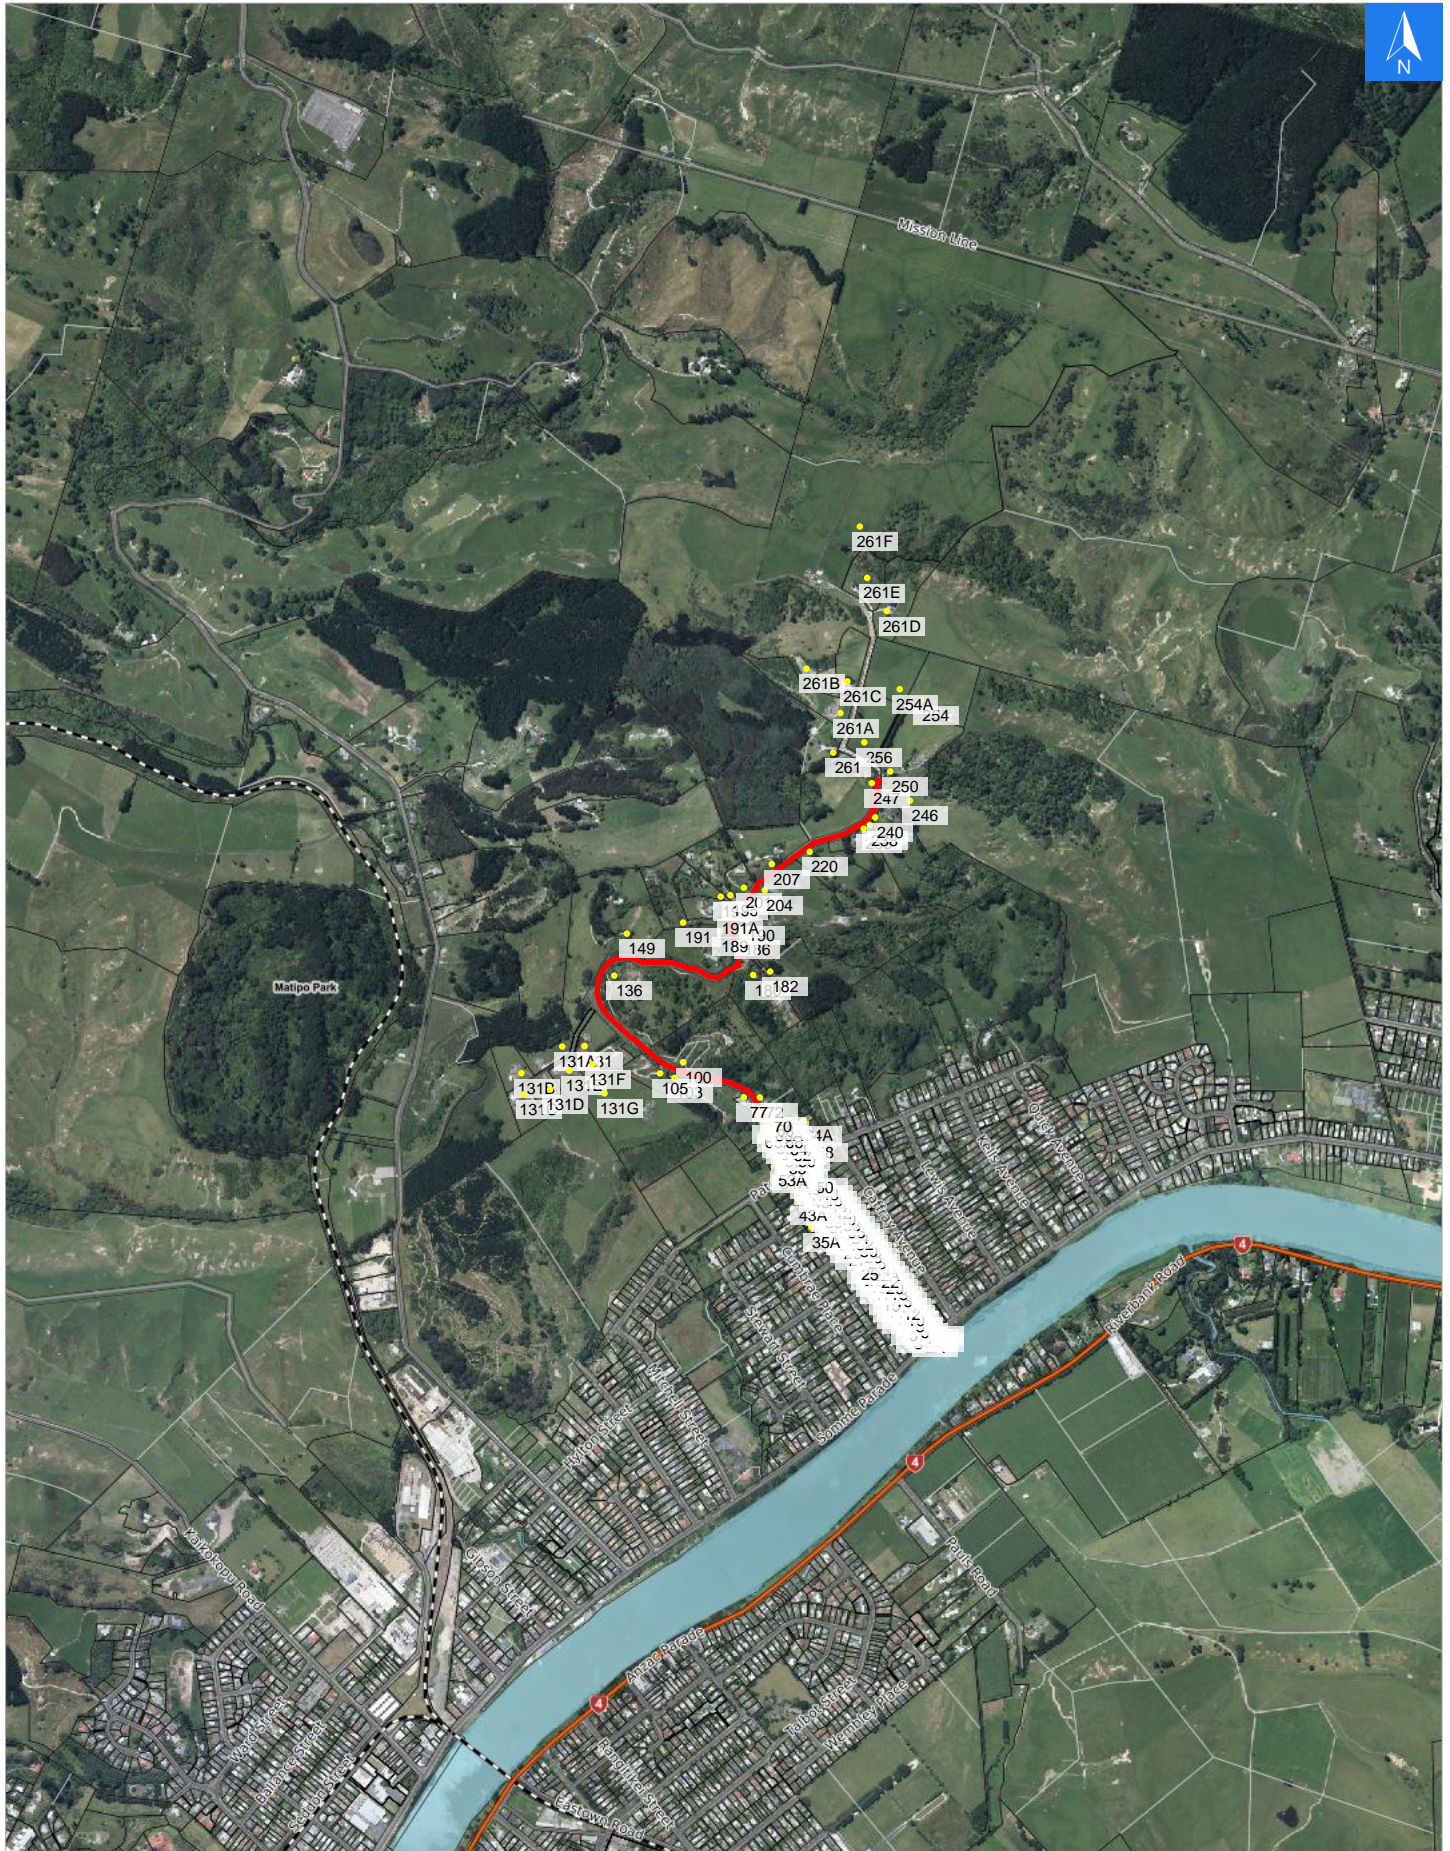

Disclaimer:

Digital map data sourced from Land Information New Zealand CROWN COPYRIGHT RESERVED.
The information displayed in the GIS has been taken from Whanganui District Council's databases and maps.
It is made available in good faith but its accuracy or completeness is not guaranteed. If the information is relied on in support of a resource consent it should be verified independently.

Wednesday, September 25, 2024

Scale 1: 20000

Wednesday, September 25, 2024

Disclaimer:

Digital map data sourced from Land Information New Zealand CROWN COPYRIGHT RESERVED.
The information displayed in the GIS has been taken from Whanganui District Council's databases and maps.
It is made available in good faith but its accuracy or completeness is not guaranteed. If the information is relied on in support of a resource consent it should be verified independently.