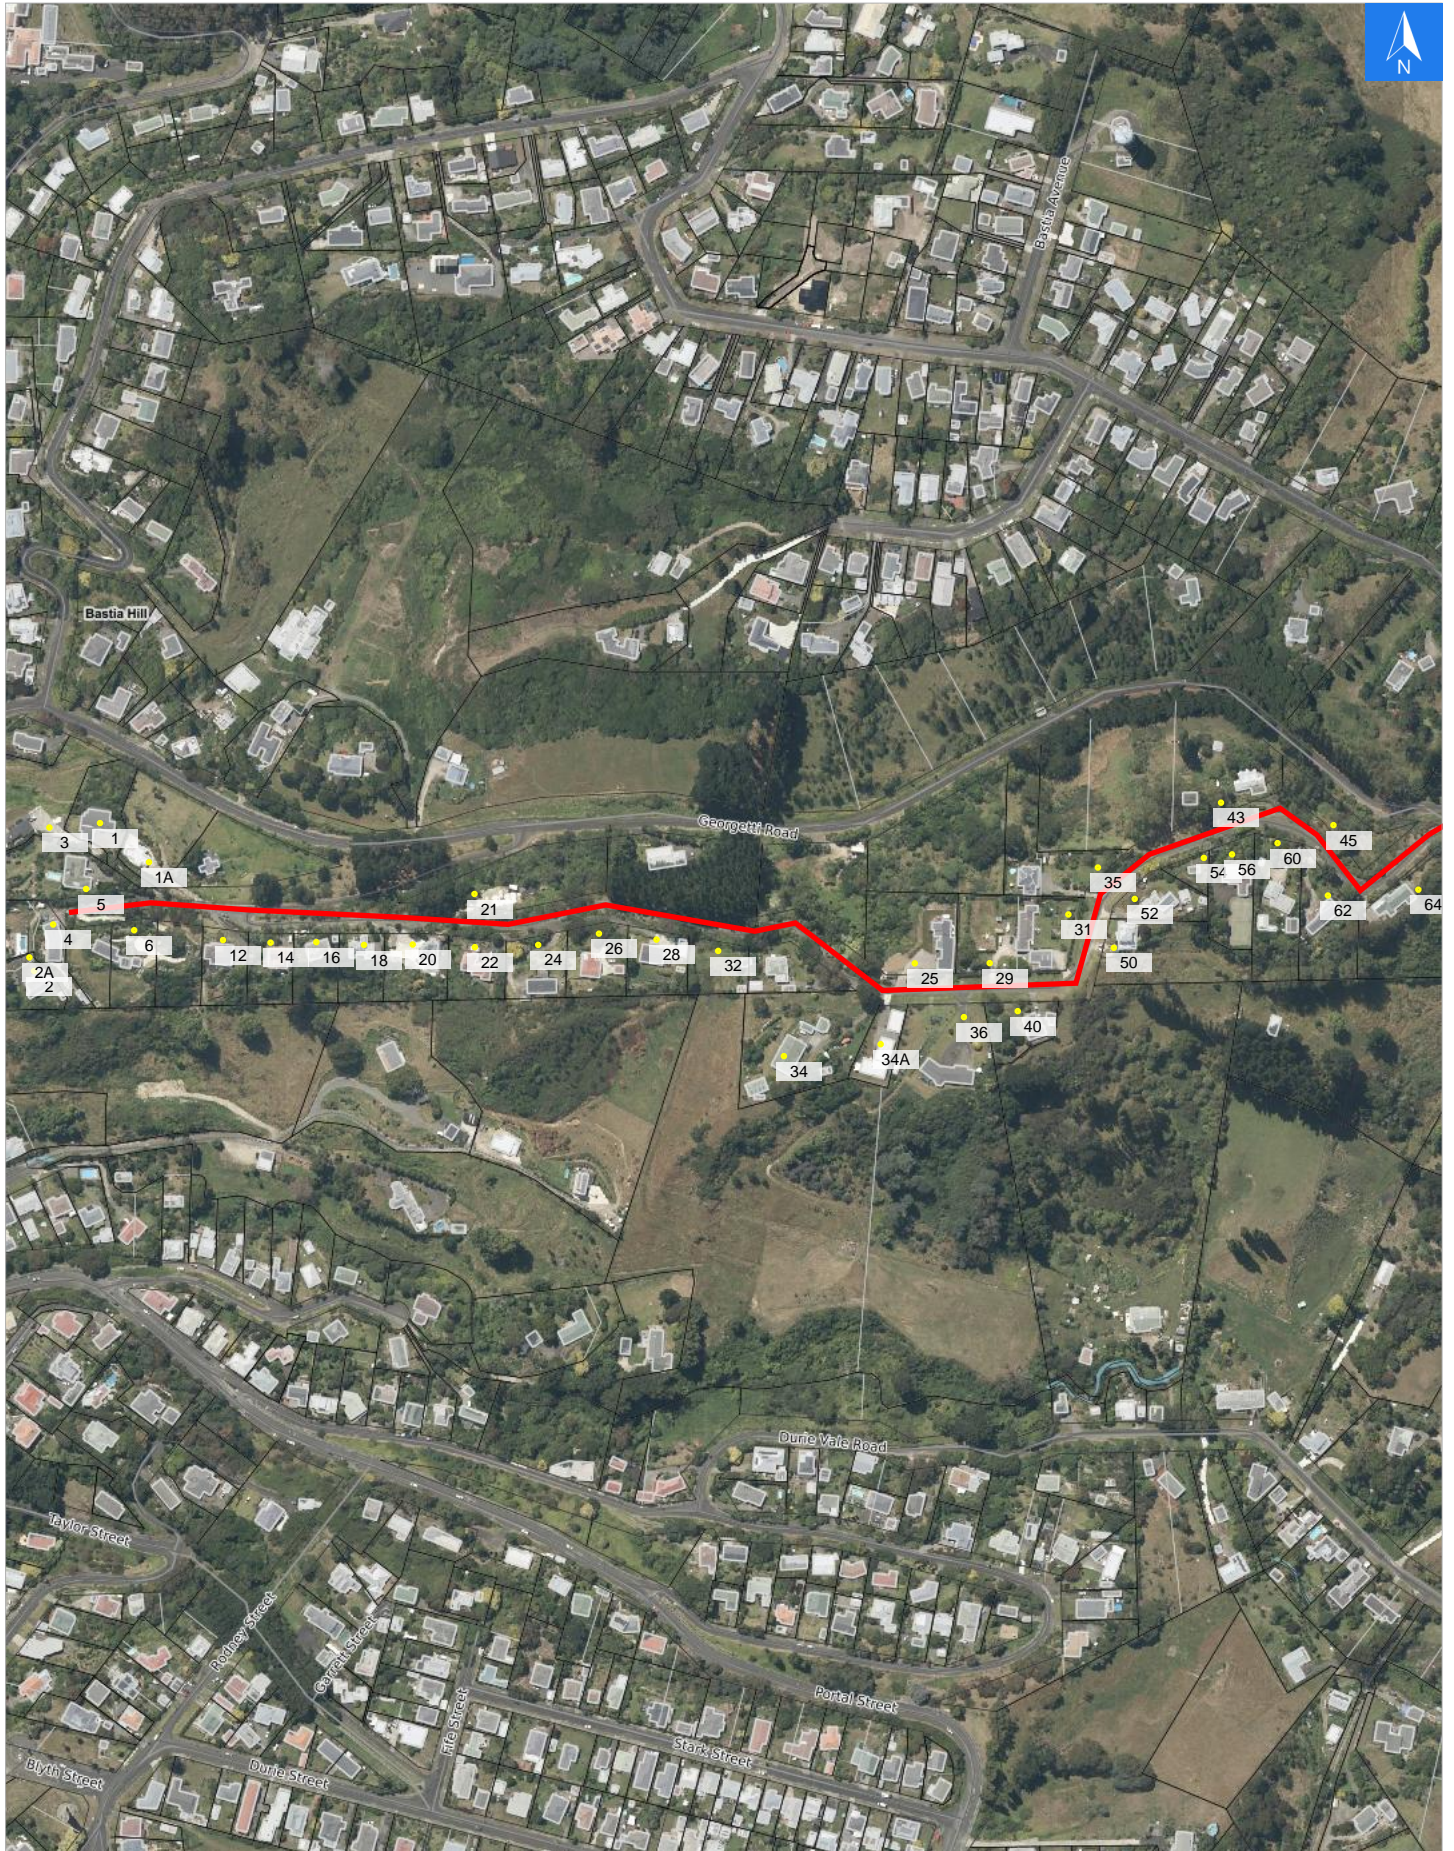

Wednesday, April 22, 2026

Disclaimer:

Digital map data sourced from Land Information New Zealand CROWN COPYRIGHT RESERVED.  
The information displayed in the GIS has been taken from Whanganui District Council's databases and maps.  
It is made available in good faith but its accuracy or completeness is not guaranteed. If the information is relied on in support of a resource consent it should be verified independently.

Scale 1: 5000

**Wednesday, April 22, 2026**

**Disclaimer:**

Digital map data sourced from Land Information New Zealand CROWN COPYRIGHT RESERVED.  
The information displayed in the GIS has been taken from Whanganui District Council's databases and maps.  
It is made available in good faith but its accuracy or completeness is not guaranteed. If the information is relied on in support of a resource consent it should be verified independently.