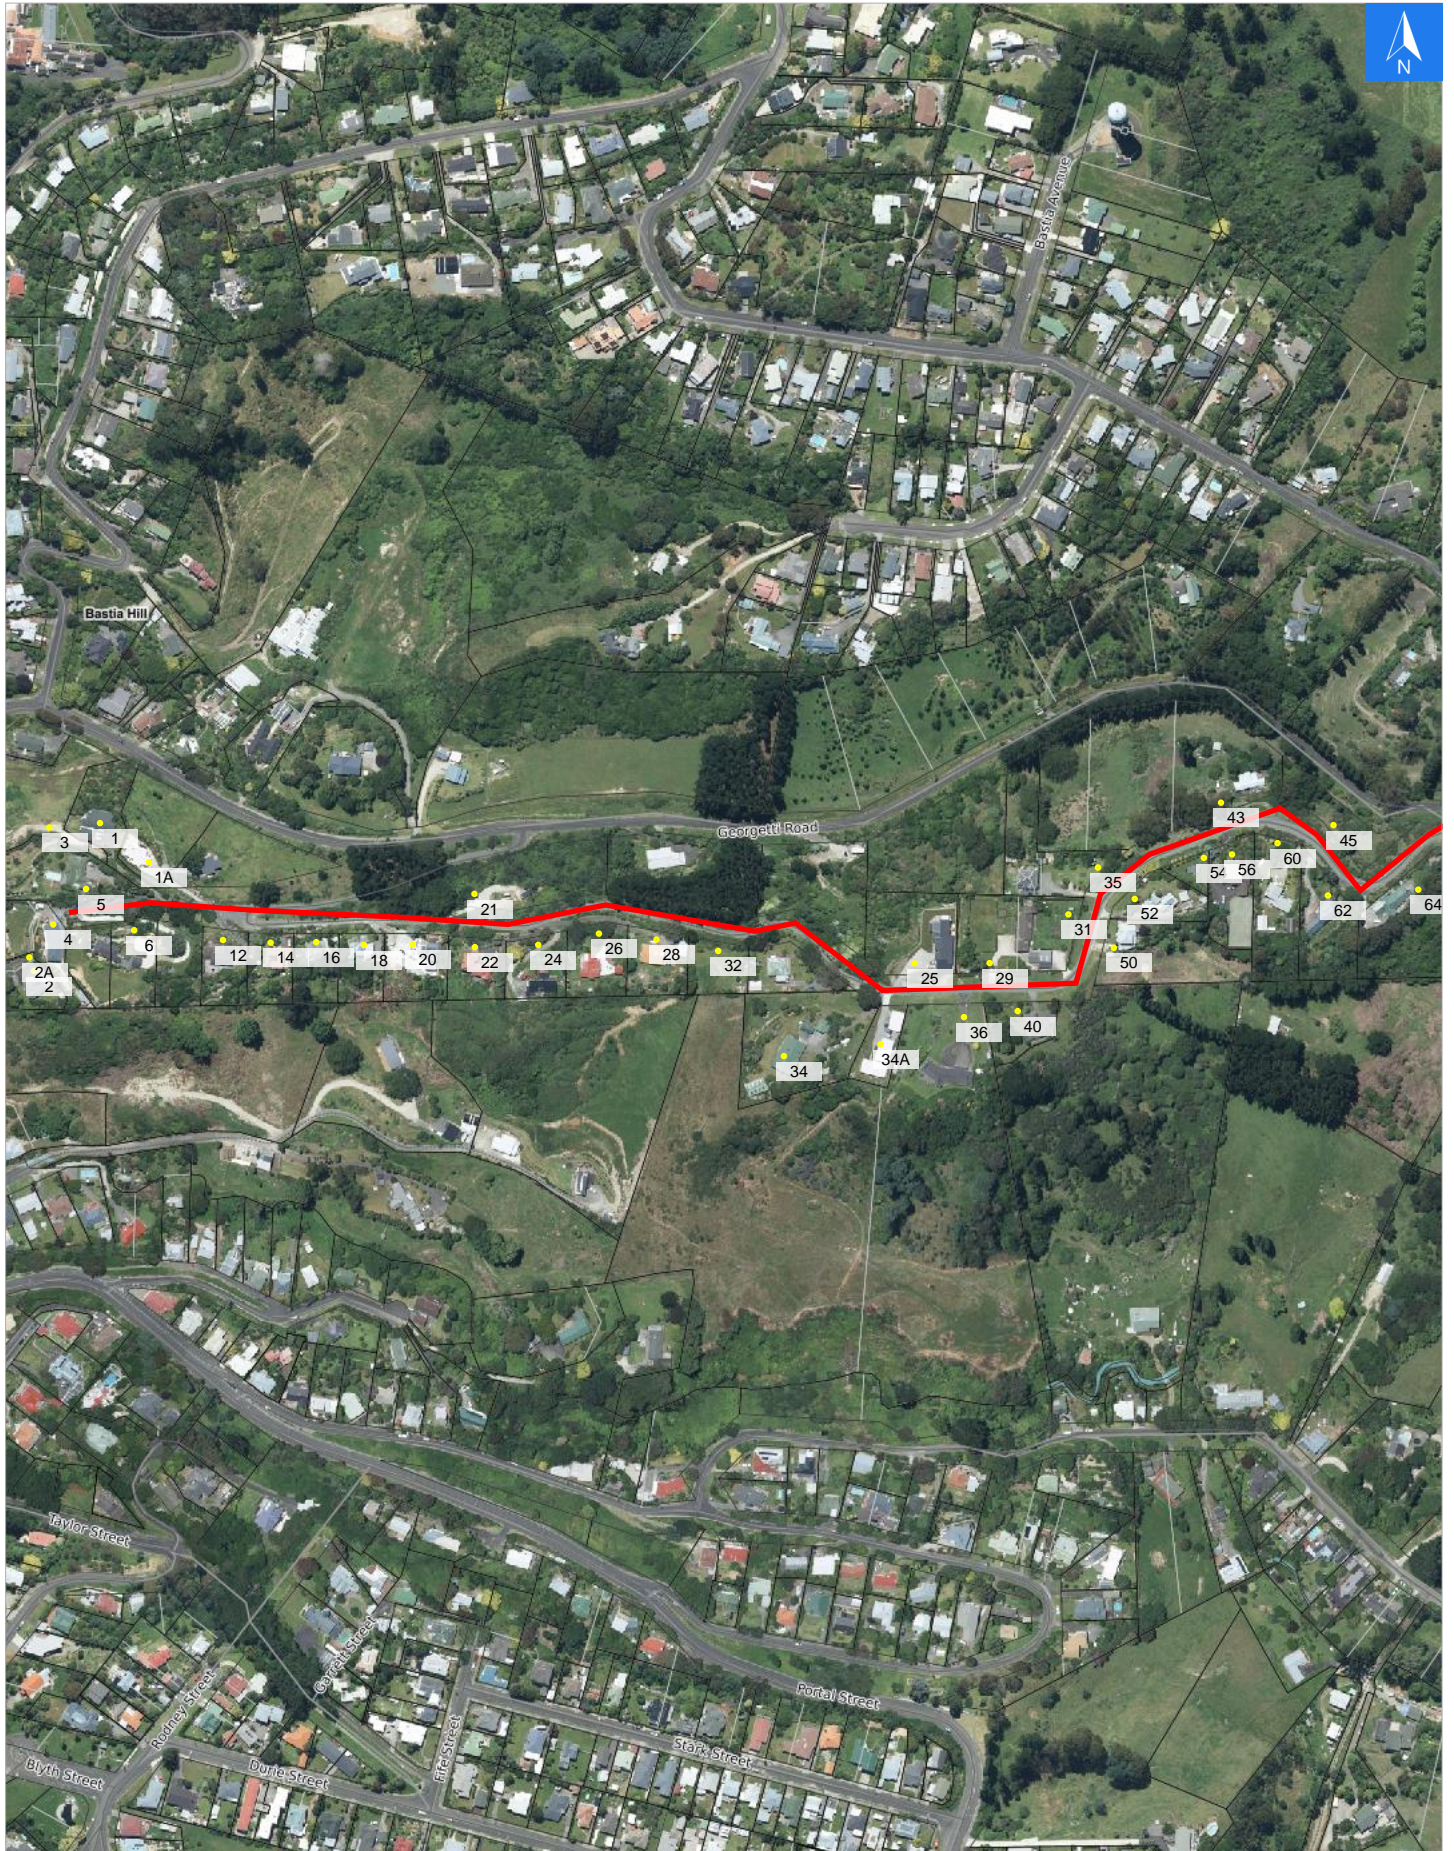

Disclaimer:

Digital map data sourced from Land Information New Zealand CROWN COPYRIGHT RESERVED.
The information displayed in the GIS has been taken from Whanganui District Council's databases and maps.
It is made available in good faith but its accuracy or completeness is not guaranteed. If the information is relied on in support of a resource consent it should be verified independently.

Wednesday, September 25, 2024

Scale 1: 5000

Wednesday, September 25, 2024

Disclaimer:

Digital map data sourced from Land Information New Zealand CROWN COPYRIGHT RESERVED.
The information displayed in the GIS has been taken from Whanganui District Council's databases and maps.
It is made available in good faith but its accuracy or completeness is not guaranteed. If the information is relied on in support of a resource consent it should be verified independently.