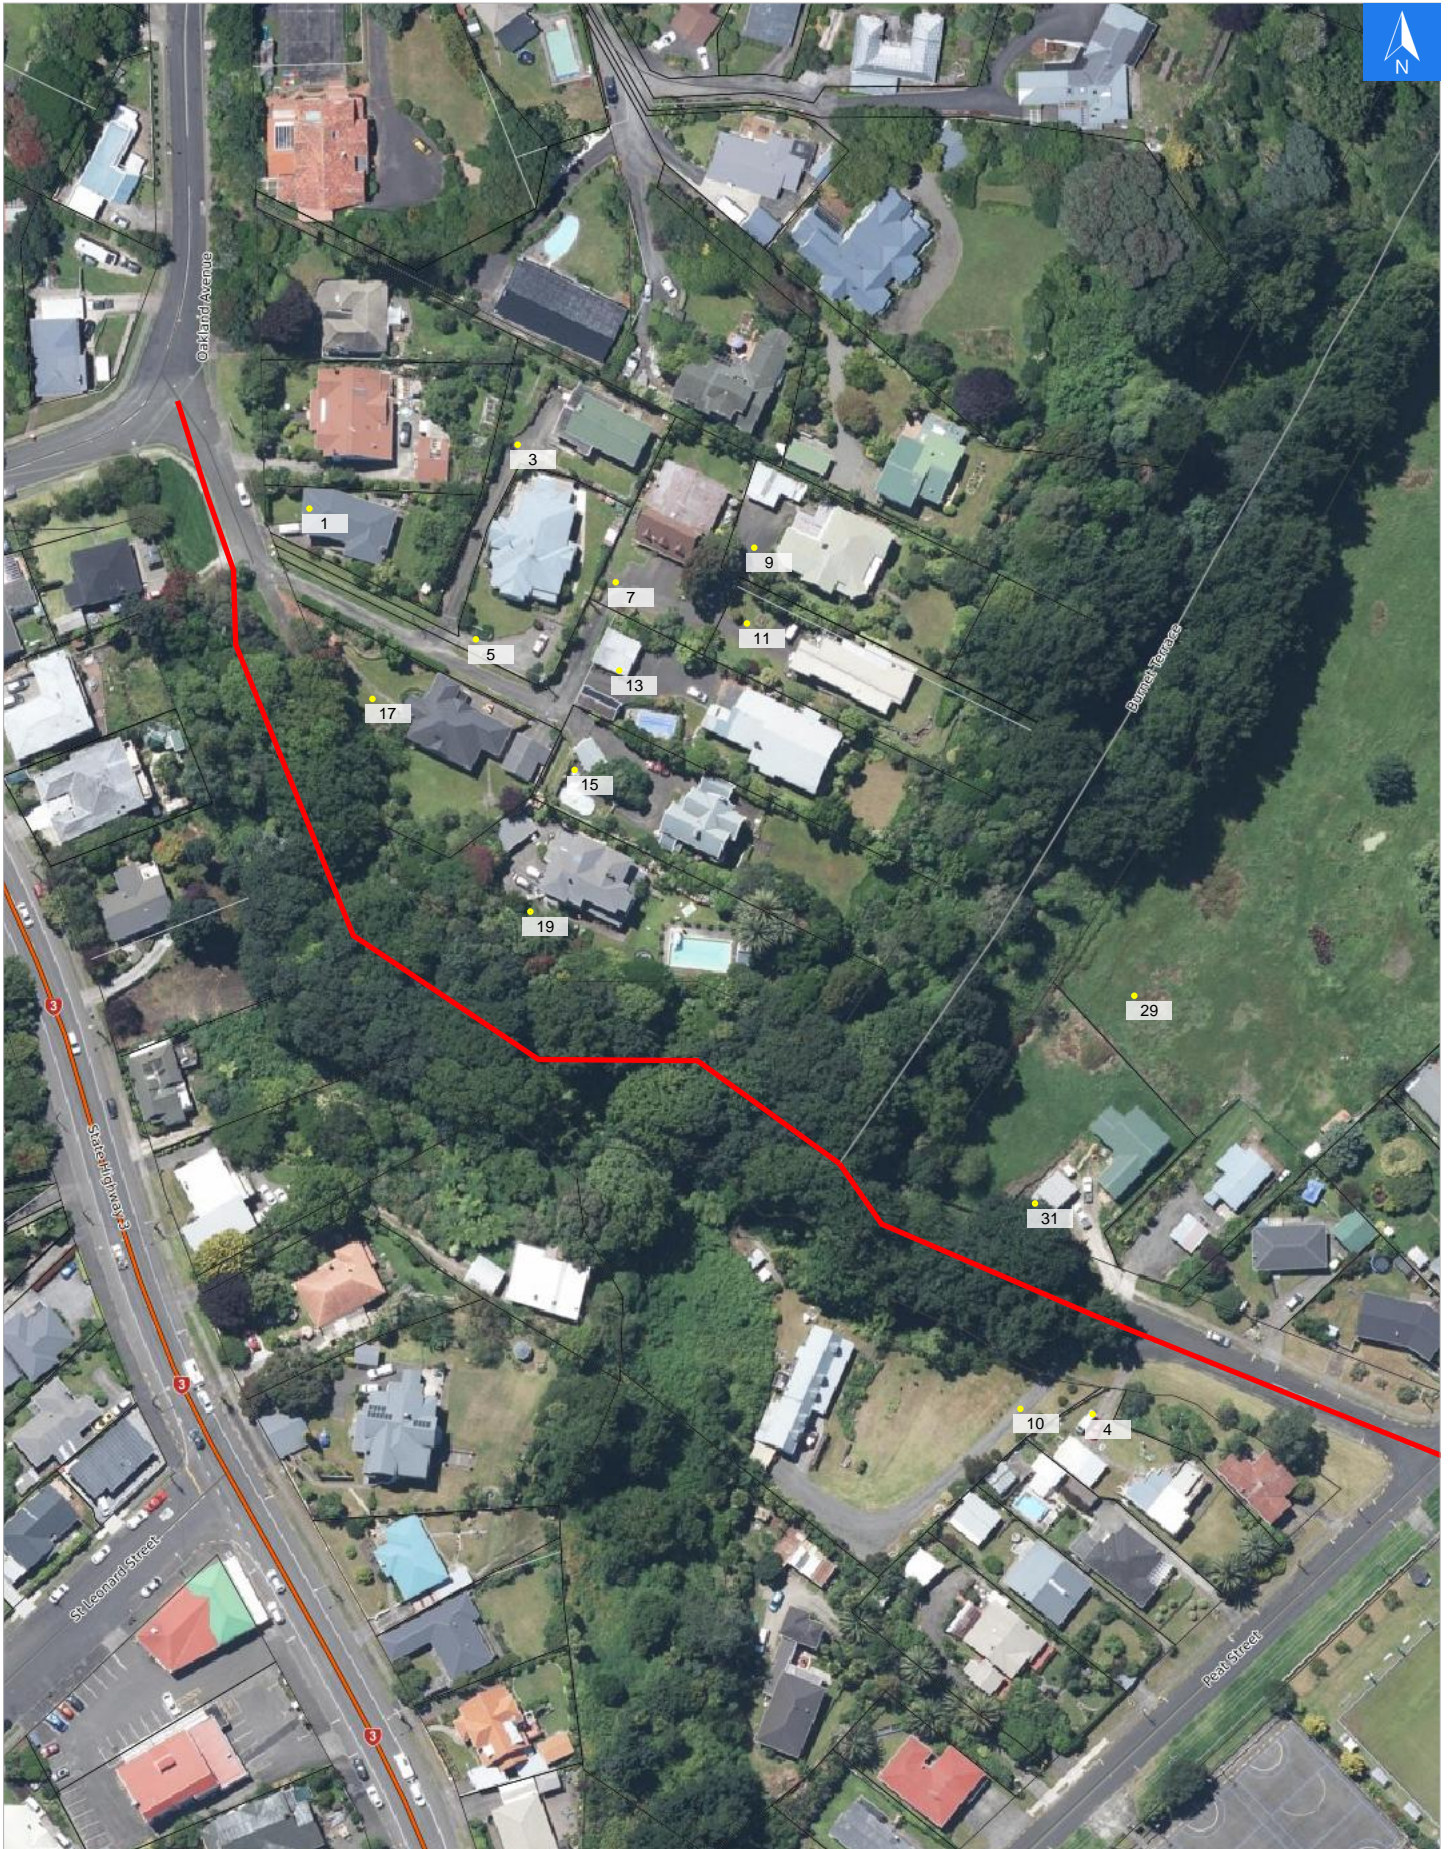

Wednesday, September 25, 2024

Disclaimer:

Digital map data sourced from Land Information New Zealand CROWN COPYRIGHT RESERVED.
The information displayed in the GIS has been taken from Whanganui District Council's databases and maps.
It is made available in good faith but its accuracy or completeness is not guaranteed. If the information is relied on in support of a resource consent it should be verified independently.

Scale 1: 1500

Wednesday, September 25, 2024

Disclaimer:

Digital map data sourced from Land Information New Zealand CROWN COPYRIGHT RESERVED.
The information displayed in the GIS has been taken from Whanganui District Council's databases and maps.
It is made available in good faith but its accuracy or completeness is not guaranteed. If the information is relied on in support of a resource consent it should be verified independently.

Road Evacuation Addresses

Data sourced from LINZ

LINZ Address	Notes	Date Time Visited	Placard
1 Smart Terrace, Saint Johns Hill, Whanganui			W Y1 Y2 R1 R2
3 Smart Terrace, Saint Johns Hill, Whanganui			W Y1 Y2 R1 R2
4 Smart Terrace, Whanganui			W Y1 Y2 R1 R2
5 Smart Terrace, Saint Johns Hill, Whanganui			W Y1 Y2 R1 R2
7 Smart Terrace, Saint Johns Hill, Whanganui			W Y1 Y2 R1 R2
9 Smart Terrace, Saint Johns Hill, Whanganui			W Y1 Y2 R1 R2
10 Smart Terrace, Whanganui			W Y1 Y2 R1 R2
11 Smart Terrace, Saint Johns Hill, Whanganui			W Y1 Y2 R1 R2
13 Smart Terrace, Saint Johns Hill, Whanganui			W Y1 Y2 R1 R2
15 Smart Terrace, Saint Johns Hill, Whanganui			W Y1 Y2 R1 R2
17 Smart Terrace, Saint Johns Hill, Whanganui			W Y1 Y2 R1 R2
19 Smart Terrace, Saint Johns Hill, Whanganui			W Y1 Y2 R1 R2
29 Smart Terrace, Whanganui			W Y1 Y2 R1 R2
31 Smart Terrace, Whanganui			W Y1 Y2 R1 R2