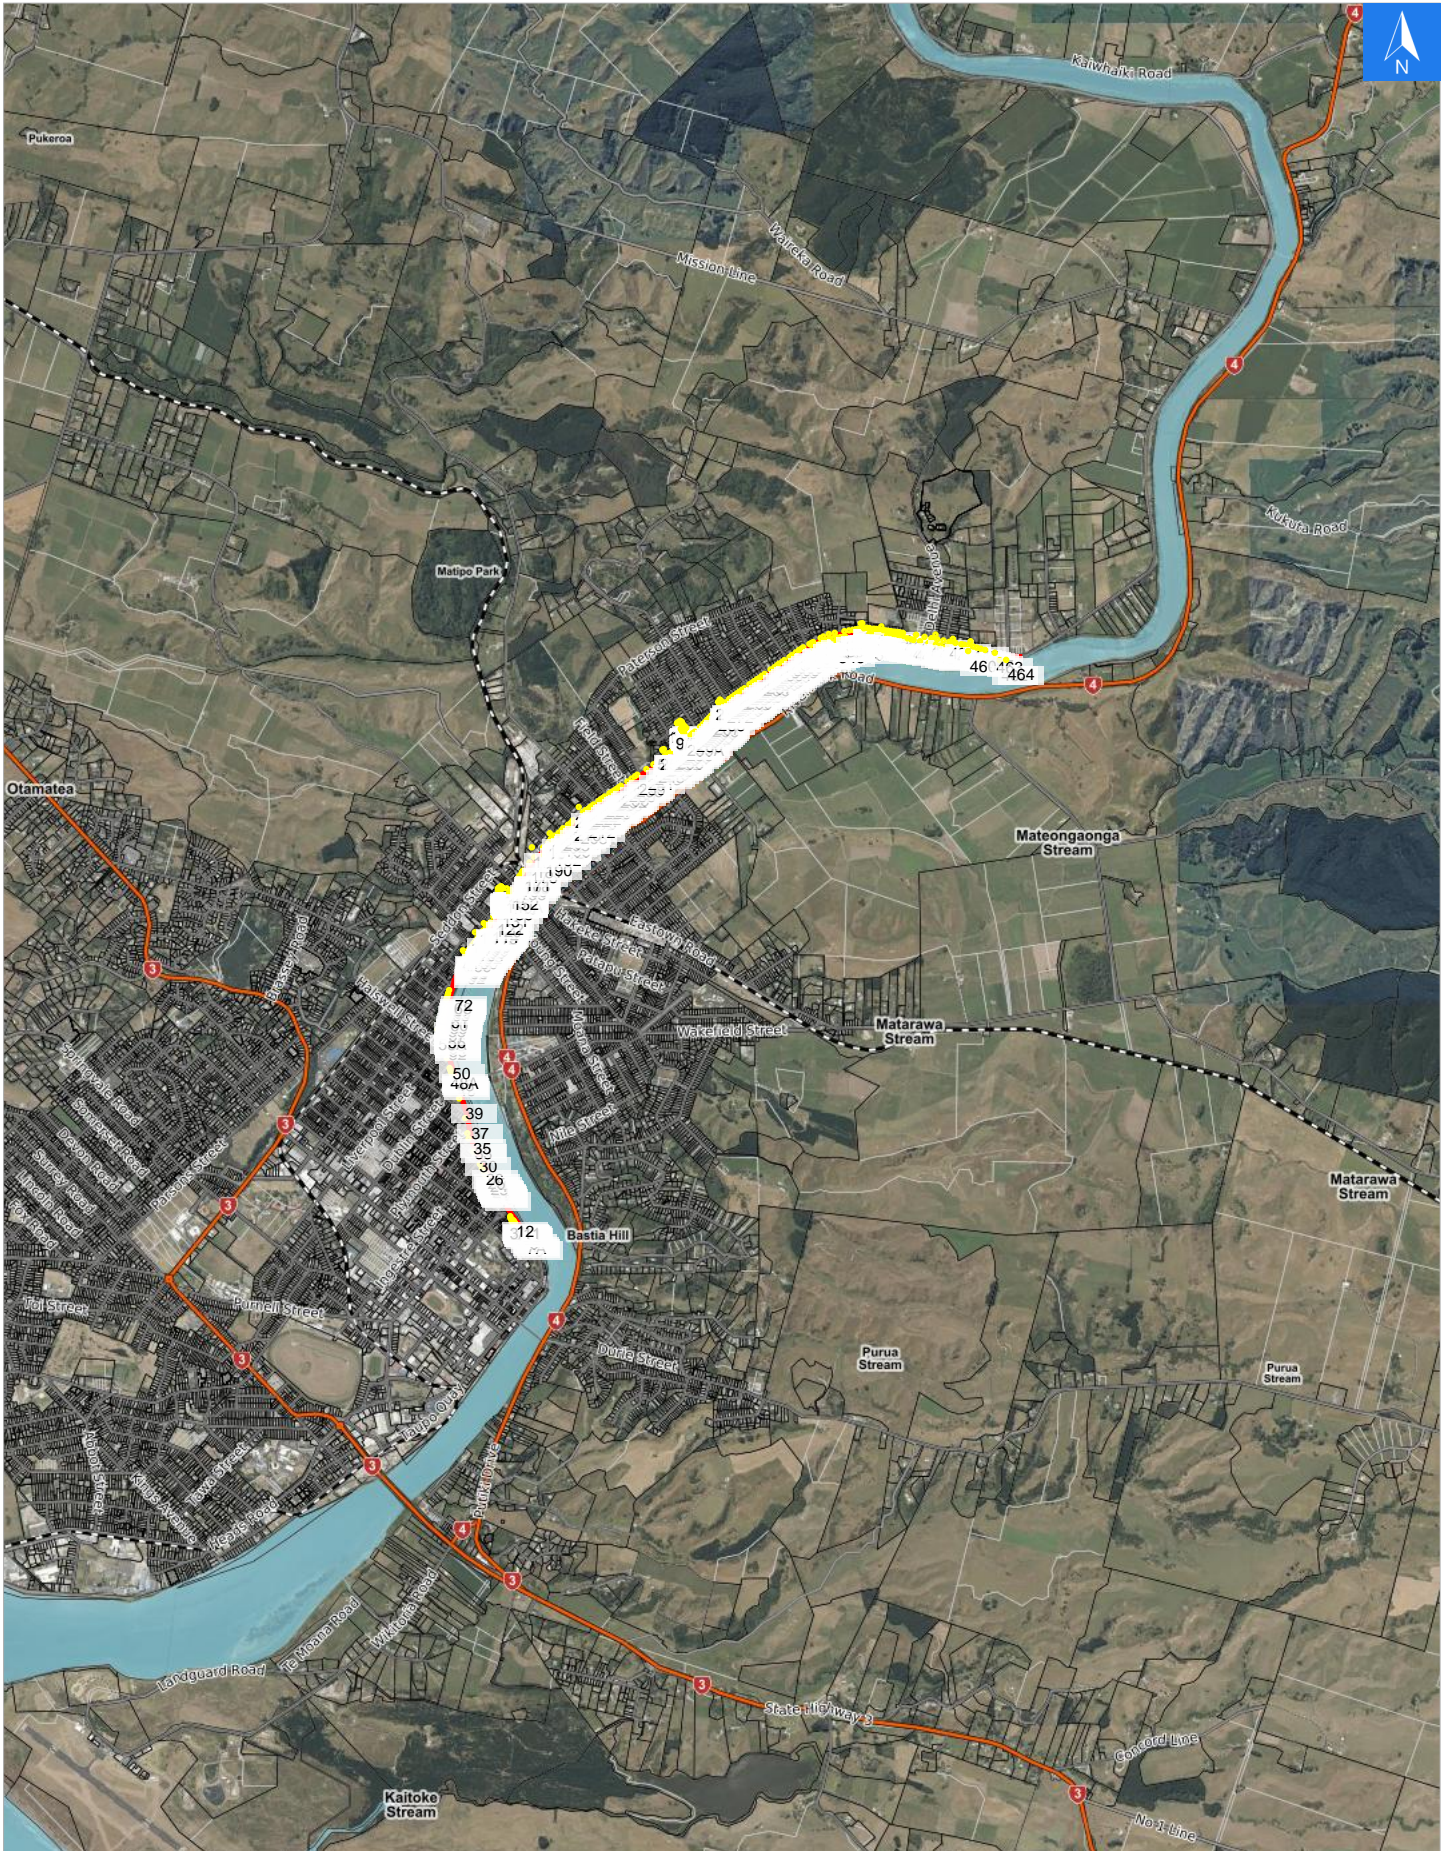

Wednesday, April 22, 2026

Disclaimer:

Digital map data sourced from Land Information New Zealand CROWN COPYRIGHT RESERVED.
The information displayed in the GIS has been taken from Whanganui District Council's databases and maps.
It is made available in good faith but its accuracy or completeness is not guaranteed. If the information is relied on in support of a resource consent it should be verified independently.

Scale 1: 50000

Wednesday, April 22, 2026

Disclaimer:

Digital map data sourced from Land Information New Zealand CROWN COPYRIGHT RESERVED.
The information displayed in the GIS has been taken from Whanganui District Council's databases and maps.
It is made available in good faith but its accuracy or completeness is not guaranteed. If the information is relied on in support of a resource consent it should be verified independently.