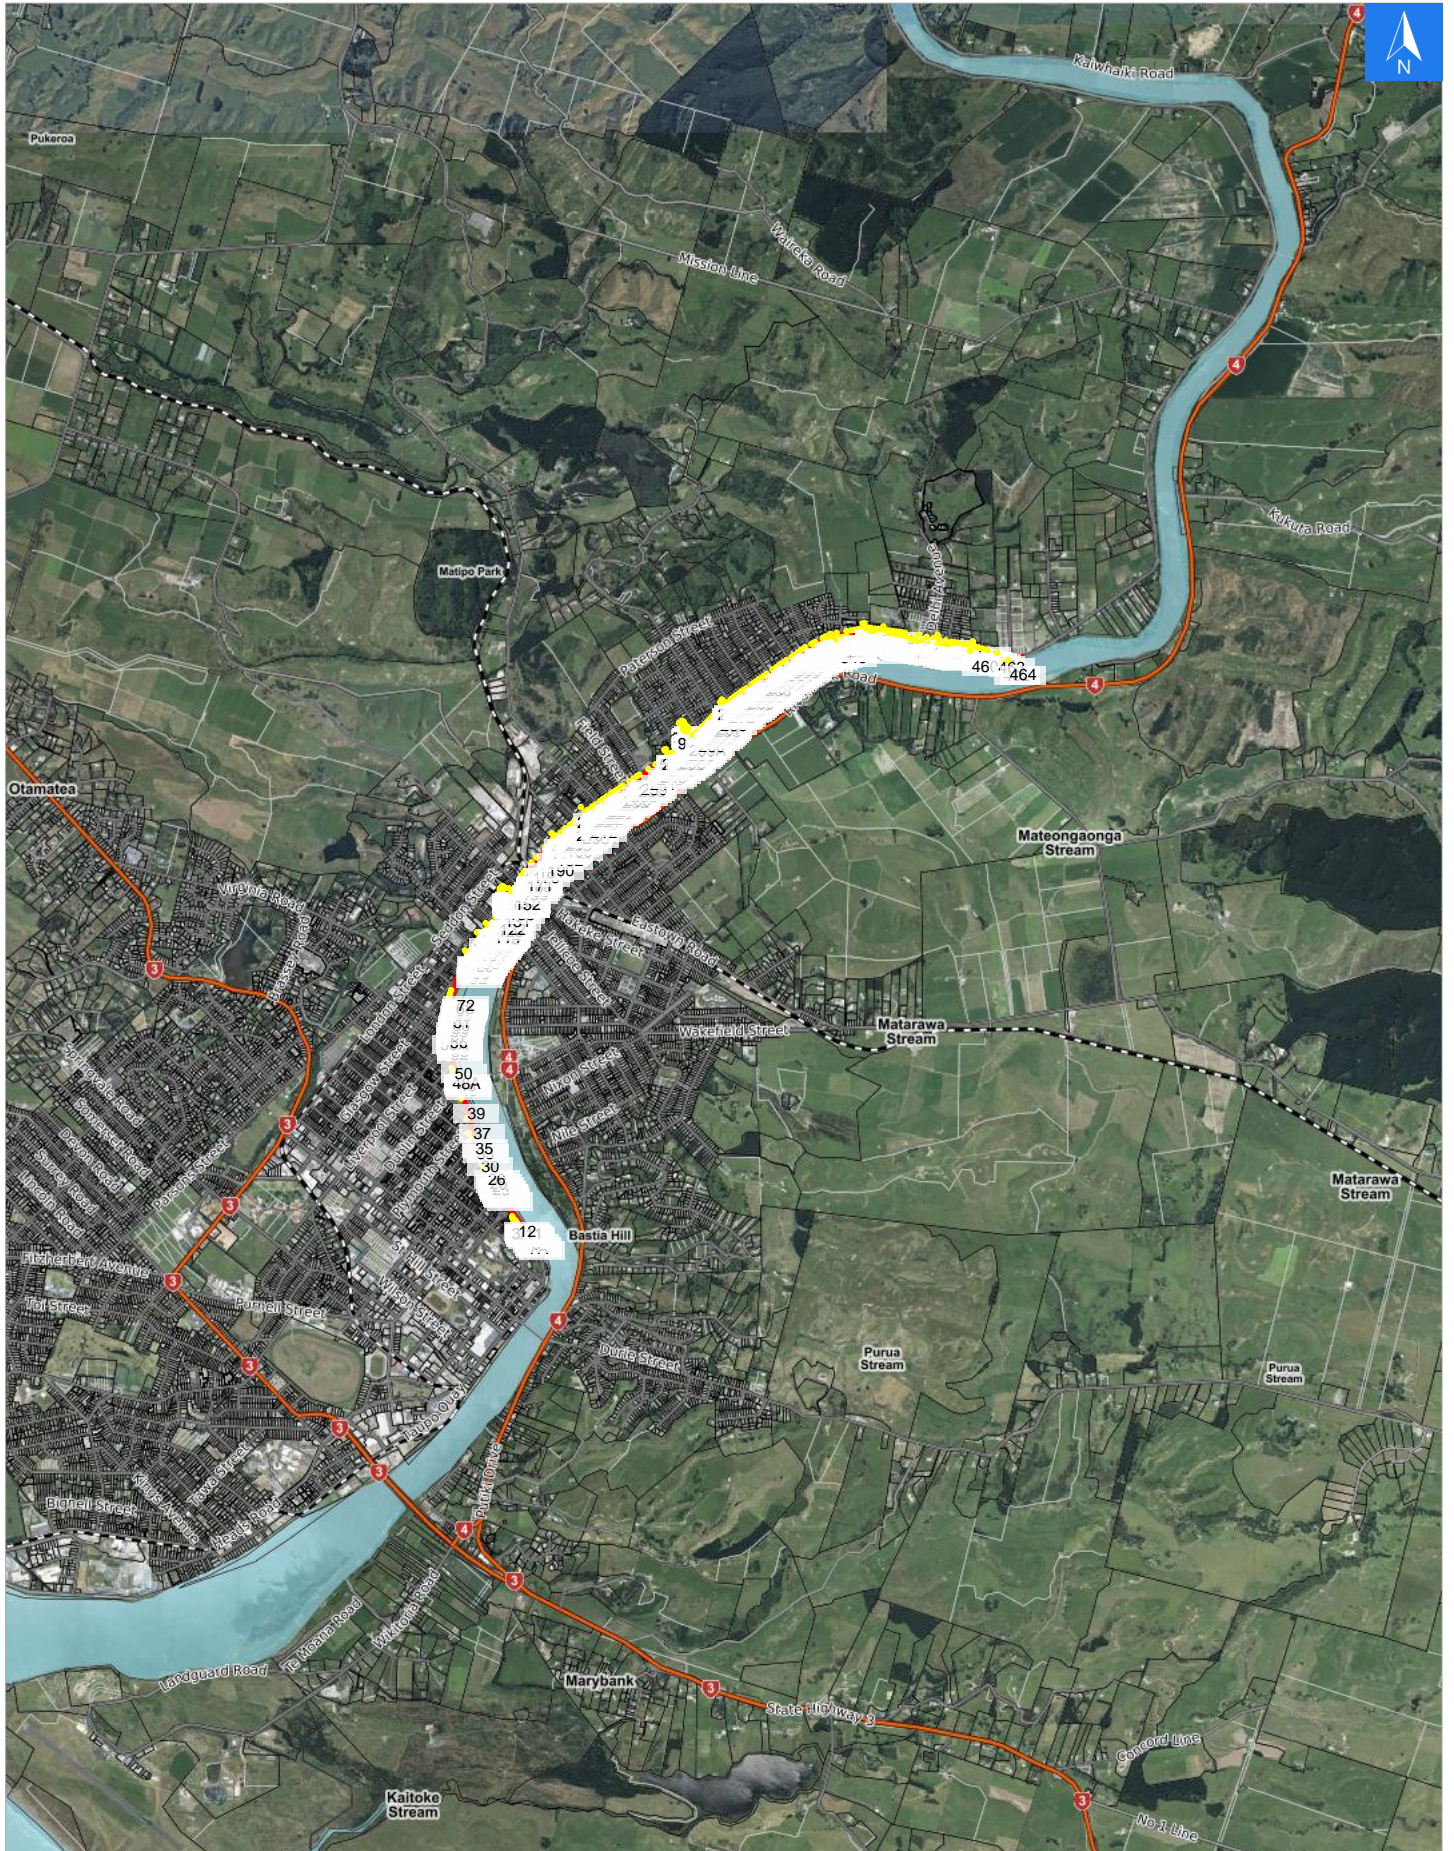

Disclaimer:

Digital map data sourced from Land Information New Zealand CROWN COPYRIGHT RESERVED.
The information displayed in the GIS has been taken from Whanganui District Council's databases and maps.
It is made available in good faith but its accuracy or completeness is not guaranteed. If the information is relied on in support of a resource consent it should be verified independently.

Wednesday, September 25, 2024

Scale 1: 50000

Wednesday, September 25, 2024

Disclaimer:

Digital map data sourced from Land Information New Zealand CROWN COPYRIGHT RESERVED.
The information displayed in the GIS has been taken from Whanganui District Council's databases and maps.
It is made available in good faith but its accuracy or completeness is not guaranteed. If the information is relied on in support of a resource consent it should be verified independently.