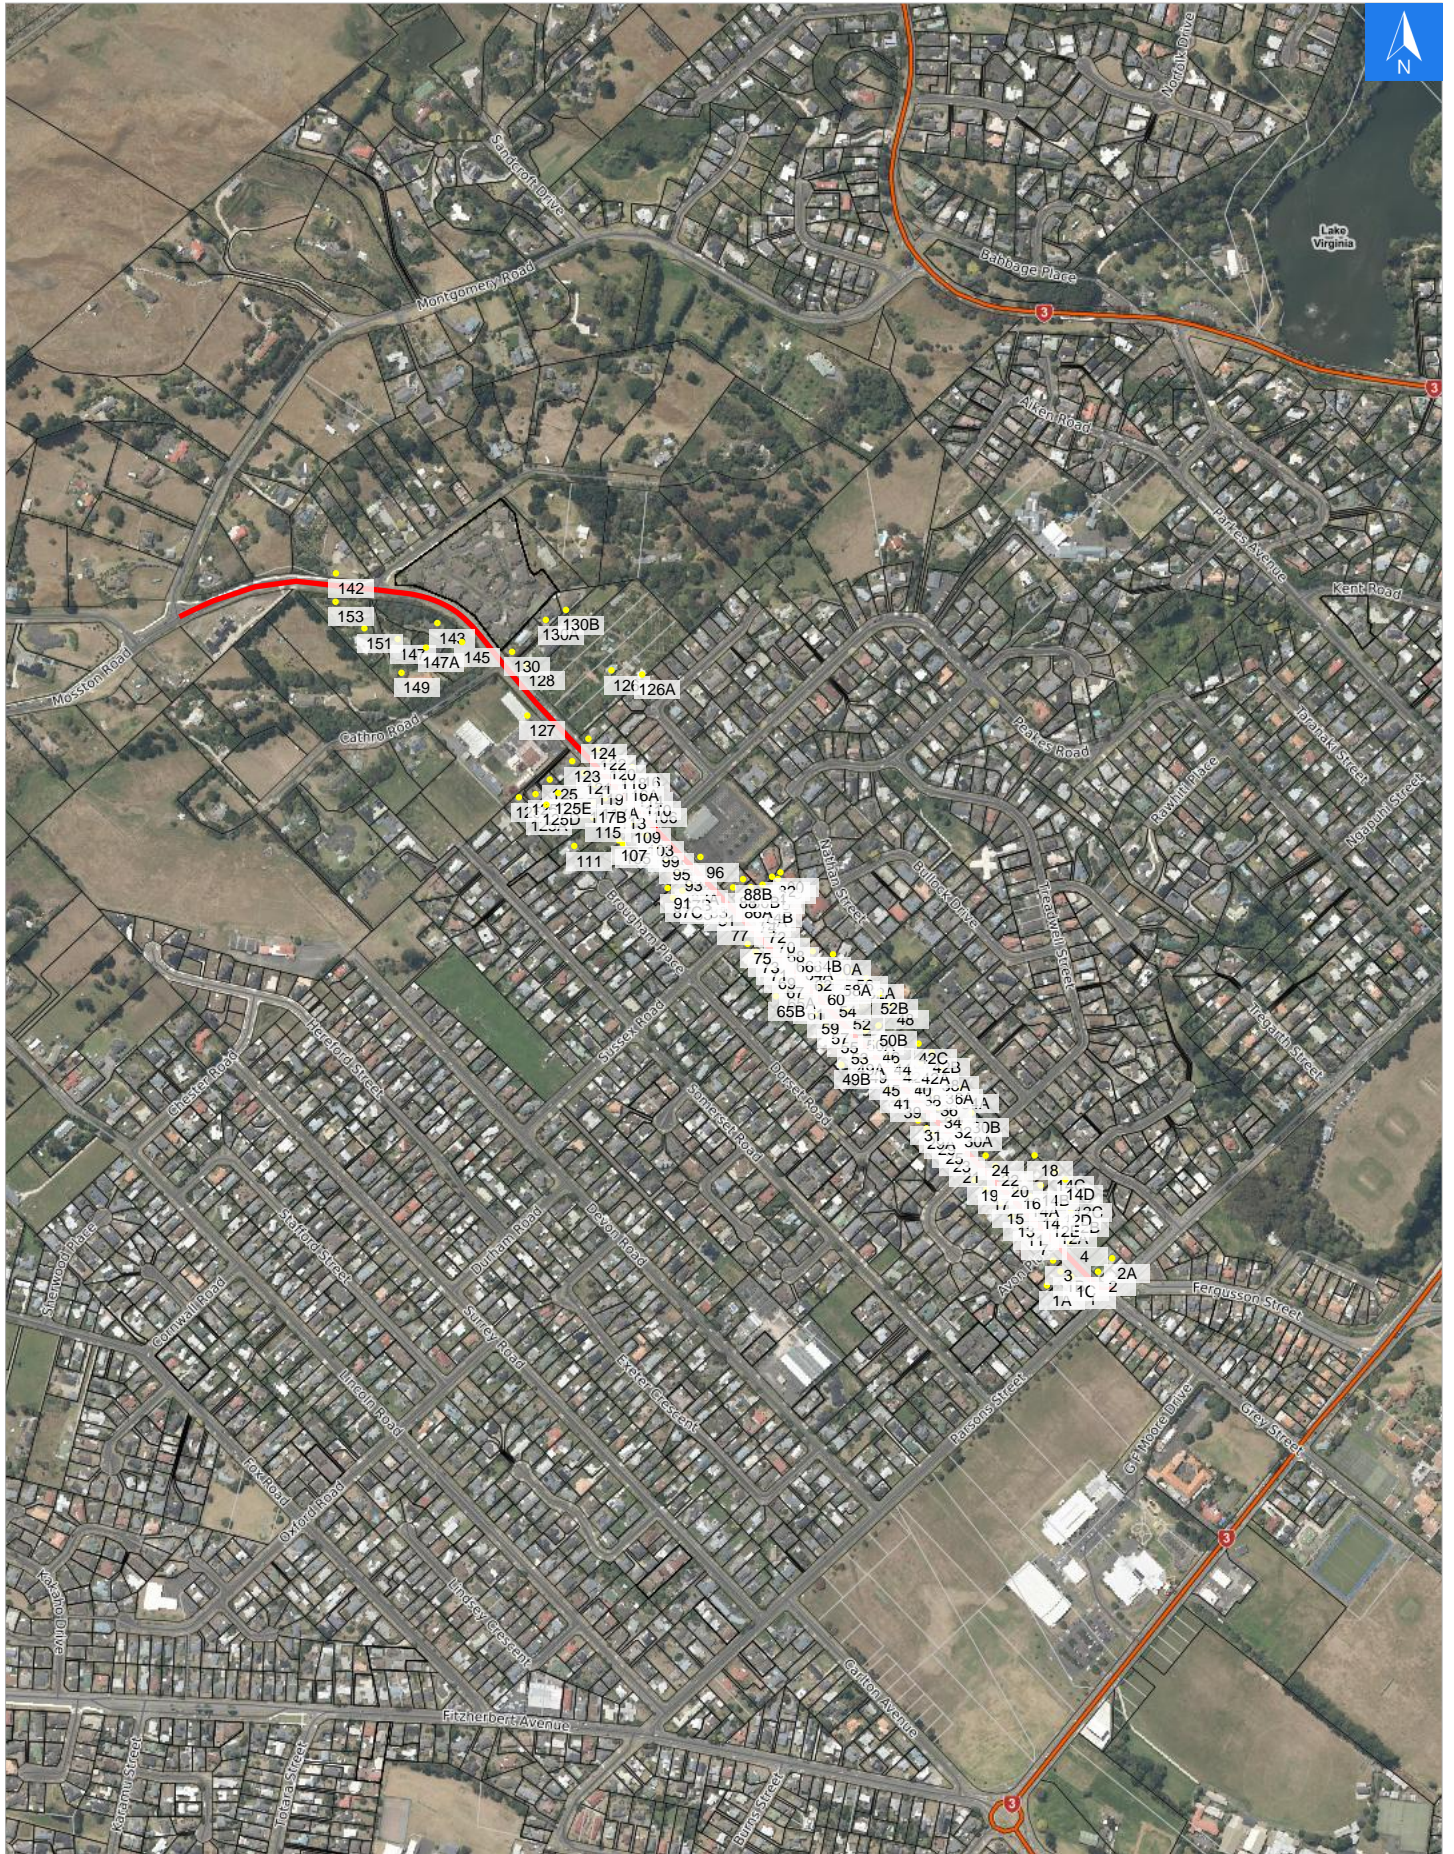

Wednesday, April 15, 2026

Disclaimer:

Digital map data sourced from Land Information New Zealand CROWN COPYRIGHT RESERVED.
The information displayed in the GIS has been taken from Whanganui District Council's databases and maps.
It is made available in good faith but its accuracy or completeness is not guaranteed. If the information is relied on in support of a resource consent it should be verified independently.

Scale 1: 10000

Wednesday, April 15, 2026

Disclaimer:

Digital map data sourced from Land Information New Zealand CROWN COPYRIGHT RESERVED.
The information displayed in the GIS has been taken from Whanganui District Council's databases and maps.
It is made available in good faith but its accuracy or completeness is not guaranteed. If the information is relied on in support of a resource consent it should be verified independently.