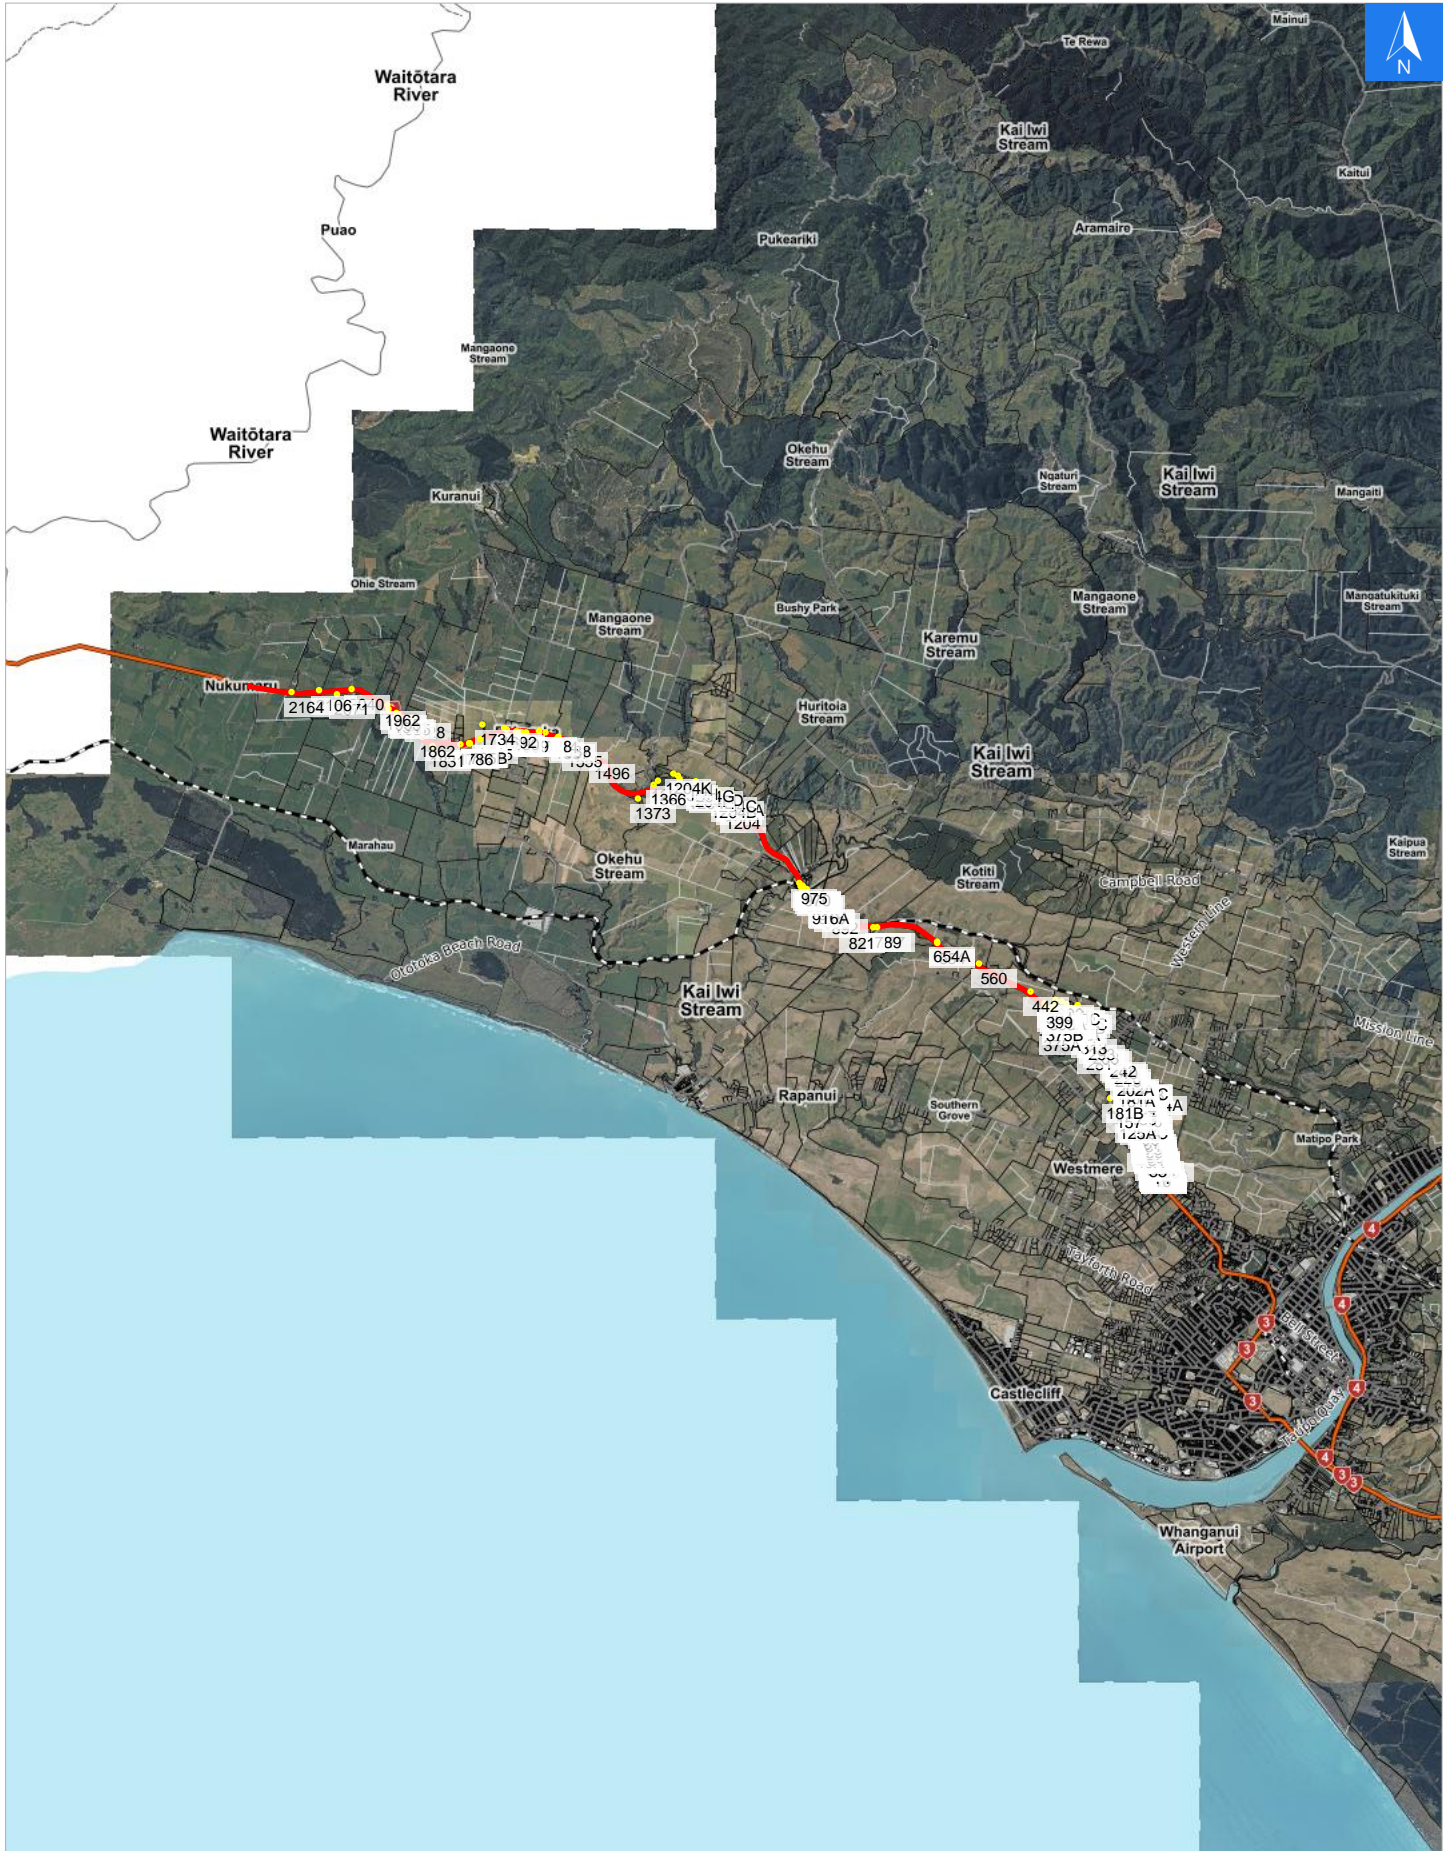

Scale 1: 150000

Wednesday, April 22, 2026

Disclaimer:

Digital map data sourced from Land Information New Zealand CROWN COPYRIGHT RESERVED.
The information displayed in the GIS has been taken from Whanganui District Council's databases and maps.
It is made available in good faith but its accuracy or completeness is not guaranteed. If the information is relied on in support of a resource consent it should be verified independently.

Road Evacuation Addresses

Data sourced from LINZ

LINZ Address	Notes	Date Time Visited	Placard
2 State Highway 3, Westmere, Whanganui			W Y1 Y2 R1 R2
4 State Highway 3, Westmere, Whanganui			W Y1 Y2 R1 R2
6 State Highway 3, Westmere, Whanganui			W Y1 Y2 R1 R2
8 State Highway 3, Westmere, Whanganui			W Y1 Y2 R1 R2
10 State Highway 3, Westmere, Whanganui			W Y1 Y2 R1 R2
14 State Highway 3, Westmere, Whanganui			W Y1 Y2 R1 R2
30 State Highway 3, Westmere, Whanganui			W Y1 Y2 R1 R2
30A State Highway 3, Westmere, Whanganui			W Y1 Y2 R1 R2
33 State Highway 3, Westmere, Whanganui			W Y1 Y2 R1 R2
43 State Highway 3, Westmere, Whanganui			W Y1 Y2 R1 R2
45 State Highway 3, Westmere, Whanganui			W Y1 Y2 R1 R2
47 State Highway 3, Westmere, Whanganui			W Y1 Y2 R1 R2
49 State Highway 3, Westmere, Whanganui			W Y1 Y2 R1 R2
49A State Highway 3, Westmere, Whanganui			W Y1 Y2 R1 R2
51 State Highway 3, Westmere, Whanganui			W Y1 Y2 R1 R2
59 State Highway 3, Westmere, Whanganui			W Y1 Y2 R1 R2
67 State Highway 3, Westmere, Whanganui			W Y1 Y2 R1 R2
69 State Highway 3, Westmere, Whanganui			W Y1 Y2 R1 R2
73 State Highway 3, Westmere, Whanganui			W Y1 Y2 R1 R2
81 State Highway 3, Westmere, Whanganui			W Y1 Y2 R1 R2
87 State Highway 3, Westmere, Whanganui			W Y1 Y2 R1 R2
93 State Highway 3, Westmere, Whanganui			W Y1 Y2 R1 R2
114 State Highway 3, Westmere, Whanganui			W Y1 Y2 R1 R2
123 State Highway 3, Westmere, Whanganui			W Y1 Y2 R1 R2
123A State Highway 3, Westmere, Whanganui			W Y1 Y2 R1 R2
123B State Highway 3, Westmere, Whanganui			W Y1 Y2 R1 R2