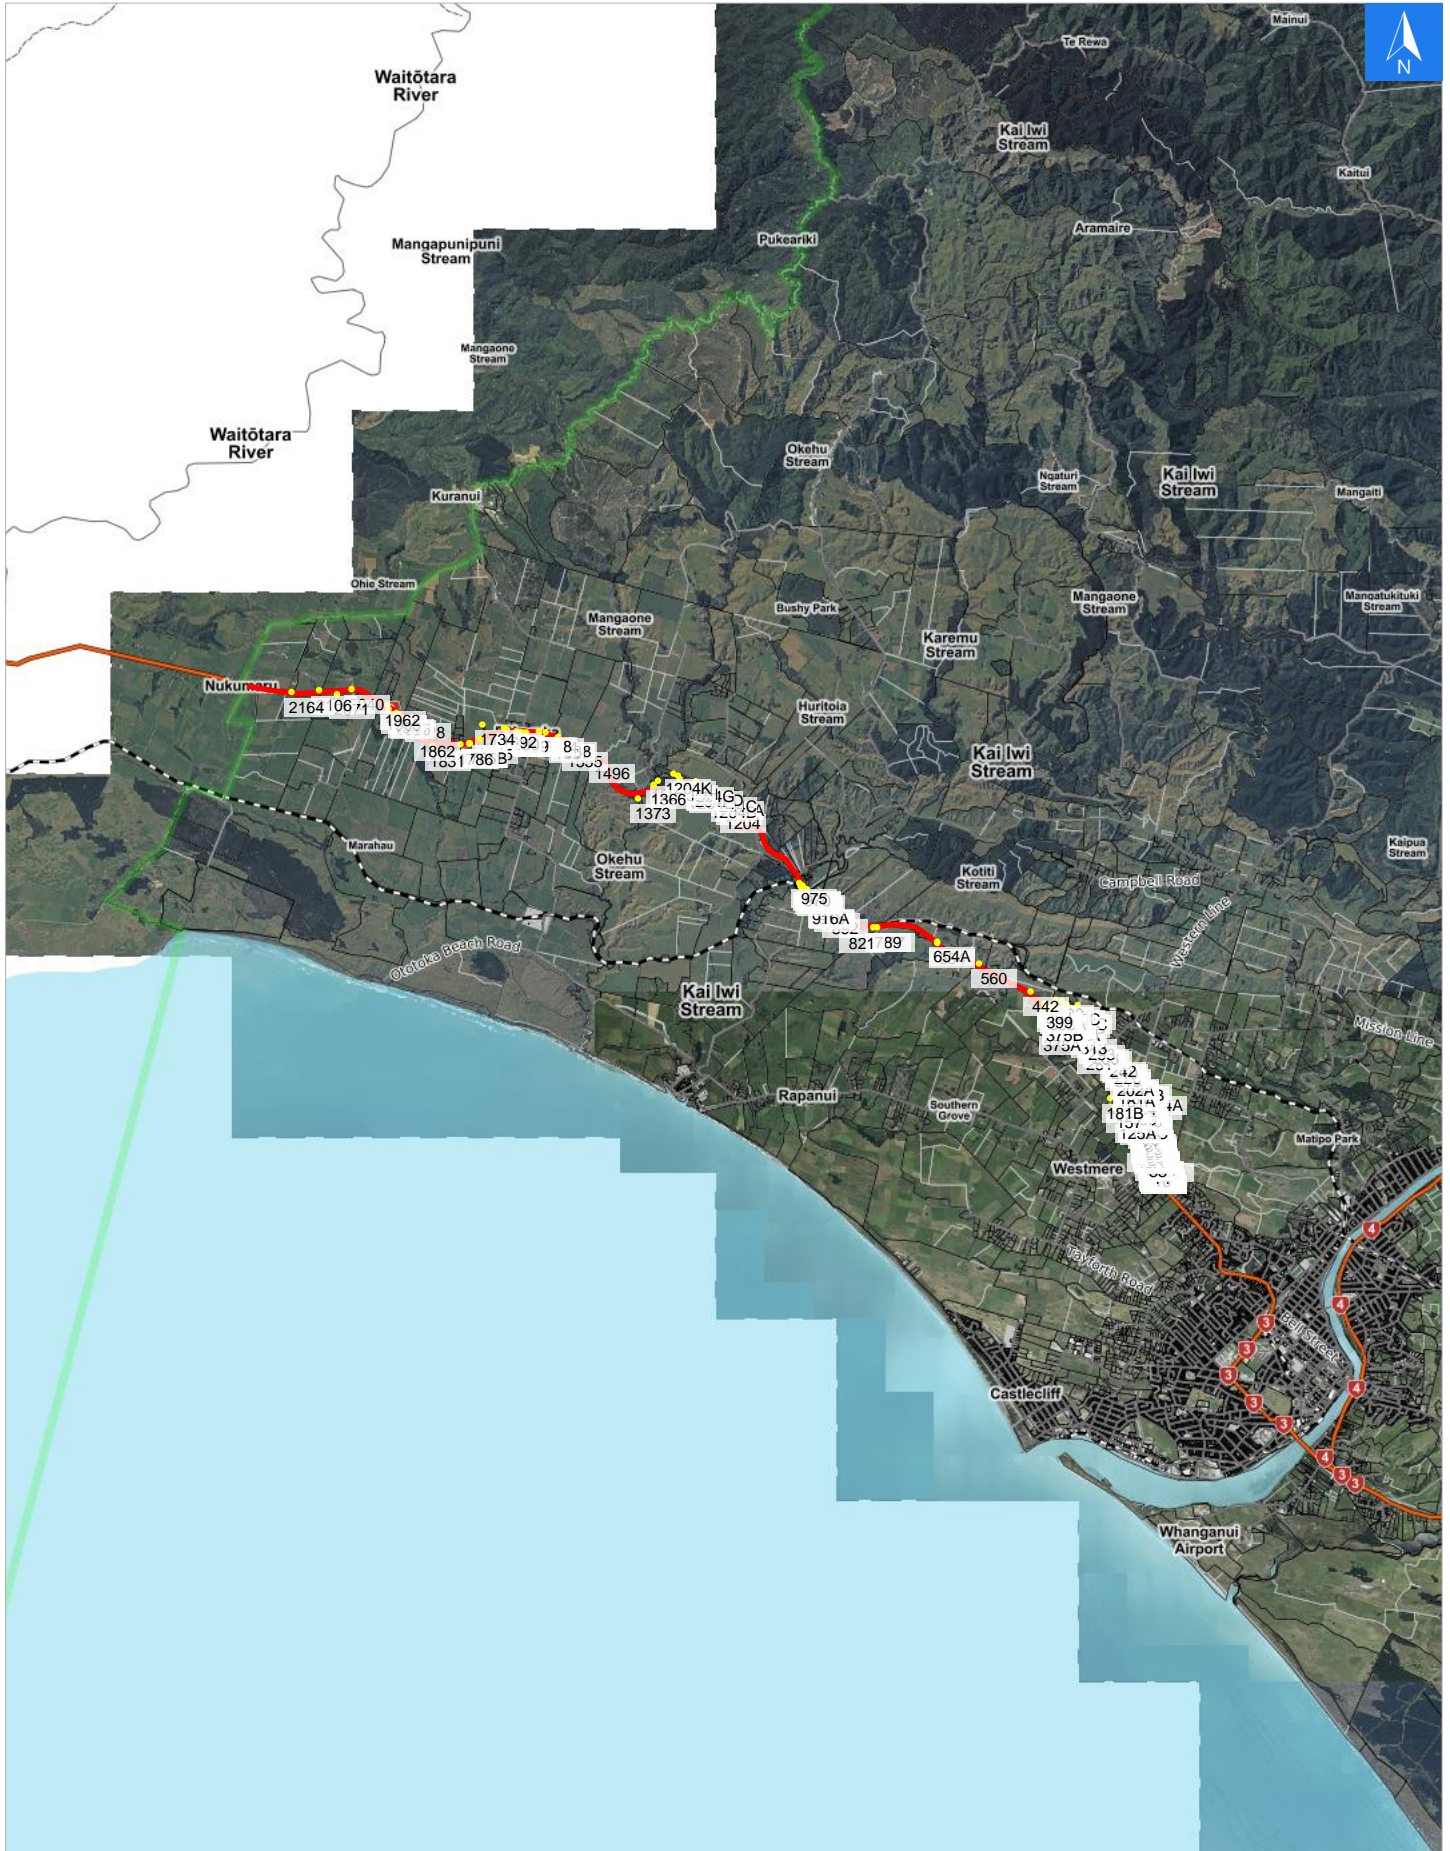

Disclaimer:

Digital map data sourced from Land Information New Zealand CROWN COPYRIGHT RESERVED.
The information displayed in the GIS has been taken from Whanganui District Council's databases and maps.
It is made available in good faith but its accuracy or completeness is not guaranteed. If the information is relied on in support of a resource consent it should be verified independently.

Wednesday, September 25, 2024

Scale 1: 150000

Wednesday, September 25, 2024

Disclaimer:

Digital map data sourced from Land Information New Zealand CROWN COPYRIGHT RESERVED.
The information displayed in the GIS has been taken from Whanganui District Council's databases and maps.
It is made available in good faith but its accuracy or completeness is not guaranteed. If the information is relied on in support of a resource consent it should be verified independently.