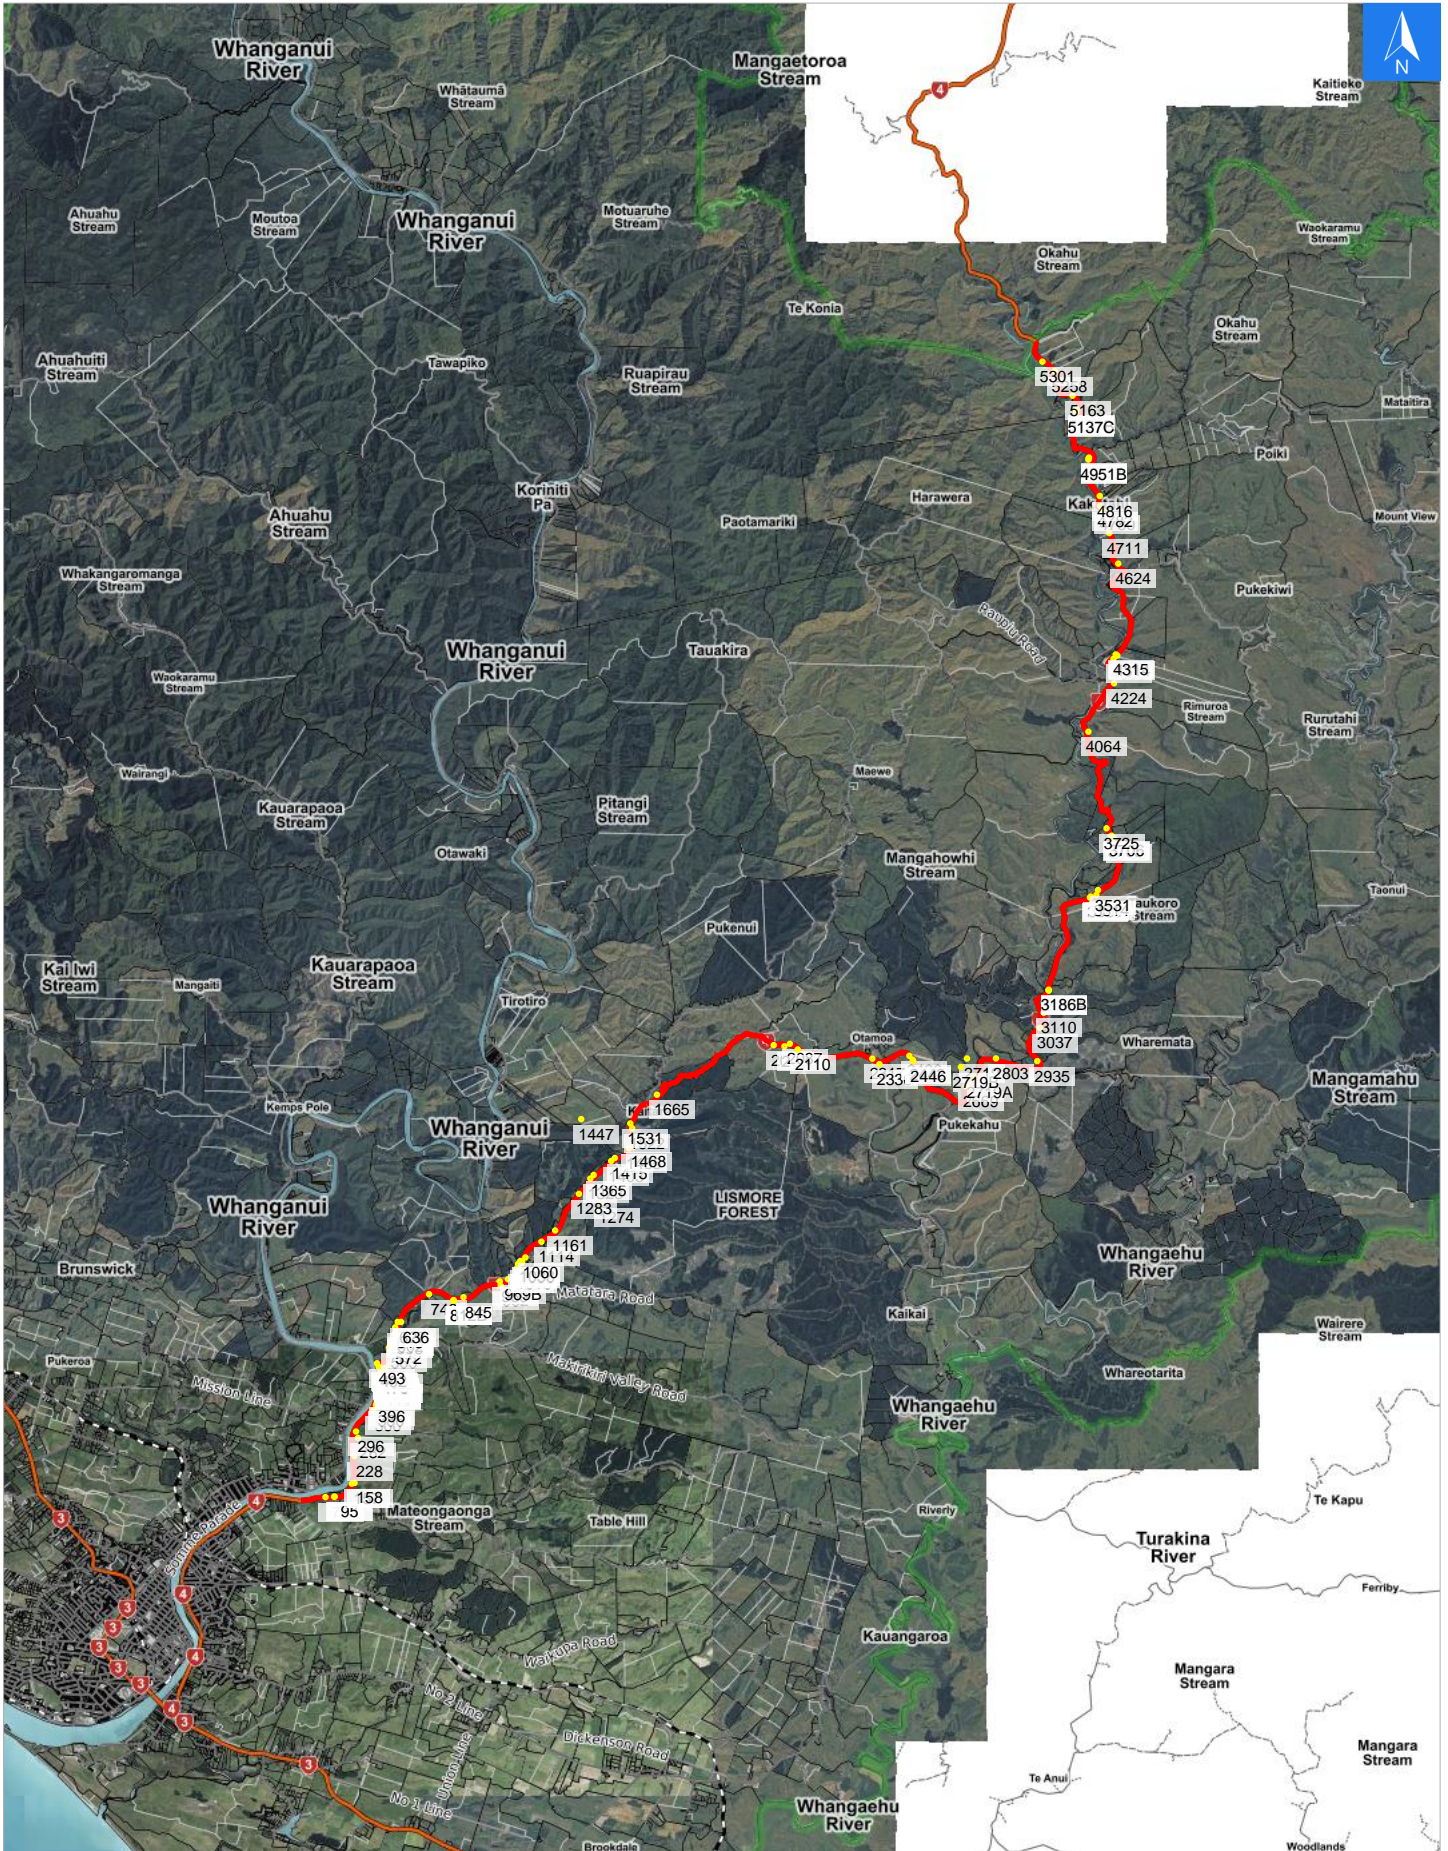

Disclaimer:

Digital map data sourced from Land Information New Zealand CROWN COPYRIGHT RESERVED.
The information displayed in the GIS has been taken from Whanganui District Council's databases and maps.
It is made available in good faith but its accuracy or completeness is not guaranteed. If the information is relied on in support of a resource consent it should be verified independently.

Wednesday, September 25, 2024

Scale 1: 200000

Wednesday, September 25, 2024

Disclaimer:

Digital map data sourced from Land Information New Zealand CROWN COPYRIGHT RESERVED.
The information displayed in the GIS has been taken from Whanganui District Council's databases and maps.
It is made available in good faith but its accuracy or completeness is not guaranteed. If the information is relied on in support of a resource consent it should be verified independently.