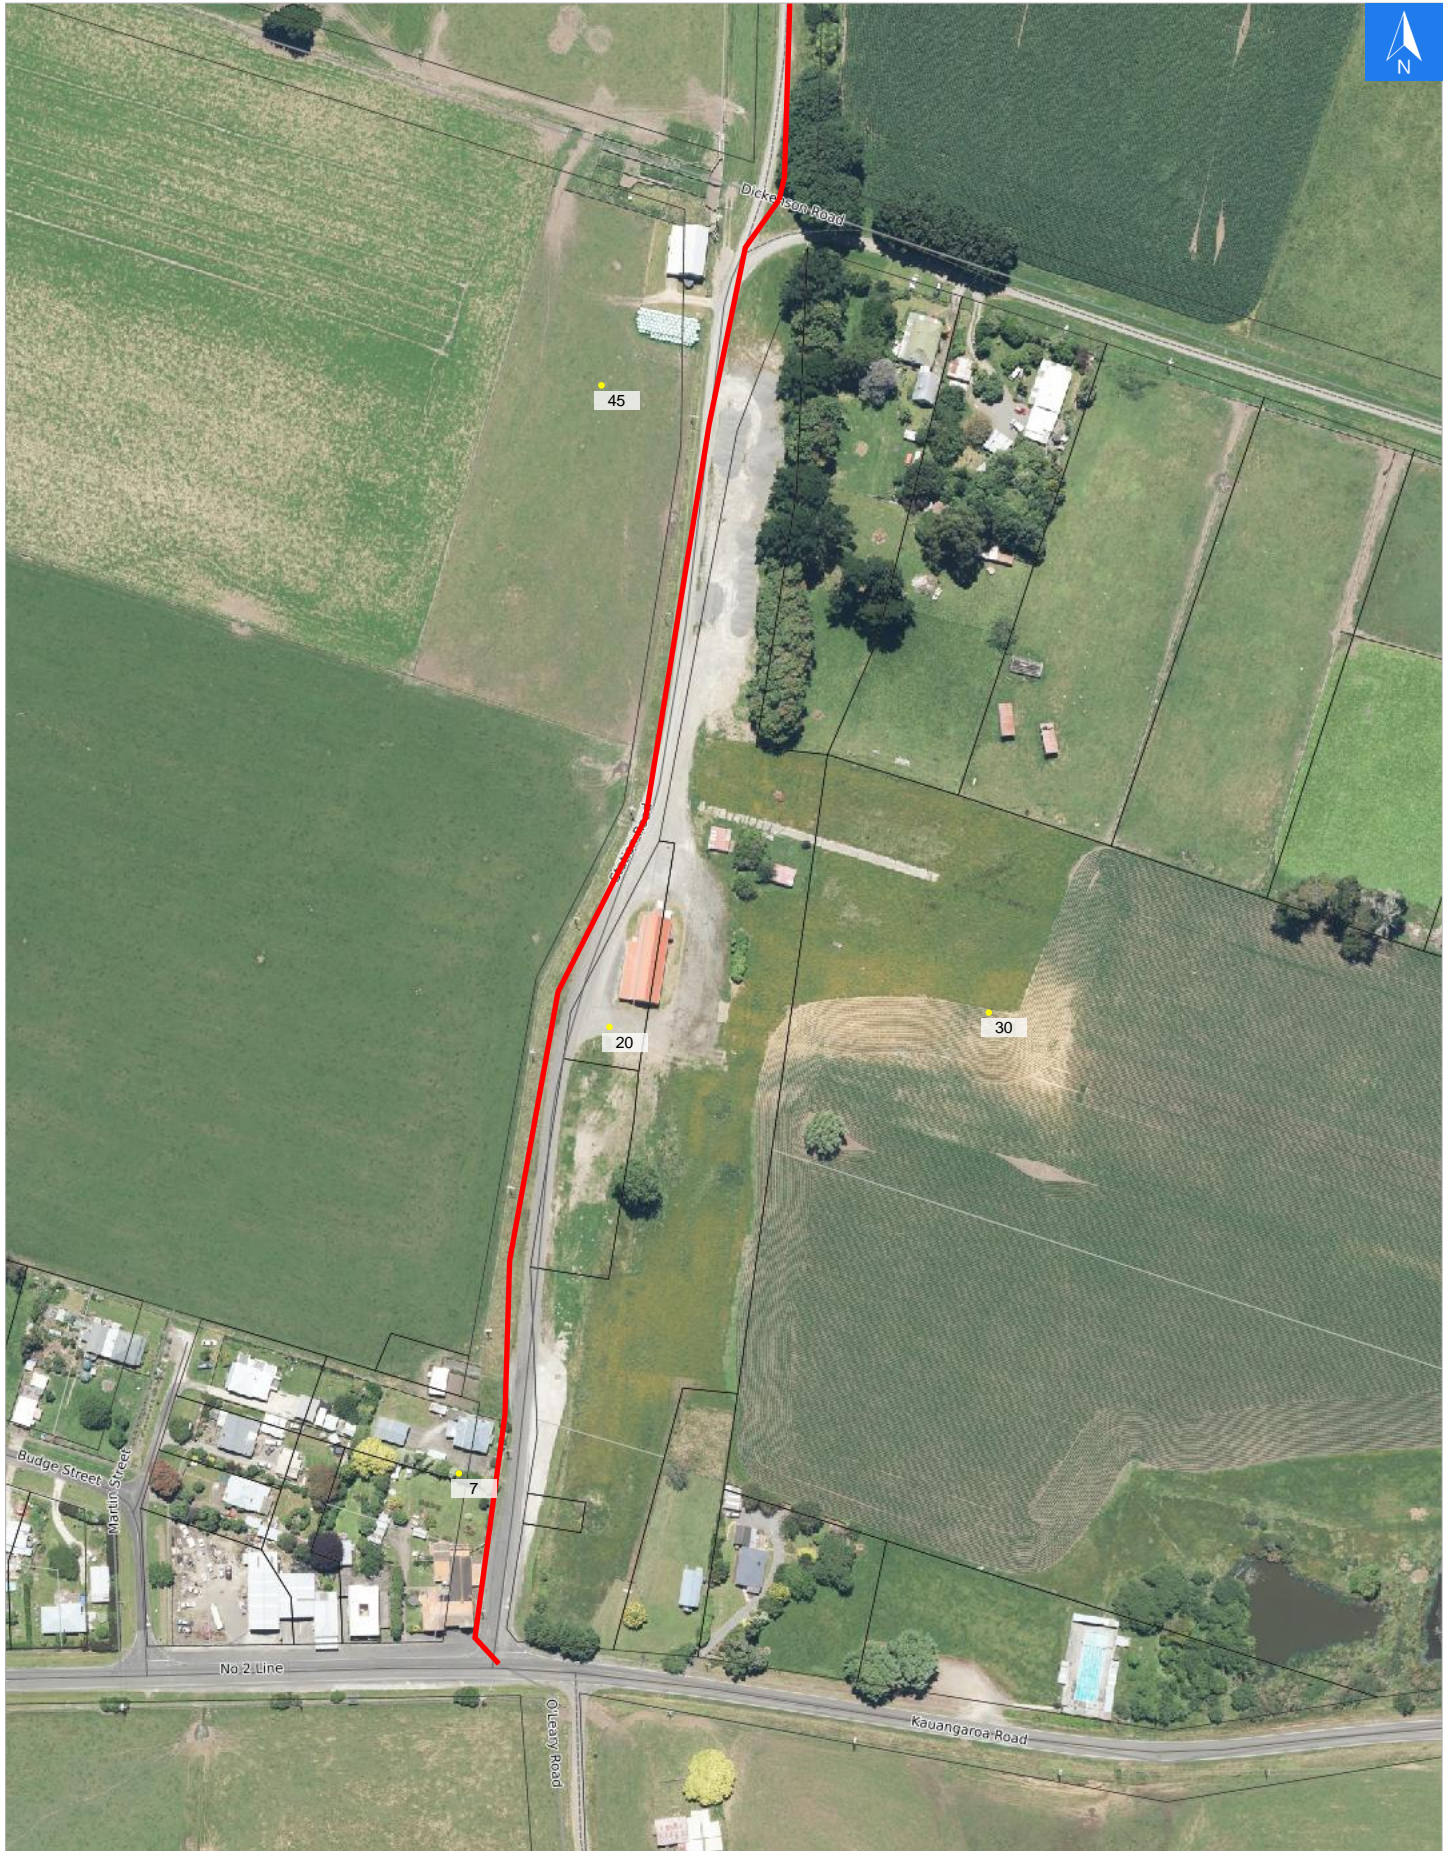

Wednesday, September 25, 2024

Disclaimer:

Digital map data sourced from Land Information New Zealand CROWN COPYRIGHT RESERVED.
The information displayed in the GIS has been taken from Whanganui District Council's databases and maps.
It is made available in good faith but its accuracy or completeness is not guaranteed. If the information is relied on in support of a resource consent it should be verified independently.

Scale 1: 2500

Wednesday, September 25, 2024

Disclaimer:

Digital map data sourced from Land Information New Zealand CROWN COPYRIGHT RESERVED.
The information displayed in the GIS has been taken from Whanganui District Council's databases and maps.
It is made available in good faith but its accuracy or completeness is not guaranteed. If the information is relied on in support of a resource consent it should be verified independently.

Road Evacuation Addresses

Data sourced from LINZ

LINZ Address	Notes	Date Time Visited	Placard
7 Station Road, Fordell			W Y1 Y2 R1 R2
20 Station Road, Fordell			W Y1 Y2 R1 R2
30 Station Road, Fordell			W Y1 Y2 R1 R2
45 Station Road, Fordell			W Y1 Y2 R1 R2