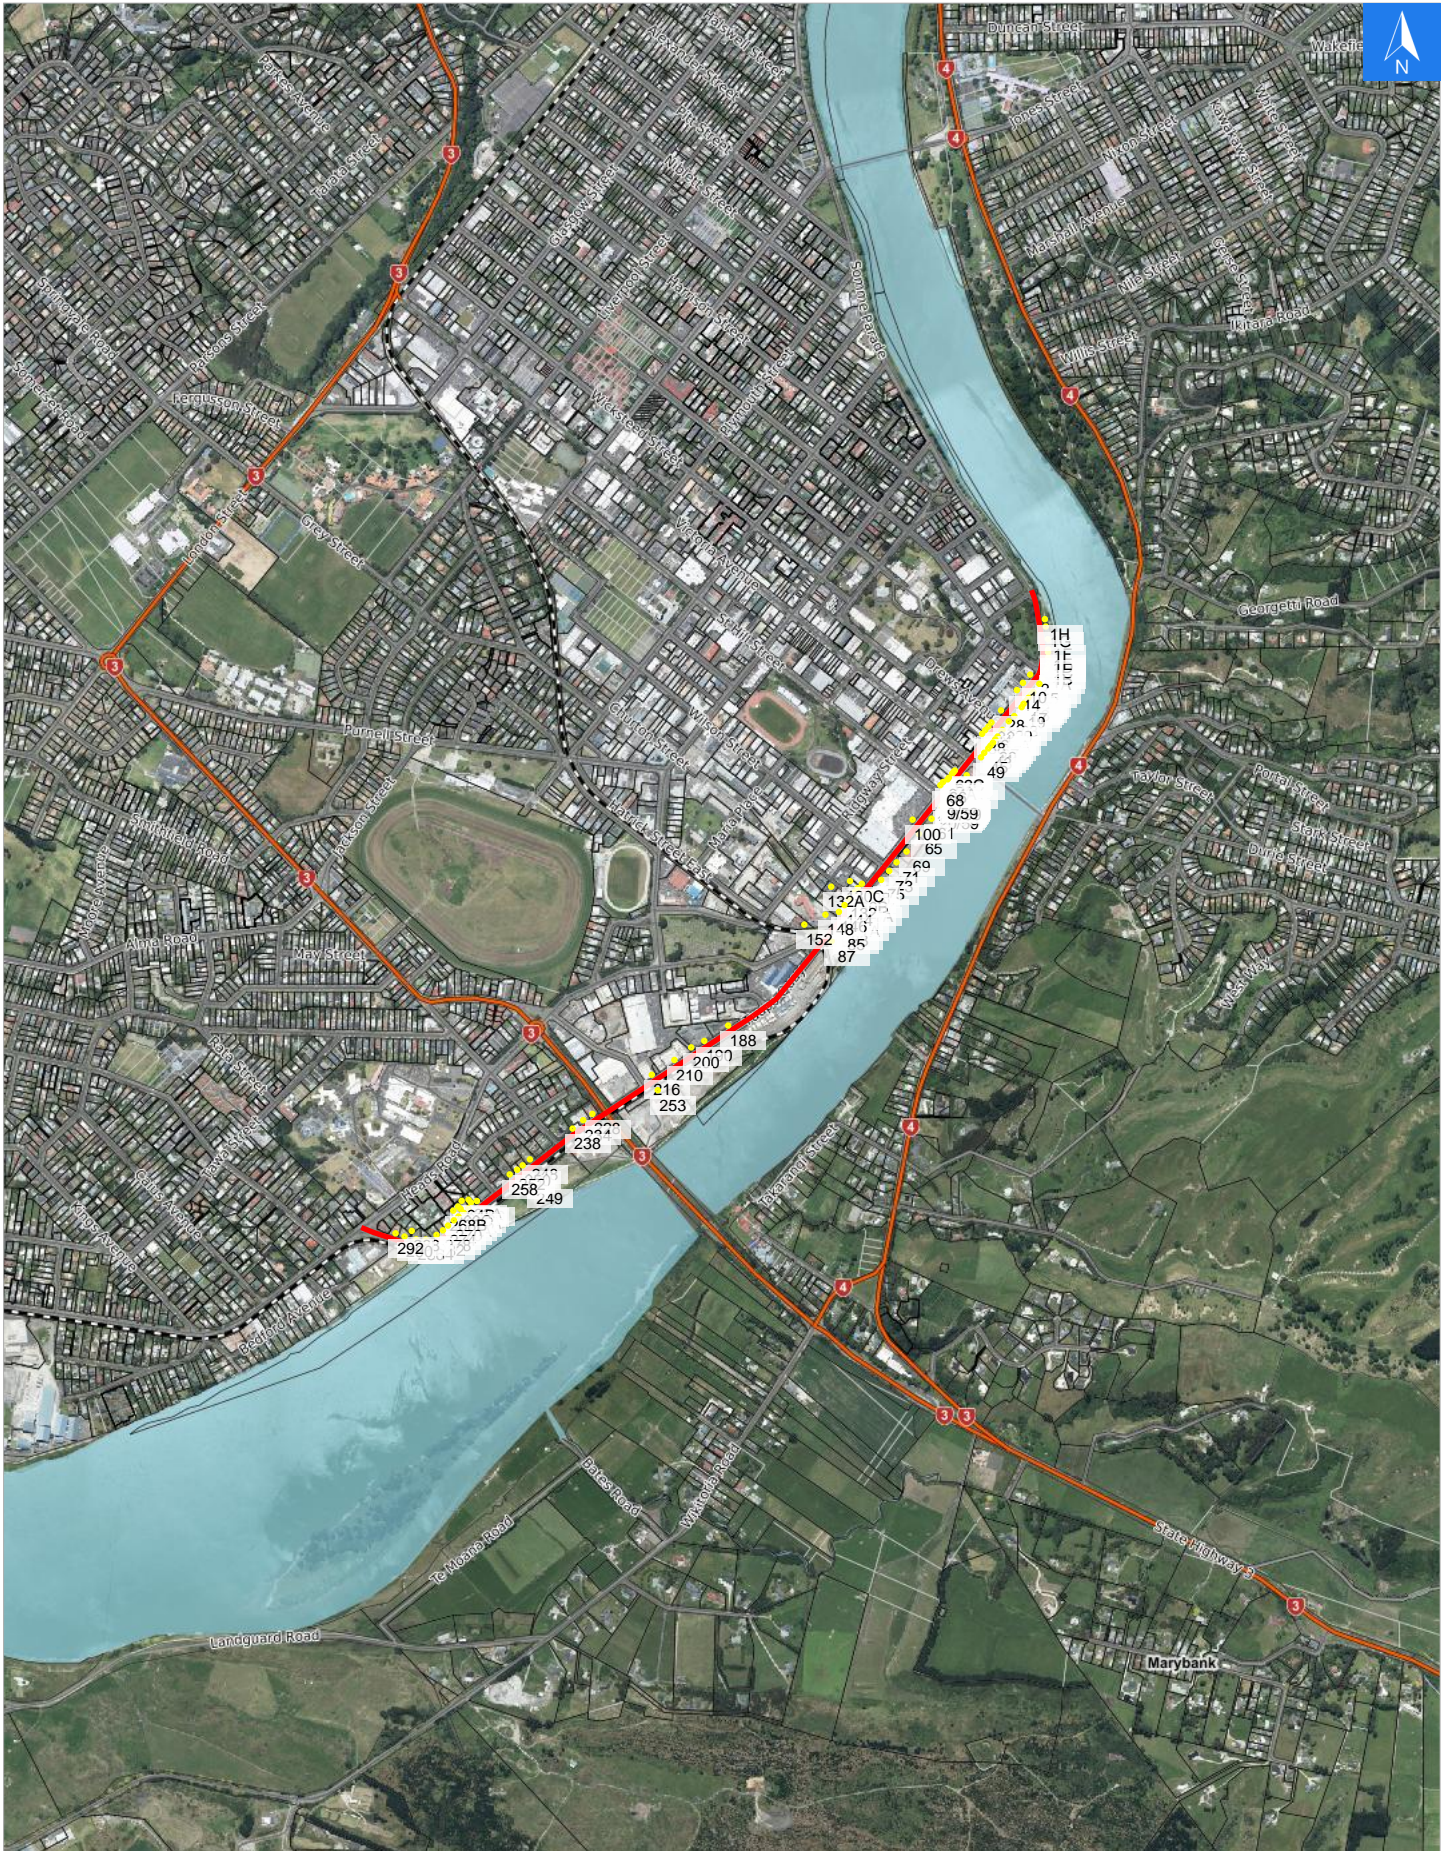

Disclaimer:

Digital map data sourced from Land Information New Zealand CROWN COPYRIGHT RESERVED.  
The information displayed in the GIS has been taken from Whanganui District Council's databases and maps.  
It is made available in good faith but its accuracy or completeness is not guaranteed. If the information is relied on in support of a resource consent it should be verified independently.

Wednesday, September 25, 2024

Scale 1: 20000

Wednesday, September 25, 2024

### Disclaimer:

Digital map data sourced from Land Information New Zealand CROWN COPYRIGHT RESERVED.  
The information displayed in the GIS has been taken from Whanganui District Council's databases and maps.  
It is made available in good faith but its accuracy or completeness is not guaranteed. If the information is relied on in support of a resource consent it should be verified independently.