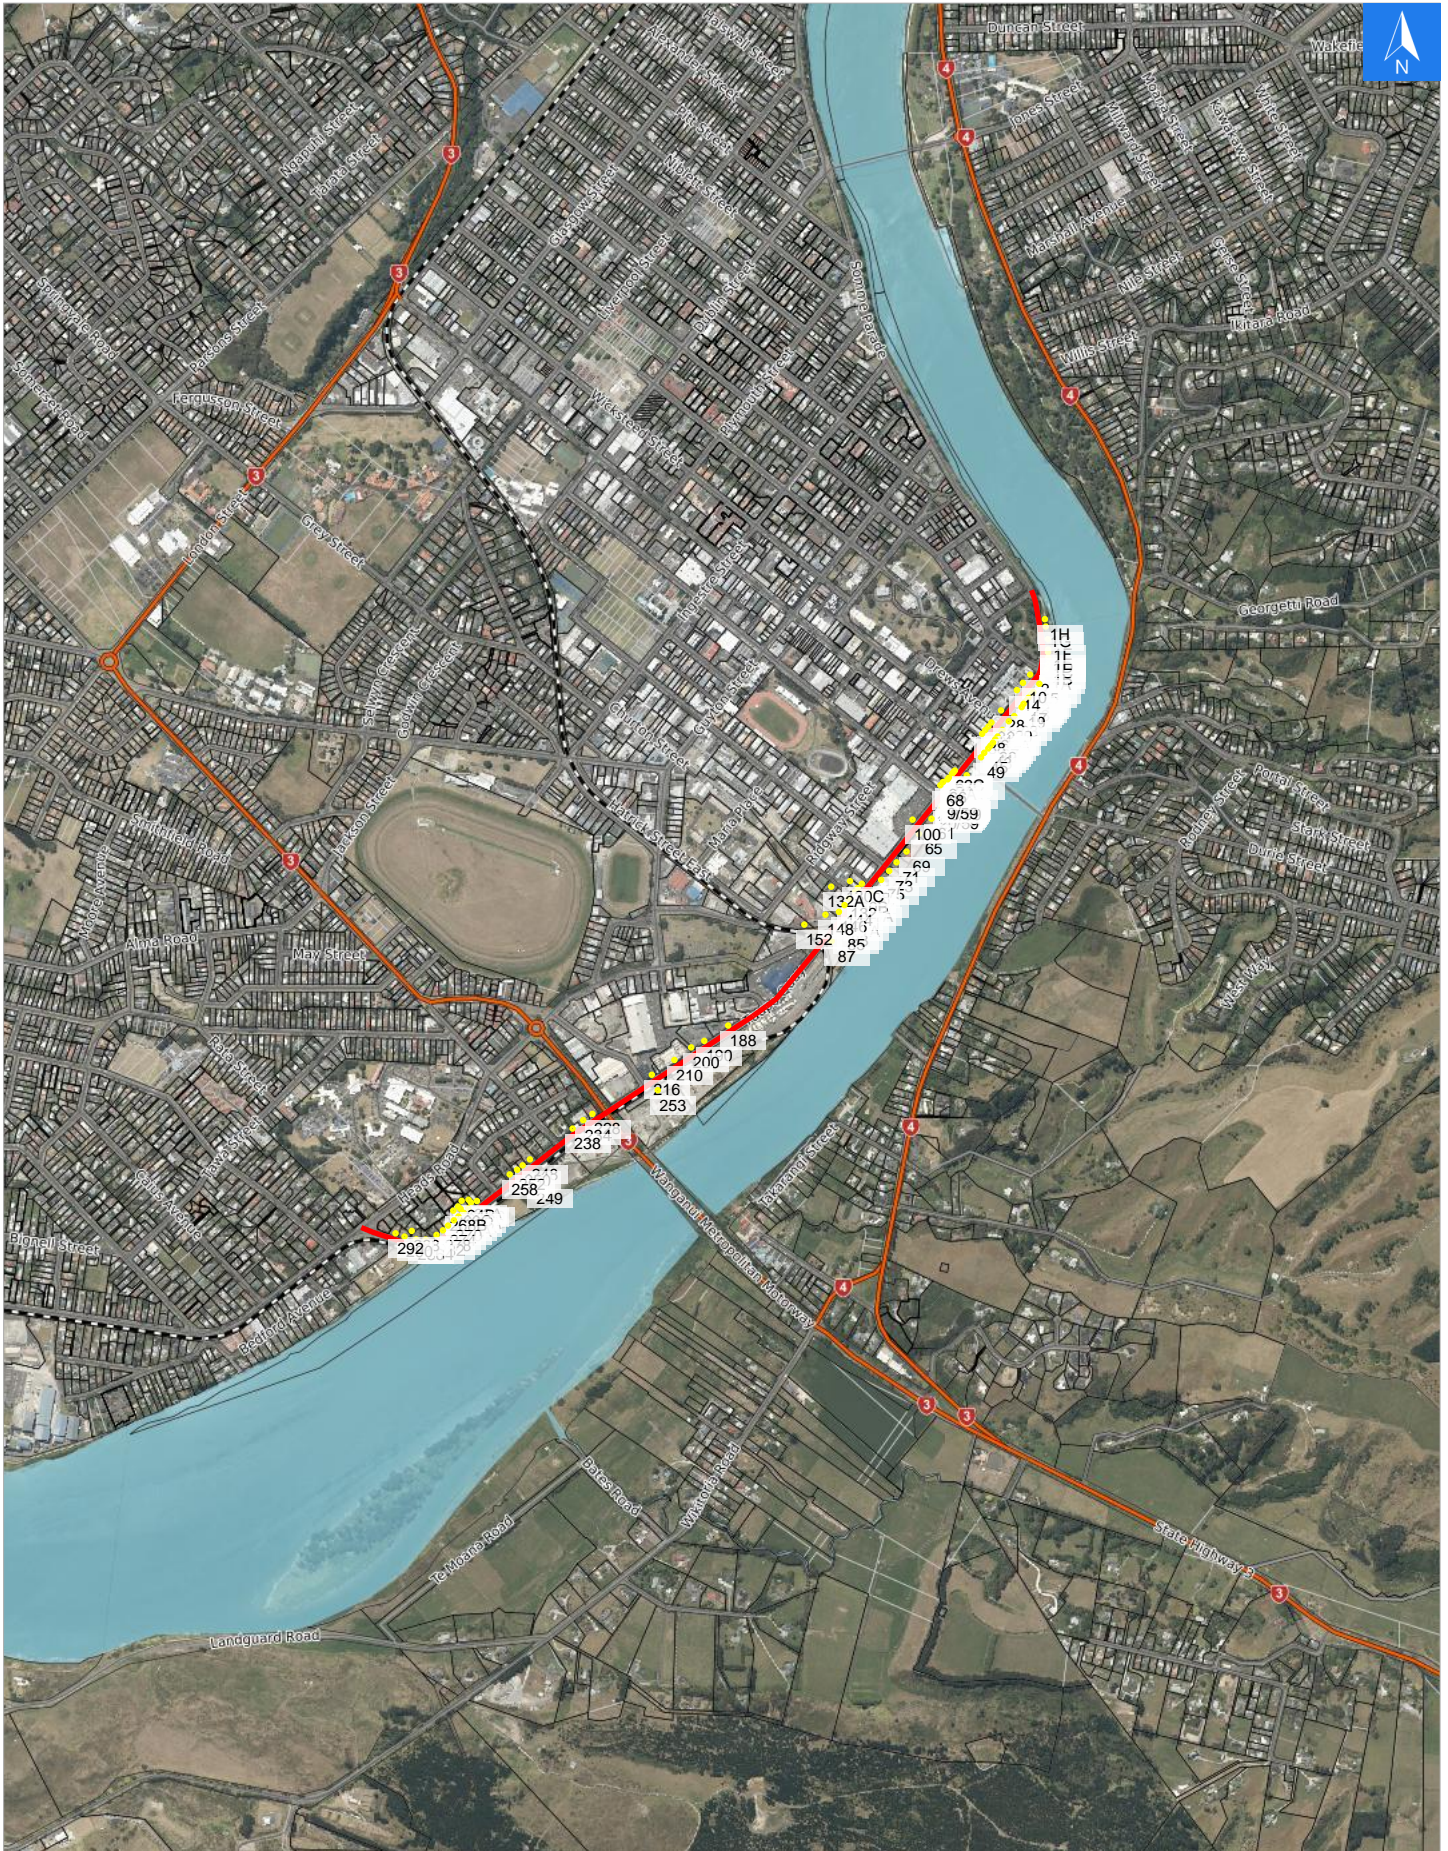

Wednesday, April 22, 2026

Disclaimer:

Digital map data sourced from Land Information New Zealand CROWN COPYRIGHT RESERVED.  
The information displayed in the GIS has been taken from Whanganui District Council's databases and maps.  
It is made available in good faith but its accuracy or completeness is not guaranteed. If the information is relied on in support of a resource consent it should be verified independently.

Scale 1: 20000

**Wednesday, April 22, 2026**

### Disclaimer:

Digital map data sourced from Land Information New Zealand CROWN COPYRIGHT RESERVED.  
The information displayed in the GIS has been taken from Whanganui District Council's databases and maps.  
It is made available in good faith but its accuracy or completeness is not guaranteed. If the information is relied on in support of a resource consent it should be verified independently.