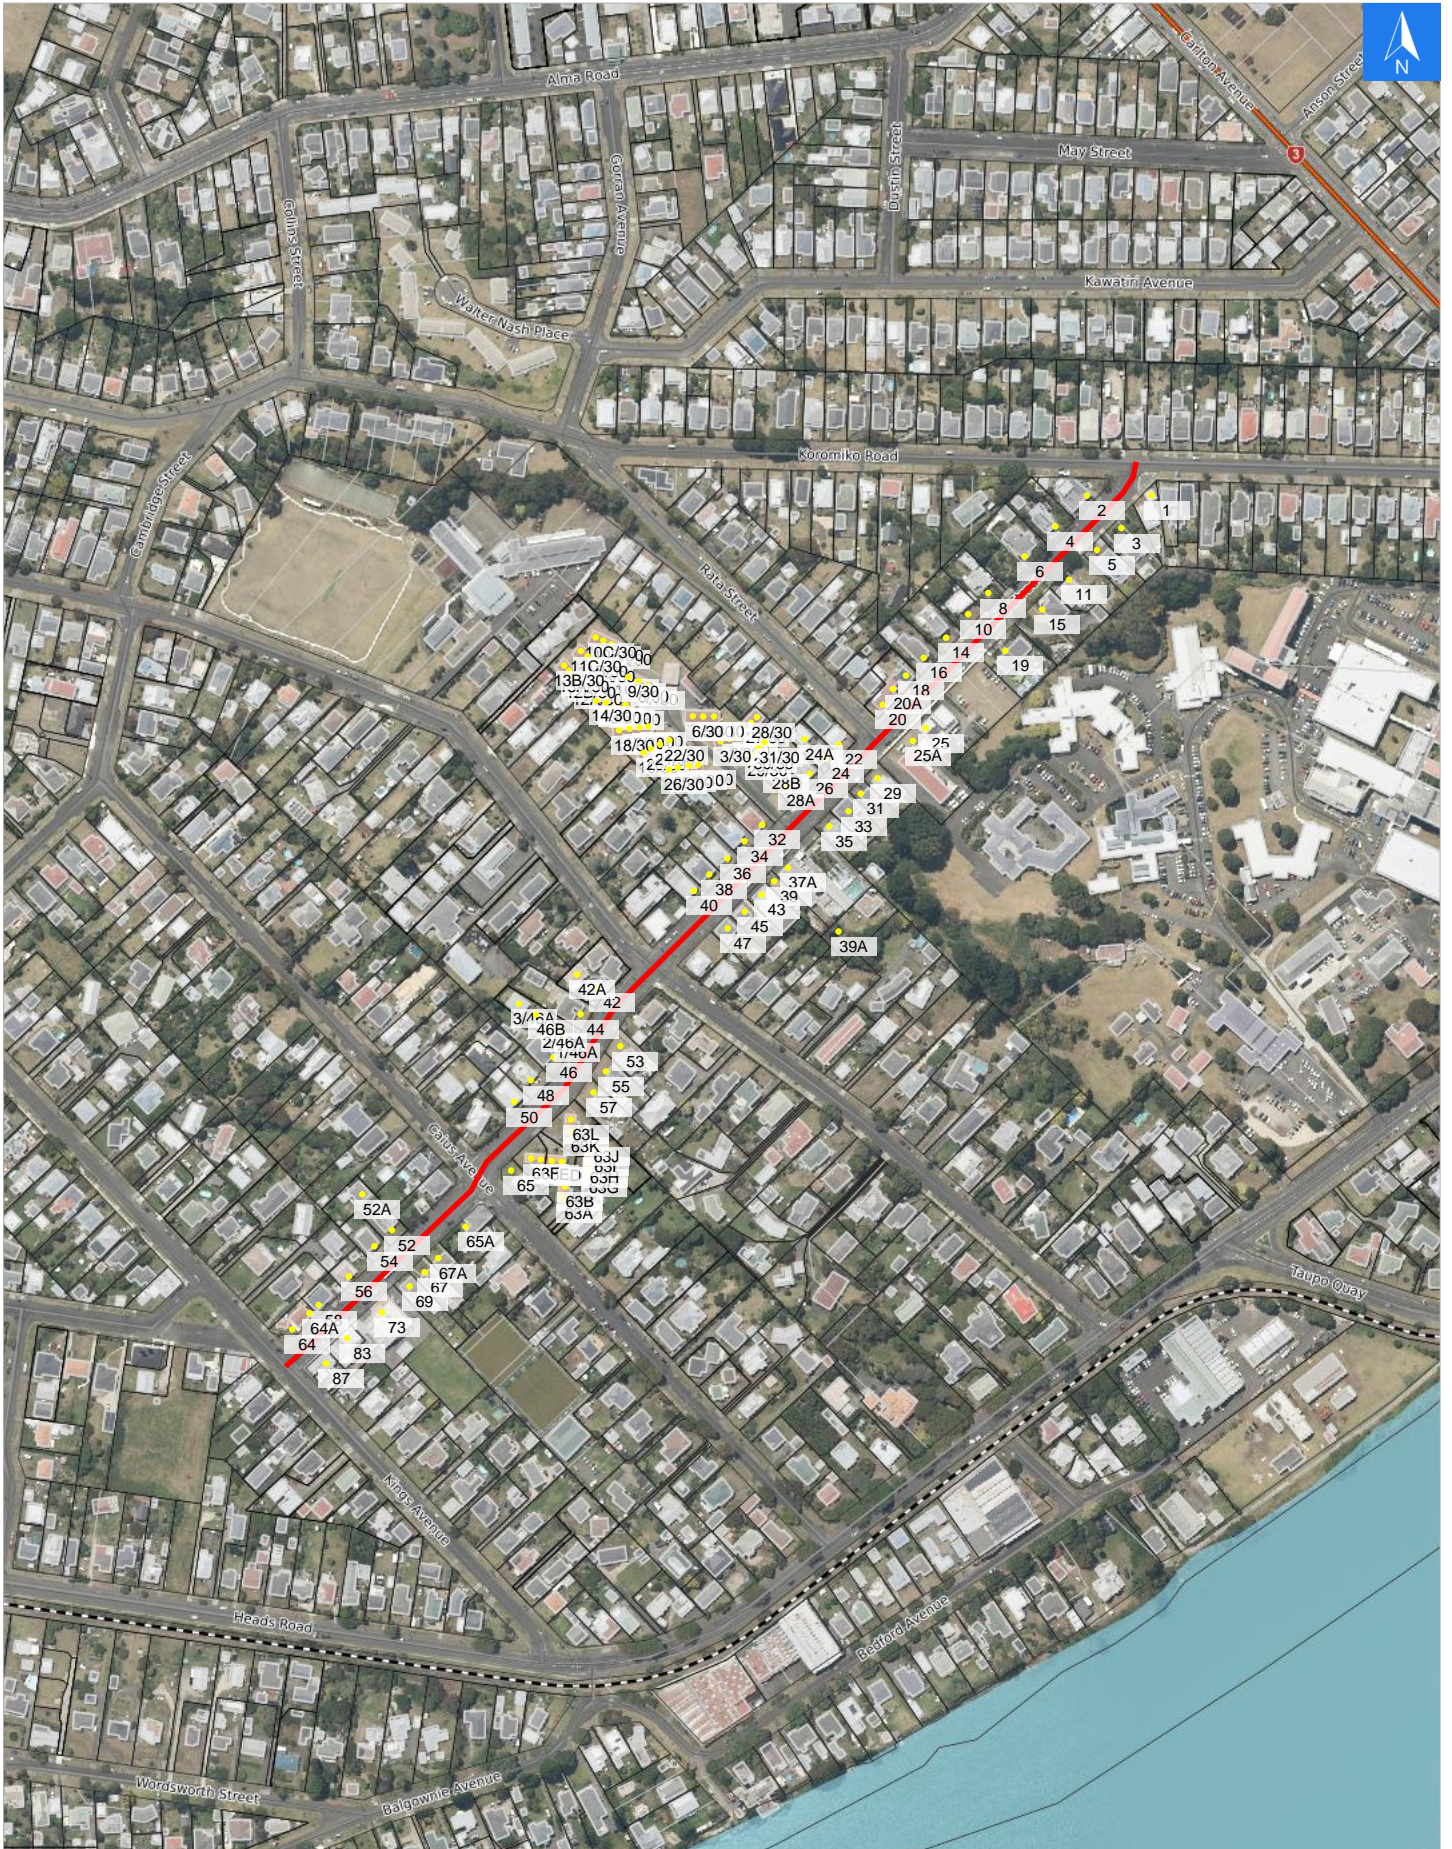

Wednesday, April 15, 2026

Disclaimer:

Digital map data sourced from Land Information New Zealand CROWN COPYRIGHT RESERVED. The information displayed in the GIS has been taken from Whanganui District Council's databases and maps. It is made available in good faith but its accuracy or completeness is not guaranteed. If the information is relied on in support of a resource consent it should be verified independently.

Scale 1: 5000

Wednesday, April 15, 2026

Disclaimer:

Digital map data sourced from Land Information New Zealand CROWN COPYRIGHT RESERVED.
The information displayed in the GIS has been taken from Whanganui District Council's databases and maps.
It is made available in good faith but its accuracy or completeness is not guaranteed. If the information is relied on in support of a resource consent it should be verified independently.