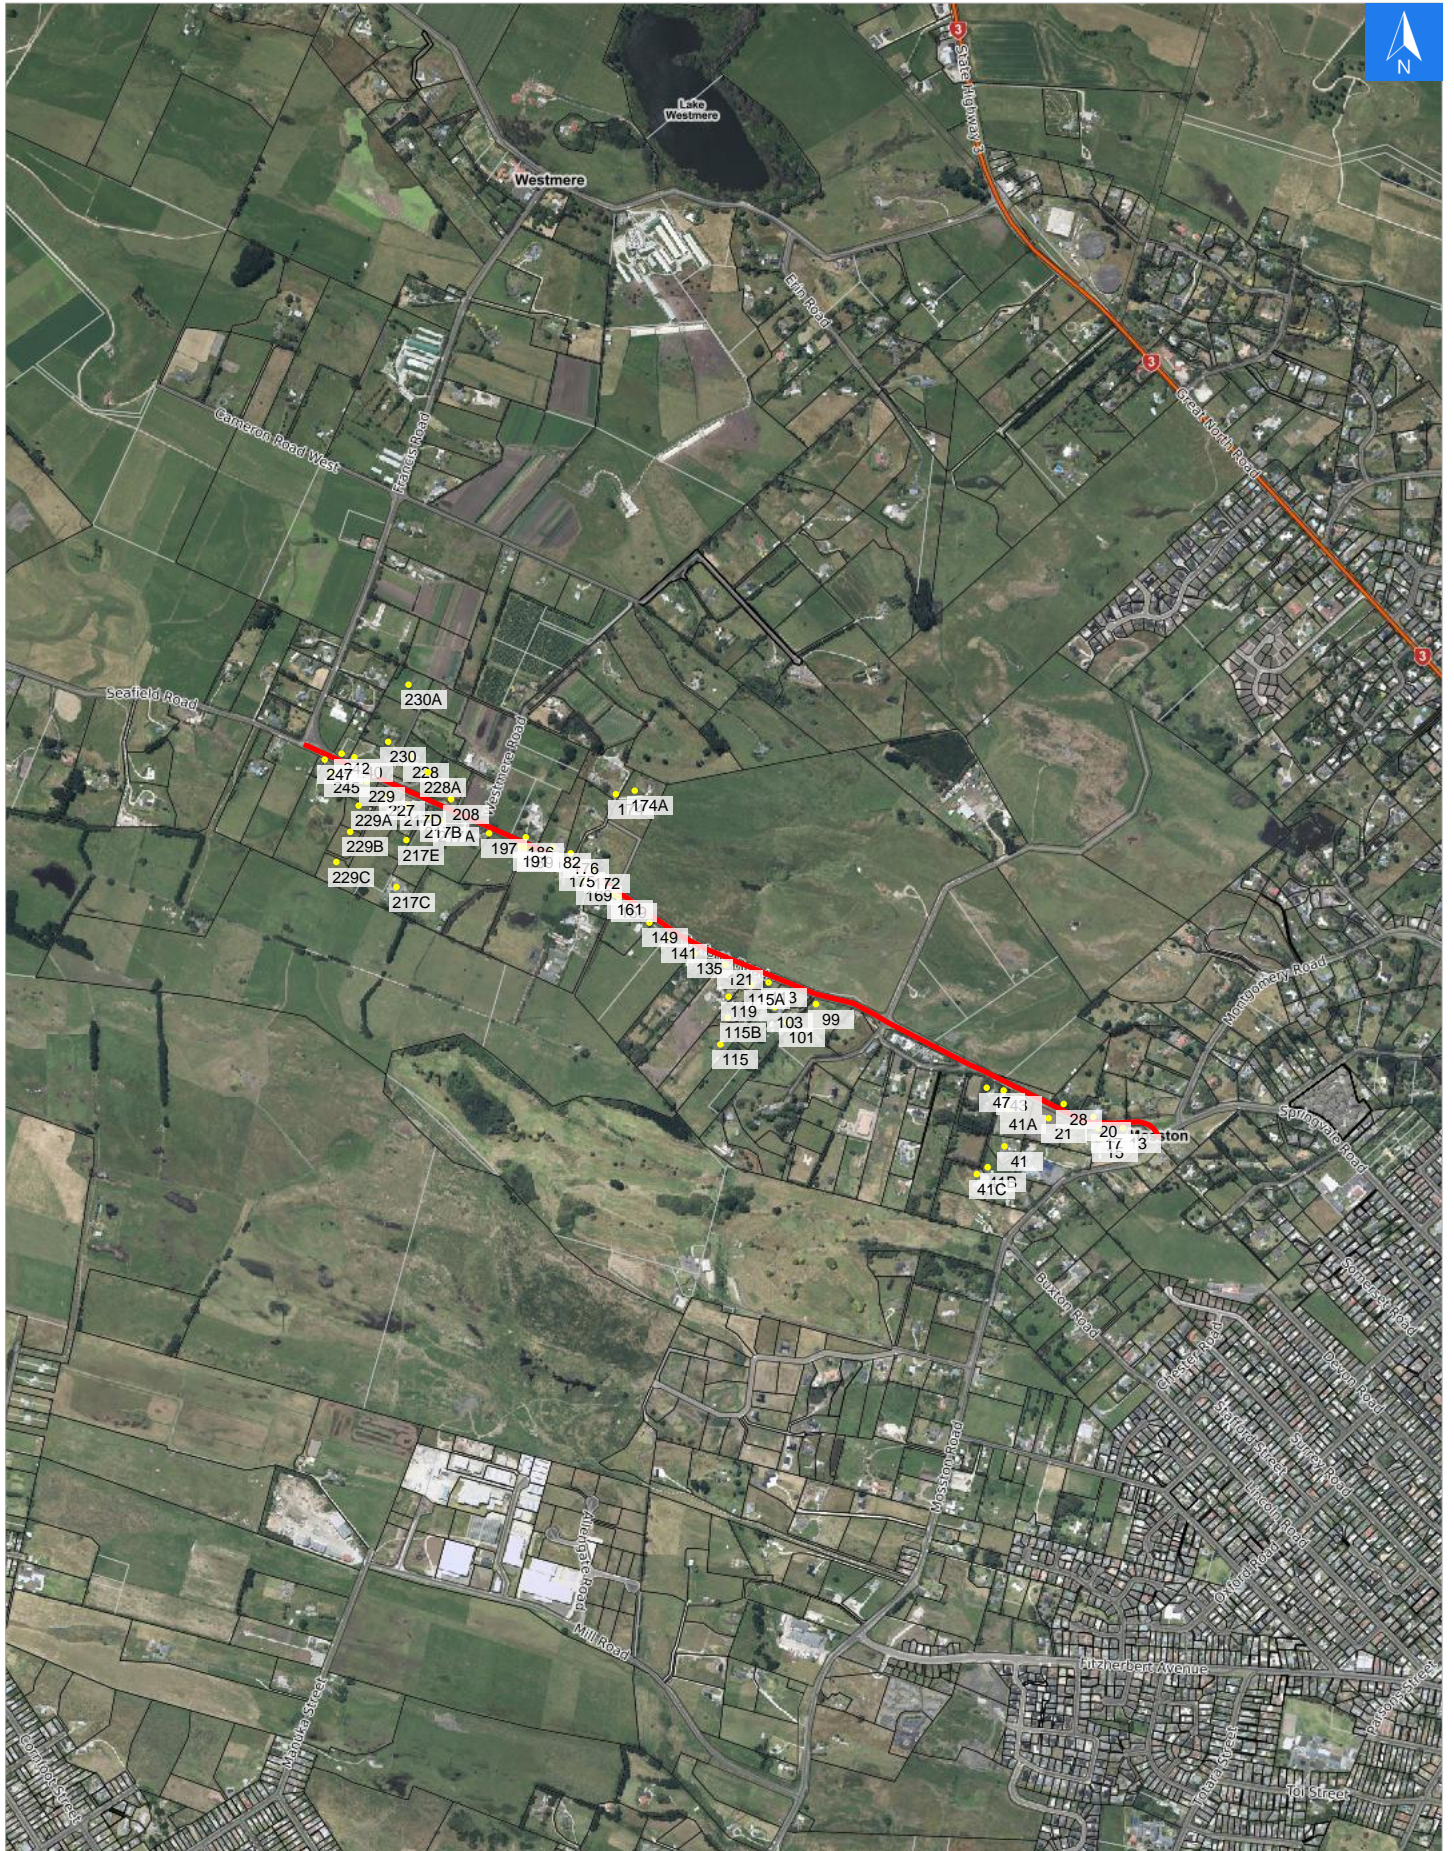

Disclaimer:

Digital map data sourced from Land Information New Zealand CROWN COPYRIGHT RESERVED.  
The information displayed in the GIS has been taken from Whanganui District Council's databases and maps.  
It is made available in good faith but its accuracy or completeness is not guaranteed. If the information is relied on in support of a resource consent it should be verified independently.

Wednesday, September 25, 2024

Scale 1: 20000

Wednesday, September 25, 2024

### Disclaimer:

Digital map data sourced from Land Information New Zealand CROWN COPYRIGHT RESERVED.  
The information displayed in the GIS has been taken from Whanganui District Council's databases and maps.  
It is made available in good faith but its accuracy or completeness is not guaranteed. If the information is relied on in support of a resource consent it should be verified independently.

<b>LINZ Address</b>	<b>Notes</b>	<b>Date Time Visited</b>	<b>Placard</b>
227 Tayforth Road, Westmere, Whanganui			W Y1 Y2 R1 R2
228 Tayforth Road, Westmere, Whanganui			W Y1 Y2 R1 R2
228A Tayforth Road, Westmere, Whanganui			W Y1 Y2 R1 R2
229 Tayforth Road, Westmere, Whanganui			W Y1 Y2 R1 R2
229A Tayforth Road, Westmere, Whanganui			W Y1 Y2 R1 R2
229B Tayforth Road, Westmere, Whanganui			W Y1 Y2 R1 R2
229C Tayforth Road, Westmere, Whanganui			W Y1 Y2 R1 R2
230 Tayforth Road, Westmere, Whanganui			W Y1 Y2 R1 R2
230A Tayforth Road, Westmere, Whanganui			W Y1 Y2 R1 R2
240 Tayforth Road, Westmere, Whanganui			W Y1 Y2 R1 R2
242 Tayforth Road, Westmere, Whanganui			W Y1 Y2 R1 R2
245 Tayforth Road, Westmere, Whanganui			W Y1 Y2 R1 R2
247 Tayforth Road, Westmere, Whanganui			W Y1 Y2 R1 R2