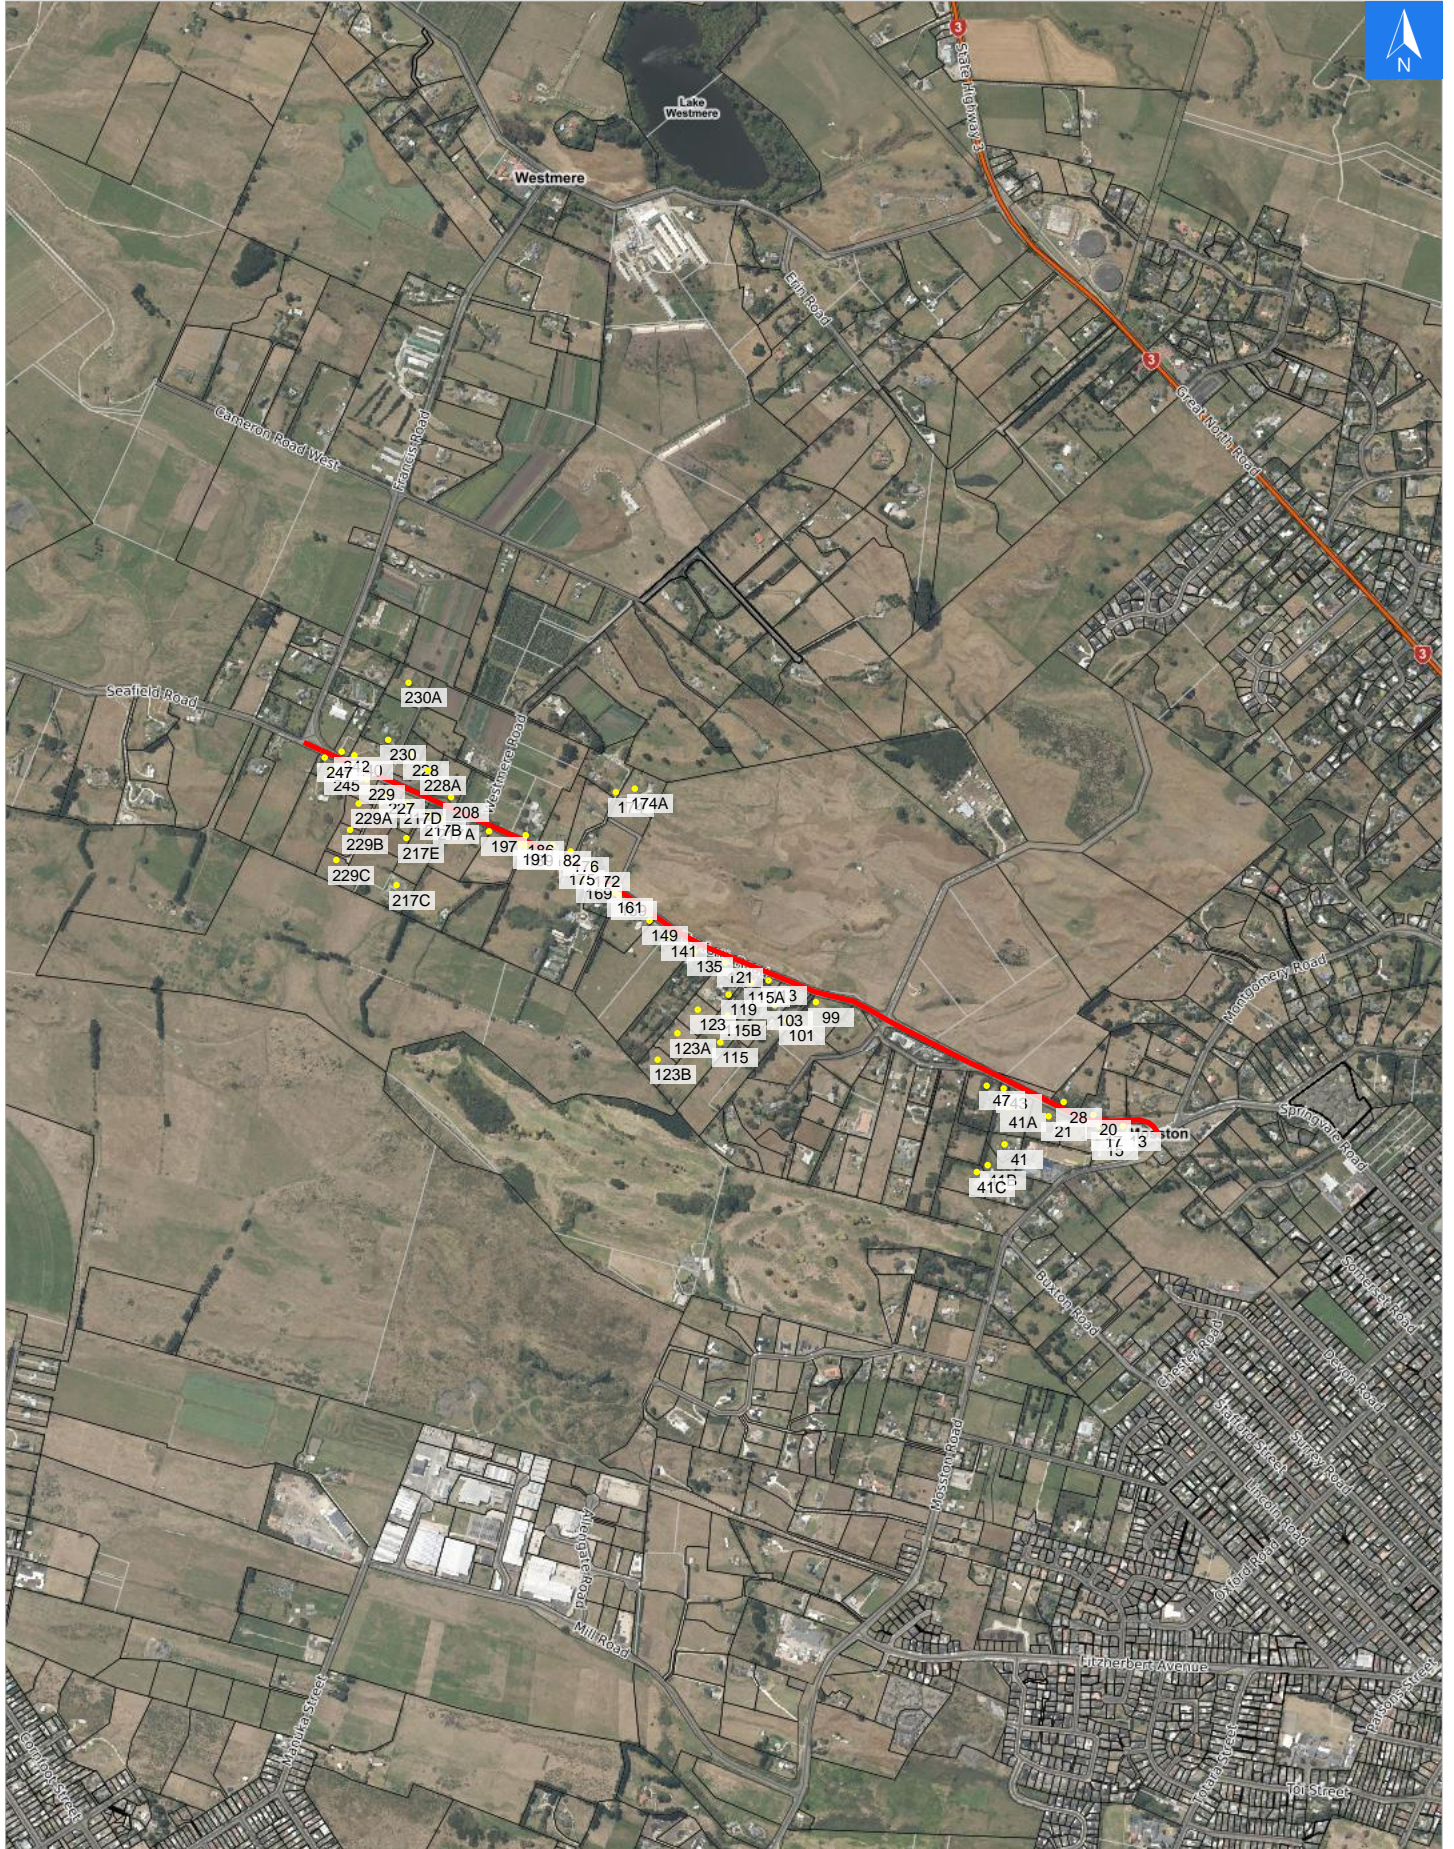

Wednesday, April 15, 2026

Disclaimer:

Digital map data sourced from Land Information New Zealand CROWN COPYRIGHT RESERVED.  
The information displayed in the GIS has been taken from Whanganui District Council's databases and maps.  
It is made available in good faith but its accuracy or completeness is not guaranteed. If the information is relied on in support of a resource consent it should be verified independently.

Scale 1: 20000

**Wednesday, April 15, 2026**

**Disclaimer:**

Digital map data sourced from Land Information New Zealand CROWN COPYRIGHT RESERVED.  
The information displayed in the GIS has been taken from Whanganui District Council's databases and maps.  
It is made available in good faith but its accuracy or completeness is not guaranteed. If the information is relied on in support of a resource consent it should be verified independently.