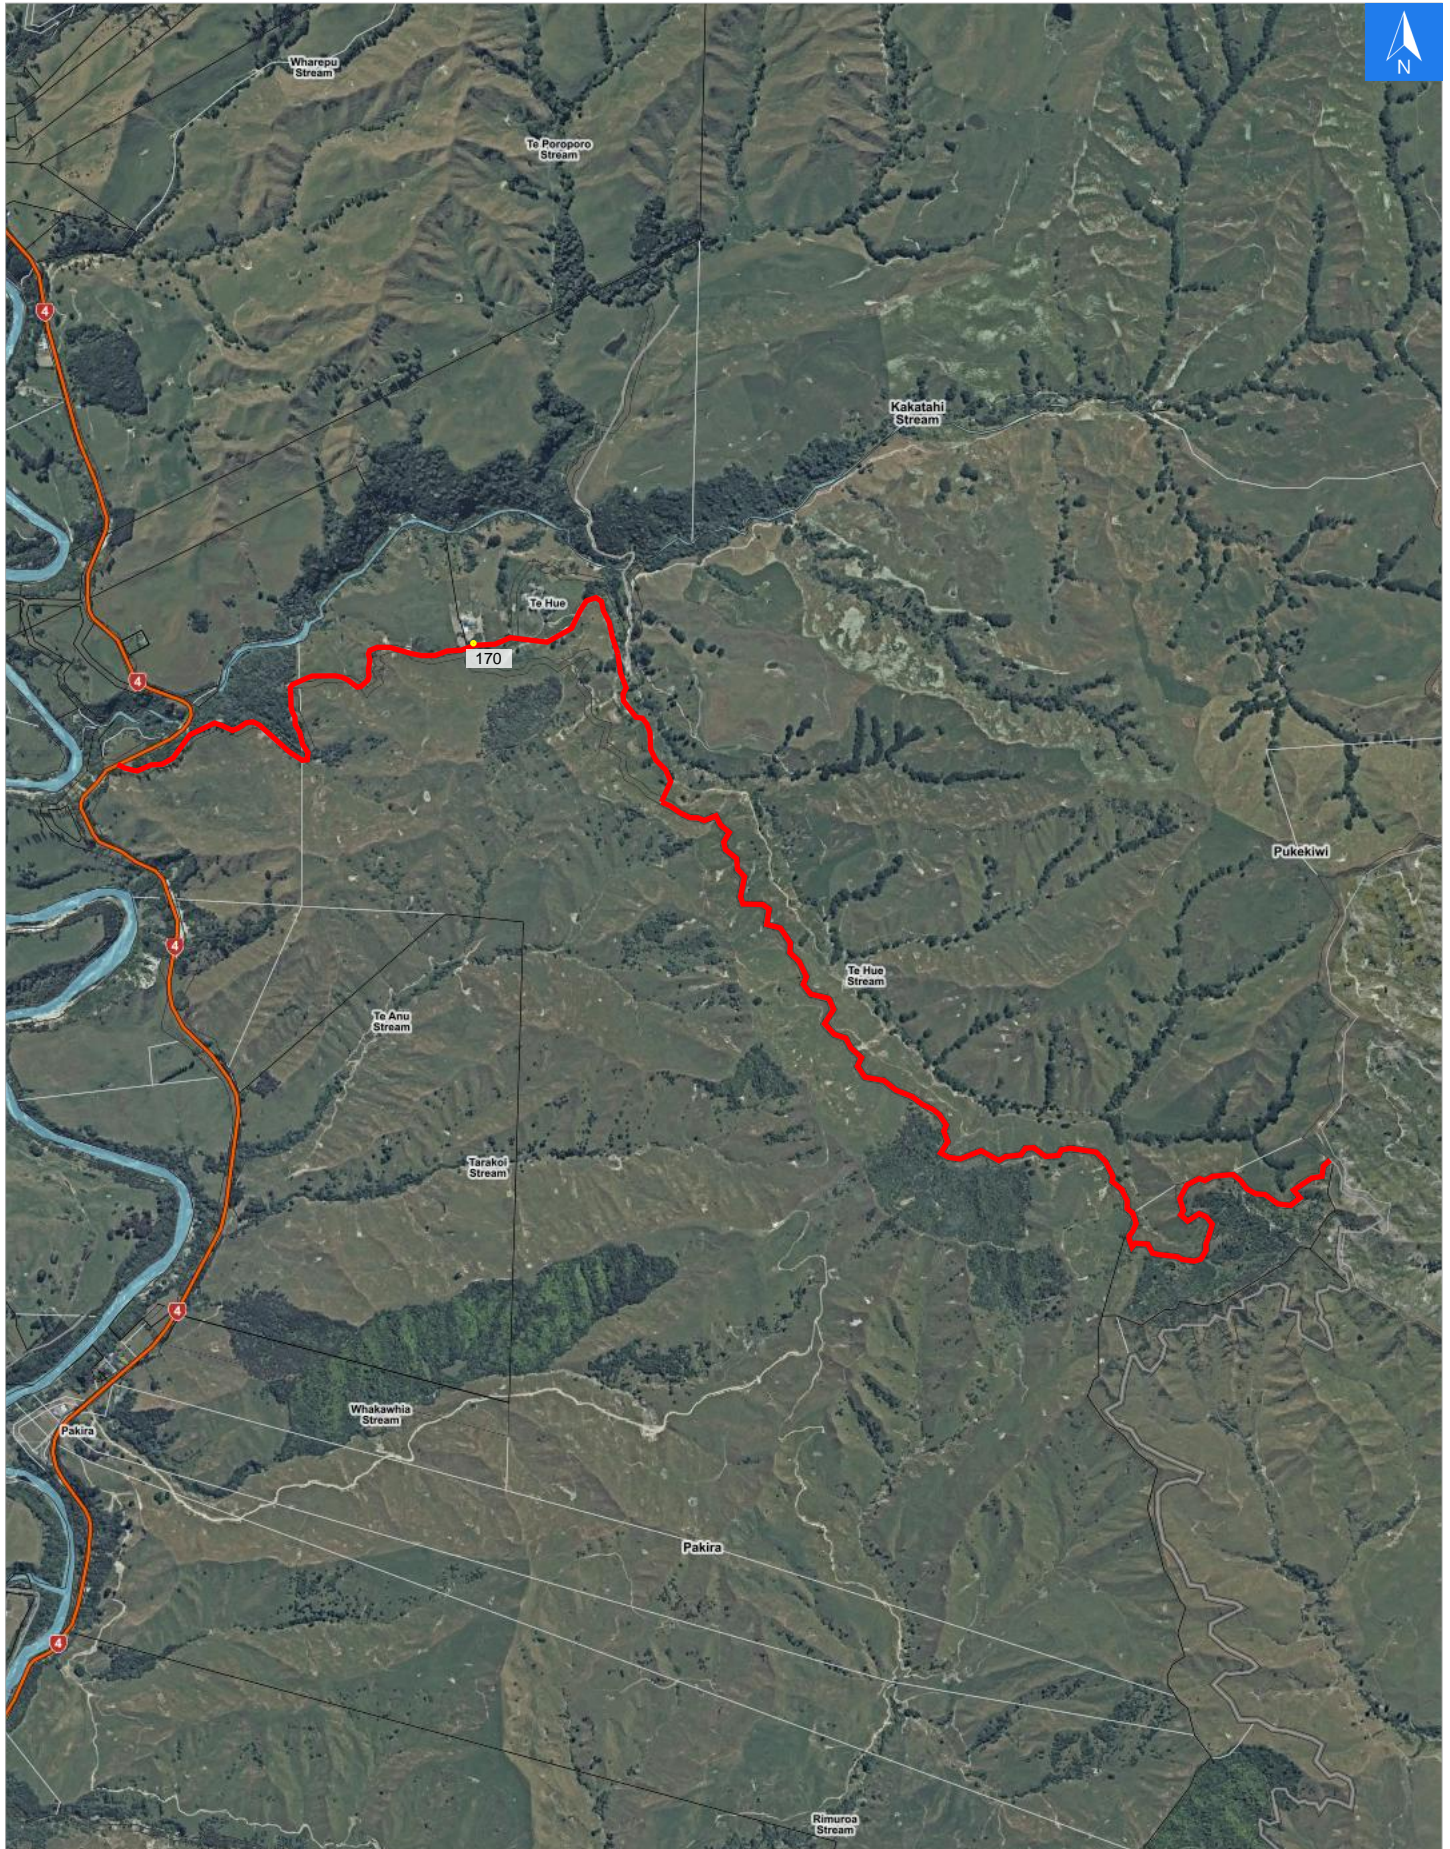

Wednesday, April 22, 2026

Disclaimer:

Digital map data sourced from Land Information New Zealand CROWN COPYRIGHT RESERVED.
The information displayed in the GIS has been taken from Whanganui District Council's databases and maps.
It is made available in good faith but its accuracy or completeness is not guaranteed. If the information is relied on in support of a resource consent it should be verified independently.

Scale 1: 25000

Wednesday, April 22, 2026

Disclaimer:

Digital map data sourced from Land Information New Zealand CROWN COPYRIGHT RESERVED.
The information displayed in the GIS has been taken from Whanganui District Council's databases and maps.
It is made available in good faith but its accuracy or completeness is not guaranteed. If the information is relied on in support of a resource consent it should be verified independently.

Road Evacuation Addresses

Data sourced from LINZ

LINZ Address	Notes	Date Time Visited	Placard
170 Te Hue Road, Kakatahi, Whanganui			W Y1 Y2 R1 R2