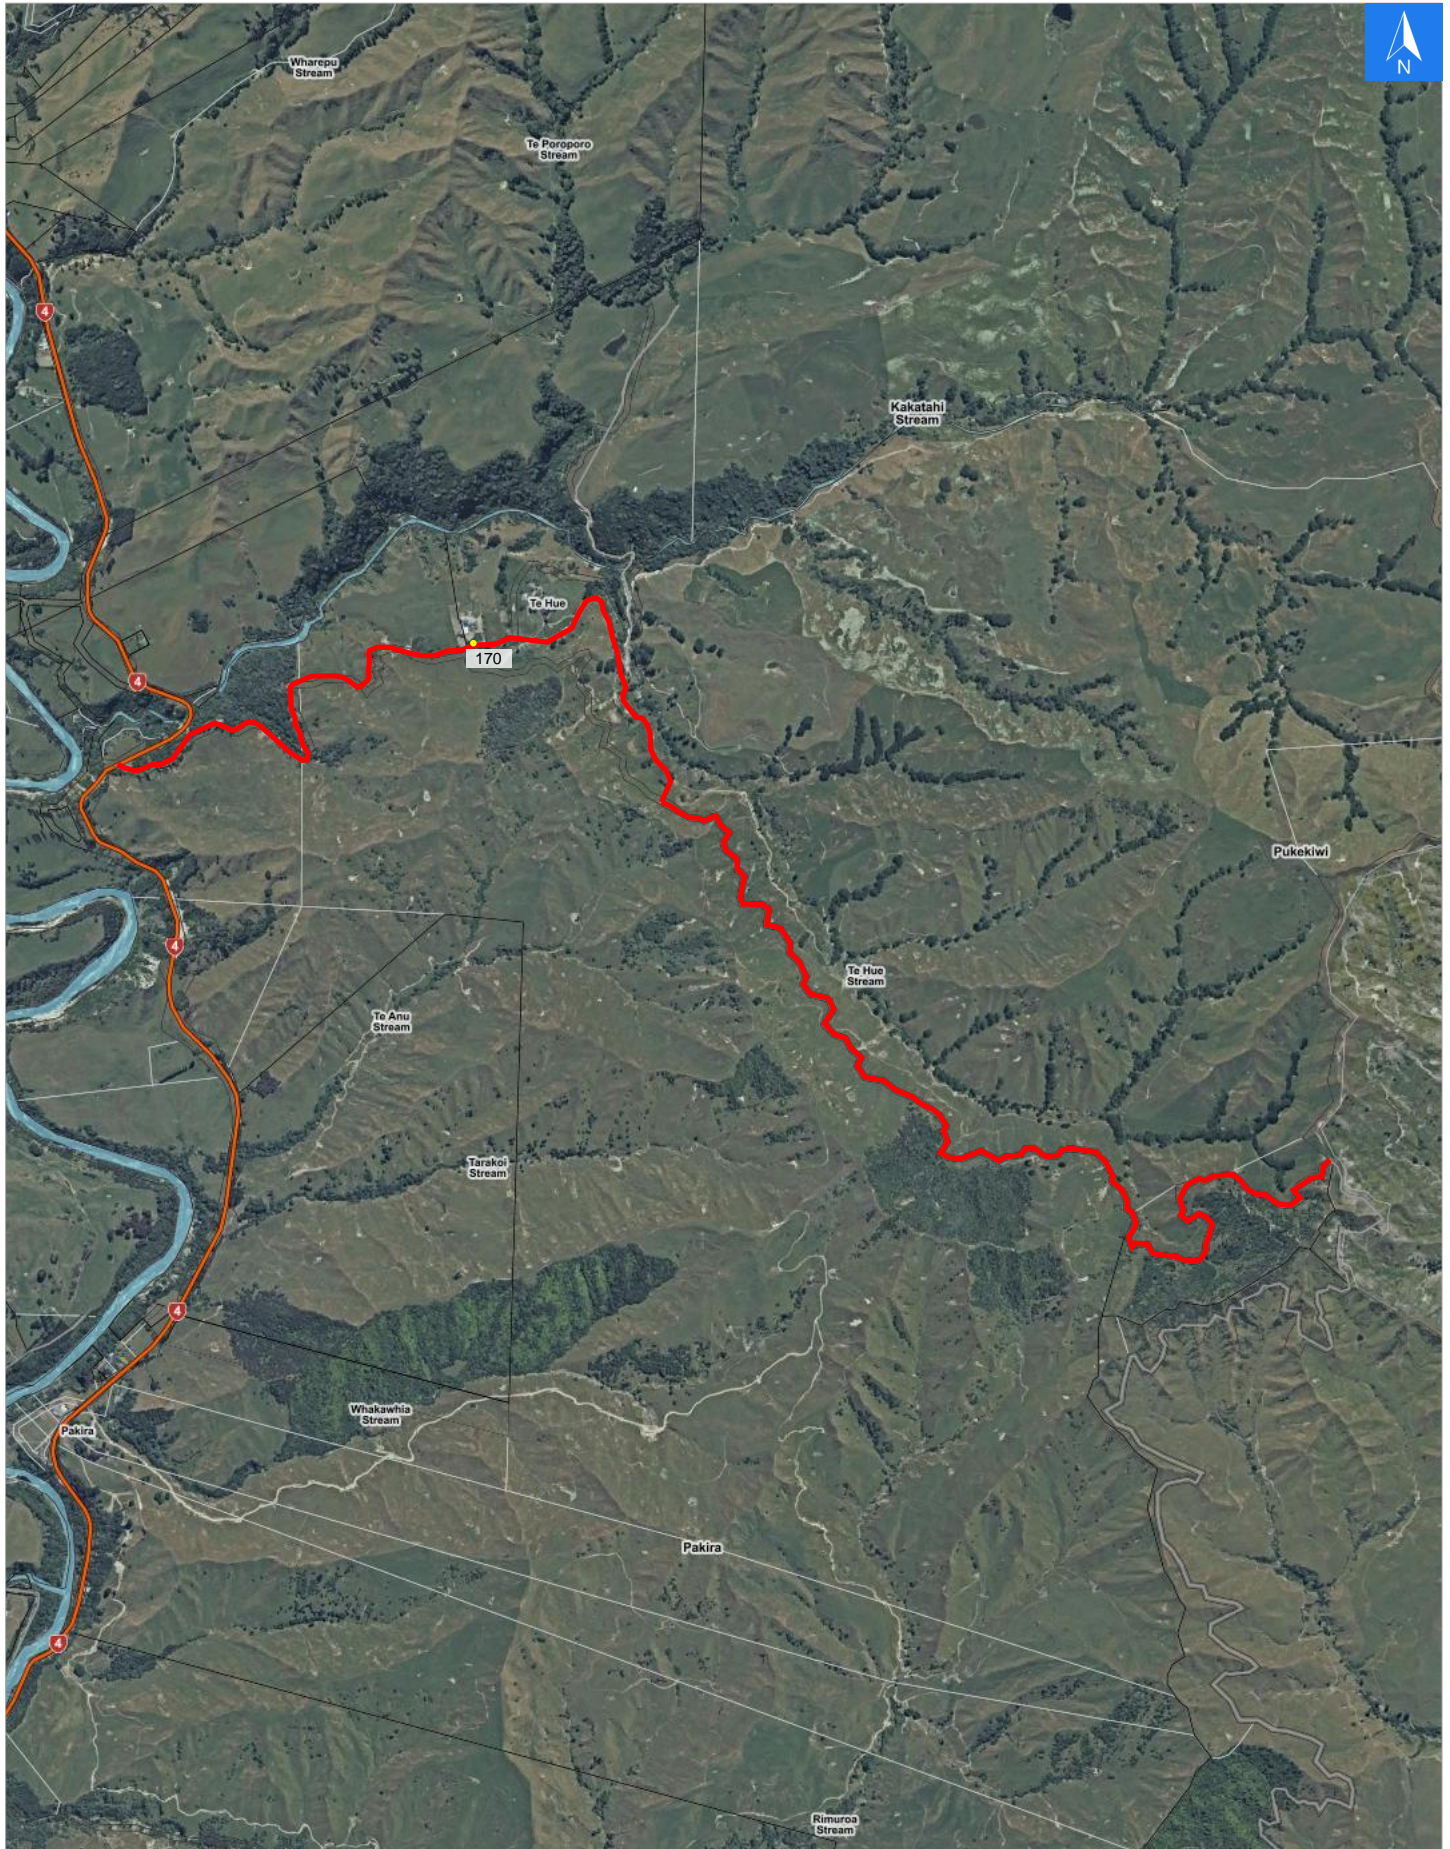

### Disclaimer:

Digital map data sourced from Land Information New Zealand CROWN COPYRIGHT RESERVED.  
The information displayed in the GIS has been taken from Whanganui District Council's databases and maps.  
It is made available in good faith but its accuracy or completeness is not guaranteed. If the information is relied on in support of a resource consent it should be verified independently.

Wednesday, September 25, 2024

Scale 1: 25000

Wednesday, September 25, 2024

**Disclaimer:**

Digital map data sourced from Land Information New Zealand CROWN COPYRIGHT RESERVED.  
The information displayed in the GIS has been taken from Whanganui District Council's databases and maps.  
It is made available in good faith but its accuracy or completeness is not guaranteed. If the information is relied on in support of a resource consent it should be verified independently.

**Road Evacuation Addresses**

Data sourced from LINZ

LINZ Address	Notes	Date Time Visited	Placard
170 Te Hue Road, Kakatahi, Whanganui			W Y1 Y2 R1 R2