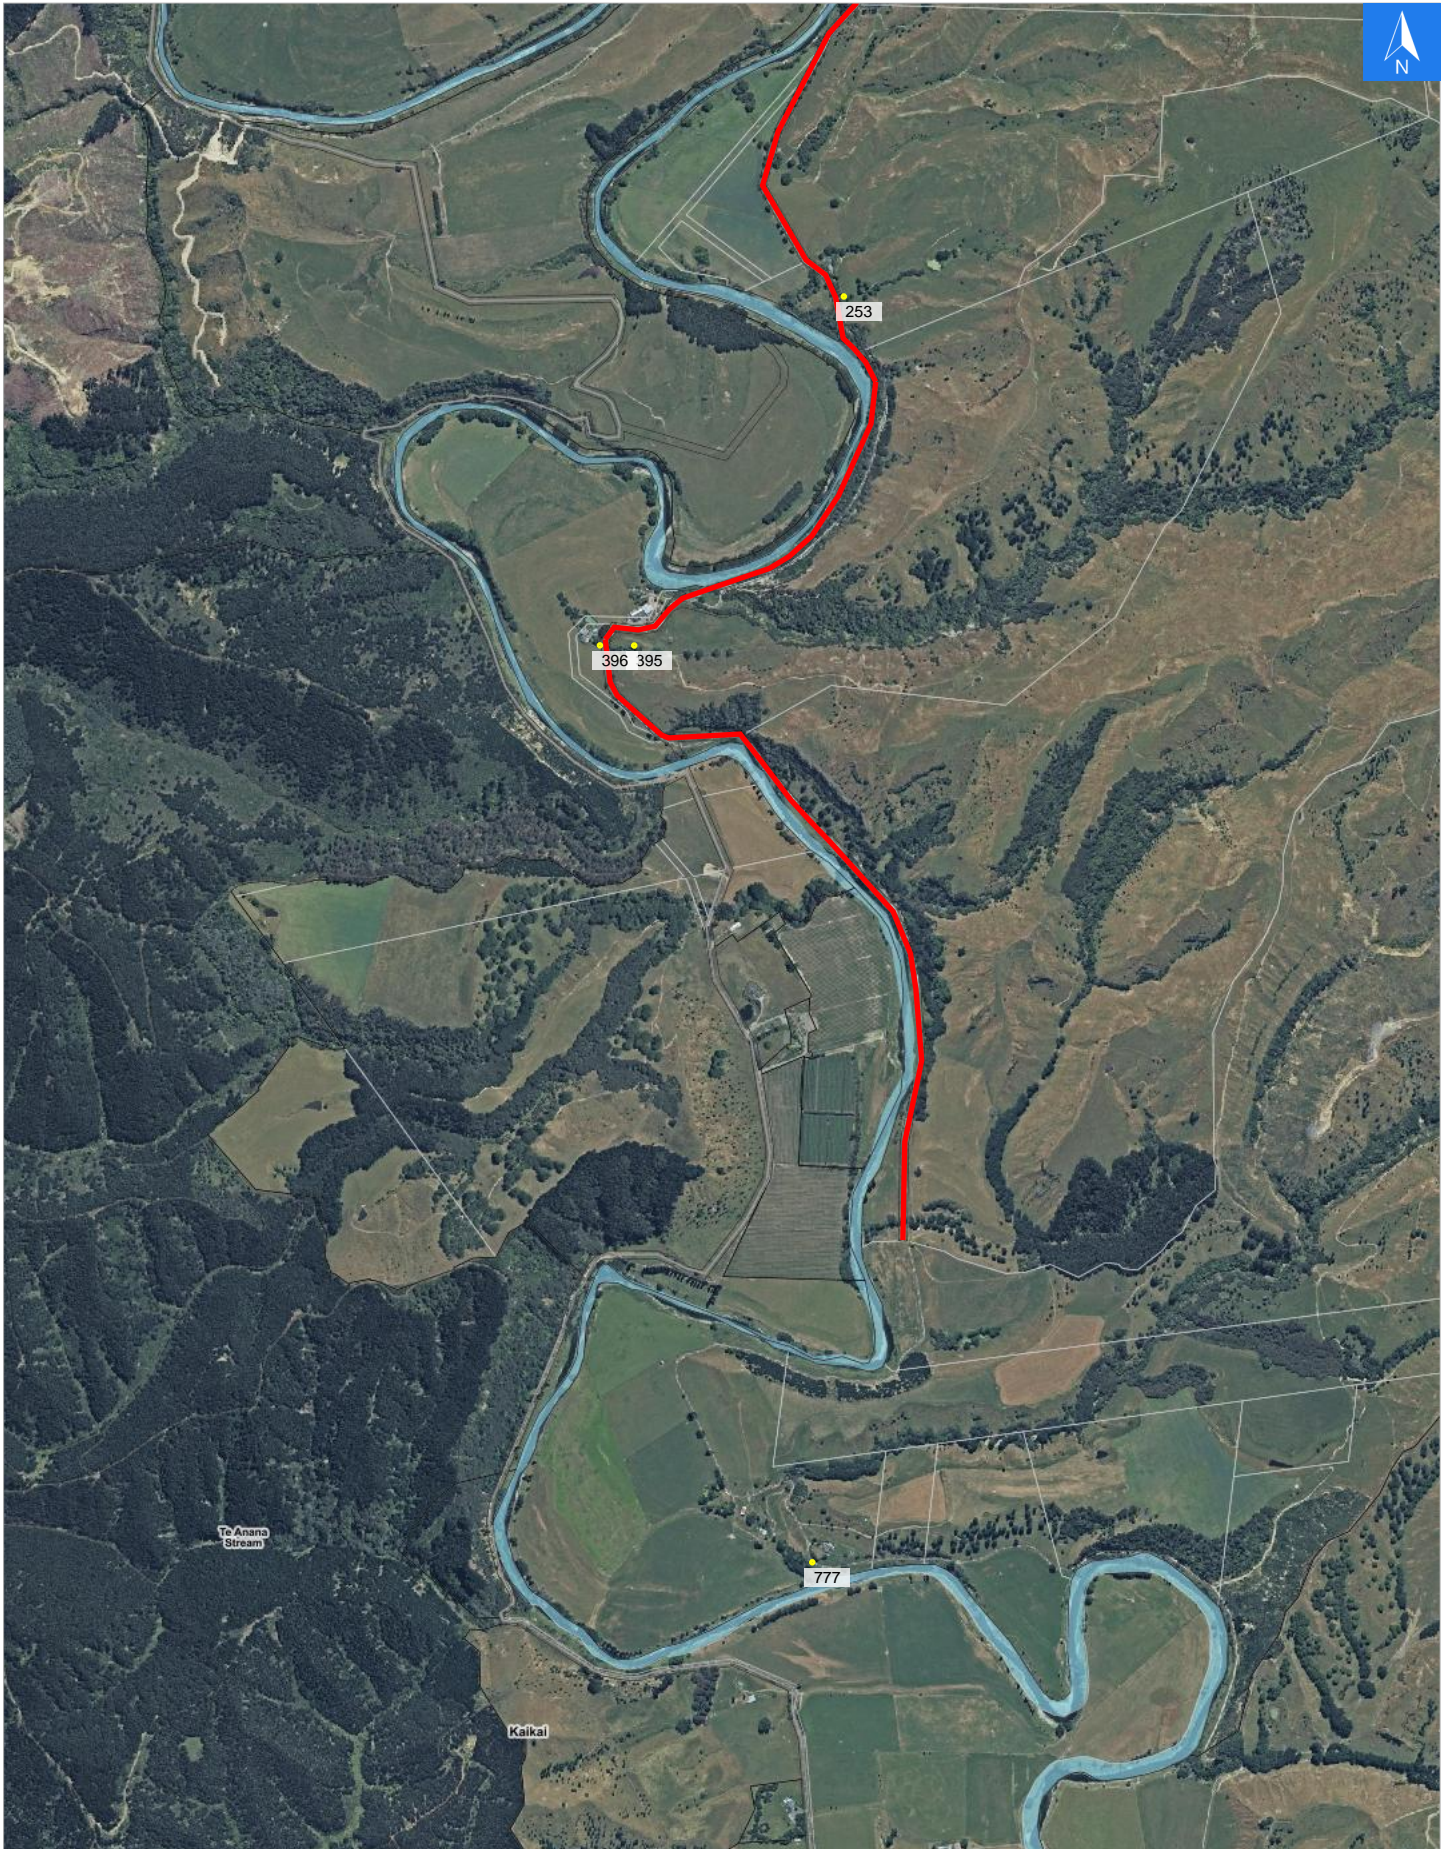

Wednesday, September 25, 2024

Disclaimer:

Digital map data sourced from Land Information New Zealand CROWN COPYRIGHT RESERVED.
The information displayed in the GIS has been taken from Whanganui District Council's databases and maps.
It is made available in good faith but its accuracy or completeness is not guaranteed. If the information is relied on in support of a resource consent it should be verified independently.

Scale 1: 20000

Wednesday, September 25, 2024

Disclaimer:

Digital map data sourced from Land Information New Zealand CROWN COPYRIGHT RESERVED.
The information displayed in the GIS has been taken from Whanganui District Council's databases and maps.
It is made available in good faith but its accuracy or completeness is not guaranteed. If the information is relied on in support of a resource consent it should be verified independently.

Road Evacuation Addresses

Data sourced from LINZ

LINZ Address	Notes	Date Time Visited	Placard
253 Te Rimu Road, Mangamahu, Whanganui			W Y1 Y2 R1 R2
395 Te Rimu Road, Mangamahu, Whanganui			W Y1 Y2 R1 R2
396 Te Rimu Road, Mangamahu, Whanganui			W Y1 Y2 R1 R2
777 Te Rimu Road, Mangamahu, Whanganui			W Y1 Y2 R1 R2