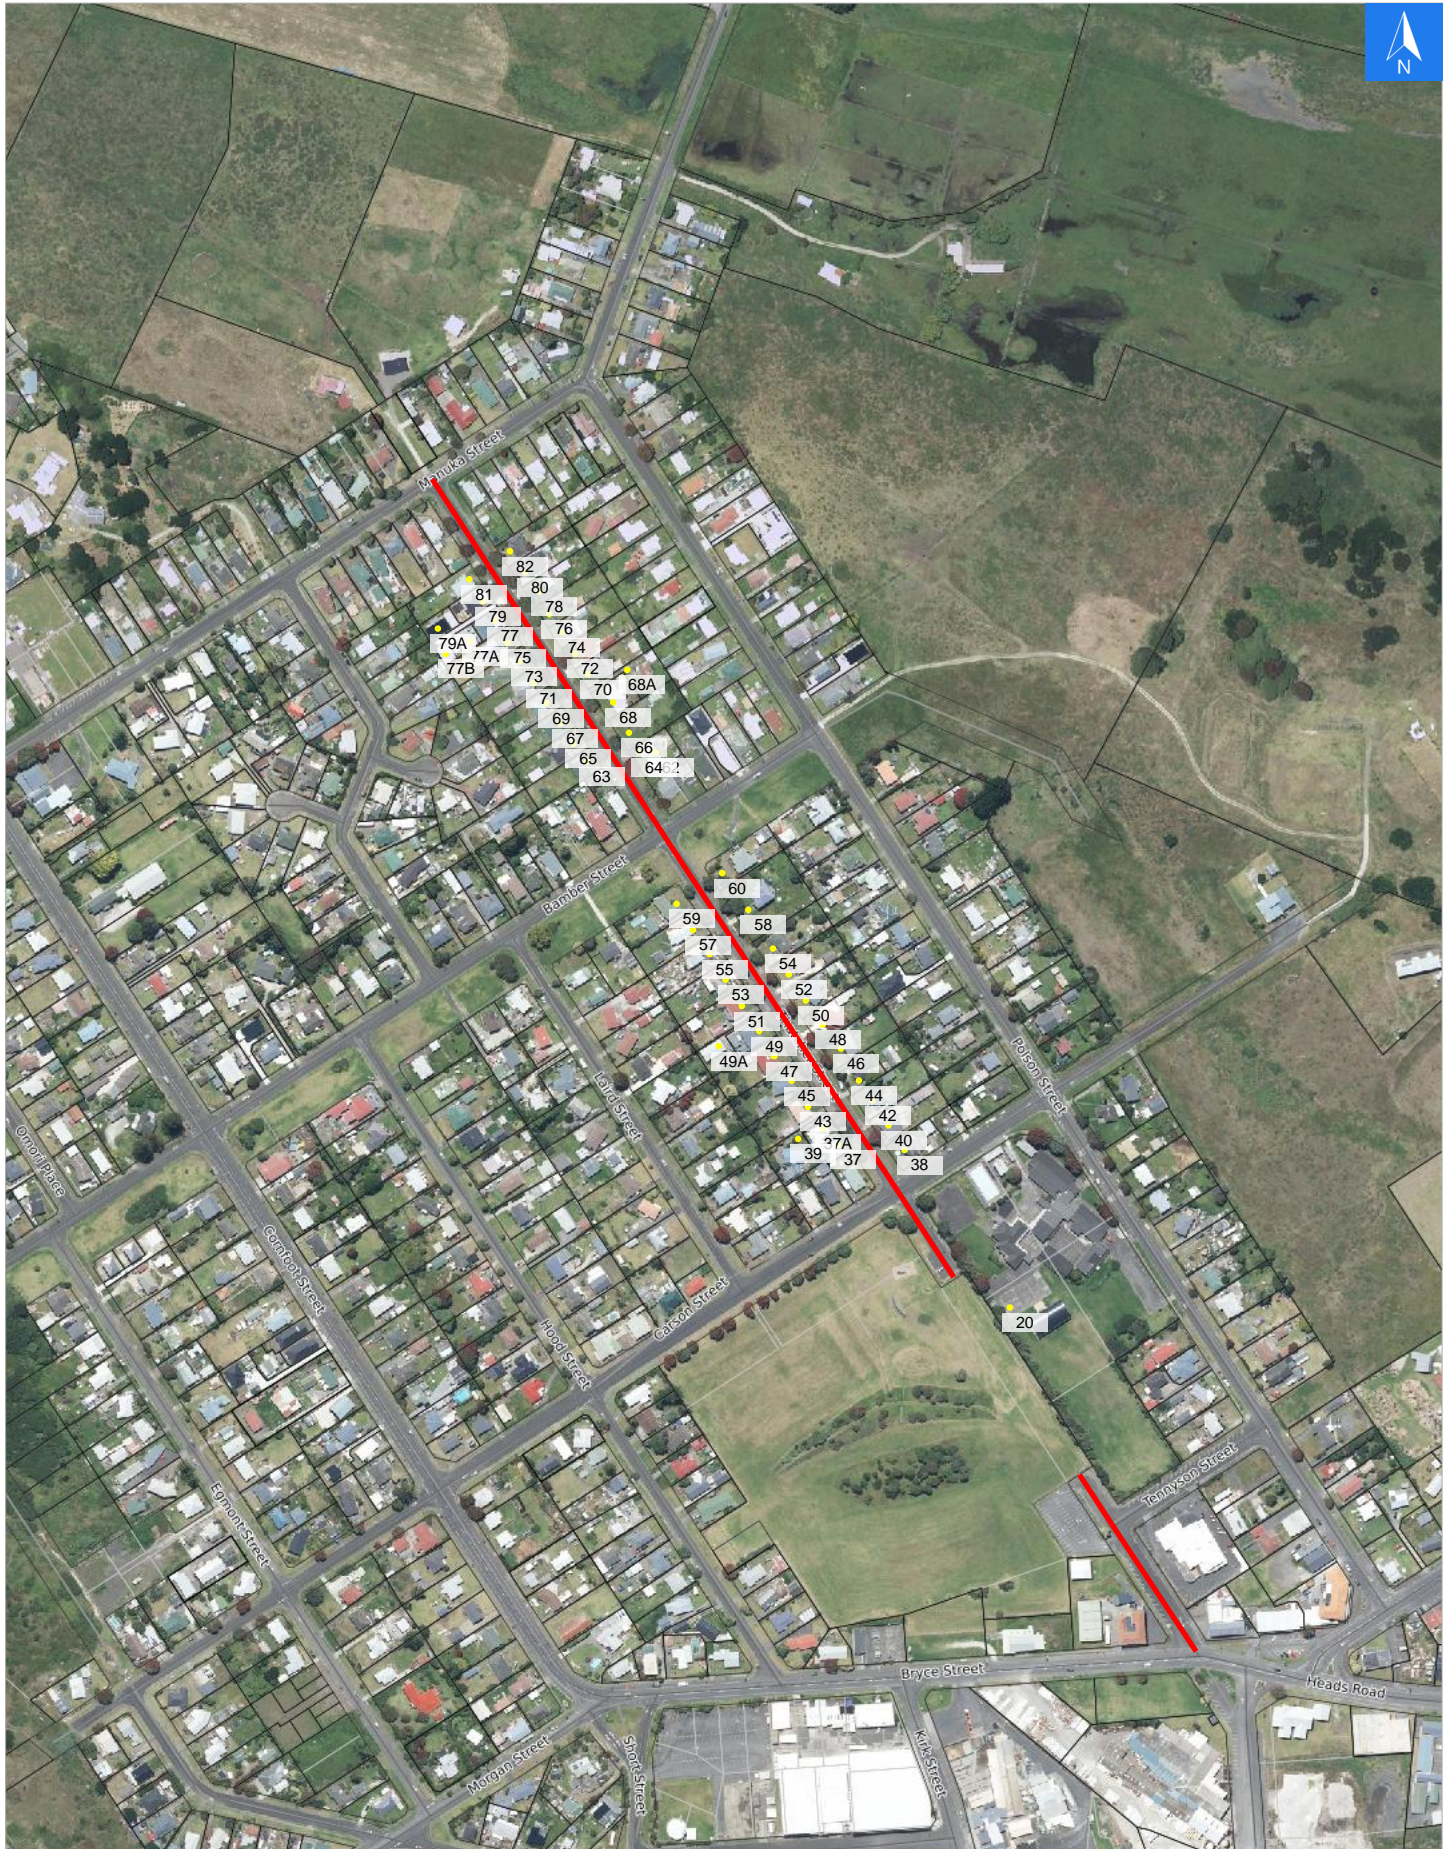

Disclaimer:

Digital map data sourced from Land Information New Zealand CROWN COPYRIGHT RESERVED.
The information displayed in the GIS has been taken from Whanganui District Council's databases and maps.
It is made available in good faith but its accuracy or completeness is not guaranteed. If the information is relied on in support of a resource consent it should be verified independently.

Wednesday, September 25, 2024

Scale 1: 5000

Wednesday, September 25, 2024

Disclaimer:

Digital map data sourced from Land Information New Zealand CROWN COPYRIGHT RESERVED.
The information displayed in the GIS has been taken from Whanganui District Council's databases and maps.
It is made available in good faith but its accuracy or completeness is not guaranteed. If the information is relied on in support of a resource consent it should be verified independently.

LINZ Address	Notes	Date Time Visited	Placard
77B Thatcher Street, Castlecliff, Whanganui			W Y1 Y2 R1 R2
78 Thatcher Street, Castlecliff, Whanganui			W Y1 Y2 R1 R2
79 Thatcher Street, Castlecliff, Whanganui			W Y1 Y2 R1 R2
79A Thatcher Street, Castlecliff, Whanganui			W Y1 Y2 R1 R2
80 Thatcher Street, Castlecliff, Whanganui			W Y1 Y2 R1 R2
81 Thatcher Street, Castlecliff, Whanganui			W Y1 Y2 R1 R2
82 Thatcher Street, Castlecliff, Whanganui			W Y1 Y2 R1 R2