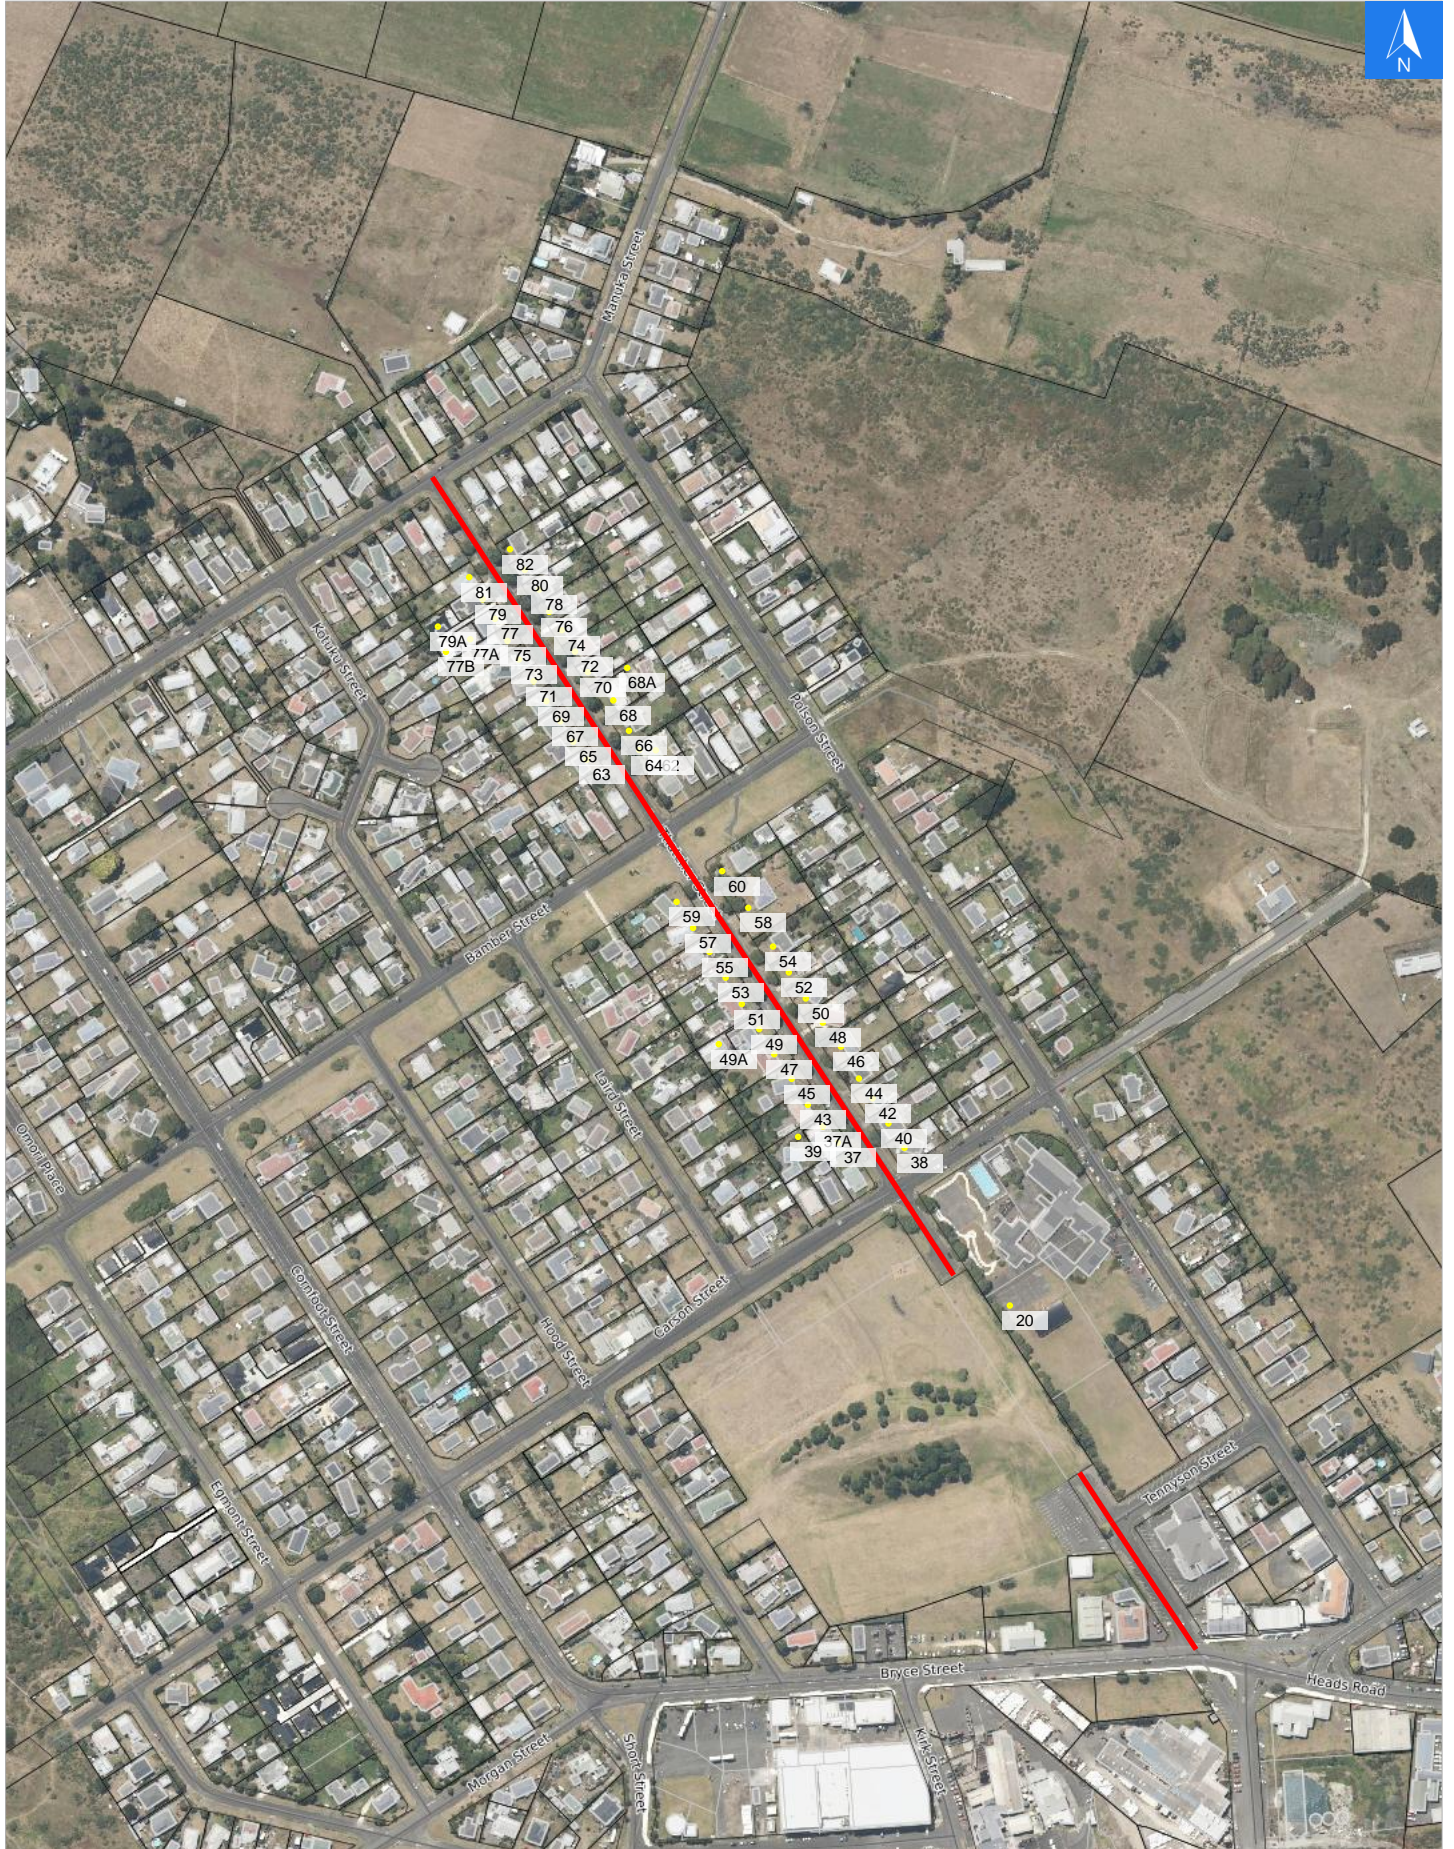

Wednesday, April 15, 2026

Disclaimer:

Digital map data sourced from Land Information New Zealand CROWN COPYRIGHT RESERVED.  
The information displayed in the GIS has been taken from Whanganui District Council's databases and maps.  
It is made available in good faith but its accuracy or completeness is not guaranteed. If the information is relied on in support of a resource consent it should be verified independently.

Scale 1: 5000

**Wednesday, April 15, 2026**

**Disclaimer:**

Digital map data sourced from Land Information New Zealand CROWN COPYRIGHT RESERVED.  
The information displayed in the GIS has been taken from Whanganui District Council's databases and maps.  
It is made available in good faith but its accuracy or completeness is not guaranteed. If the information is relied on in support of a resource consent it should be verified independently.