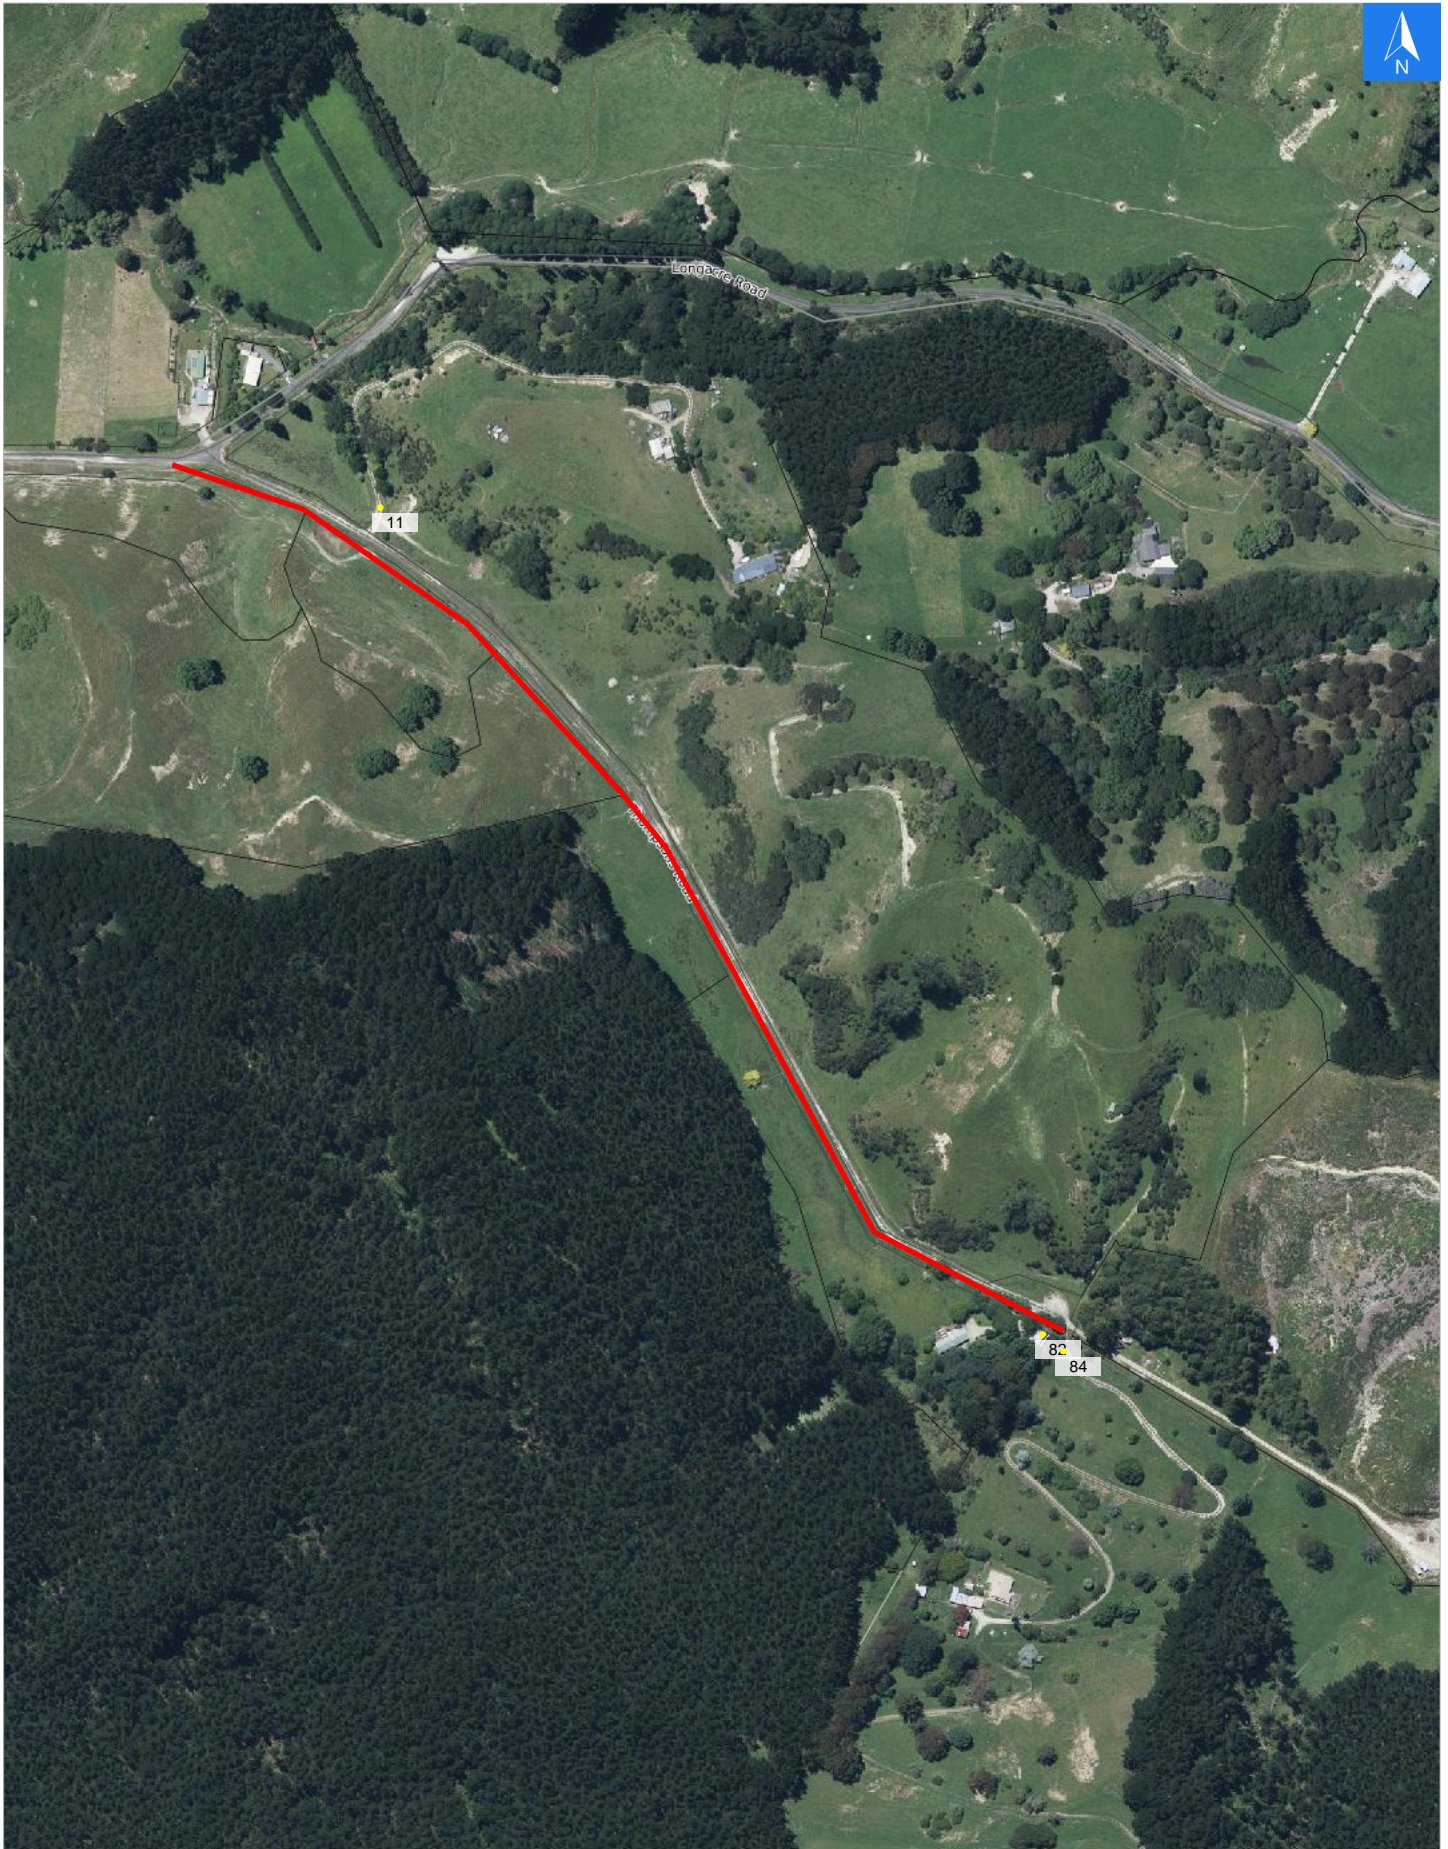

Wednesday, September 25, 2024

Disclaimer:

Digital map data sourced from Land Information New Zealand CROWN COPYRIGHT RESERVED.
The information displayed in the GIS has been taken from Whanganui District Council's databases and maps.
It is made available in good faith but its accuracy or completeness is not guaranteed. If the information is relied on in support of a resource consent it should be verified independently.

Scale 1: 5000

Wednesday, September 25, 2024

Disclaimer:

Digital map data sourced from Land Information New Zealand CROWN COPYRIGHT RESERVED.
The information displayed in the GIS has been taken from Whanganui District Council's databases and maps.
It is made available in good faith but its accuracy or completeness is not guaranteed. If the information is relied on in support of a resource consent it should be verified independently.

Road Evacuation Addresses

Data sourced from LINZ

LINZ Address	Notes	Date Time Visited	Placard
11 Thompsons Road, Okoia, Whanganui			W Y1 Y2 R1 R2
82 Thompsons Road, Okoia, Whanganui			W Y1 Y2 R1 R2
84 Thompsons Road, Okoia, Whanganui			W Y1 Y2 R1 R2