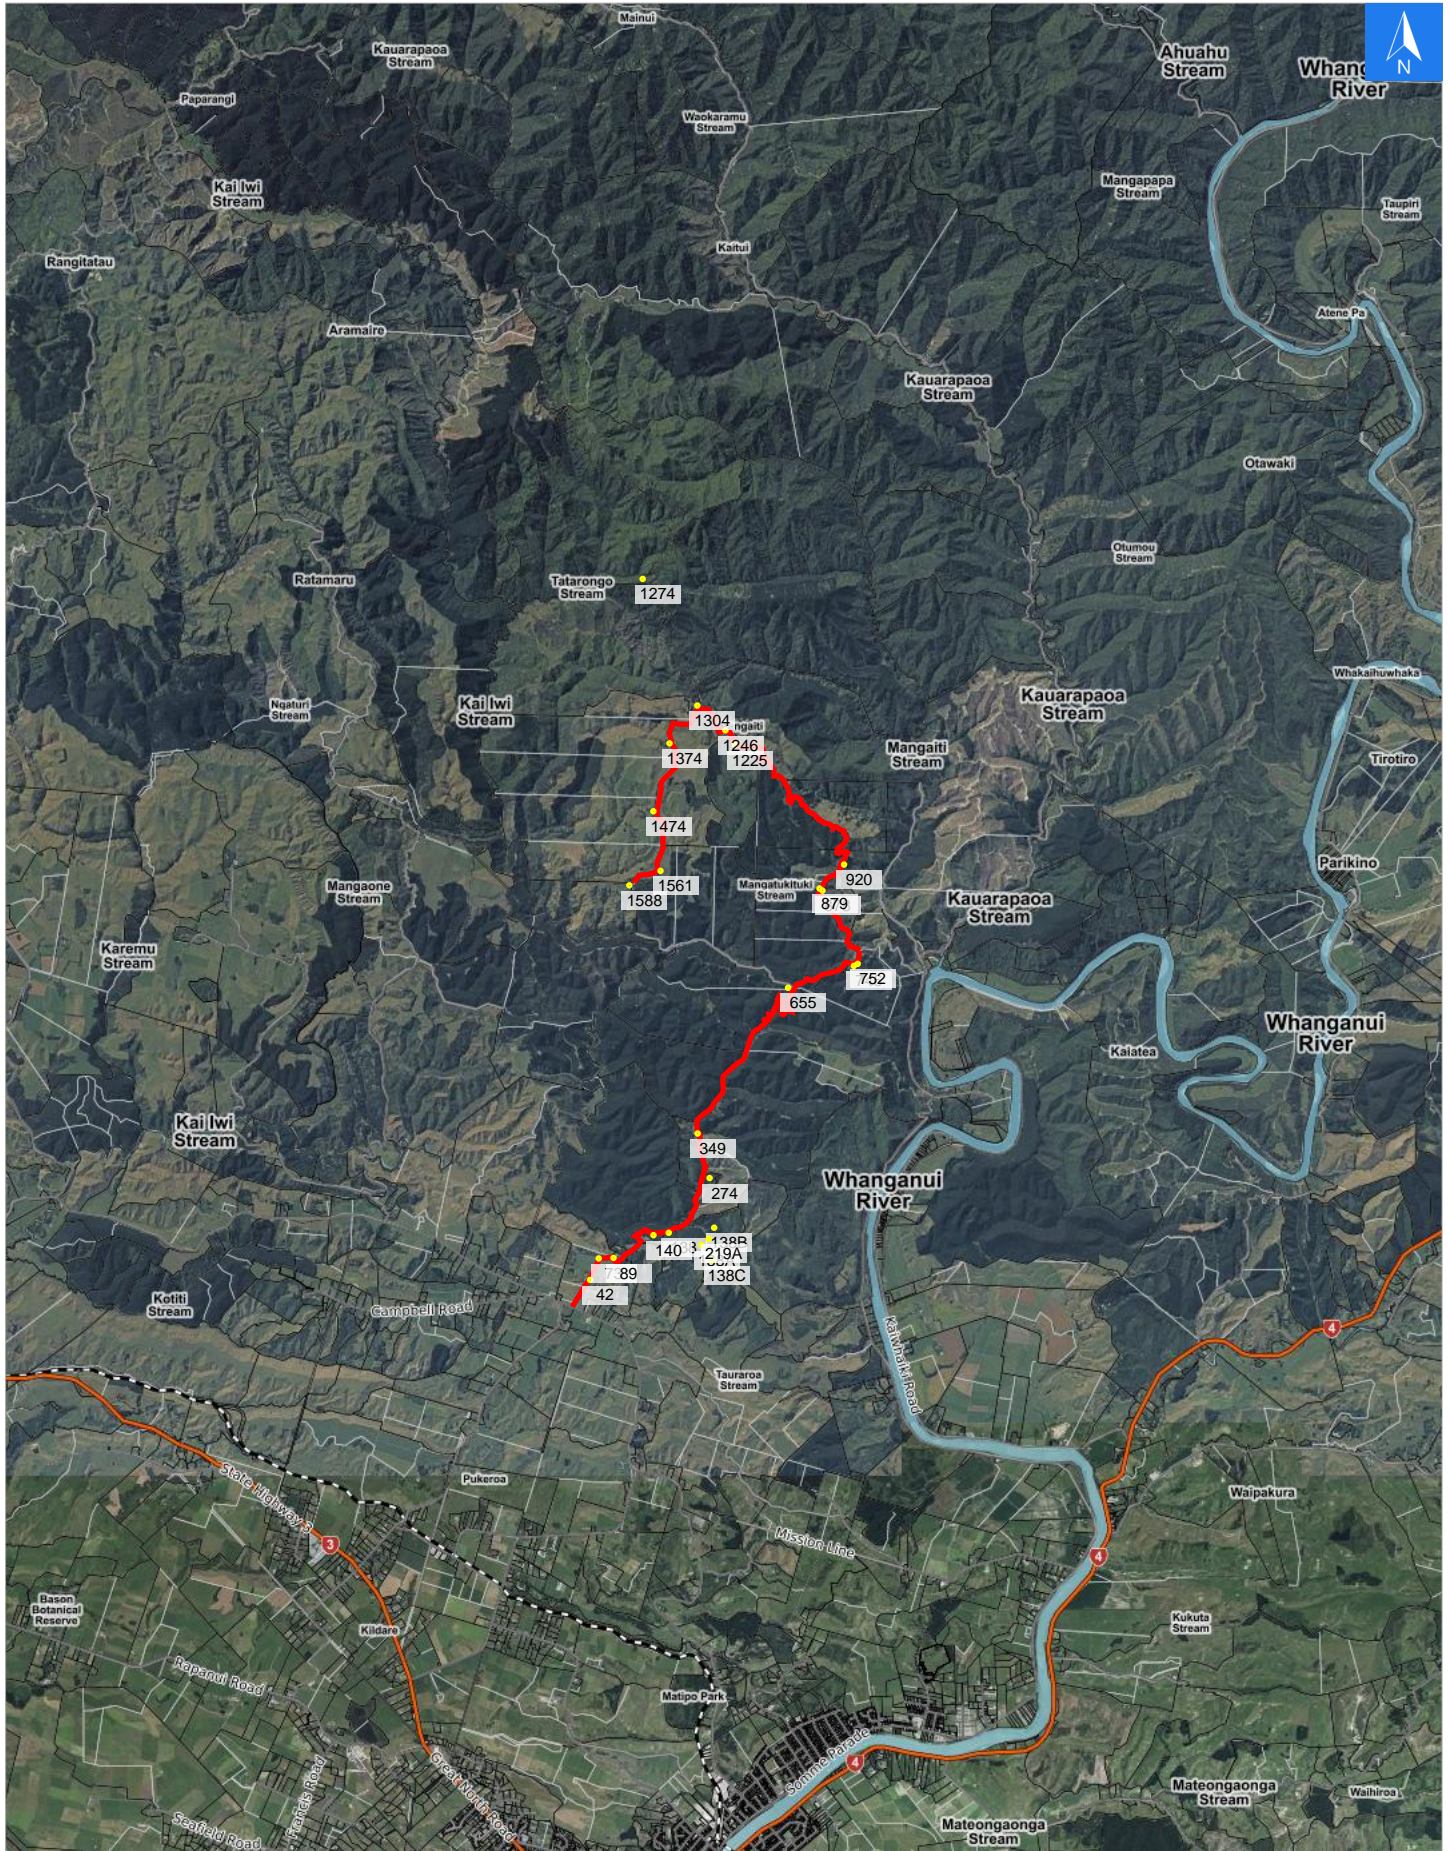

Disclaimer:

Digital map data sourced from Land Information New Zealand CROWN COPYRIGHT RESERVED.
The information displayed in the GIS has been taken from Whanganui District Council's databases and maps.
It is made available in good faith but its accuracy or completeness is not guaranteed. If the information is relied on in support of a resource consent it should be verified independently.

Wednesday, September 25, 2024

Scale 1: 100000

Wednesday, September 25, 2024

Disclaimer:

Digital map data sourced from Land Information New Zealand CROWN COPYRIGHT RESERVED.
The information displayed in the GIS has been taken from Whanganui District Council's databases and maps.
It is made available in good faith but its accuracy or completeness is not guaranteed. If the information is relied on in support of a resource consent it should be verified independently.