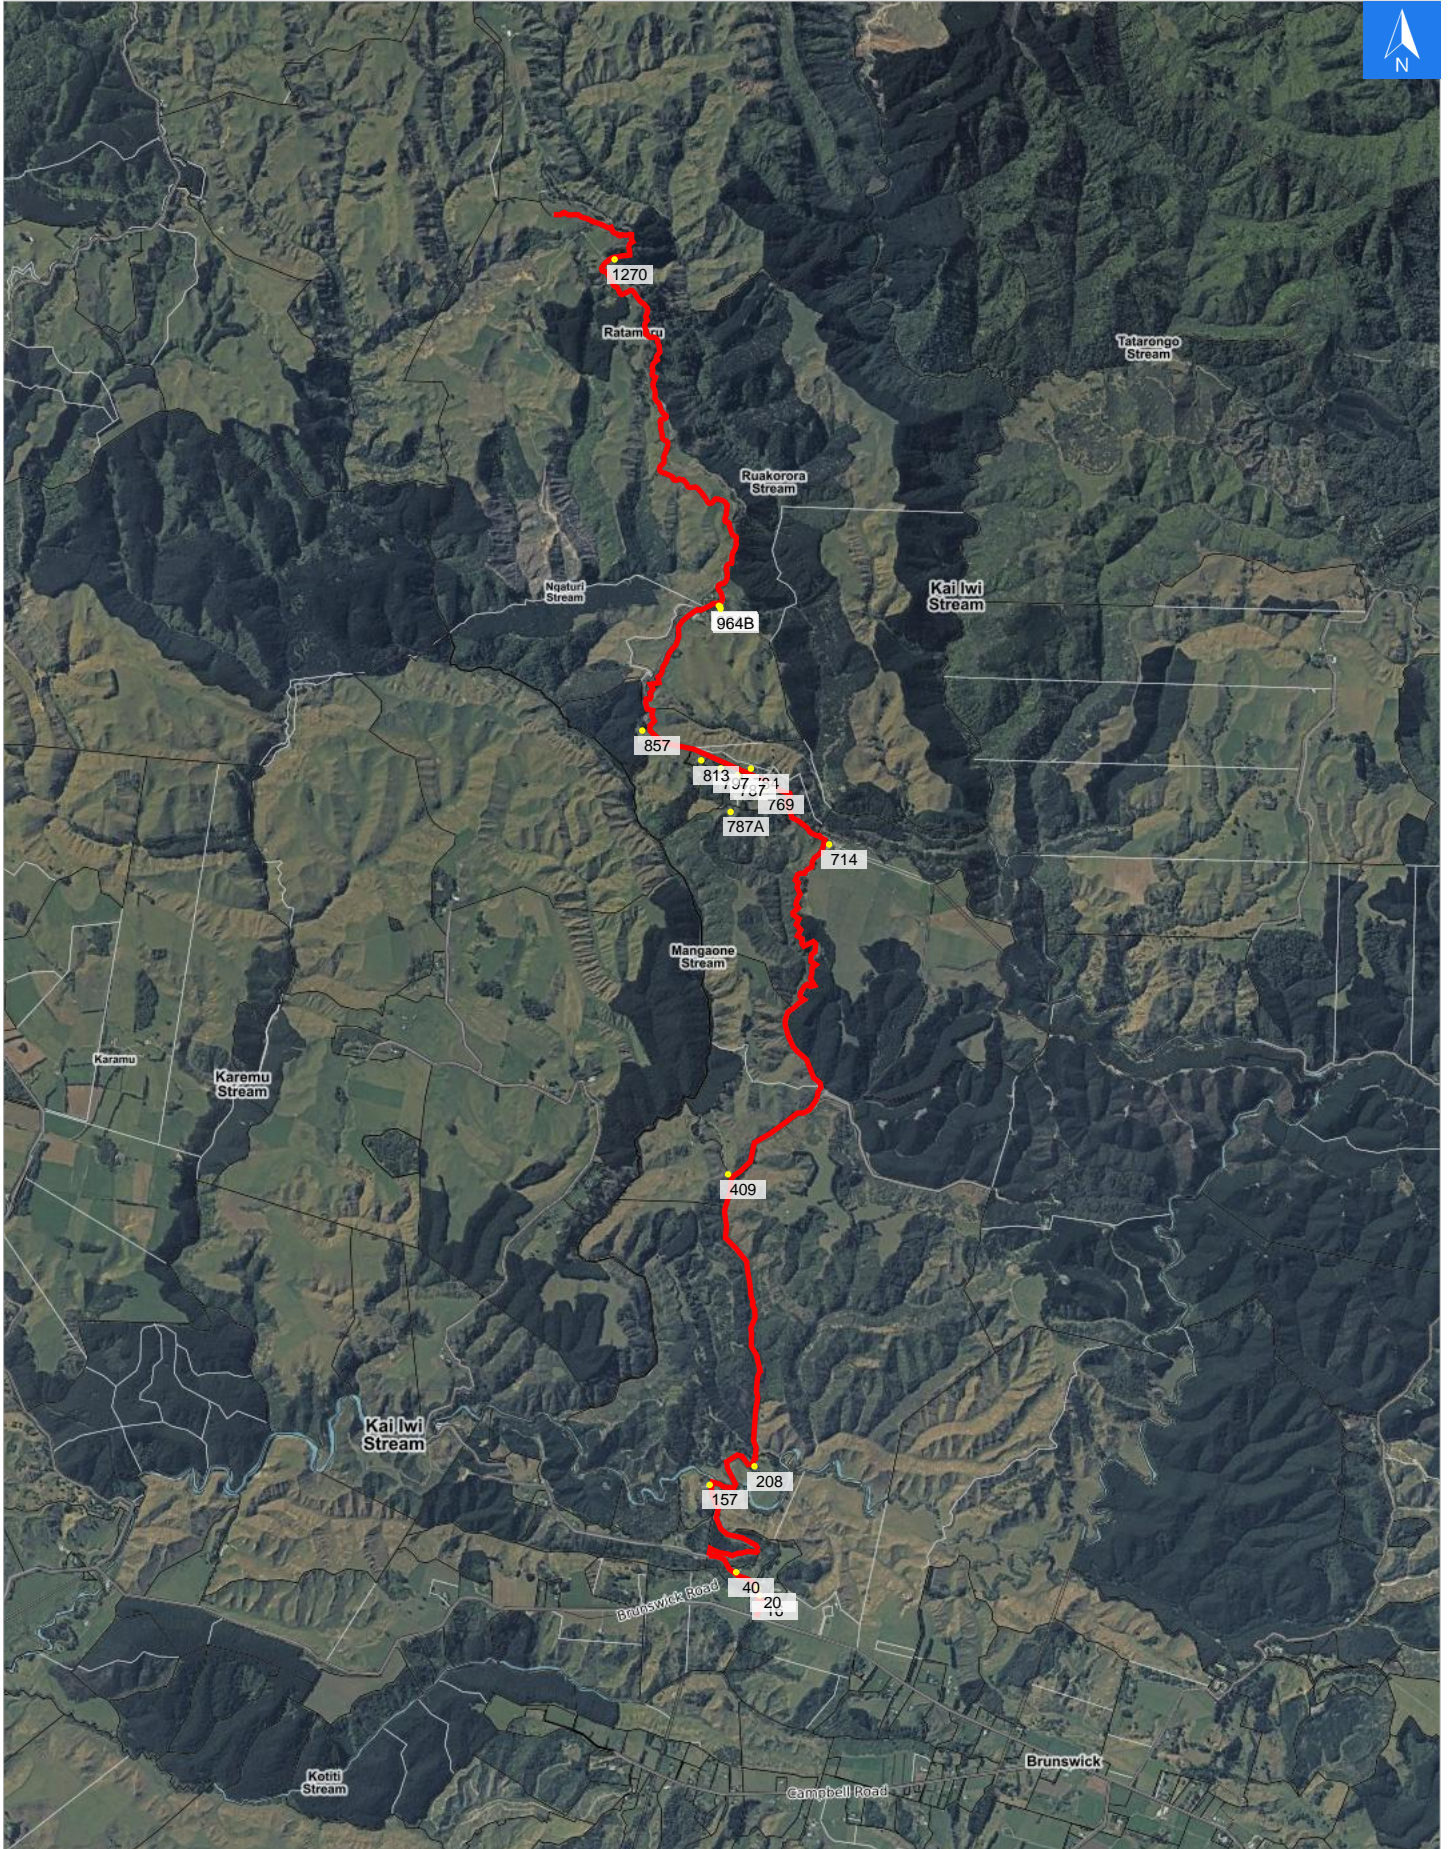

Wednesday, September 25, 2024

Disclaimer:

Digital map data sourced from Land Information New Zealand CROWN COPYRIGHT RESERVED.
The information displayed in the GIS has been taken from Whanganui District Council's databases and maps.
It is made available in good faith but its accuracy or completeness is not guaranteed. If the information is relied on in support of a resource consent it should be verified independently.

Scale 1: 50000

Wednesday, September 25, 2024

Disclaimer:

Digital map data sourced from Land Information New Zealand CROWN COPYRIGHT RESERVED.
The information displayed in the GIS has been taken from Whanganui District Council's databases and maps.
It is made available in good faith but its accuracy or completeness is not guaranteed. If the information is relied on in support of a resource consent it should be verified independently.

Road Evacuation Addresses

Data sourced from LINZ

LINZ Address	Notes	Date Time Visited	Placard
16 Tokomaru West Road, Brunswick			W Y1 Y2 R1 R2
20 Tokomaru West Road, Brunswick			W Y1 Y2 R1 R2
40 Tokomaru West Road, Brunswick			W Y1 Y2 R1 R2
157 Tokomaru West Road, Brunswick			W Y1 Y2 R1 R2
208 Tokomaru West Road, Brunswick			W Y1 Y2 R1 R2
409 Tokomaru West Road, Brunswick			W Y1 Y2 R1 R2
714 Tokomaru West Road, Brunswick			W Y1 Y2 R1 R2
769 Tokomaru West Road, Brunswick			W Y1 Y2 R1 R2
784 Tokomaru West Road, Brunswick			W Y1 Y2 R1 R2
787 Tokomaru West Road, Brunswick			W Y1 Y2 R1 R2
787A Tokomaru West Road, Brunswick			W Y1 Y2 R1 R2
797 Tokomaru West Road, Brunswick			W Y1 Y2 R1 R2
813 Tokomaru West Road, Brunswick			W Y1 Y2 R1 R2
857 Tokomaru West Road, Brunswick			W Y1 Y2 R1 R2
964 Tokomaru West Road, Brunswick			W Y1 Y2 R1 R2
964A Tokomaru West Road, Brunswick			W Y1 Y2 R1 R2
964B Tokomaru West Road, Brunswick			W Y1 Y2 R1 R2
1270 Tokomaru West Road, Brunswick			W Y1 Y2 R1 R2