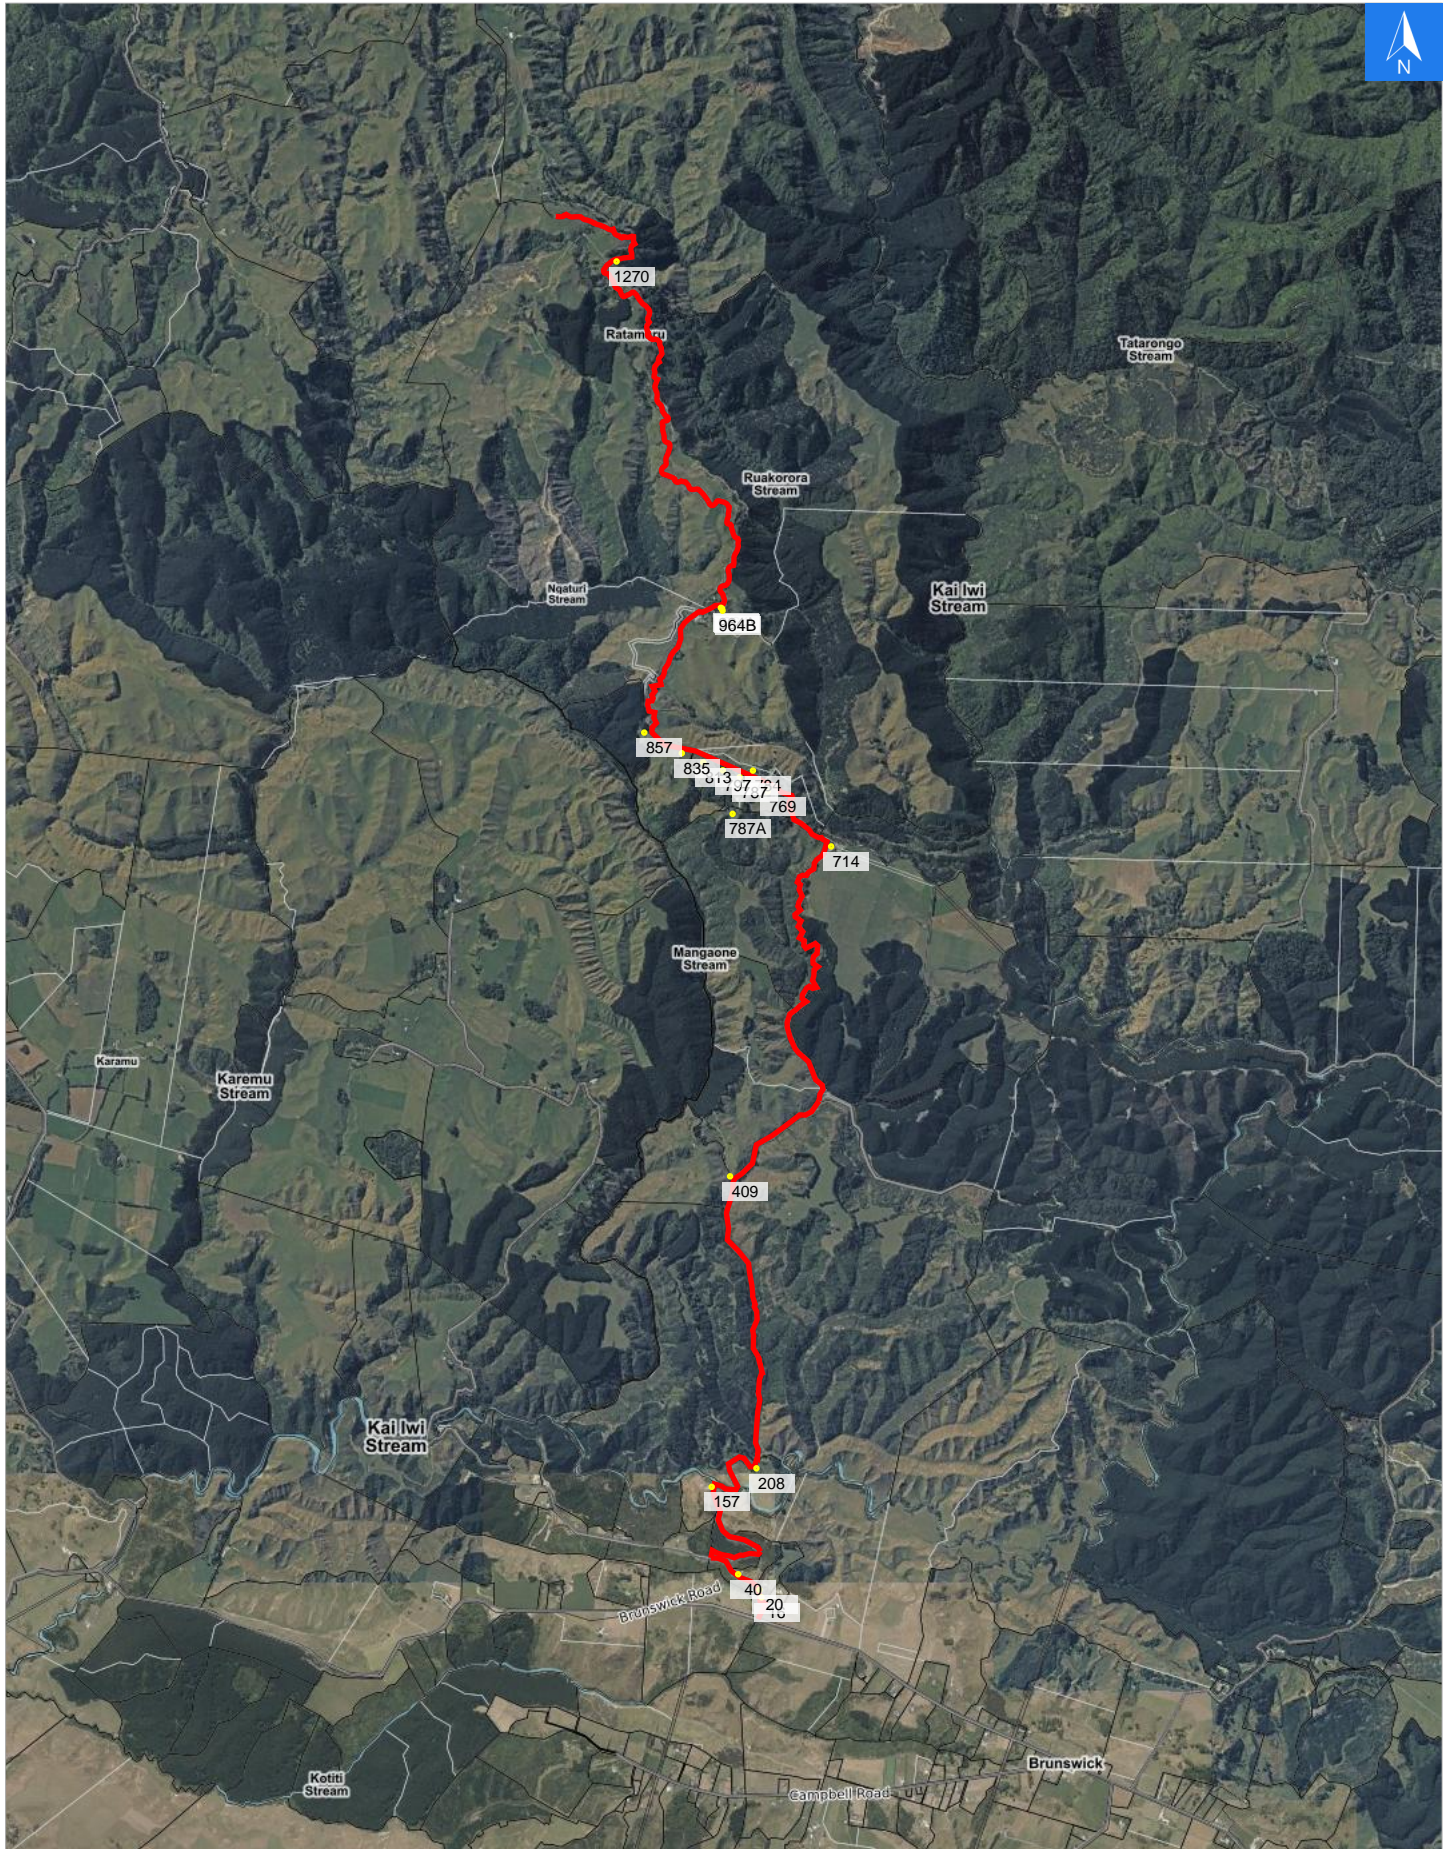

Wednesday, April 22, 2026

Disclaimer:

Digital map data sourced from Land Information New Zealand CROWN COPYRIGHT RESERVED.
The information displayed in the GIS has been taken from Whanganui District Council's databases and maps.
It is made available in good faith but its accuracy or completeness is not guaranteed. If the information is relied on in support of a resource consent it should be verified independently.

Scale 1: 50000

Wednesday, April 22, 2026

Disclaimer:

Digital map data sourced from Land Information New Zealand CROWN COPYRIGHT RESERVED.
The information displayed in the GIS has been taken from Whanganui District Council's databases and maps.
It is made available in good faith but its accuracy or completeness is not guaranteed. If the information is relied on in support of a resource consent it should be verified independently.

Road Evacuation Addresses

Data sourced from LINZ

LINZ Address	Notes	Date Time Visited	Placard
16 Tokomaru West Road, Brunswick			W Y1 Y2 R1 R2
20 Tokomaru West Road, Brunswick			W Y1 Y2 R1 R2
40 Tokomaru West Road, Brunswick			W Y1 Y2 R1 R2
157 Tokomaru West Road, Brunswick			W Y1 Y2 R1 R2
208 Tokomaru West Road, Brunswick			W Y1 Y2 R1 R2
409 Tokomaru West Road, Brunswick			W Y1 Y2 R1 R2
714 Tokomaru West Road, Brunswick			W Y1 Y2 R1 R2
769 Tokomaru West Road, Brunswick			W Y1 Y2 R1 R2
784 Tokomaru West Road, Brunswick			W Y1 Y2 R1 R2
787 Tokomaru West Road, Brunswick			W Y1 Y2 R1 R2
787A Tokomaru West Road, Brunswick			W Y1 Y2 R1 R2
797 Tokomaru West Road, Brunswick			W Y1 Y2 R1 R2
813 Tokomaru West Road, Brunswick			W Y1 Y2 R1 R2
835 Tokomaru West Road, Brunswick			W Y1 Y2 R1 R2
857 Tokomaru West Road, Brunswick			W Y1 Y2 R1 R2
964 Tokomaru West Road, Brunswick			W Y1 Y2 R1 R2
964A Tokomaru West Road, Brunswick			W Y1 Y2 R1 R2
964B Tokomaru West Road, Brunswick			W Y1 Y2 R1 R2
1270 Tokomaru West Road, Brunswick			W Y1 Y2 R1 R2