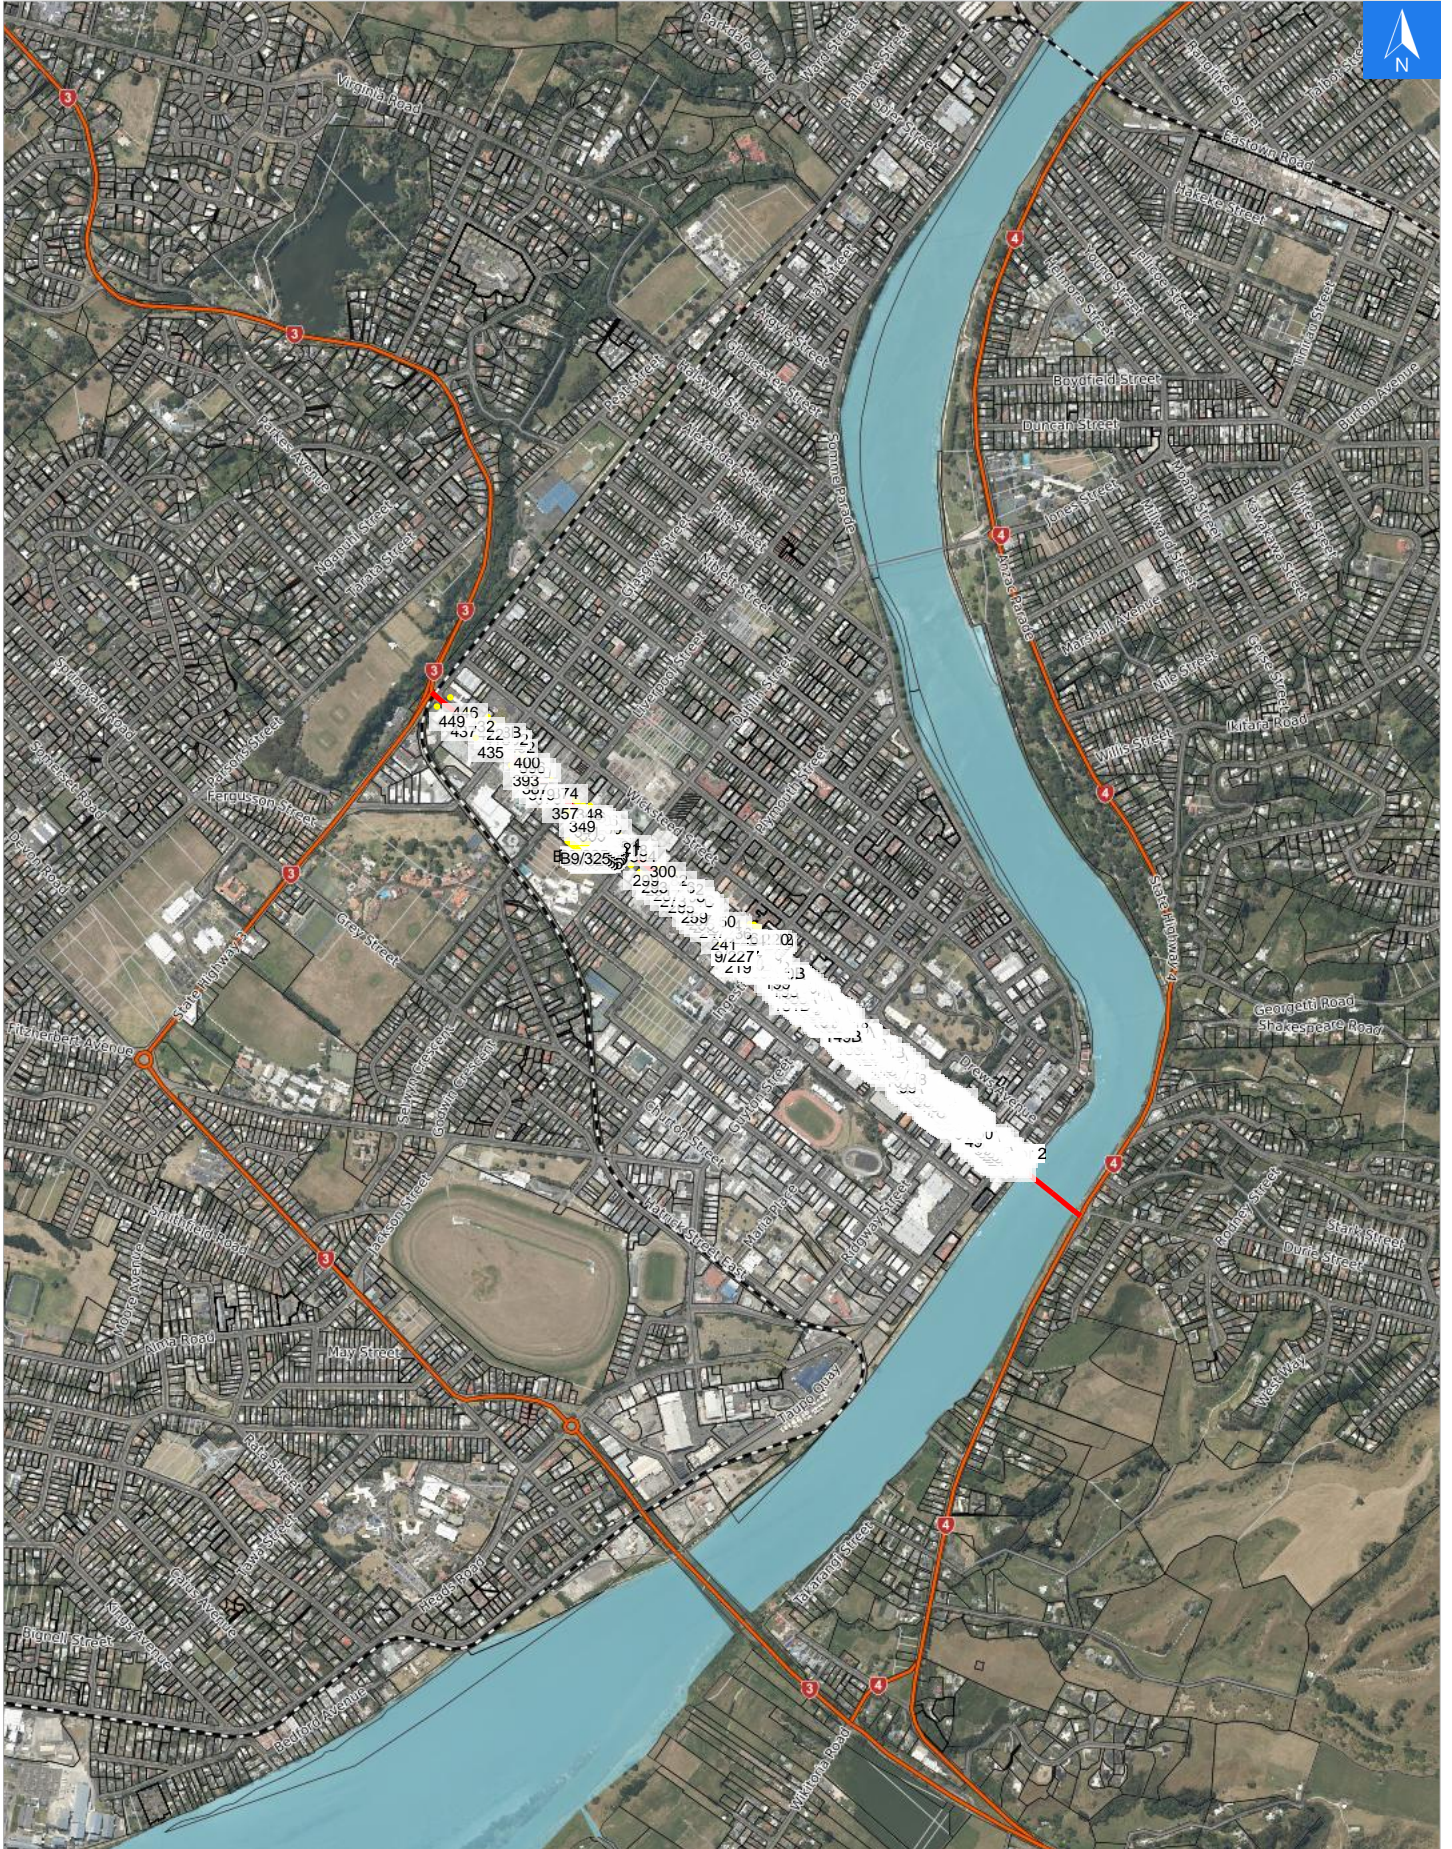

Wednesday, April 22, 2026

Disclaimer:

Digital map data sourced from Land Information New Zealand CROWN COPYRIGHT RESERVED.
The information displayed in the GIS has been taken from Whanganui District Council's databases and maps.
It is made available in good faith but its accuracy or completeness is not guaranteed. If the information is relied on in support of a resource consent it should be verified independently.

Scale 1: 20000

Wednesday, April 22, 2026

Disclaimer:

Digital map data sourced from Land Information New Zealand CROWN COPYRIGHT RESERVED.
The information displayed in the GIS has been taken from Whanganui District Council's databases and maps.
It is made available in good faith but its accuracy or completeness is not guaranteed. If the information is relied on in support of a resource consent it should be verified independently.