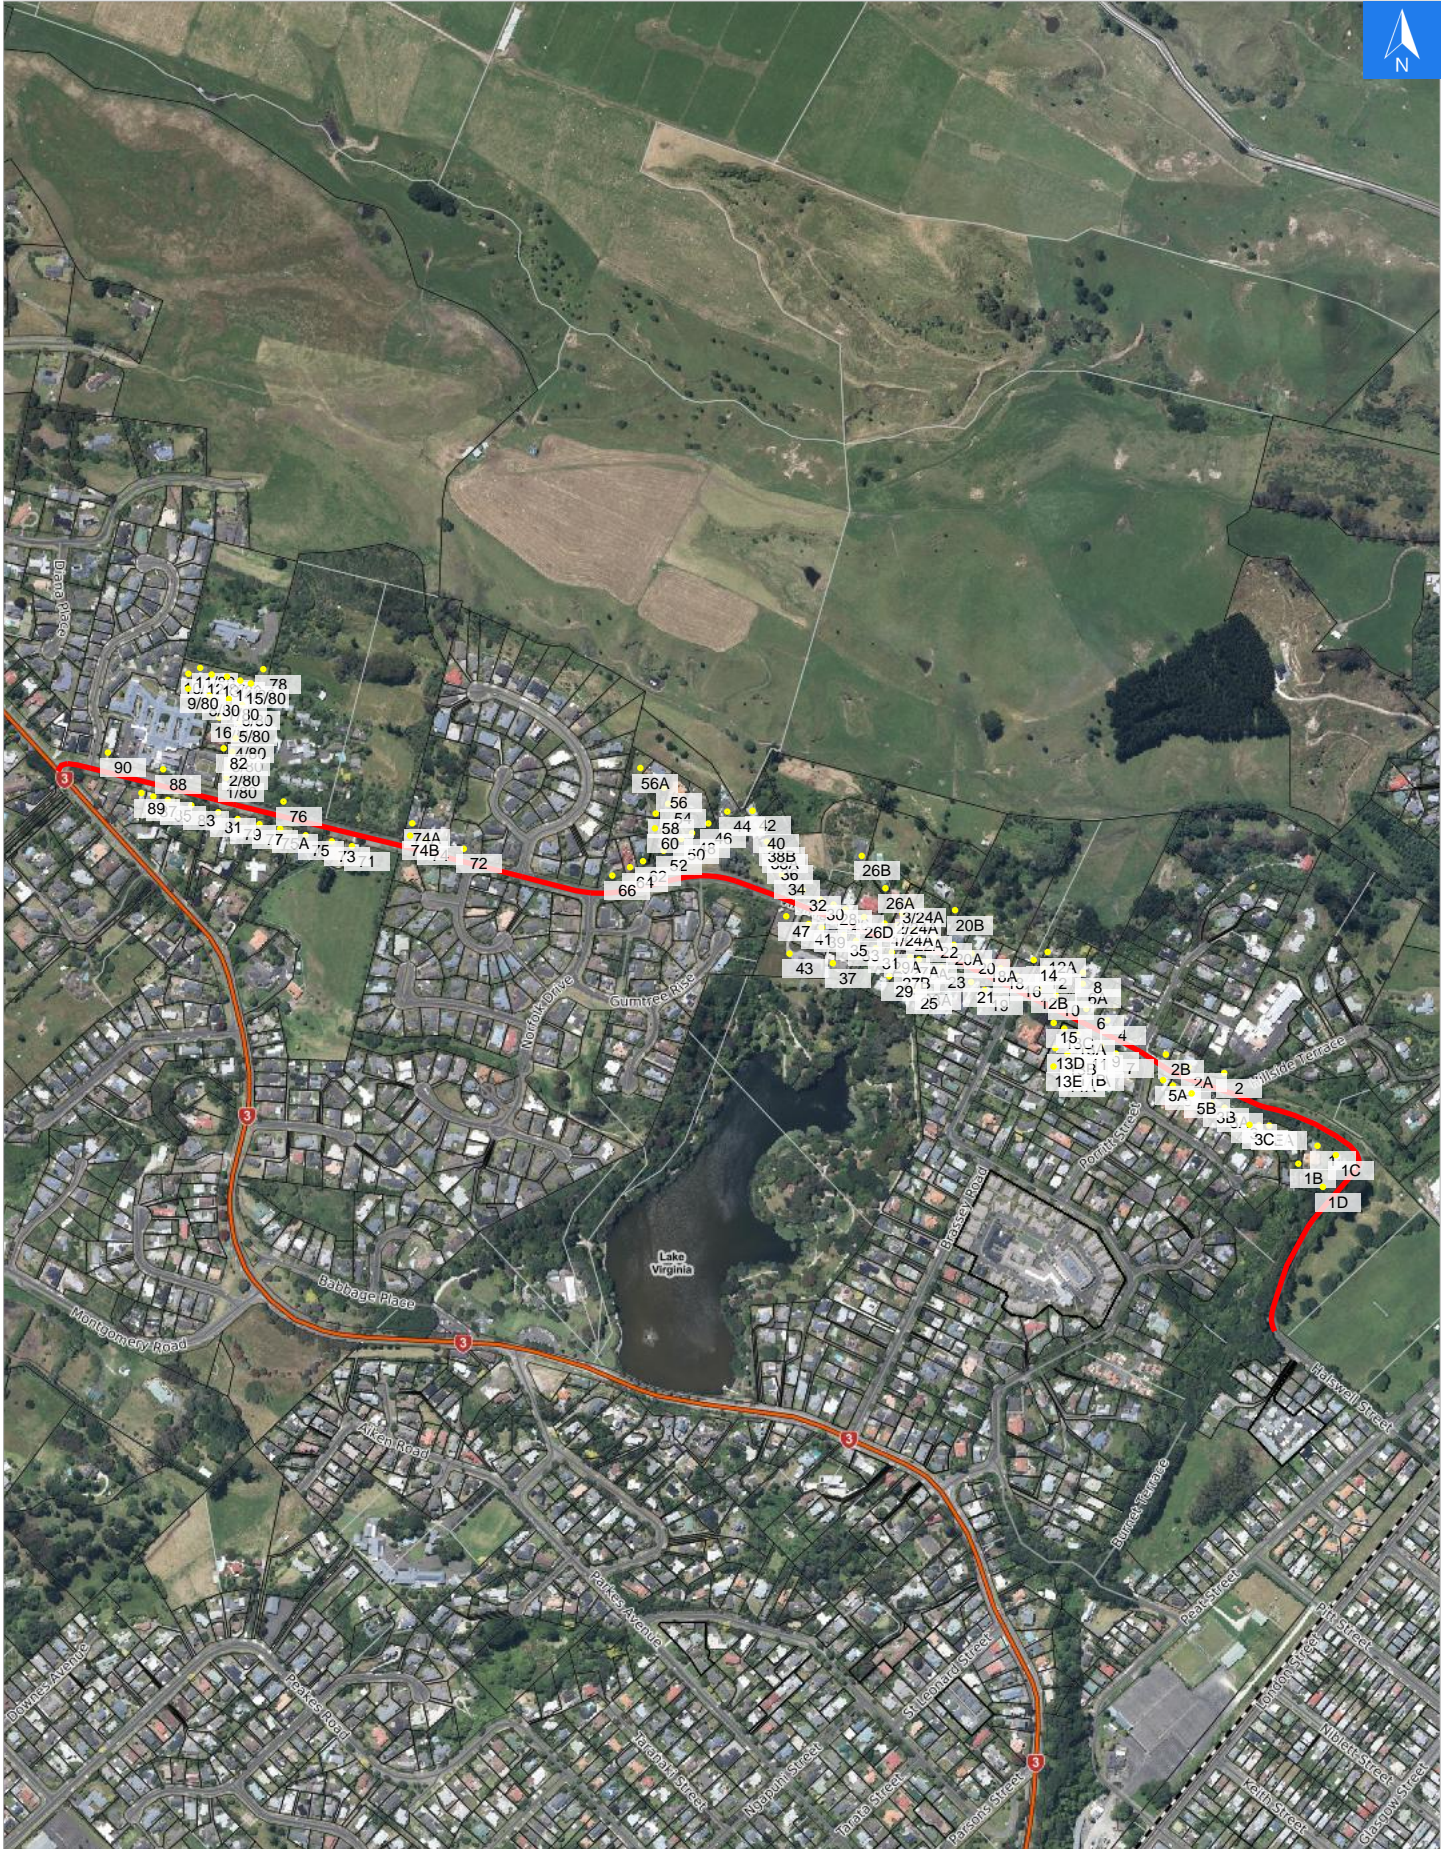

Disclaimer:

Digital map data sourced from Land Information New Zealand CROWN COPYRIGHT RESERVED.
The information displayed in the GIS has been taken from Whanganui District Council's databases and maps.
It is made available in good faith but its accuracy or completeness is not guaranteed. If the information is relied on in support of a resource consent it should be verified independently.

Wednesday, September 25, 2024

Scale 1: 10000

Wednesday, September 25, 2024

Disclaimer:

Digital map data sourced from Land Information New Zealand CROWN COPYRIGHT RESERVED.
The information displayed in the GIS has been taken from Whanganui District Council's databases and maps.
It is made available in good faith but its accuracy or completeness is not guaranteed. If the information is relied on in support of a resource consent it should be verified independently.