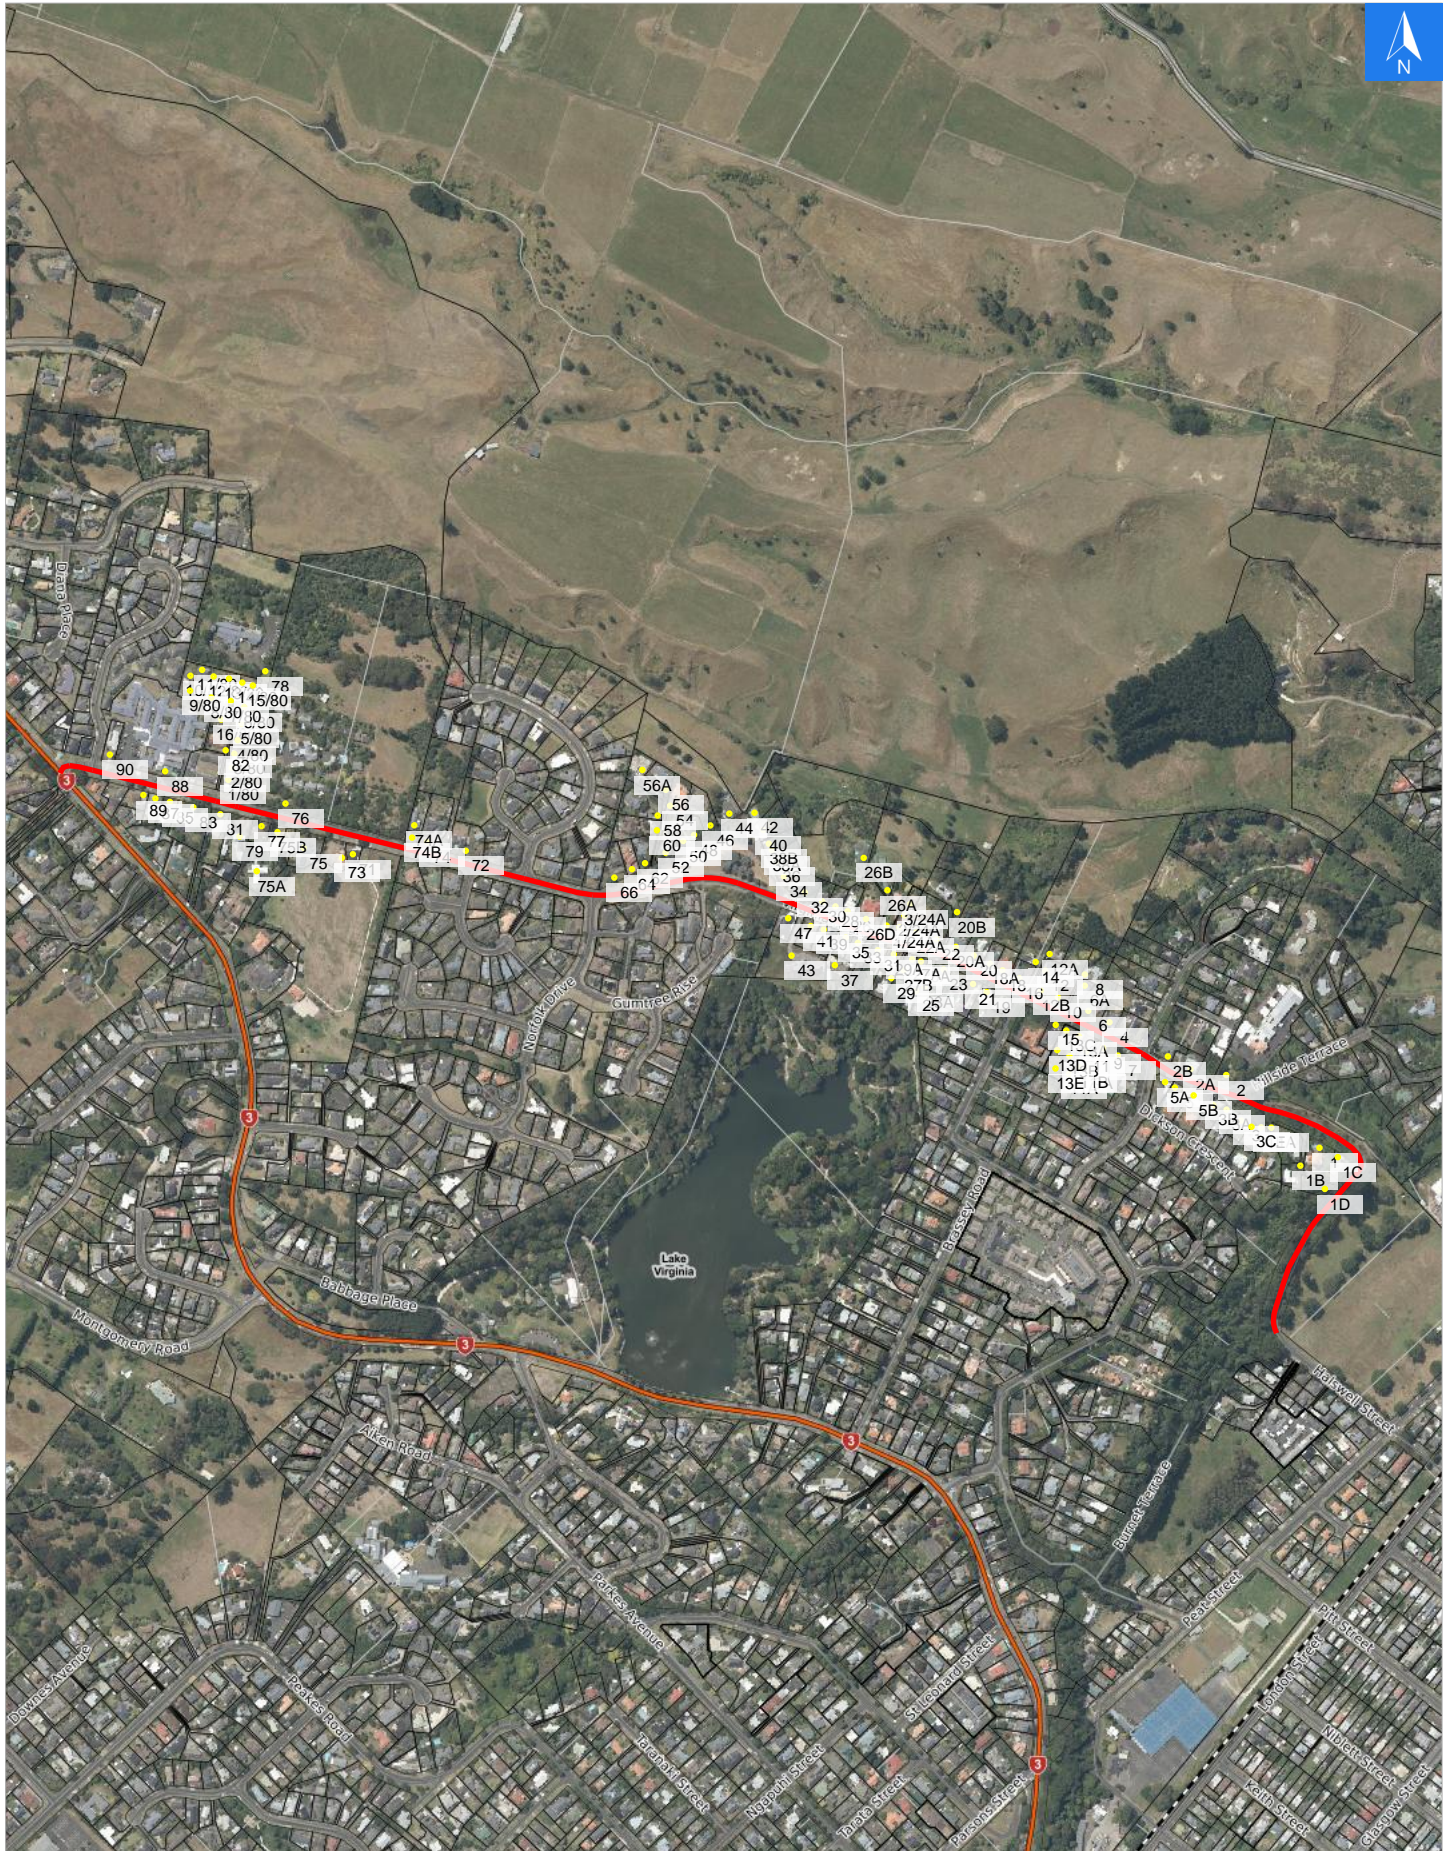

Wednesday, April 22, 2026

Disclaimer:

Digital map data sourced from Land Information New Zealand CROWN COPYRIGHT RESERVED.  
The information displayed in the GIS has been taken from Whanganui District Council's databases and maps.  
It is made available in good faith but its accuracy or completeness is not guaranteed. If the information is relied on in support of a resource consent it should be verified independently.

Scale 1: 10000

**Wednesday, April 22, 2026**

**Disclaimer:**

Digital map data sourced from Land Information New Zealand CROWN COPYRIGHT RESERVED.  
The information displayed in the GIS has been taken from Whanganui District Council's databases and maps.  
It is made available in good faith but its accuracy or completeness is not guaranteed. If the information is relied on in support of a resource consent it should be verified independently.