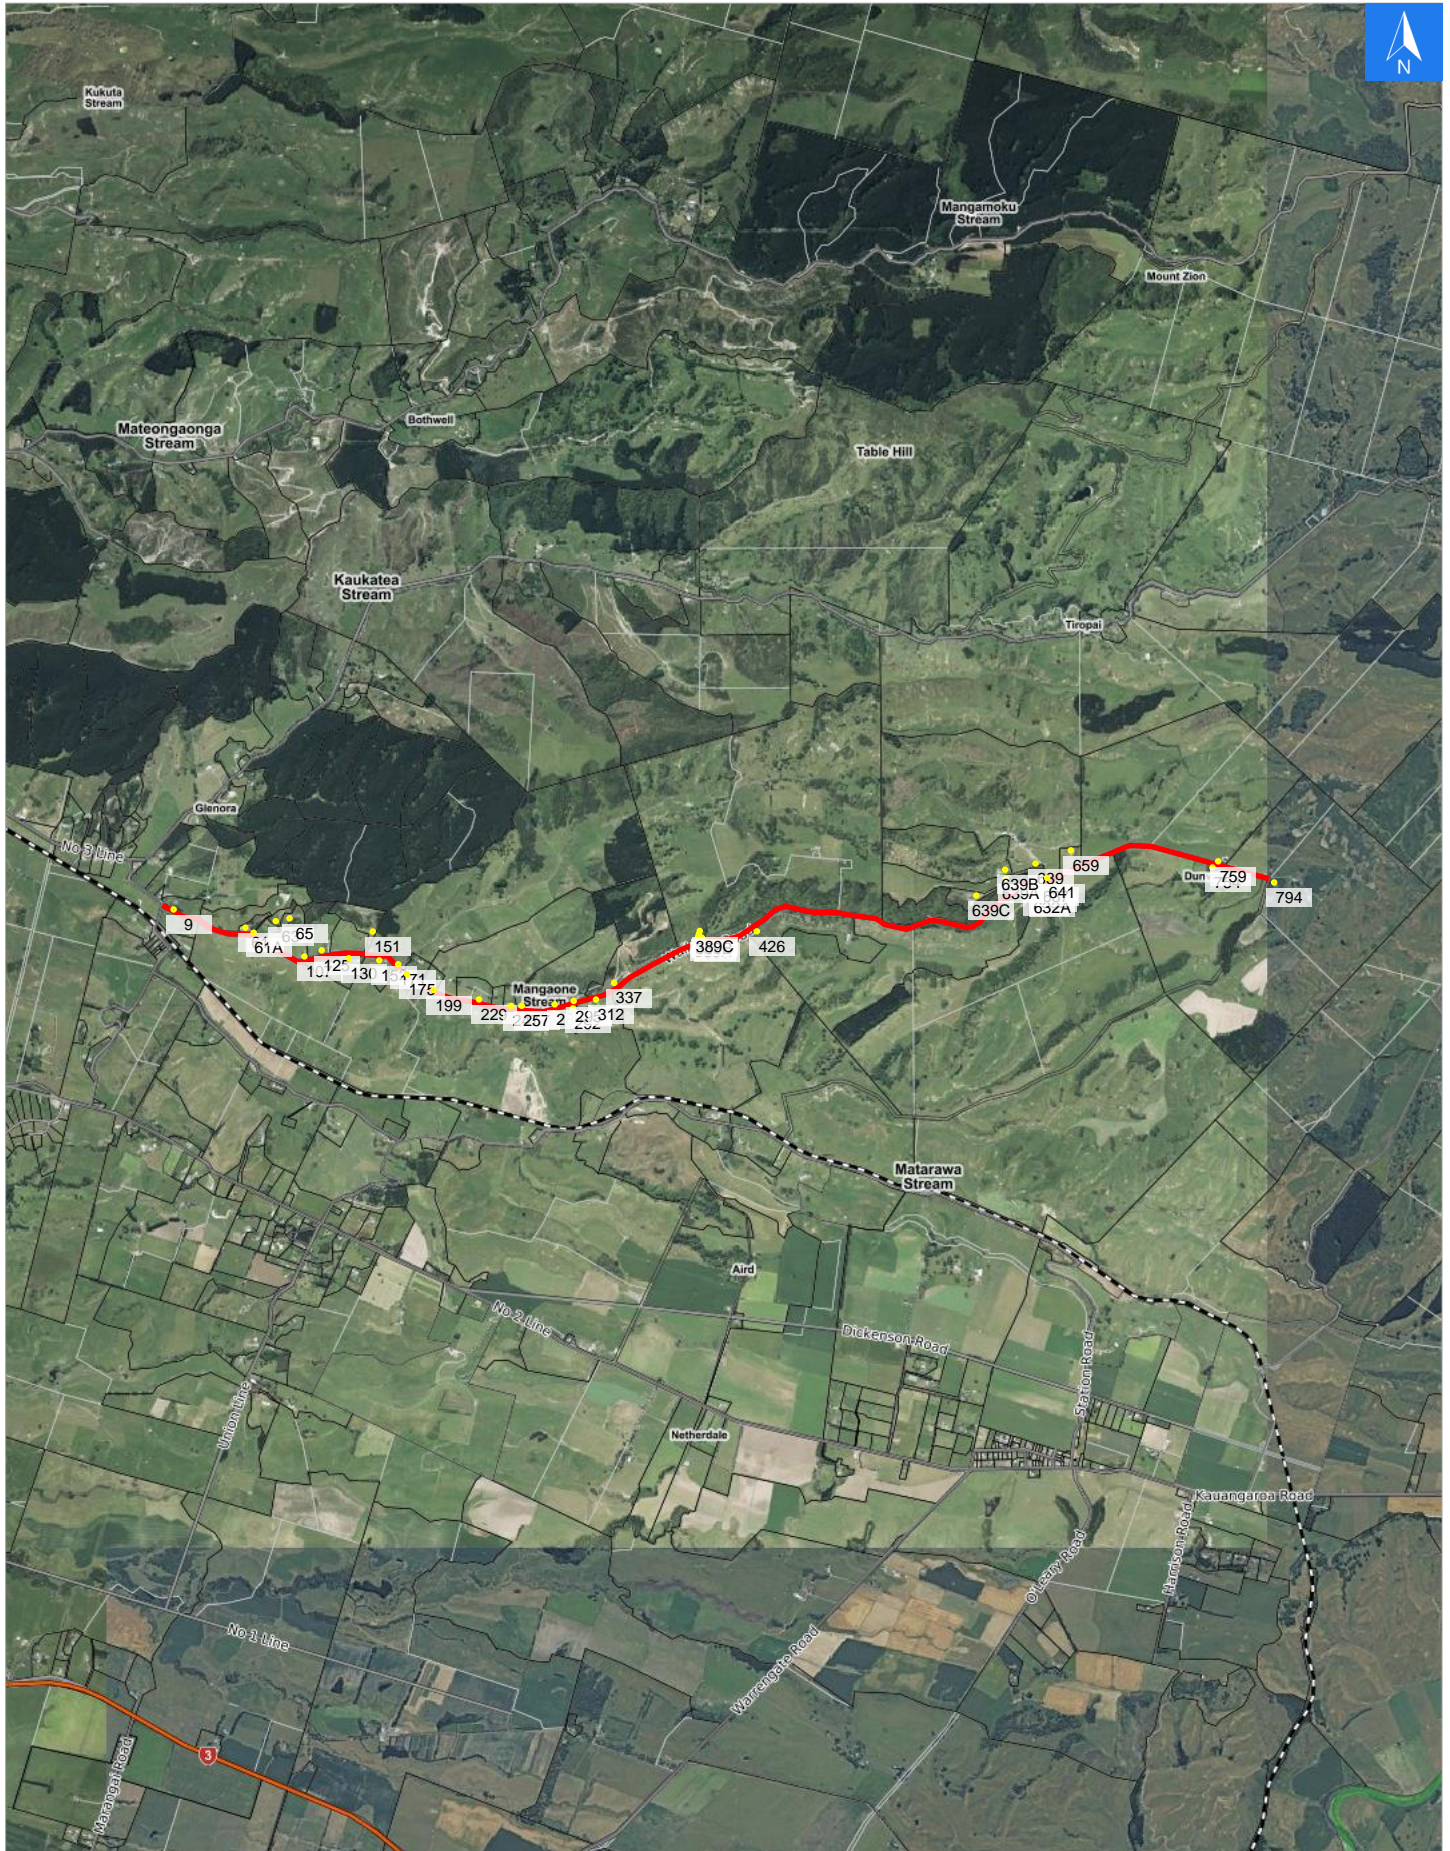

Disclaimer:

Digital map data sourced from Land Information New Zealand CROWN COPYRIGHT RESERVED.  
The information displayed in the GIS has been taken from Whanganui District Council's databases and maps.  
It is made available in good faith but its accuracy or completeness is not guaranteed. If the information is relied on in support of a resource consent it should be verified independently.

Wednesday, September 25, 2024

Scale 1: 50000

Wednesday, September 25, 2024

### Disclaimer:

Digital map data sourced from Land Information New Zealand CROWN COPYRIGHT RESERVED.  
The information displayed in the GIS has been taken from Whanganui District Council's databases and maps.  
It is made available in good faith but its accuracy or completeness is not guaranteed. If the information is relied on in support of a resource consent it should be verified independently.