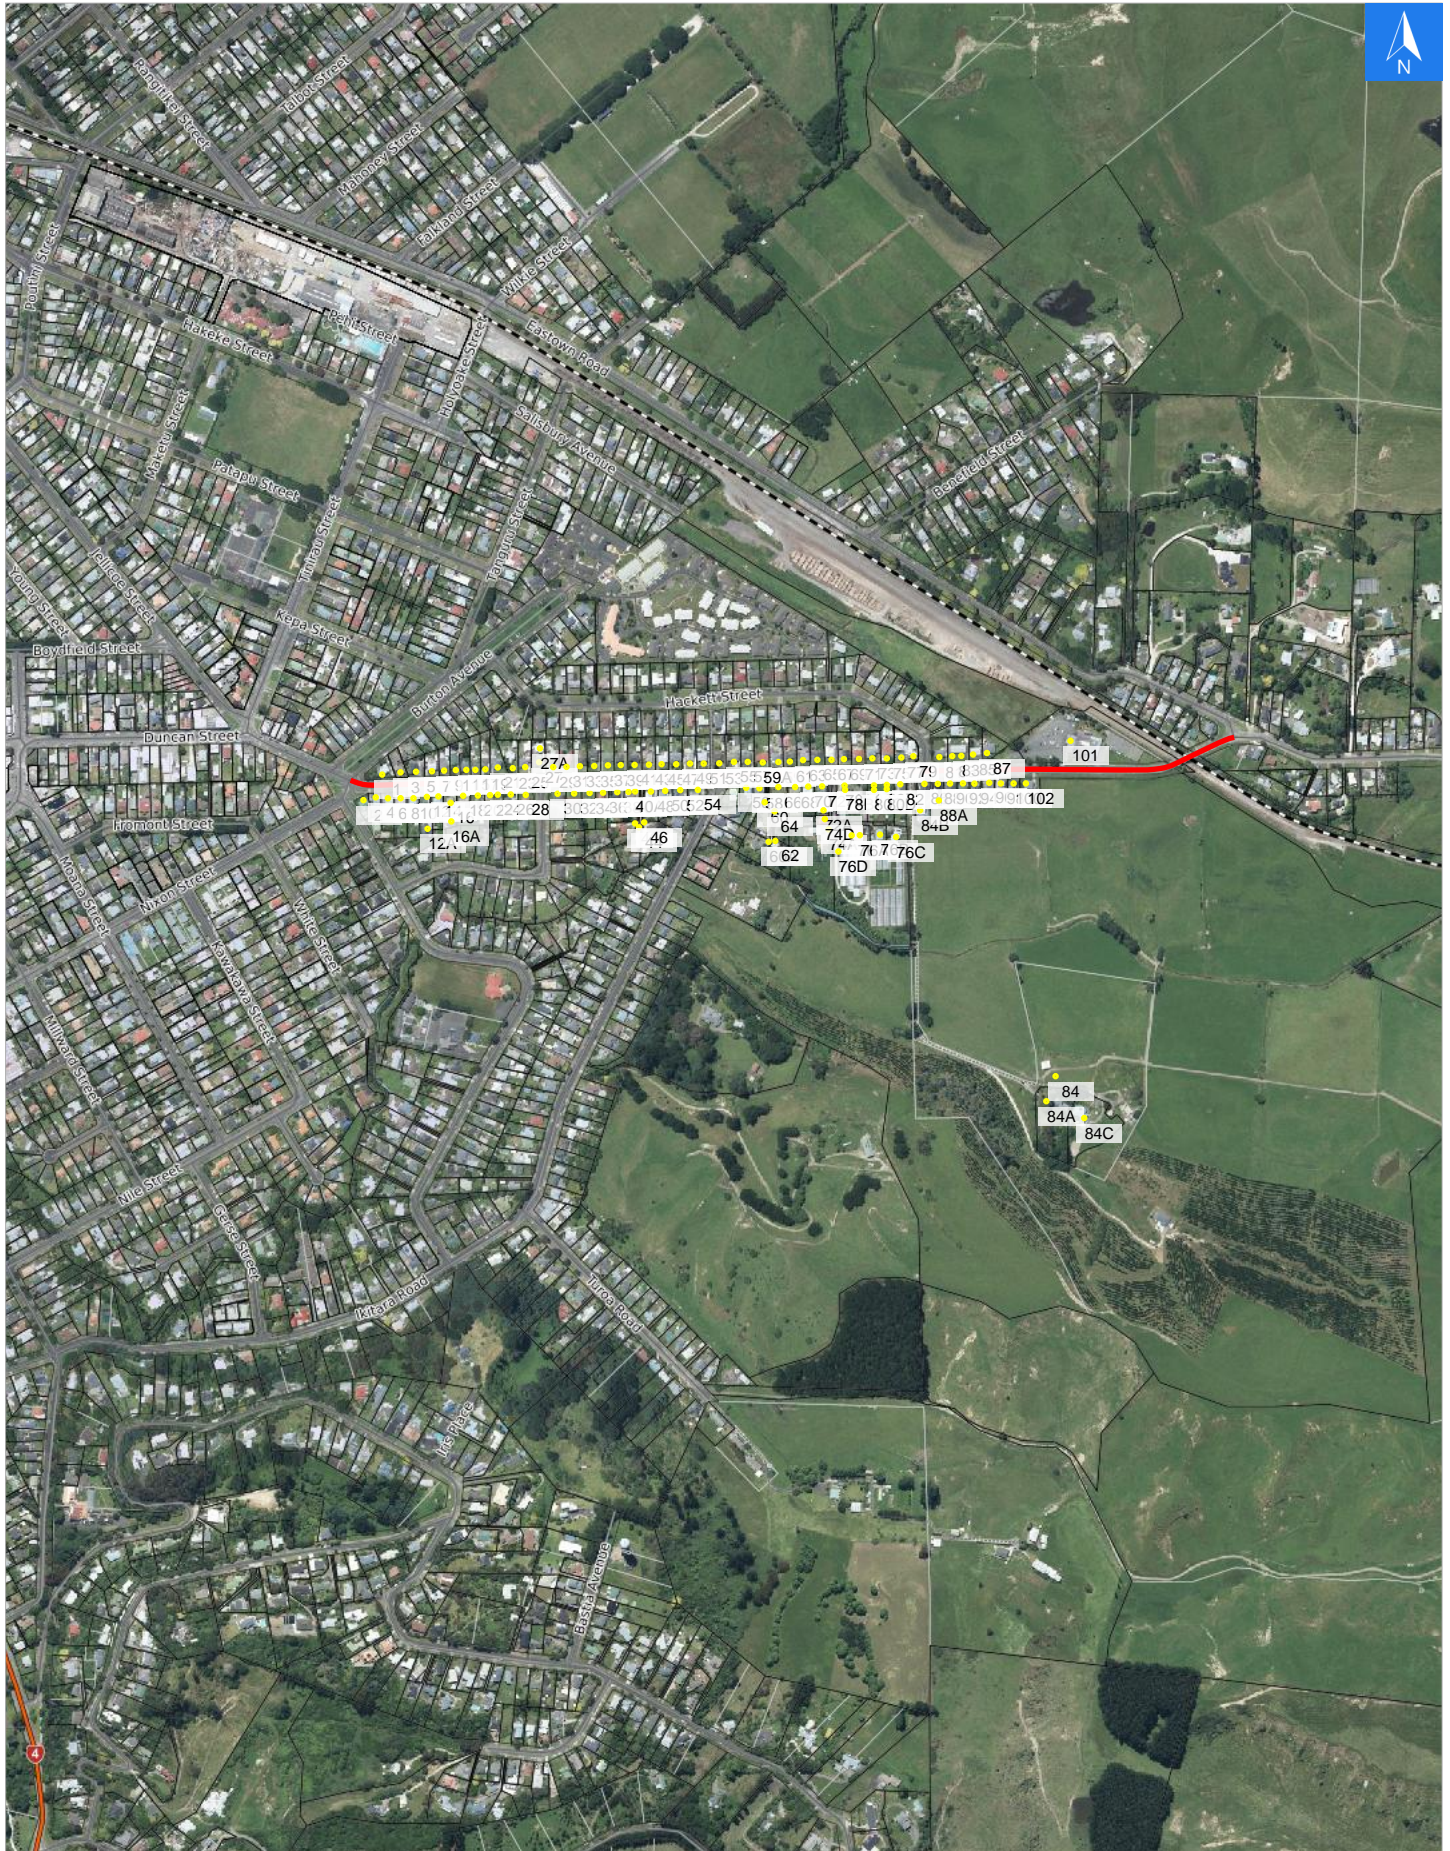

Disclaimer:

Digital map data sourced from Land Information New Zealand CROWN COPYRIGHT RESERVED.
The information displayed in the GIS has been taken from Whanganui District Council's databases and maps.
It is made available in good faith but its accuracy or completeness is not guaranteed. If the information is relied on in support of a resource consent it should be verified independently.

Wednesday, September 25, 2024

Scale 1: 10000

Wednesday, September 25, 2024

Disclaimer:

Digital map data sourced from Land Information New Zealand CROWN COPYRIGHT RESERVED.
The information displayed in the GIS has been taken from Whanganui District Council's databases and maps.
It is made available in good faith but its accuracy or completeness is not guaranteed. If the information is relied on in support of a resource consent it should be verified independently.