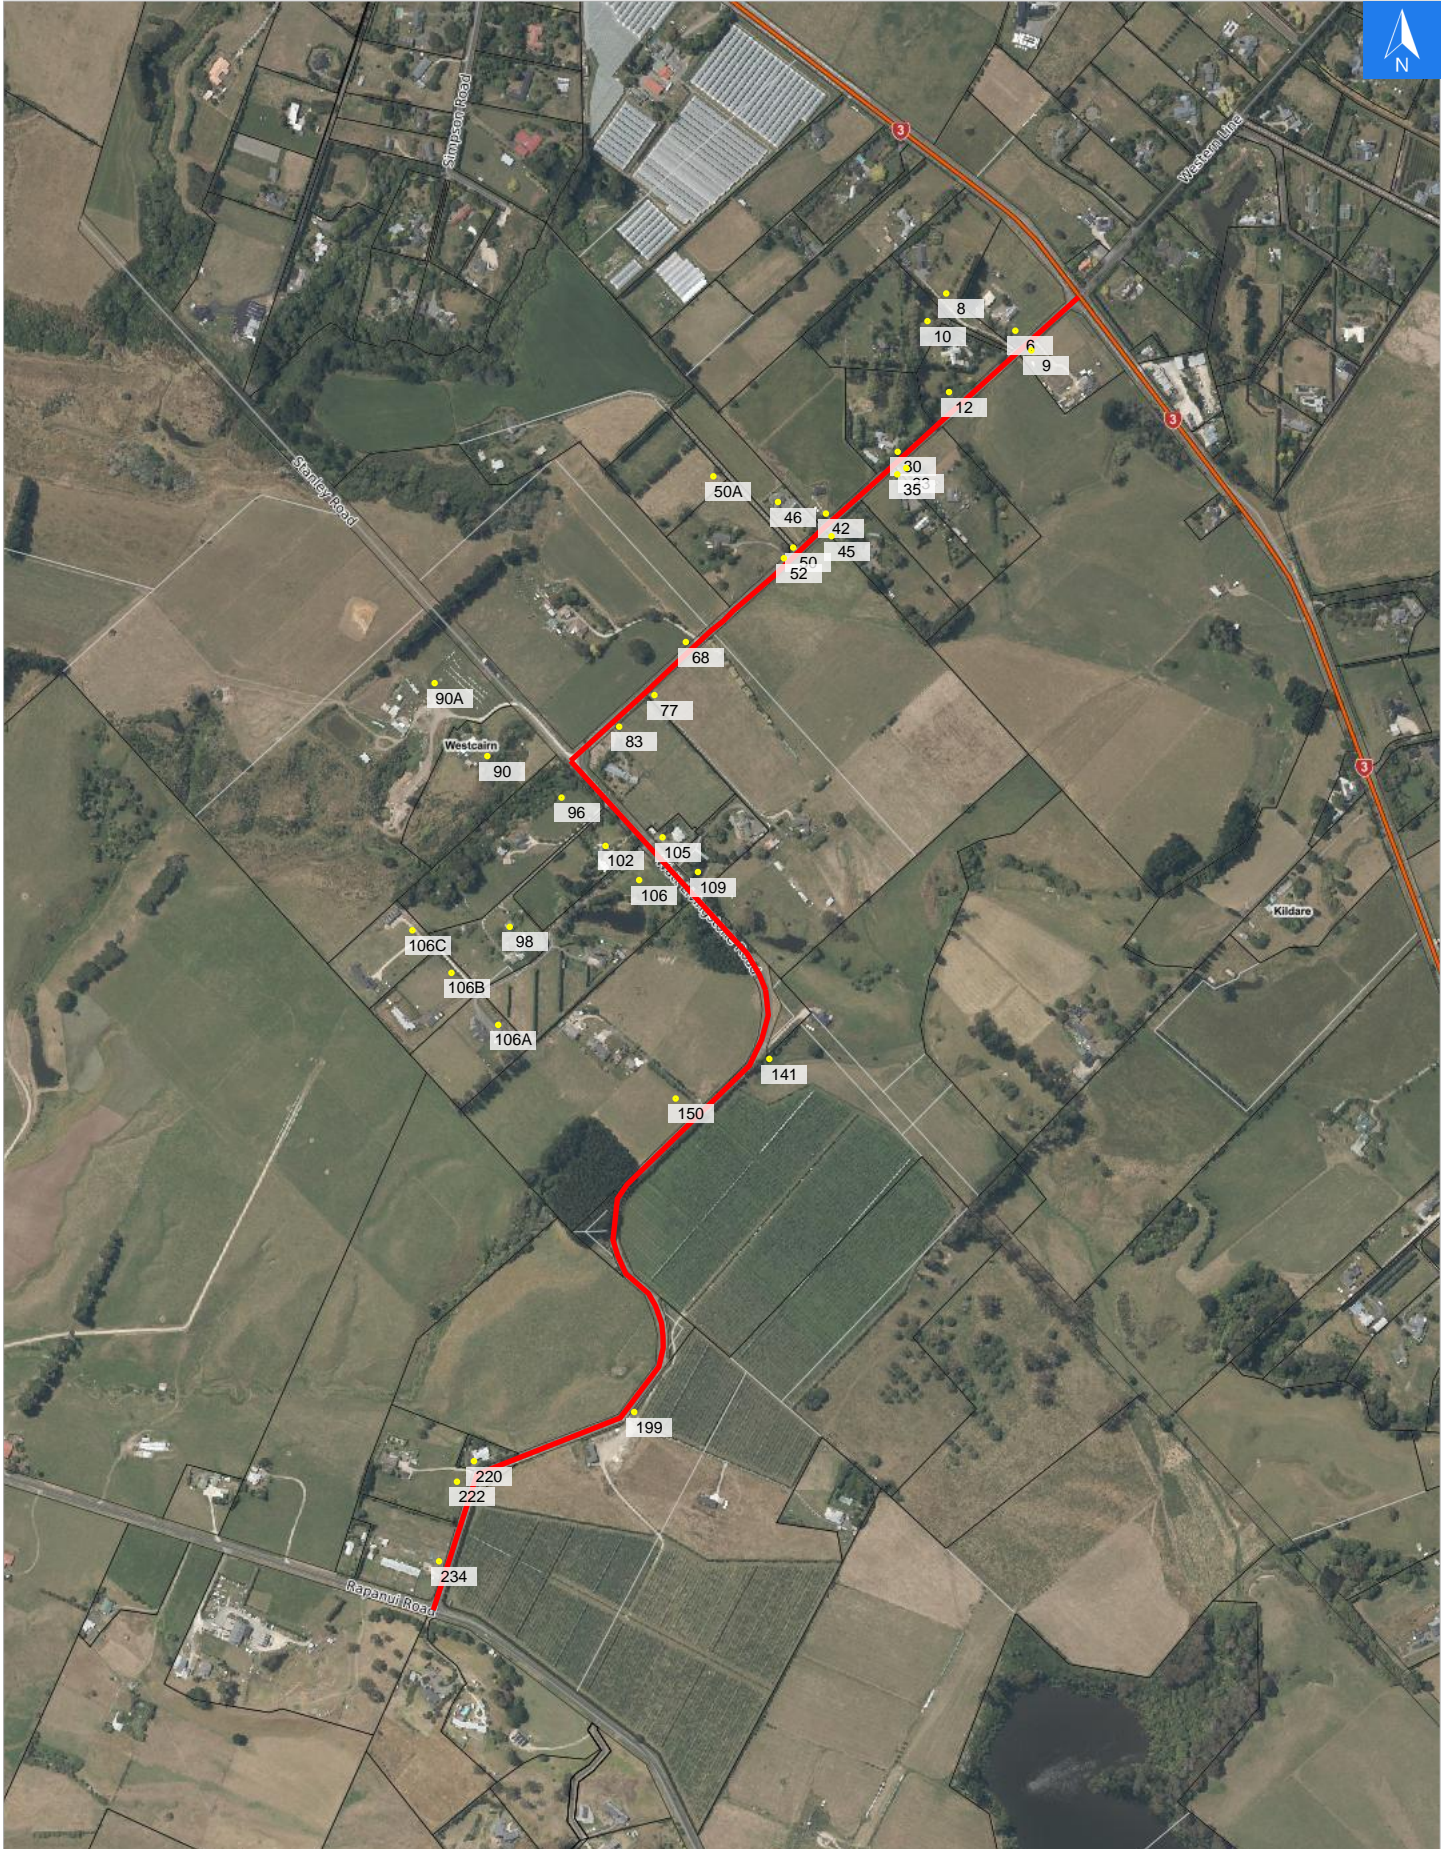

Wednesday, April 22, 2026

Disclaimer:

Digital map data sourced from Land Information New Zealand CROWN COPYRIGHT RESERVED.
The information displayed in the GIS has been taken from Whanganui District Council's databases and maps.
It is made available in good faith but its accuracy or completeness is not guaranteed. If the information is relied on in support of a resource consent it should be verified independently.

Scale 1: 10000

Wednesday, April 22, 2026

Disclaimer:

Digital map data sourced from Land Information New Zealand CROWN COPYRIGHT RESERVED.
The information displayed in the GIS has been taken from Whanganui District Council's databases and maps.
It is made available in good faith but its accuracy or completeness is not guaranteed. If the information is relied on in support of a resource consent it should be verified independently.