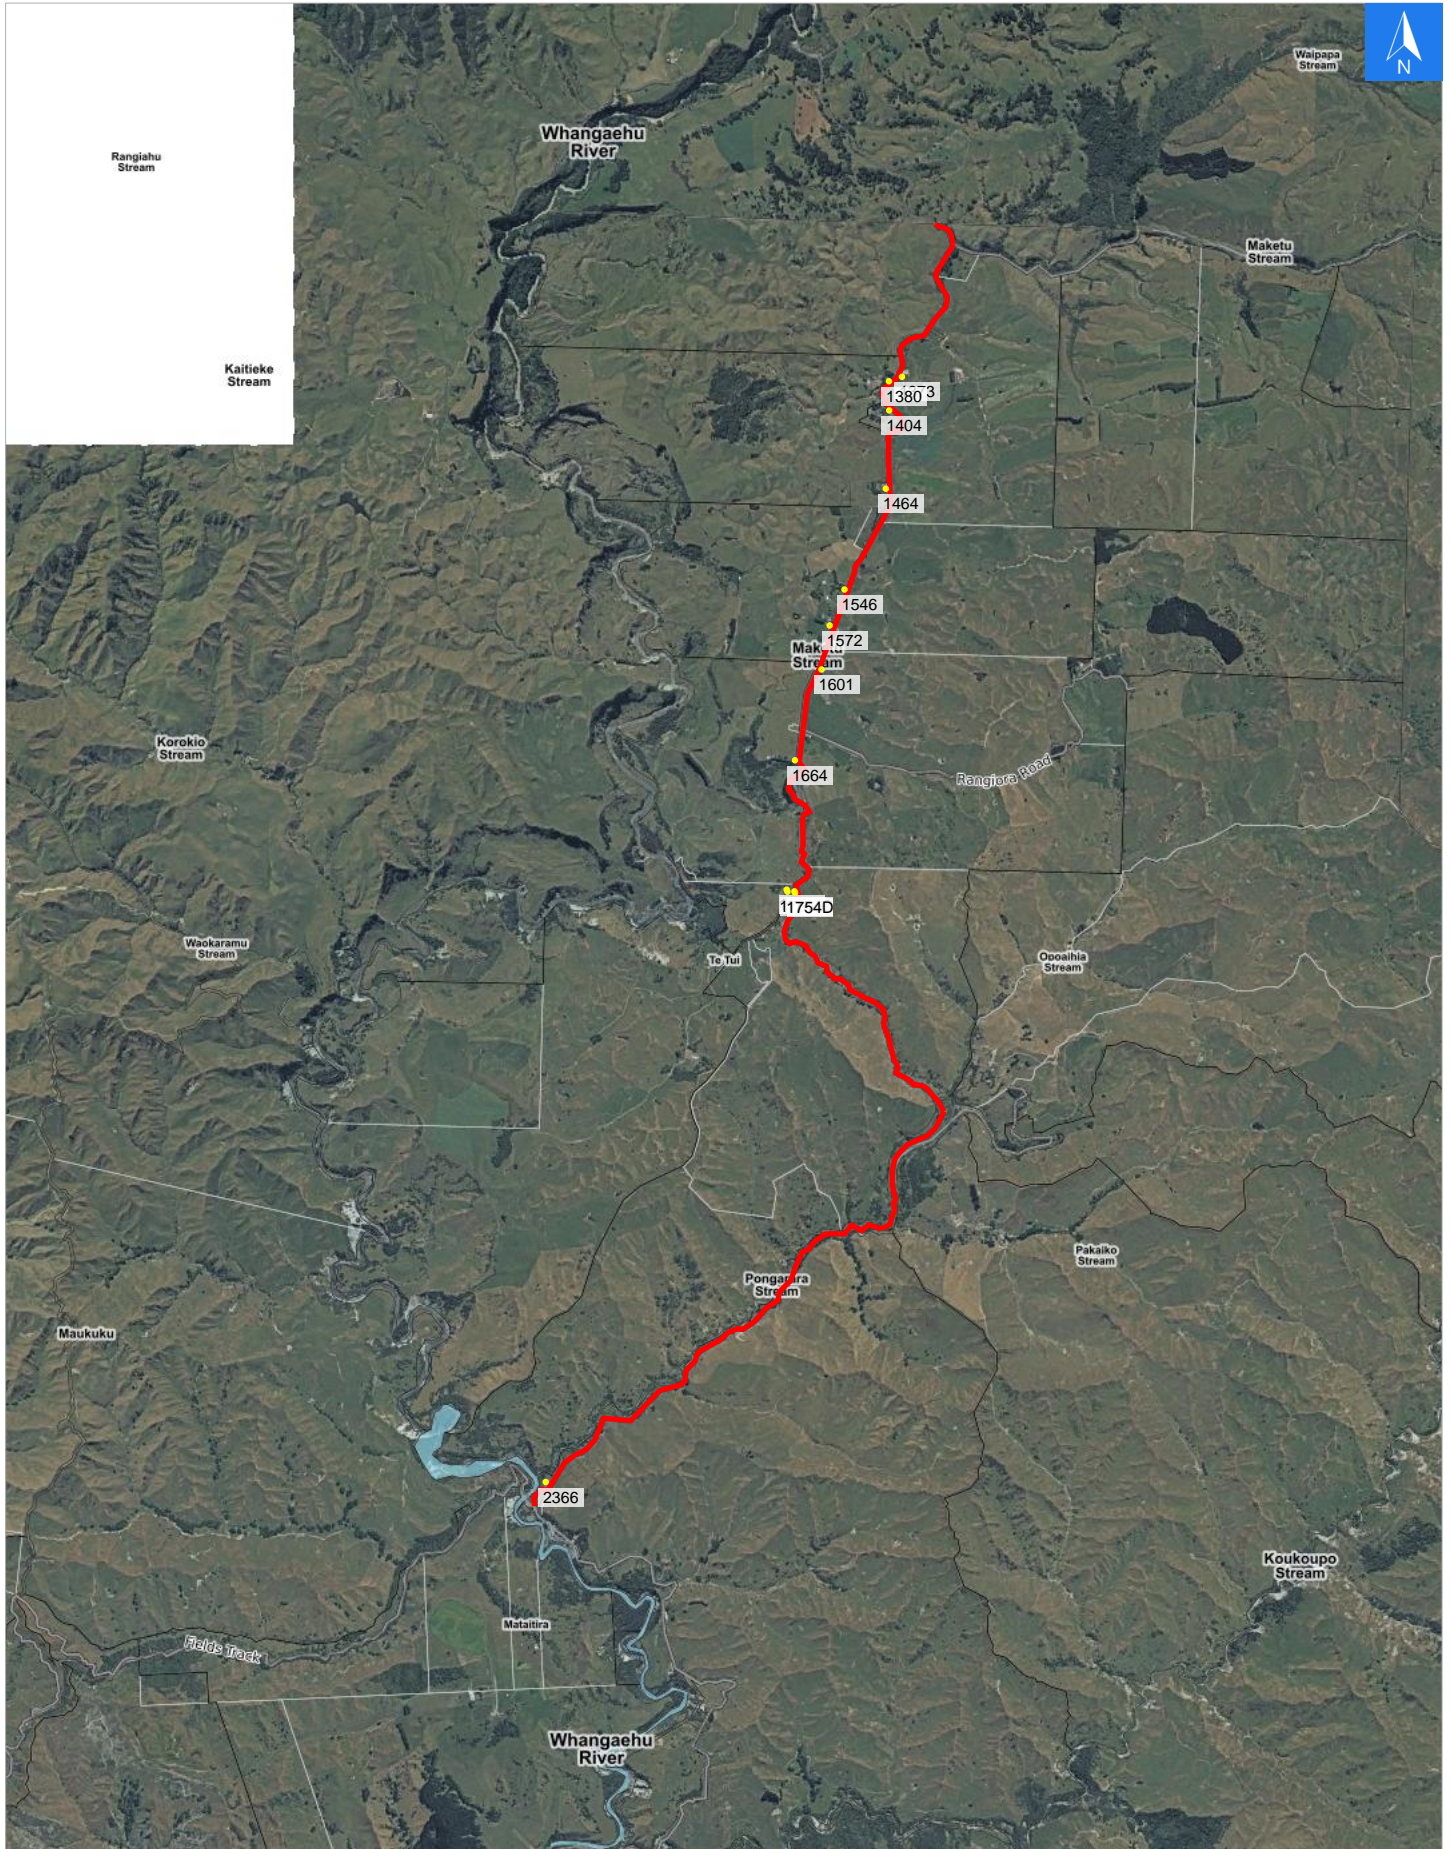

Wednesday, April 22, 2026

Disclaimer:

Digital map data sourced from Land Information New Zealand CROWN COPYRIGHT RESERVED.
The information displayed in the GIS has been taken from Whanganui District Council's databases and maps.
It is made available in good faith but its accuracy or completeness is not guaranteed. If the information is relied on in support of a resource consent it should be verified independently.

Scale 1: 50000

Wednesday, April 22, 2026

Disclaimer:

Digital map data sourced from Land Information New Zealand CROWN COPYRIGHT RESERVED.
The information displayed in the GIS has been taken from Whanganui District Council's databases and maps.
It is made available in good faith but its accuracy or completeness is not guaranteed. If the information is relied on in support of a resource consent it should be verified independently.

Road Evacuation Addresses

Data sourced from LINZ

LINZ Address	Notes	Date Time Visited	Placard
1373 Whangaehu Valley Road, Kakatahi, Whanganui			W Y1 Y2 R1 R2
1380 Whangaehu Valley Road, Kakatahi, Whanganui			W Y1 Y2 R1 R2
1404 Whangaehu Valley Road, Kakatahi, Whanganui			W Y1 Y2 R1 R2
1464 Whangaehu Valley Road, Kakatahi, Whanganui			W Y1 Y2 R1 R2
1546 Whangaehu Valley Road, Kakatahi, Whanganui			W Y1 Y2 R1 R2
1572 Whangaehu Valley Road, Kakatahi, Whanganui			W Y1 Y2 R1 R2
1601 Whangaehu Valley Road, Kakatahi, Whanganui			W Y1 Y2 R1 R2
1664 Whangaehu Valley Road, Kakatahi, Whanganui			W Y1 Y2 R1 R2
1754A Whangaehu Valley Road, Kakatahi, Whanganui			W Y1 Y2 R1 R2
1754B Whangaehu Valley Road, Kakatahi, Whanganui			W Y1 Y2 R1 R2
1754C Whangaehu Valley Road, Kakatahi, Whanganui			W Y1 Y2 R1 R2
1754D Whangaehu Valley Road, Kakatahi, Whanganui			W Y1 Y2 R1 R2
2366 Whangaehu Valley Road, Kakatahi, Whanganui			W Y1 Y2 R1 R2