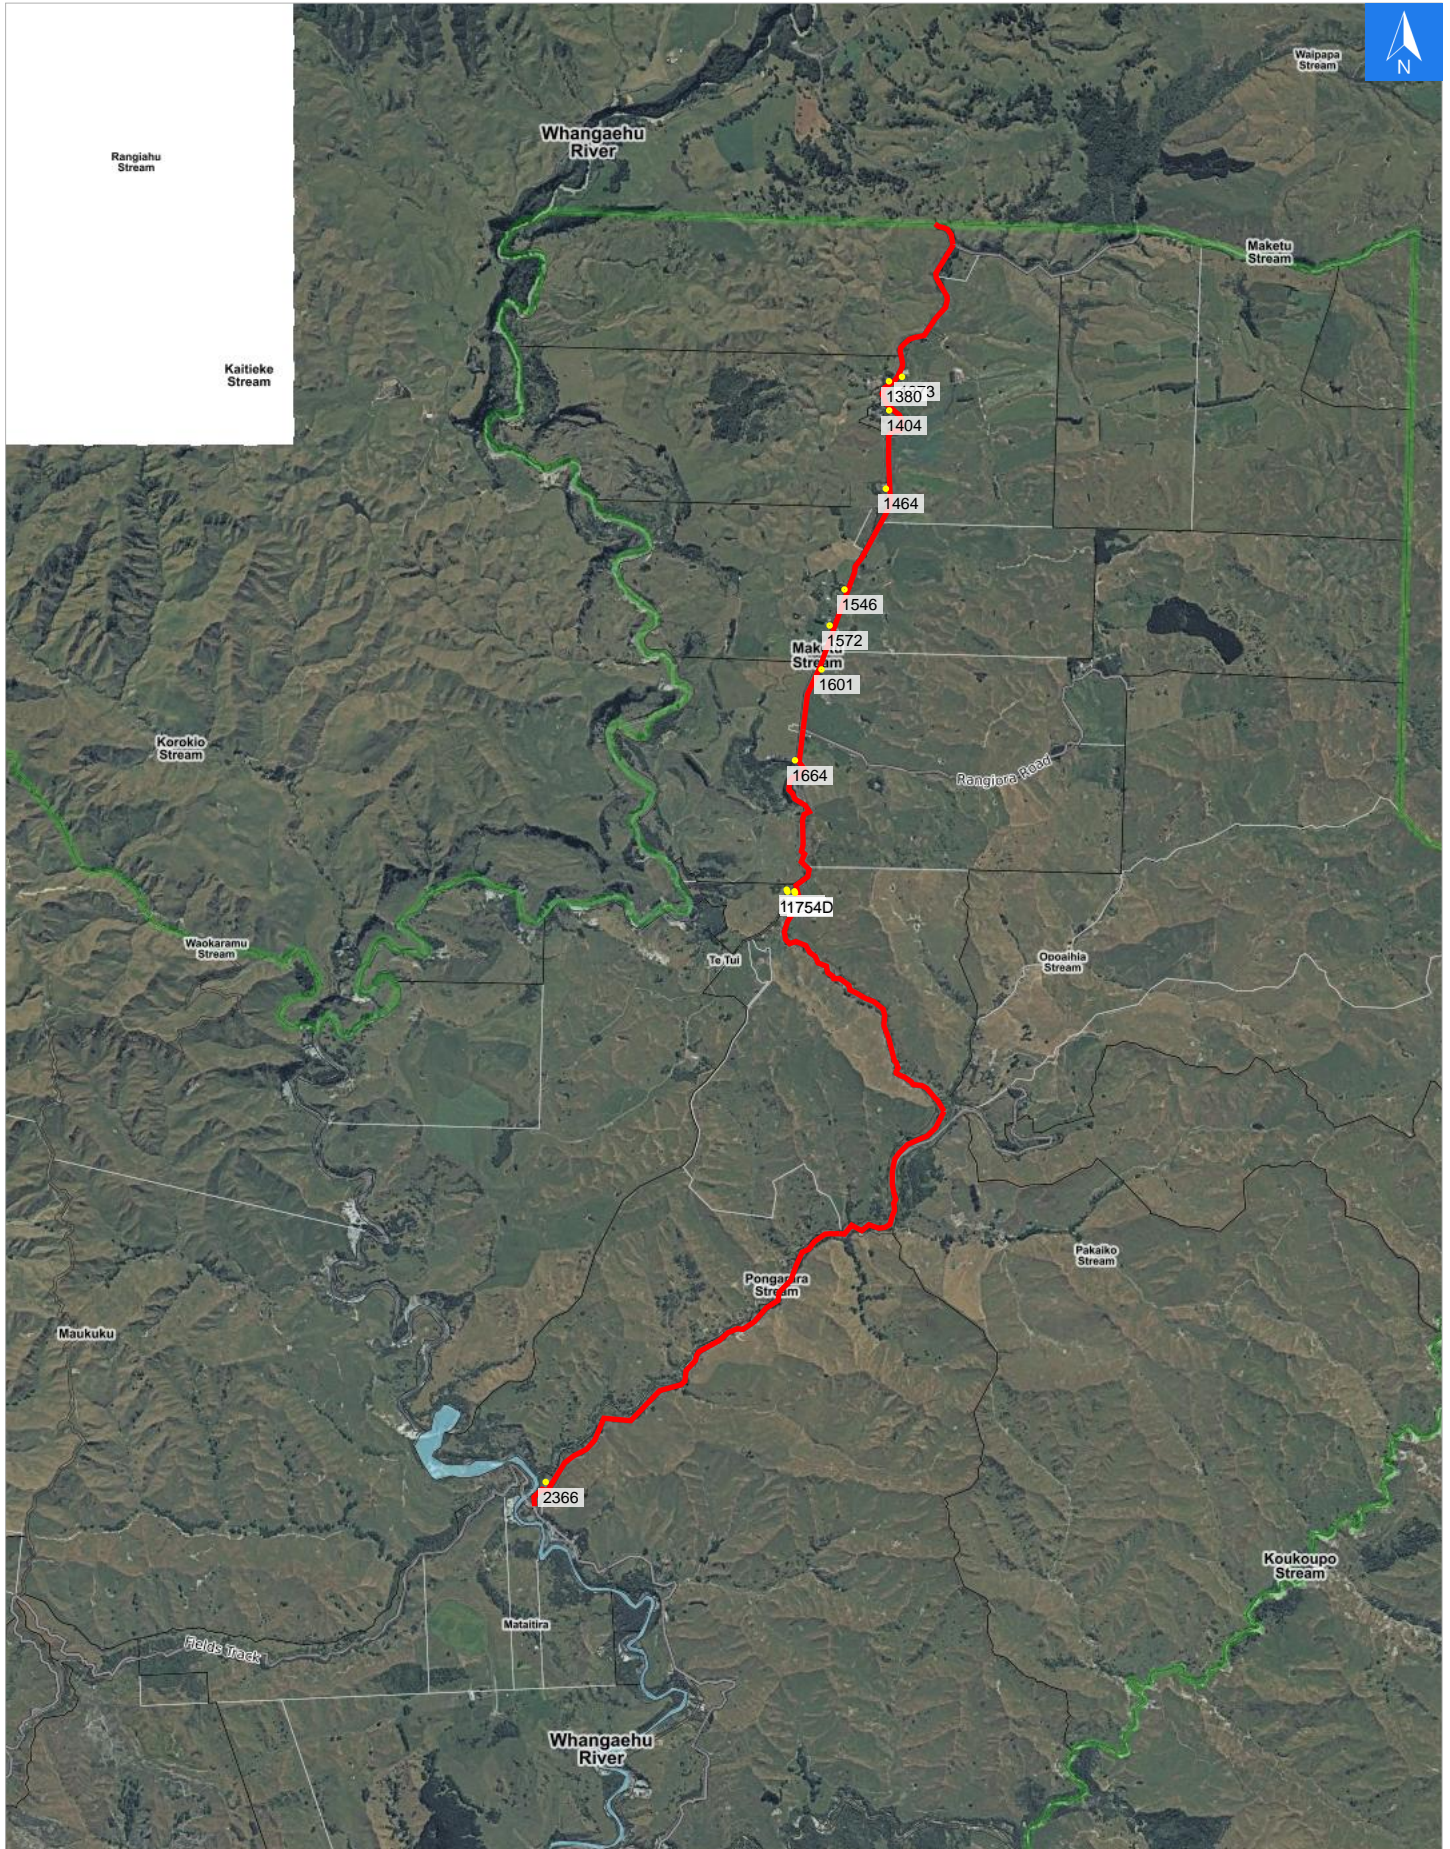

Wednesday, September 25, 2024

Disclaimer:

Digital map data sourced from Land Information New Zealand CROWN COPYRIGHT RESERVED.  
The information displayed in the GIS has been taken from Whanganui District Council's databases and maps.  
It is made available in good faith but its accuracy or completeness is not guaranteed. If the information is relied on in support of a resource consent it should be verified independently.

Scale 1: 50000

Wednesday, September 25, 2024

**Disclaimer:**

Digital map data sourced from Land Information New Zealand CROWN COPYRIGHT RESERVED.  
The information displayed in the GIS has been taken from Whanganui District Council's databases and maps.  
It is made available in good faith but its accuracy or completeness is not guaranteed. If the information is relied on in support of a resource consent it should be verified independently.

**Road Evacuation Addresses**

Data sourced from LINZ

LINZ Address	Notes	Date Time Visited	Placard
1373 Whangaehu Valley Road, Kakatahi, Whanganui			W Y1 Y2 R1 R2
1380 Whangaehu Valley Road, Kakatahi, Whanganui			W Y1 Y2 R1 R2
1404 Whangaehu Valley Road, Kakatahi, Whanganui			W Y1 Y2 R1 R2
1464 Whangaehu Valley Road, Kakatahi, Whanganui			W Y1 Y2 R1 R2
1546 Whangaehu Valley Road, Kakatahi, Whanganui			W Y1 Y2 R1 R2
1572 Whangaehu Valley Road, Kakatahi, Whanganui			W Y1 Y2 R1 R2
1601 Whangaehu Valley Road, Kakatahi, Whanganui			W Y1 Y2 R1 R2
1664 Whangaehu Valley Road, Kakatahi, Whanganui			W Y1 Y2 R1 R2
1754A Whangaehu Valley Road, Kakatahi, Whanganui			W Y1 Y2 R1 R2
1754B Whangaehu Valley Road, Kakatahi, Whanganui			W Y1 Y2 R1 R2
1754C Whangaehu Valley Road, Kakatahi, Whanganui			W Y1 Y2 R1 R2
1754D Whangaehu Valley Road, Kakatahi, Whanganui			W Y1 Y2 R1 R2
2366 Whangaehu Valley Road, Kakatahi, Whanganui			W Y1 Y2 R1 R2