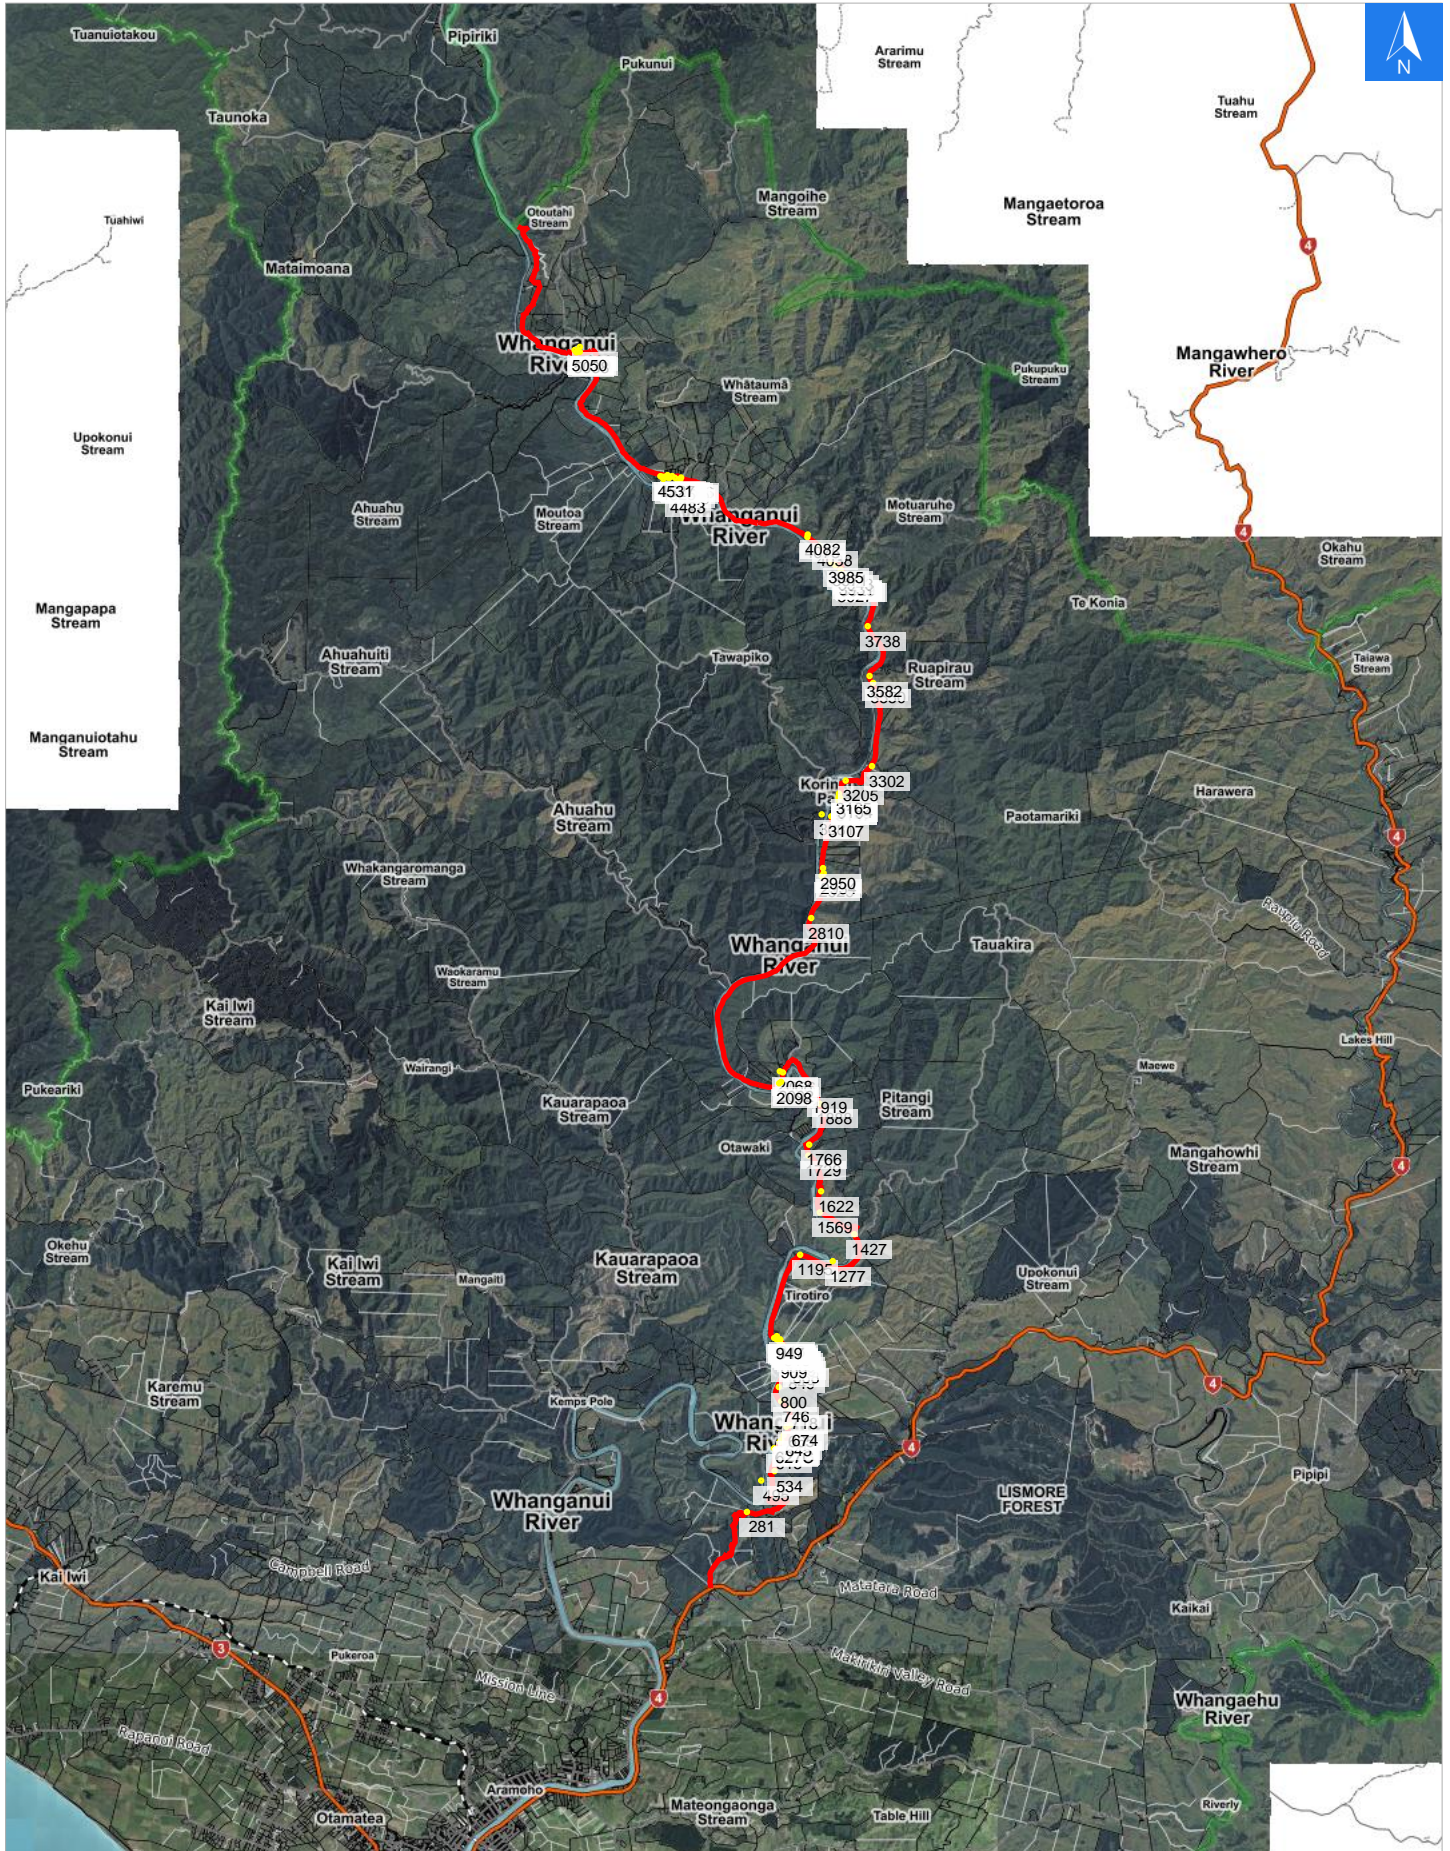

Disclaimer:

Digital map data sourced from Land Information New Zealand CROWN COPYRIGHT RESERVED.
The information displayed in the GIS has been taken from Whanganui District Council's databases and maps.
It is made available in good faith but its accuracy or completeness is not guaranteed. If the information is relied on in support of a resource consent it should be verified independently.

Wednesday, September 25, 2024

Scale 1: 200000

Wednesday, September 25, 2024

Disclaimer:

Digital map data sourced from Land Information New Zealand CROWN COPYRIGHT RESERVED.
The information displayed in the GIS has been taken from Whanganui District Council's databases and maps.
It is made available in good faith but its accuracy or completeness is not guaranteed. If the information is relied on in support of a resource consent it should be verified independently.