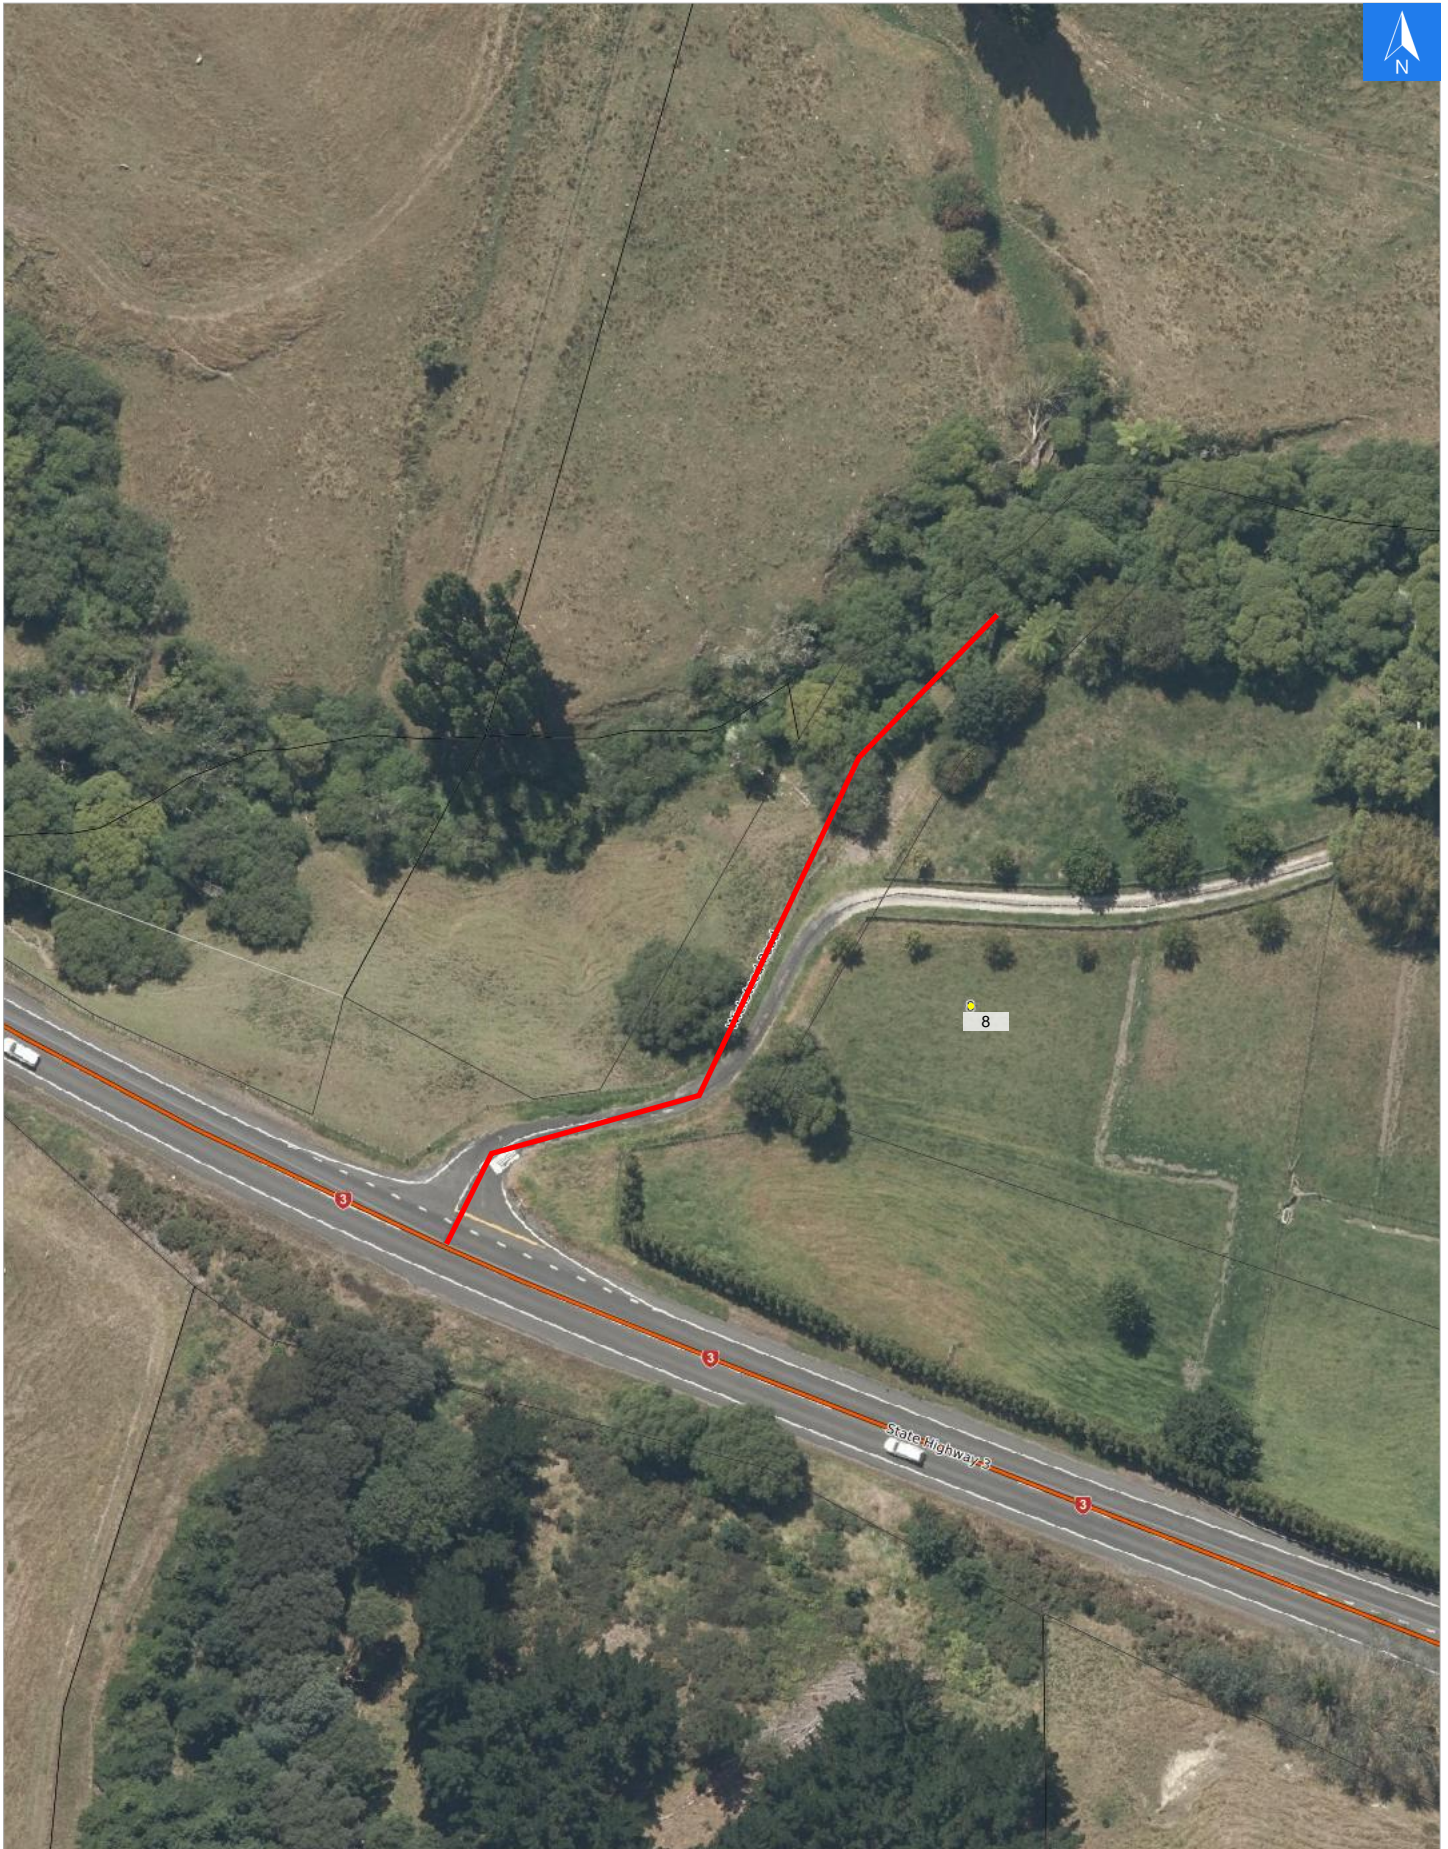

Wednesday, April 15, 2026

Disclaimer:

Digital map data sourced from Land Information New Zealand CROWN COPYRIGHT RESERVED.
The information displayed in the GIS has been taken from Whanganui District Council's databases and maps.
It is made available in good faith but its accuracy or completeness is not guaranteed. If the information is relied on in support of a resource consent it should be verified independently.

Scale 1: 1000

Wednesday, April 15, 2026

Disclaimer:

Digital map data sourced from Land Information New Zealand CROWN COPYRIGHT RESERVED.
The information displayed in the GIS has been taken from Whanganui District Council's databases and maps.
It is made available in good faith but its accuracy or completeness is not guaranteed. If the information is relied on in support of a resource consent it should be verified independently.

Road Evacuation Addresses

Data sourced from LINZ

LINZ Address	Notes	Date Time Visited	Placard
8 Wicksteed Road, Kai Iwi, Whanganui			W Y1 Y2 R1 R2