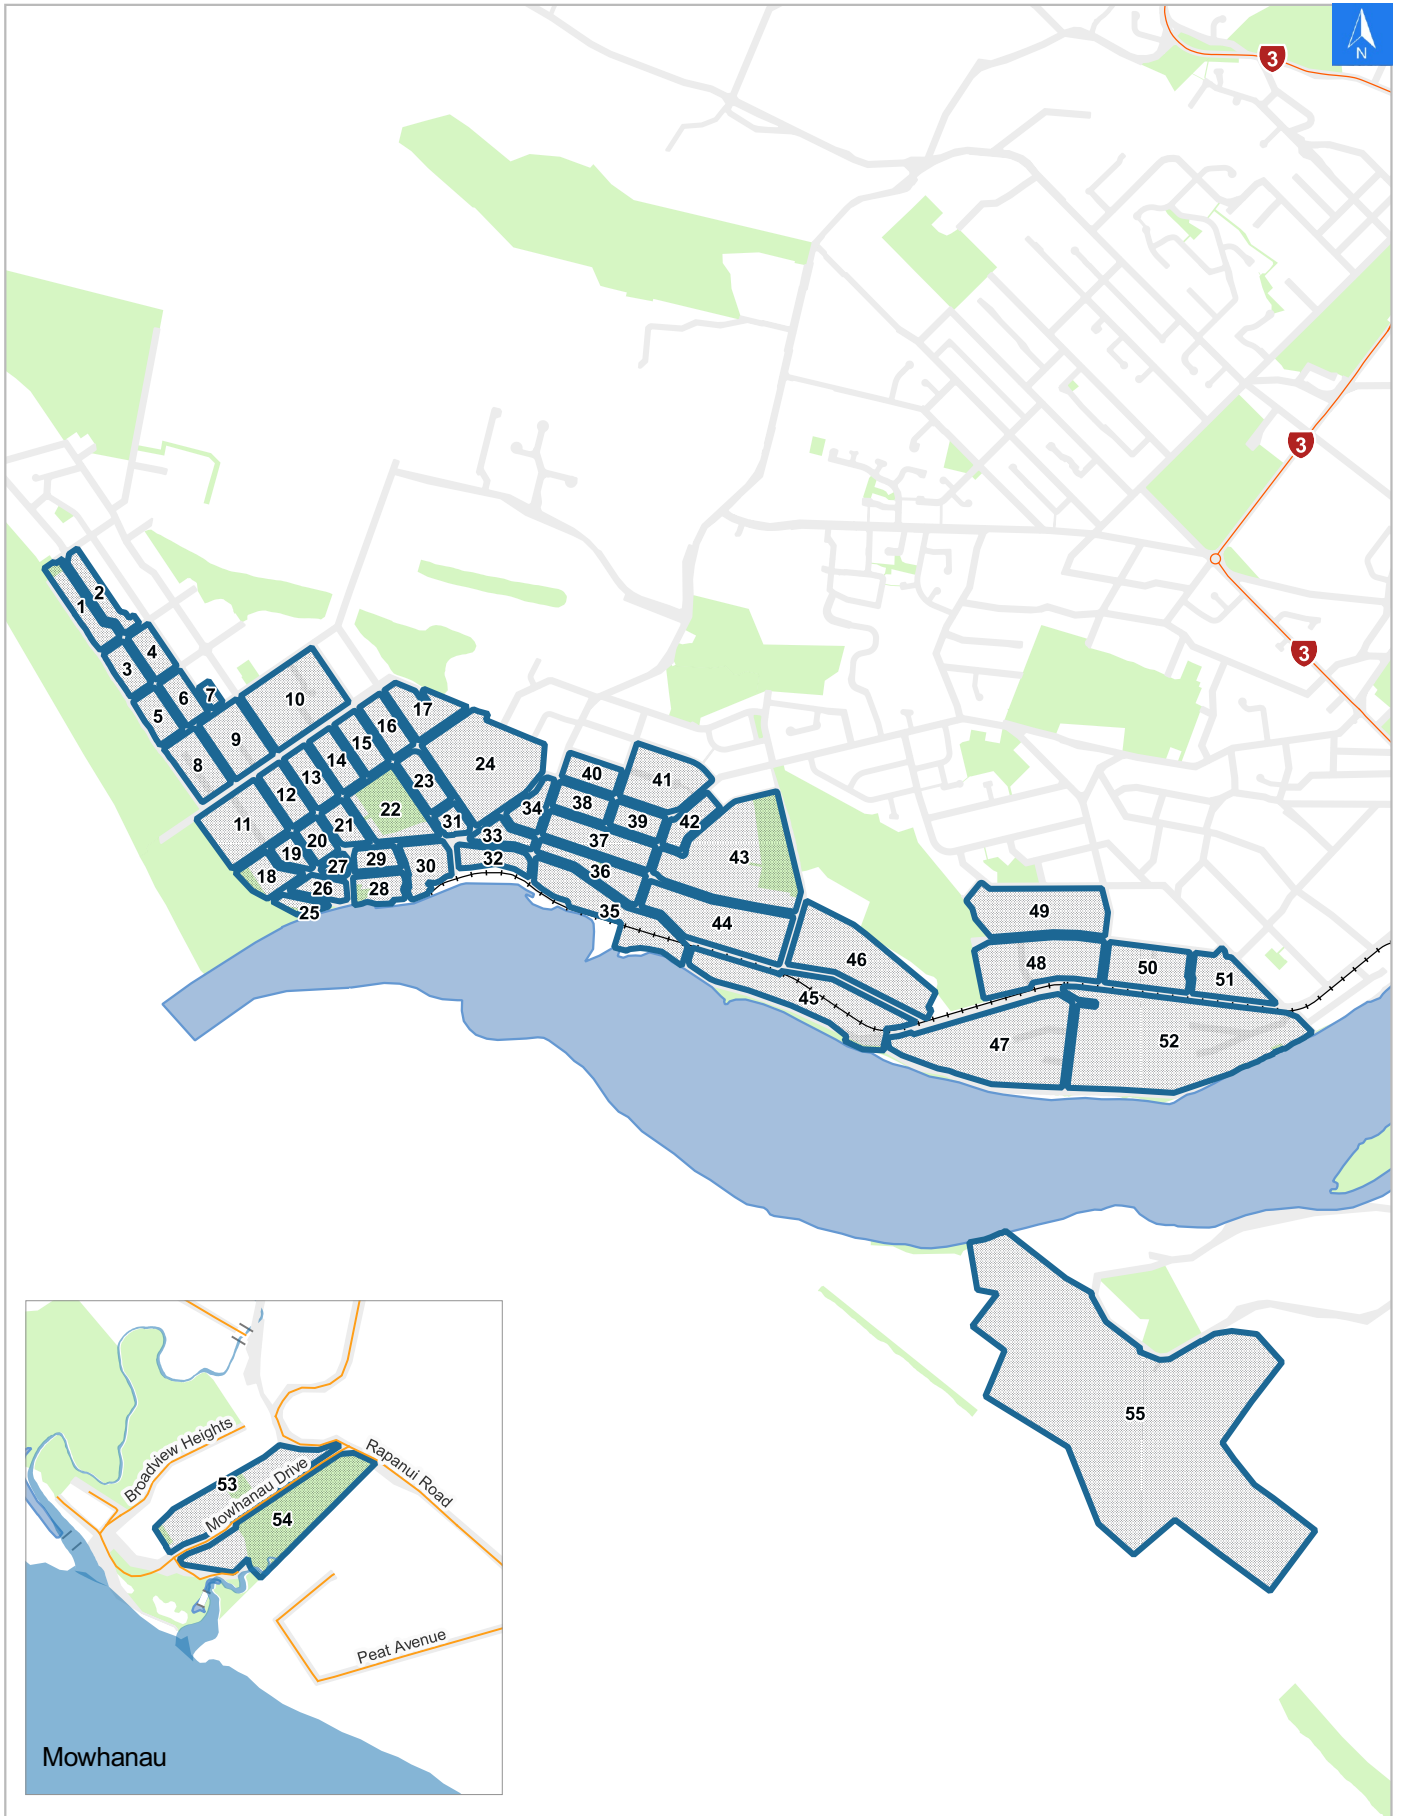

Tsunami Evacuation Map Key

Disclaimer:

Digital map data sourced from Land Information New Zealand CROWN COPYRIGHT RESERVED.
The information displayed in the GIS has been taken from Whanganui District Council's databases and maps.
It is made available in good faith but its accuracy or completeness is not guaranteed. If the information is relied on in support of a resource consent it should be verified independently.

Scale: 1:39,000

Disclaimer:

Digital map data sourced from Land Information New Zealand CROWN COPYRIGHT RESERVED.
The information displayed in the GIS has been taken from Whanganui District Council's databases and maps.
It is made available in good faith but its accuracy or completeness is not guaranteed. If the information is relied on in support of a resource consent it should be verified independently.

Wednesday, September 25, 2024

Scale 1: 2500

Wednesday, September 25, 2024

Disclaimer:

Digital map data sourced from Land Information New Zealand CROWN COPYRIGHT RESERVED.
The information displayed in the GIS has been taken from Whanganui District Council's databases and maps.
It is made available in good faith but its accuracy or completeness is not guaranteed. If the information is relied on in support of a resource consent it should be verified independently.