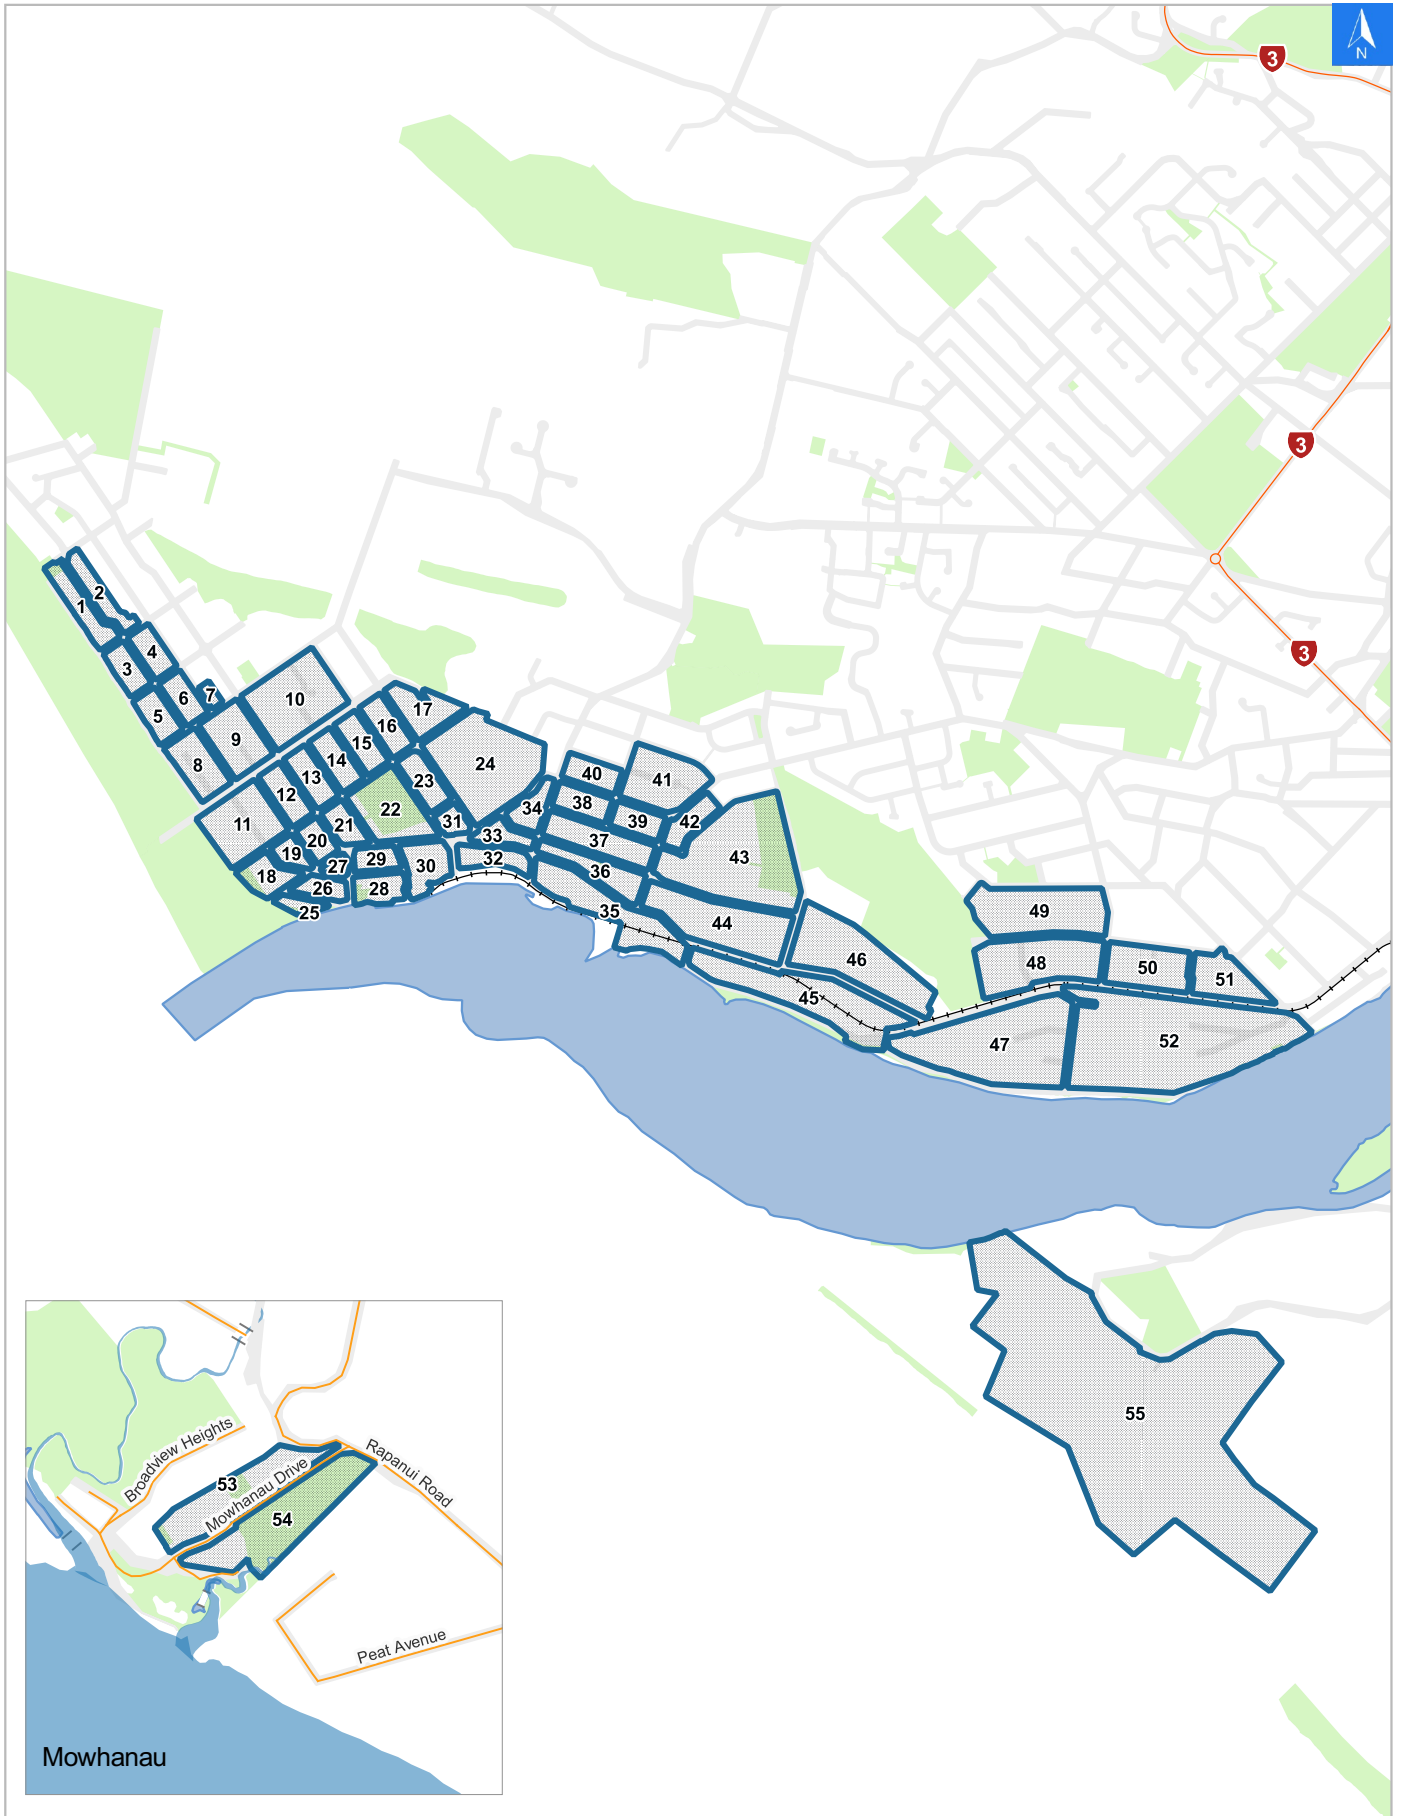

Tsunami Evacuation Map Key

Disclaimer:

Digital map data sourced from Land Information New Zealand CROWN COPYRIGHT RESERVED.
The information displayed in the GIS has been taken from Whanganui District Council's databases and maps.
It is made available in good faith but its accuracy or completeness is not guaranteed. If the information is relied on in support of a resource consent it should be verified independently.

Scale: 1:39,000

Disclaimer:

Digital map data sourced from Land Information New Zealand CROWN COPYRIGHT RESERVED.
The information displayed in the GIS has been taken from Whanganui District Council's databases and maps.
It is made available in good faith but its accuracy or completeness is not guaranteed. If the information is relied on in support of a resource consent it should be verified independently.

Wednesday, April 22, 2026

Scale 1: 2000

Wednesday, April 22, 2026

Disclaimer:

Digital map data sourced from Land Information New Zealand CROWN COPYRIGHT RESERVED.
The information displayed in the GIS has been taken from Whanganui District Council's databases and maps.
It is made available in good faith but its accuracy or completeness is not guaranteed. If the information is relied on in support of a resource consent it should be verified independently.