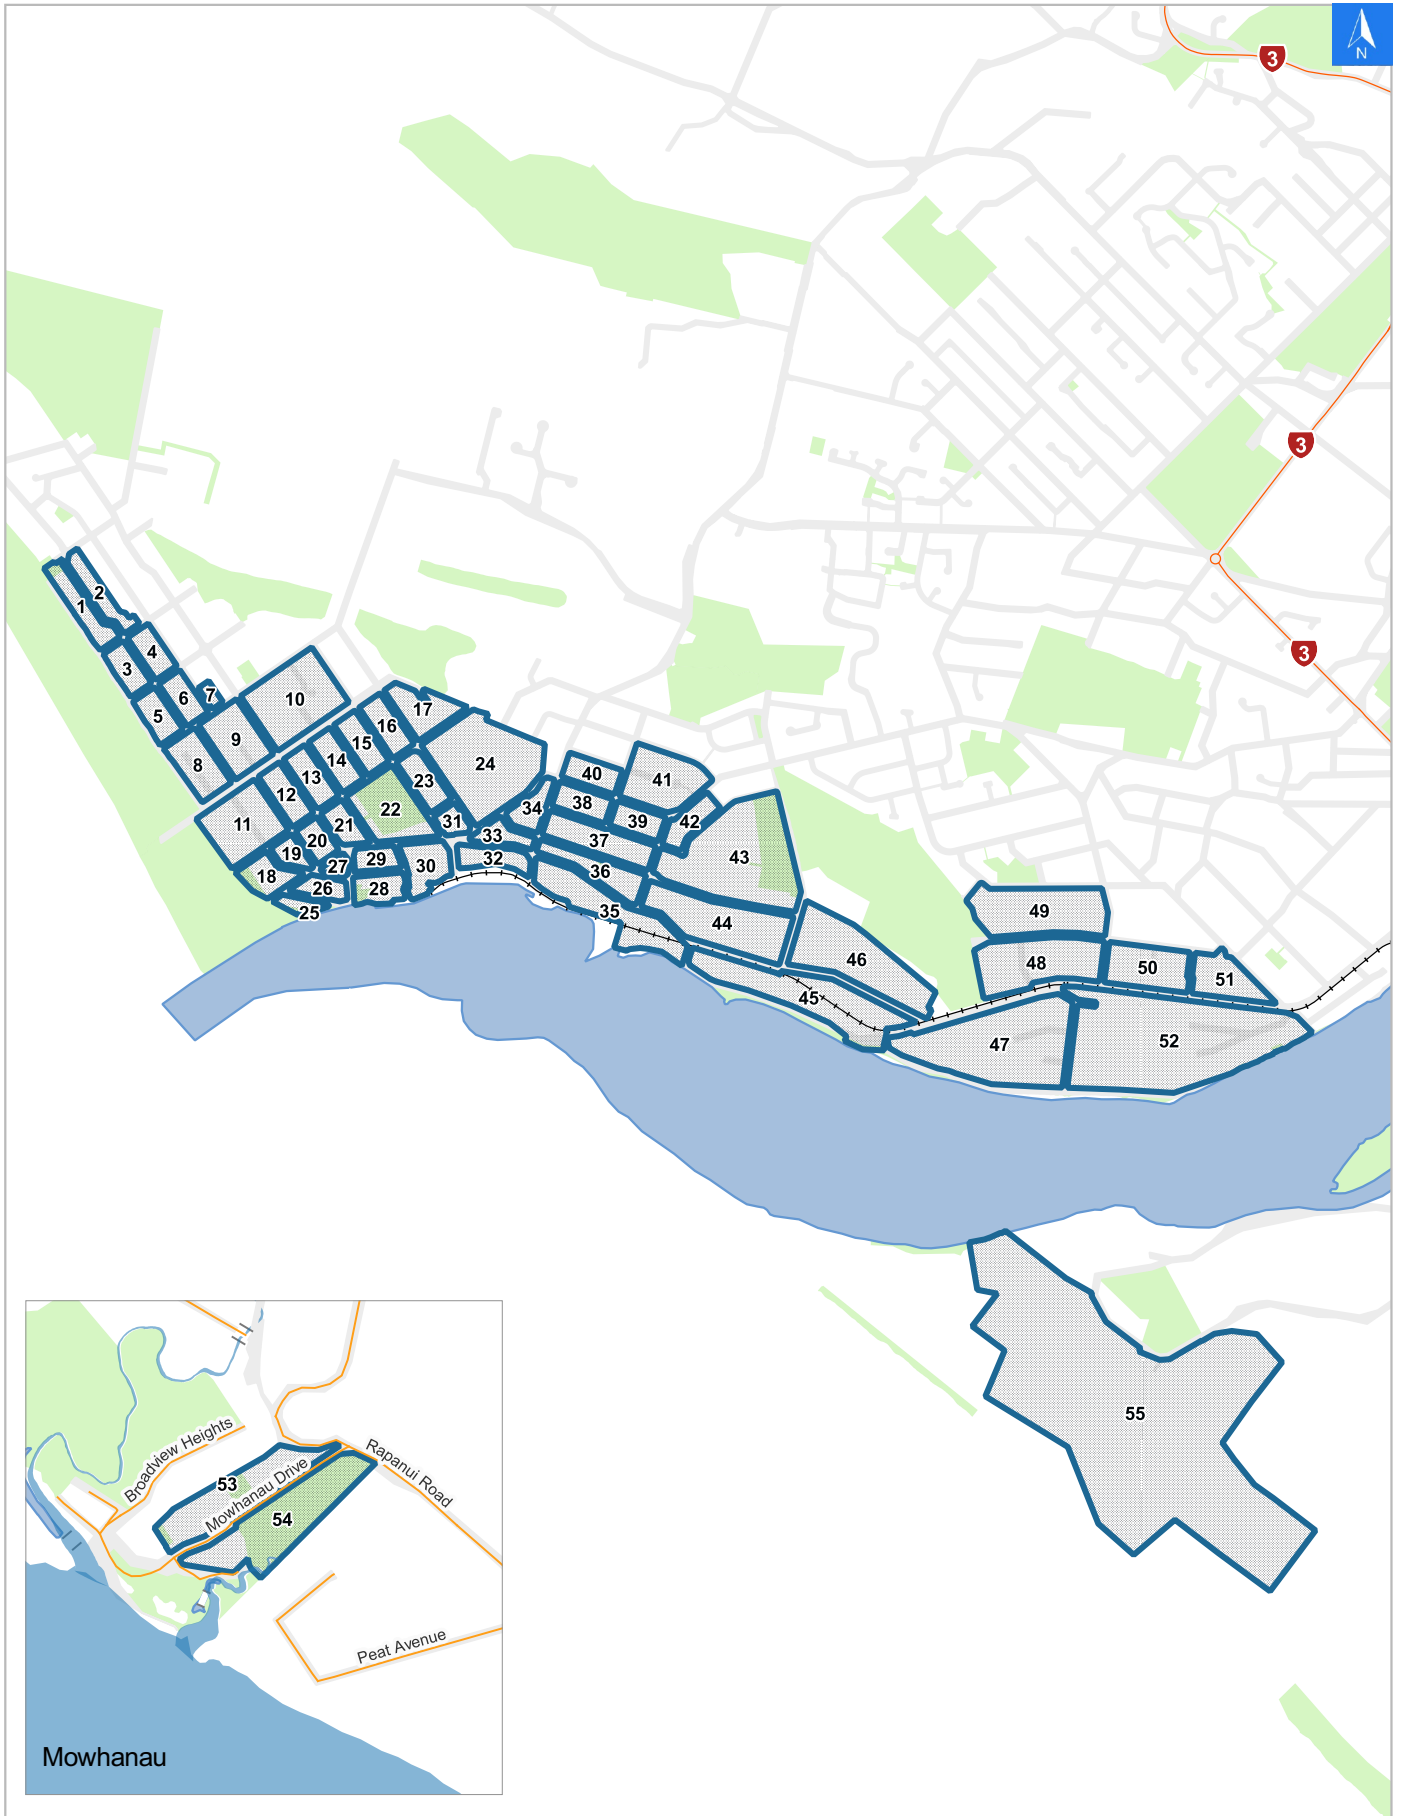

Tsunami Evacuation Map Key

Disclaimer:

Digital map data sourced from Land Information New Zealand CROWN COPYRIGHT RESERVED.
The information displayed in the GIS has been taken from Whanganui District Council's databases and maps.
It is made available in good faith but its accuracy or completeness is not guaranteed. If the information is relied on in support of a resource consent it should be verified independently.

Scale: 1:39,000

Wednesday, April 22, 2026

Disclaimer:

Digital map data sourced from Land Information New Zealand CROWN COPYRIGHT RESERVED.
The information displayed in the GIS has been taken from Whanganui District Council's databases and maps.
It is made available in good faith but its accuracy or completeness is not guaranteed. If the information is relied on in support of a resource consent it should be verified independently.

Scale 1: 2000

Wednesday, April 22, 2026

Disclaimer:

Digital map data sourced from Land Information New Zealand CROWN COPYRIGHT RESERVED.
The information displayed in the GIS has been taken from Whanganui District Council's databases and maps.
It is made available in good faith but its accuracy or completeness is not guaranteed. If the information is relied on in support of a resource consent it should be verified independently.

LINZ Address	Name	Time Advised	Notes
50 Thatcher Street, Castlecliff			
52 Thatcher Street, Castlecliff			
54 Thatcher Street, Castlecliff			
58 Thatcher Street, Castlecliff			
60 Thatcher Street, Castlecliff			