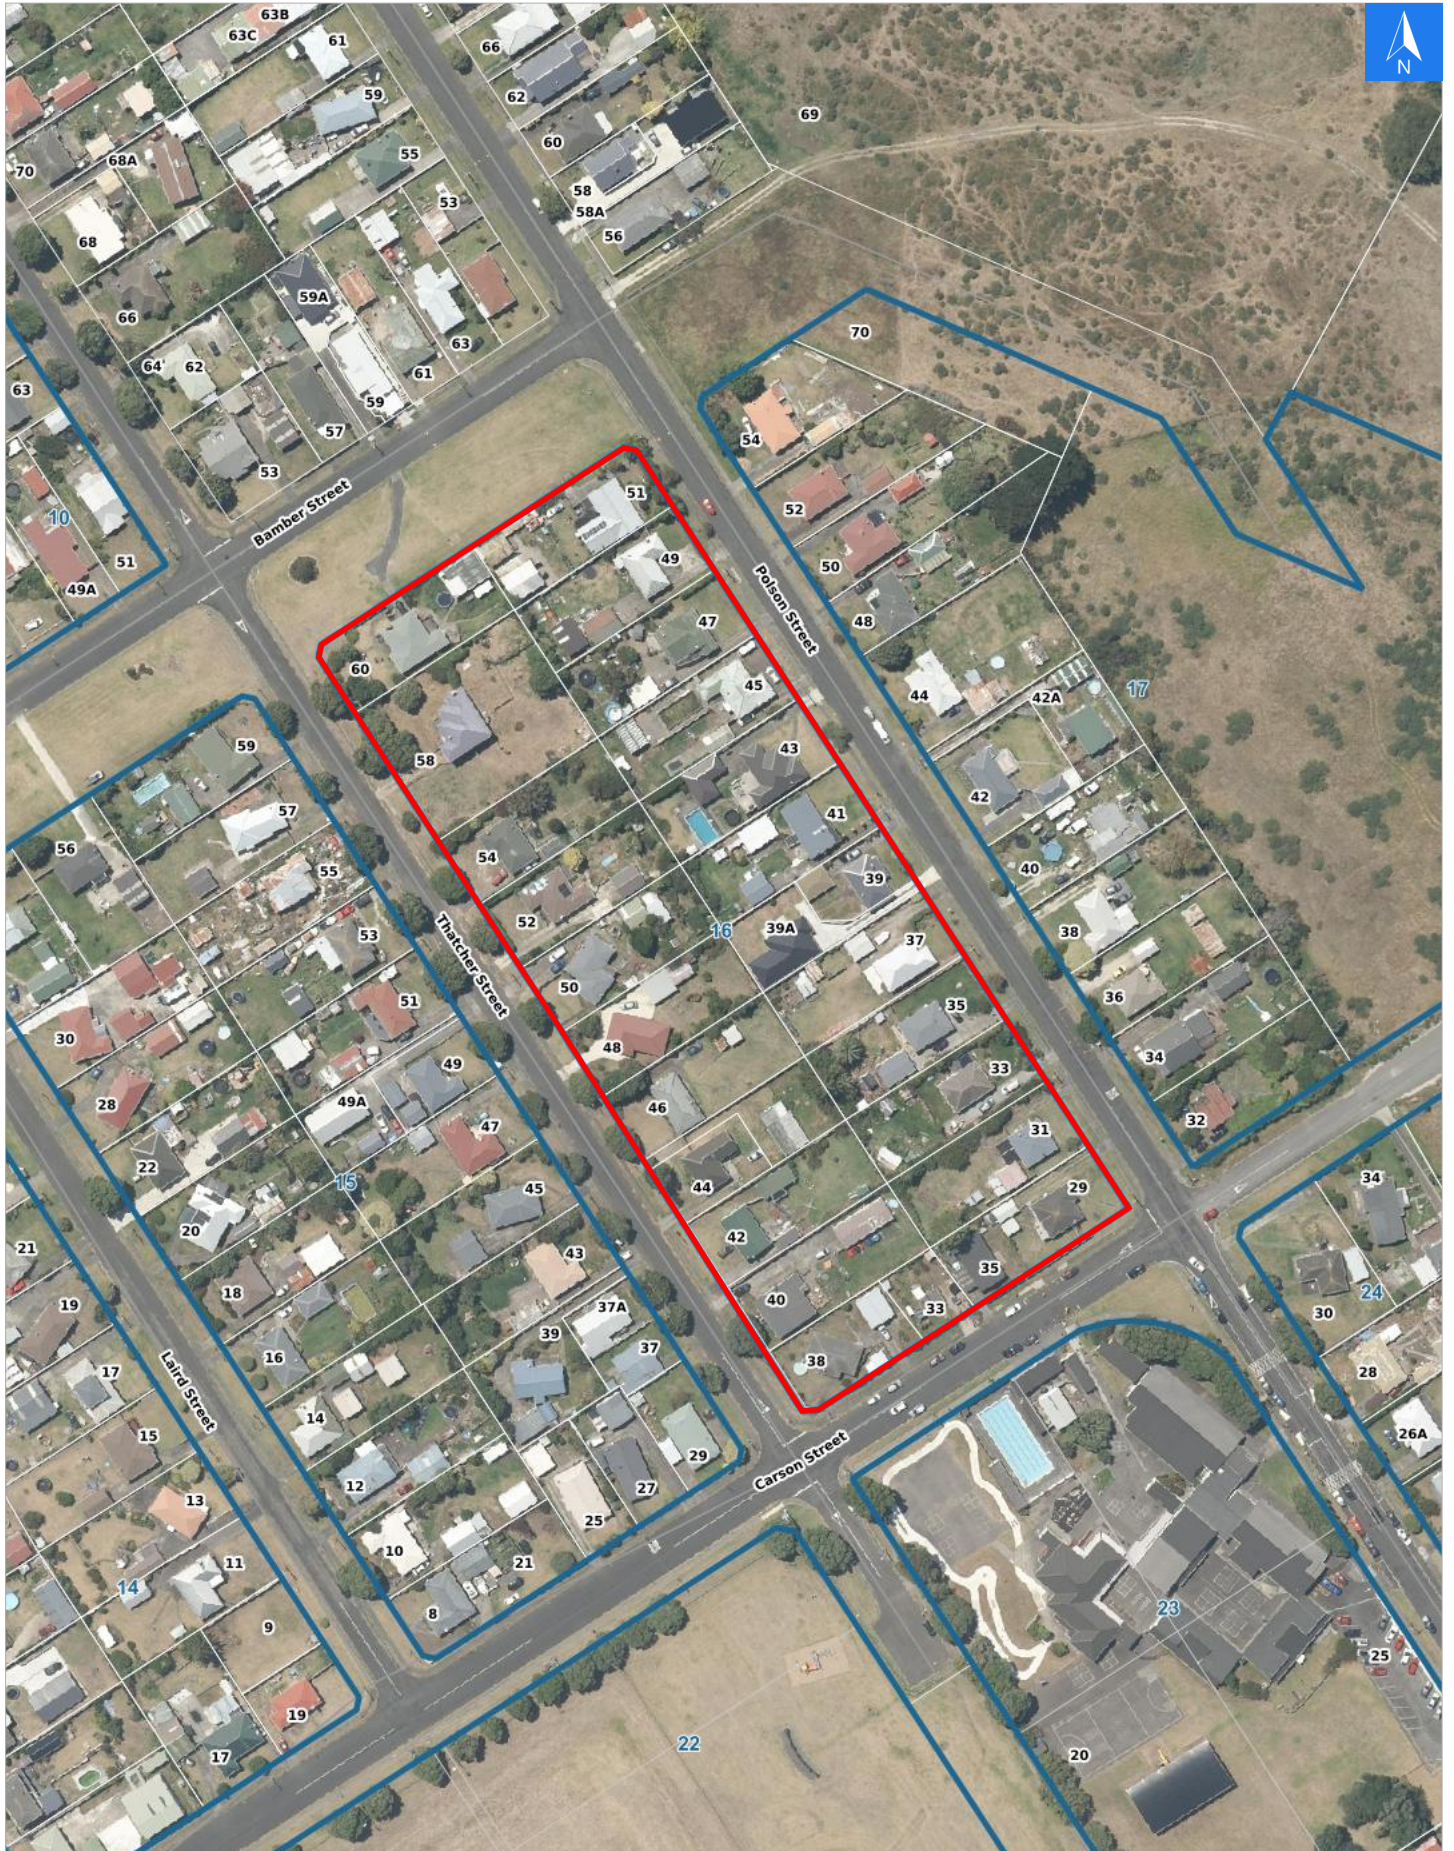

Tsunami Evacuation Map Key

Disclaimer:

Digital map data sourced from Land Information New Zealand CROWN COPYRIGHT RESERVED.
The information displayed in the GIS has been taken from Whanganui District Council's databases and maps.
It is made available in good faith but its accuracy or completeness is not guaranteed. If the information is relied on in support of a resource consent it should be verified independently.

Scale: 1:39,000

Wednesday, April 22, 2026

Disclaimer:

Digital map data sourced from Land Information New Zealand CROWN COPYRIGHT RESERVED.
The information displayed in the GIS has been taken from Whanganui District Council's databases and maps.
It is made available in good faith but its accuracy or completeness is not guaranteed. If the information is relied on in support of a resource consent it should be verified independently.

Scale 1: 2000

Wednesday, April 22, 2026

Disclaimer:

Digital map data sourced from Land Information New Zealand CROWN COPYRIGHT RESERVED.
The information displayed in the GIS has been taken from Whanganui District Council's databases and maps.
It is made available in good faith but its accuracy or completeness is not guaranteed. If the information is relied on in support of a resource consent it should be verified independently.