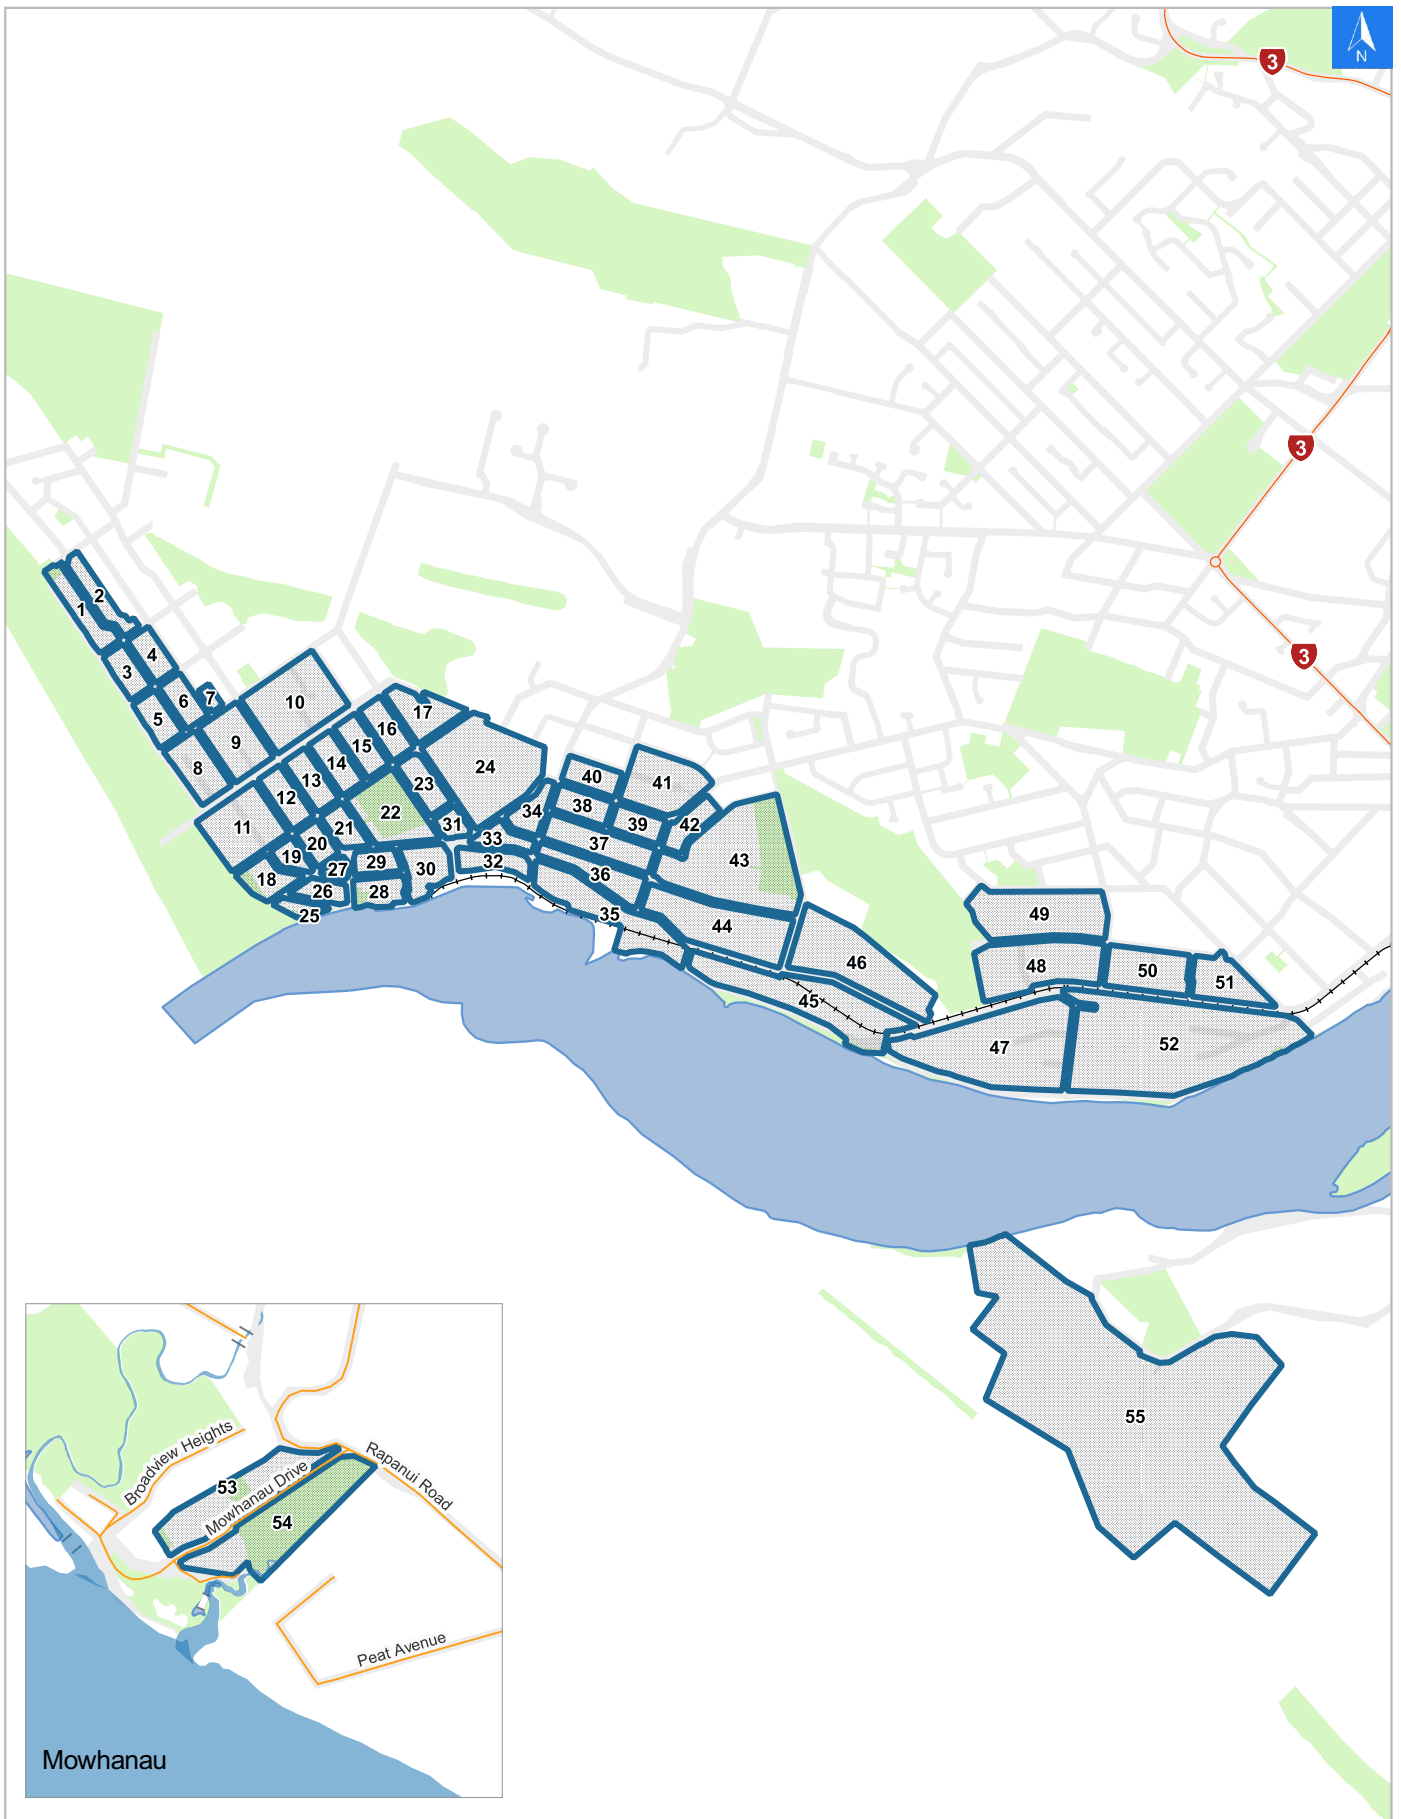

## Tsunami Evacuation Map Key

**Disclaimer:**

Digital map data sourced from Land Information New Zealand CROWN COPYRIGHT RESERVED.  
The information displayed in the GIS has been taken from Whanganui District Council's databases and maps.  
It is made available in good faith but its accuracy or completeness is not guaranteed. If the information is relied on in support of a resource consent it should be verified independently.

Scale: 1:39,000

**Disclaimer:**

Digital map data sourced from Land Information New Zealand CROWN COPYRIGHT RESERVED.  
The information displayed in the GIS has been taken from Whanganui District Council's databases and maps.  
It is made available in good faith but its accuracy or completeness is not guaranteed. If the information is relied on in support of a resource consent it should be verified independently.

Wednesday, September 25, 2024

Scale 1: 2000

Wednesday, September 25, 2024

## Tsunami Evacuation Addresses

Data sourced from LINZ

LINZ Address	Name	Time Advised	Notes
33 Carson Street, Castlecliff			
35 Carson Street, Castlecliff			
29 Polson Street, Castlecliff			
31 Polson Street, Castlecliff			
33 Polson Street, Castlecliff			
35 Polson Street, Castlecliff			
37 Polson Street, Castlecliff			
39 Polson Street, Castlecliff			
39A Polson Street, Castlecliff			
41 Polson Street, Castlecliff			
43 Polson Street, Castlecliff			
45 Polson Street, Castlecliff			
47 Polson Street, Castlecliff			
49 Polson Street, Castlecliff			
51 Polson Street, Castlecliff			
38 Thatcher Street, Castlecliff			
40 Thatcher Street, Castlecliff			
42 Thatcher Street, Castlecliff			
44 Thatcher Street, Castlecliff			
46 Thatcher Street, Castlecliff			
48 Thatcher Street, Castlecliff			
50 Thatcher Street, Castlecliff			
52 Thatcher Street, Castlecliff			
54 Thatcher Street, Castlecliff			
58 Thatcher Street, Castlecliff			
60 Thatcher Street, Castlecliff			