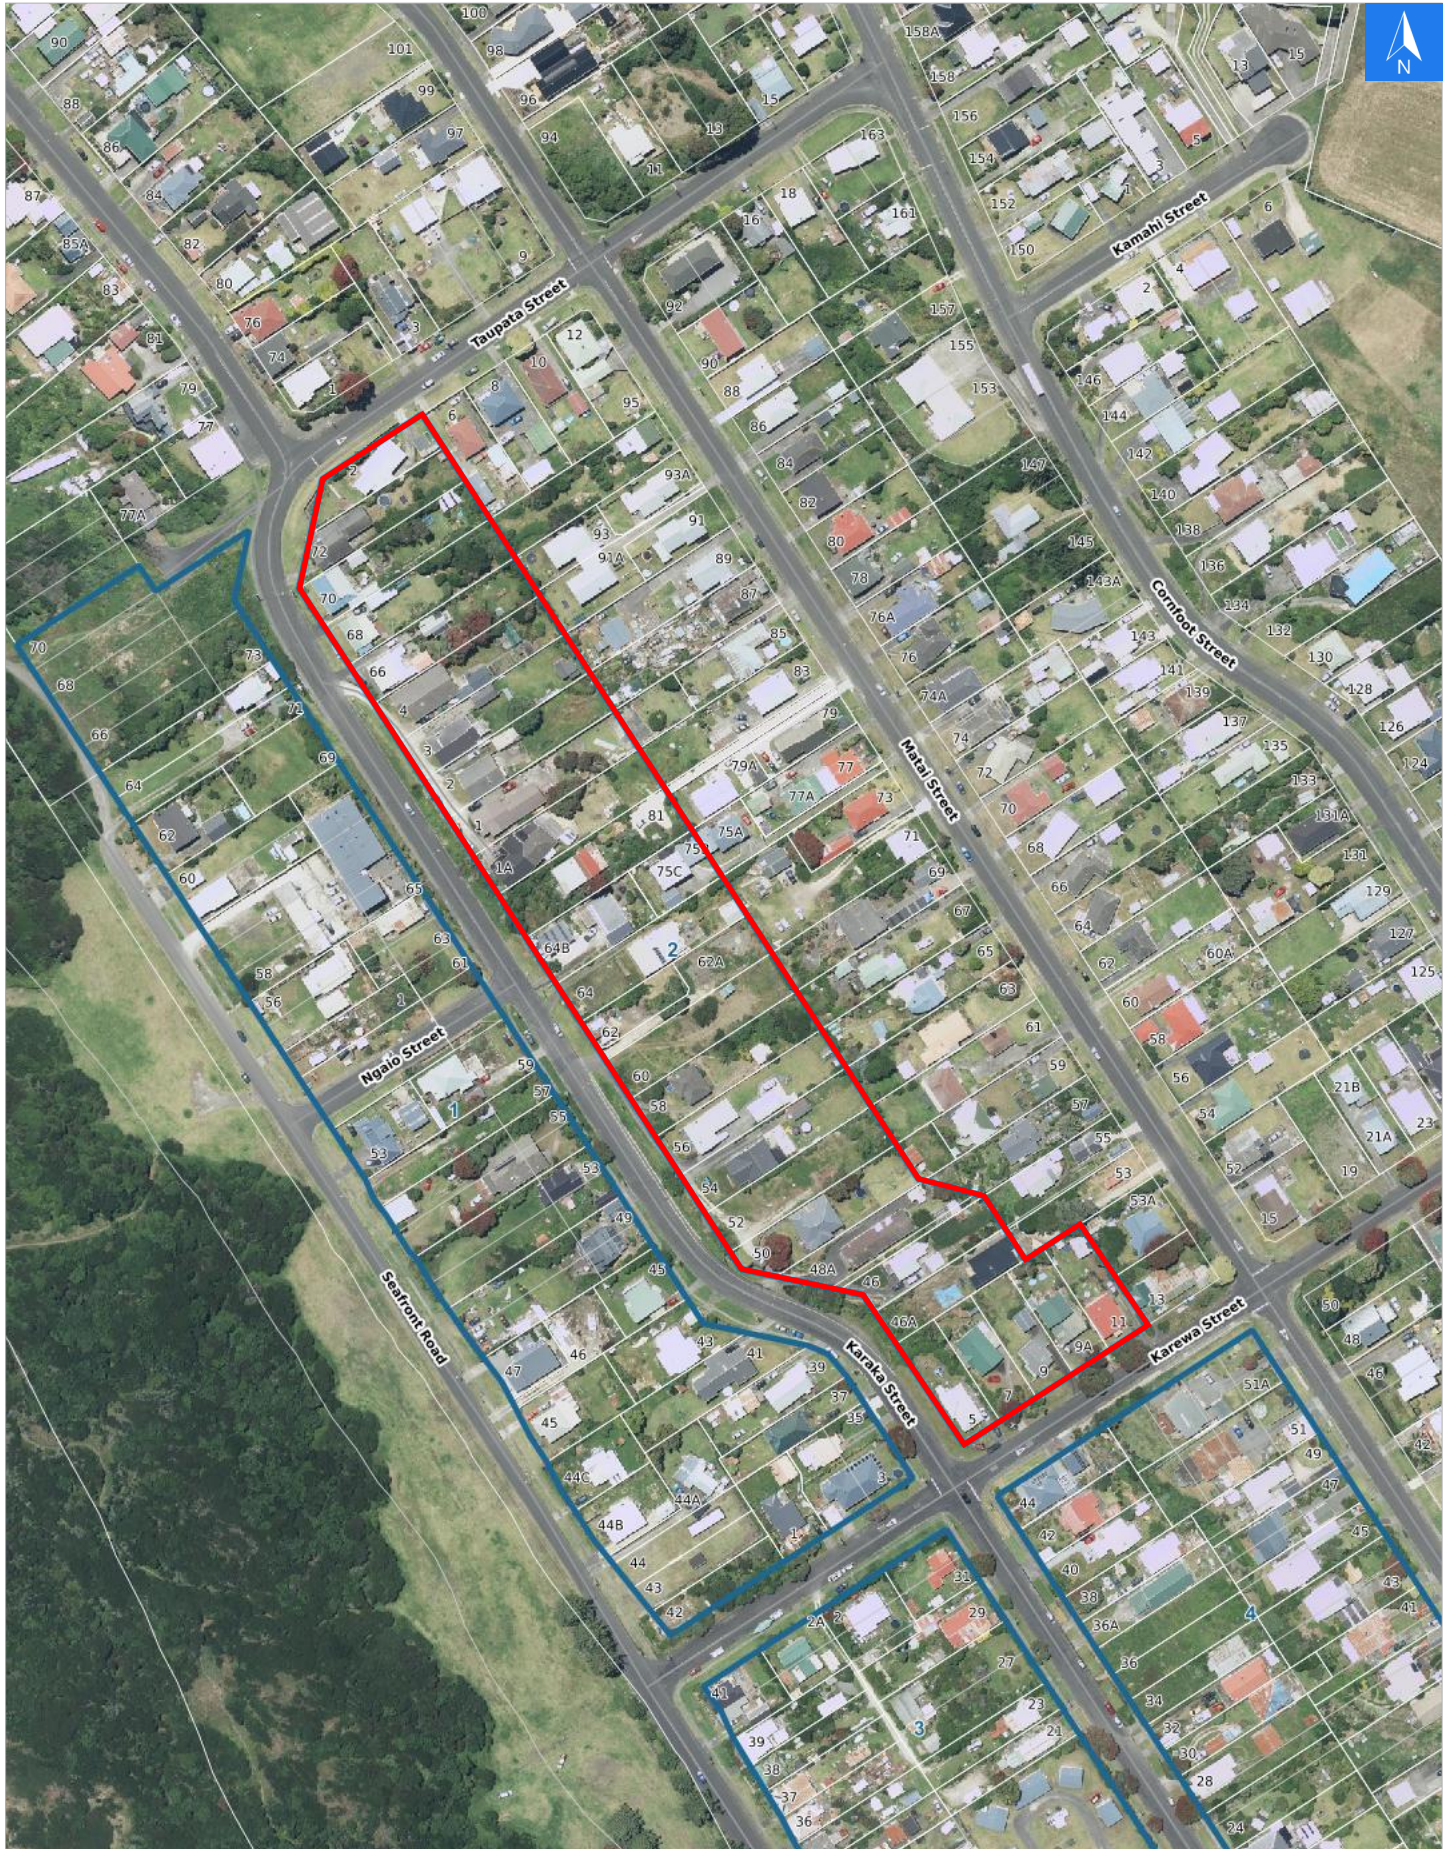

## Tsunami Evacuation Map Key

**Disclaimer:**

Digital map data sourced from Land Information New Zealand CROWN COPYRIGHT RESERVED.  
The information displayed in the GIS has been taken from Whanganui District Council's databases and maps.  
It is made available in good faith but its accuracy or completeness is not guaranteed. If the information is relied on in support of a resource consent it should be verified independently.

Scale: 1:39,000

Disclaimer:

Digital map data sourced from Land Information New Zealand CROWN COPYRIGHT RESERVED.  
The information displayed in the GIS has been taken from Whanganui District Council's databases and maps.  
It is made available in good faith but its accuracy or completeness is not guaranteed. If the information is relied on in support of a resource consent it should be verified independently.

Wednesday, September 25, 2024

Scale 1: 2500

Wednesday, September 25, 2024

### Disclaimer:

Digital map data sourced from Land Information New Zealand CROWN COPYRIGHT RESERVED.  
The information displayed in the GIS has been taken from Whanganui District Council's databases and maps.  
It is made available in good faith but its accuracy or completeness is not guaranteed. If the information is relied on in support of a resource consent it should be verified independently.