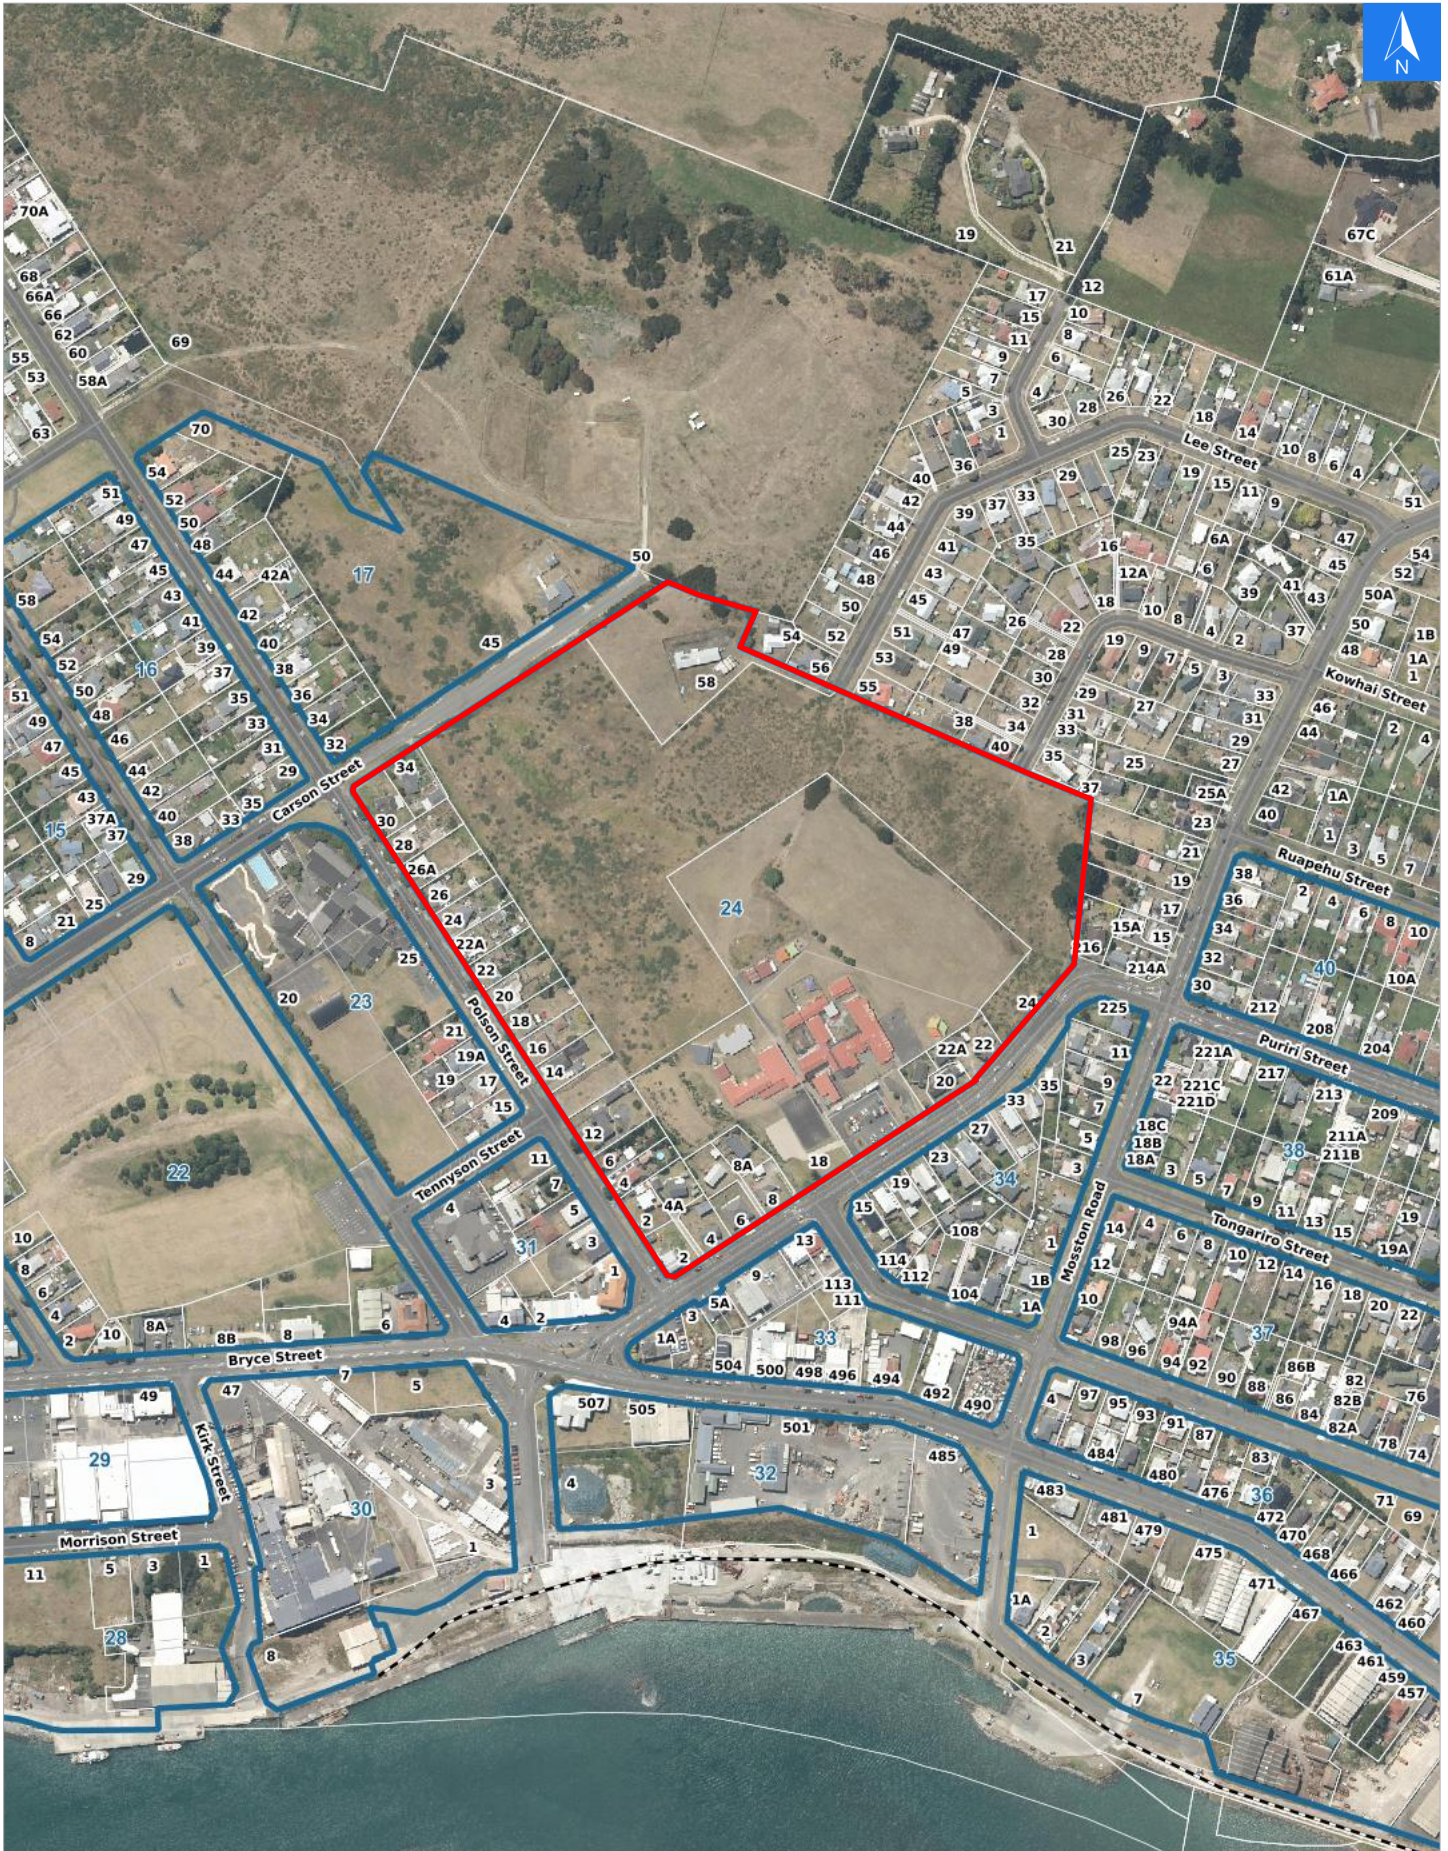

Tsunami Evacuation Map Key

Disclaimer:

Digital map data sourced from Land Information New Zealand CROWN COPYRIGHT RESERVED.
The information displayed in the GIS has been taken from Whanganui District Council's databases and maps.
It is made available in good faith but its accuracy or completeness is not guaranteed. If the information is relied on in support of a resource consent it should be verified independently.

Scale: 1:39,000

Wednesday, April 15, 2026

Disclaimer:

Digital map data sourced from Land Information New Zealand CROWN COPYRIGHT RESERVED.
The information displayed in the GIS has been taken from Whanganui District Council's databases and maps.
It is made available in good faith but its accuracy or completeness is not guaranteed. If the information is relied on in support of a resource consent it should be verified independently.

Scale 1: 5000

Wednesday, April 15, 2026

Disclaimer:

Digital map data sourced from Land Information New Zealand CROWN COPYRIGHT RESERVED.
The information displayed in the GIS has been taken from Whanganui District Council's databases and maps.
It is made available in good faith but its accuracy or completeness is not guaranteed. If the information is relied on in support of a resource consent it should be verified independently.