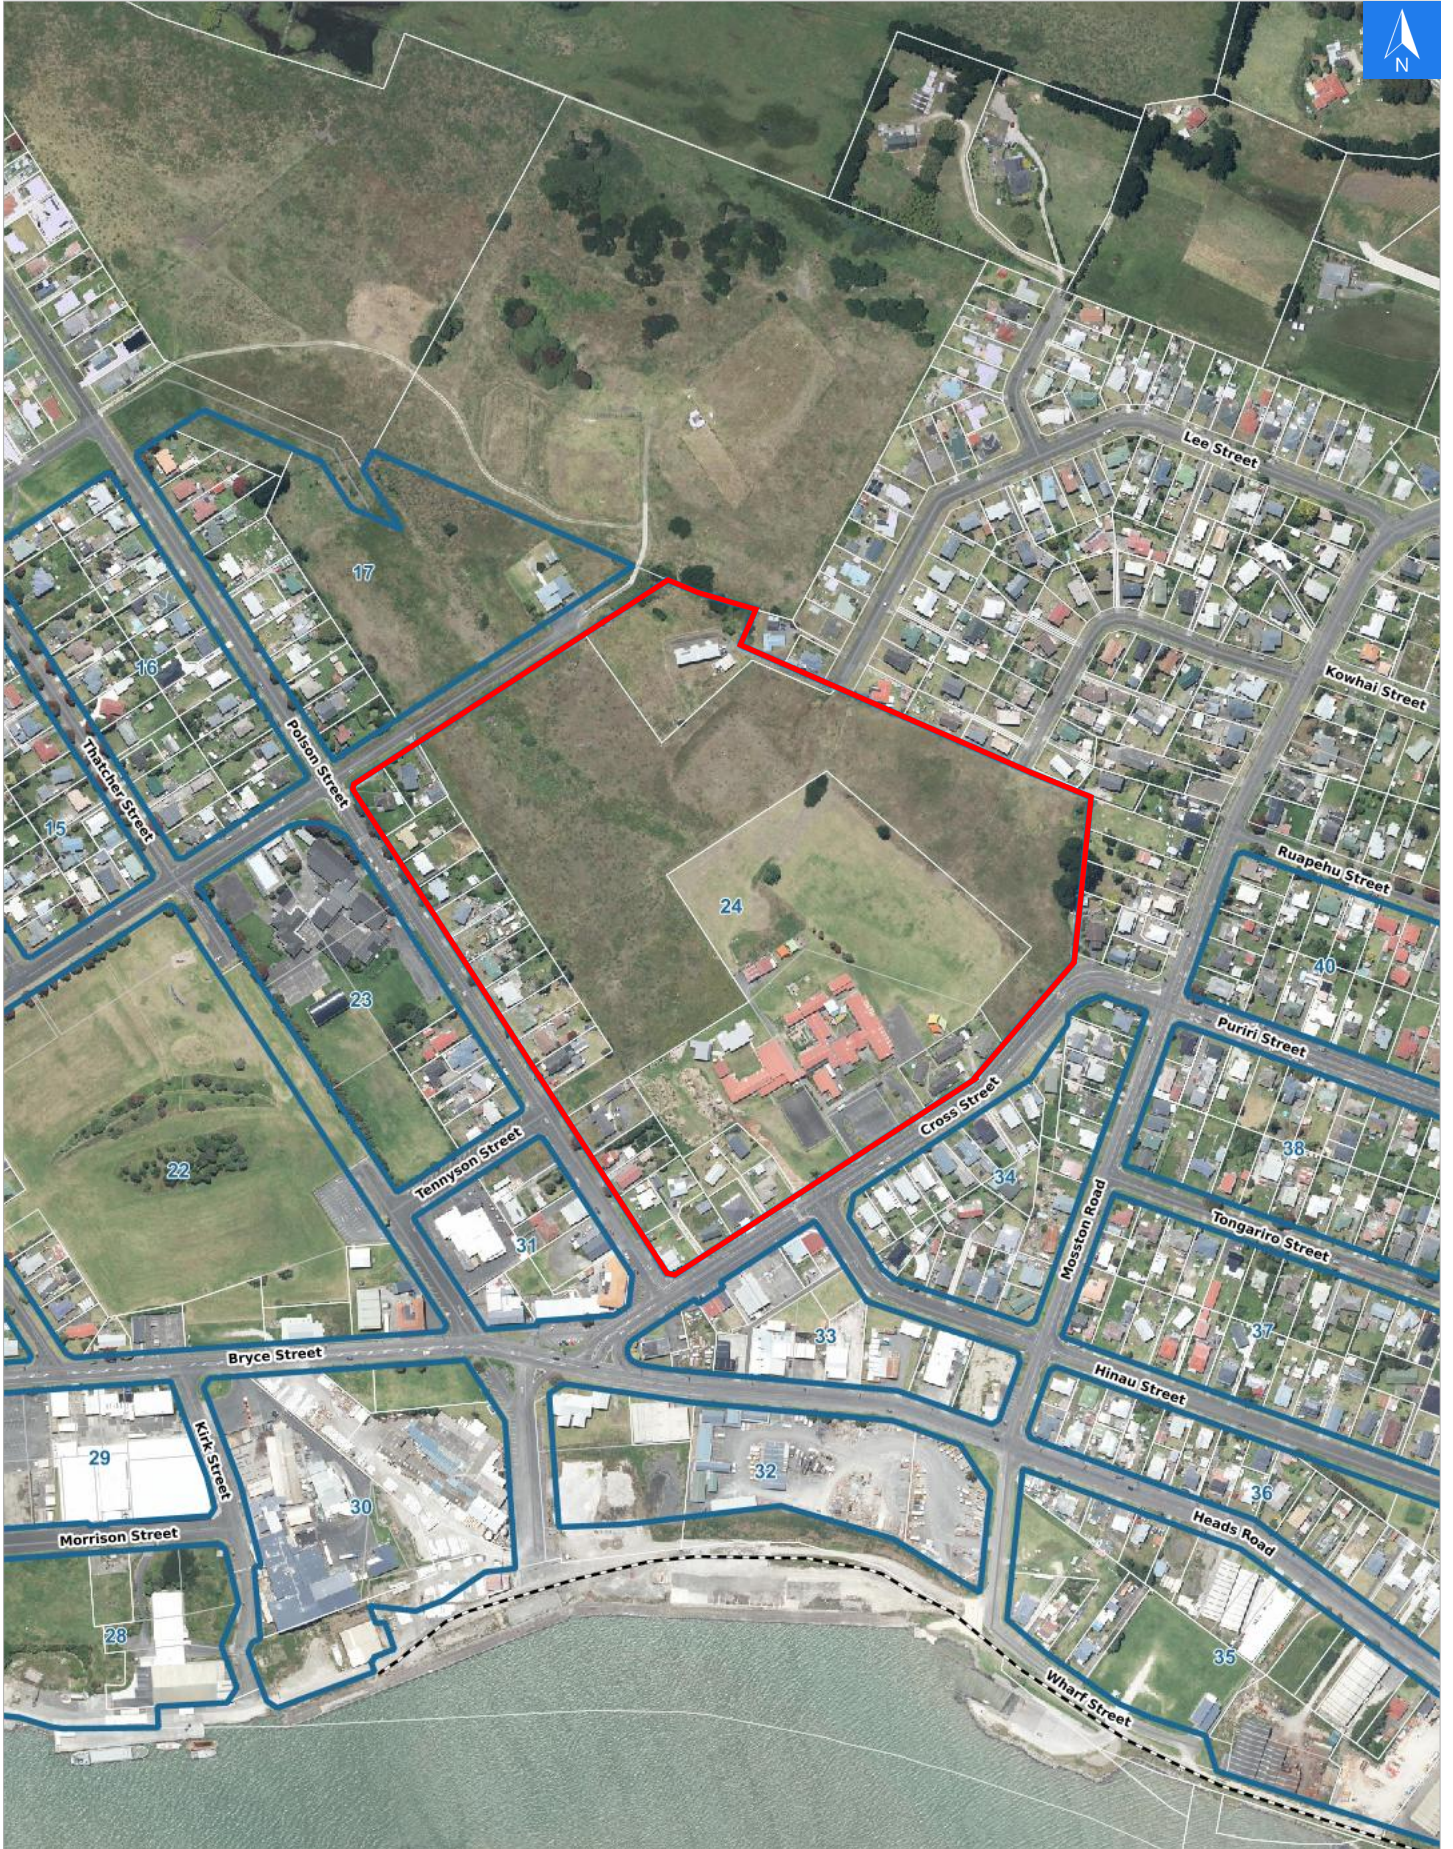

Tsunami Evacuation Map Key

Disclaimer:

Digital map data sourced from Land Information New Zealand CROWN COPYRIGHT RESERVED.
The information displayed in the GIS has been taken from Whanganui District Council's databases and maps.
It is made available in good faith but its accuracy or completeness is not guaranteed. If the information is relied on in support of a resource consent it should be verified independently.

Scale: 1:39,000

Disclaimer:

Digital map data sourced from Land Information New Zealand CROWN COPYRIGHT RESERVED.
The information displayed in the GIS has been taken from Whanganui District Council's databases and maps.
It is made available in good faith but its accuracy or completeness is not guaranteed. If the information is relied on in support of a resource consent it should be verified independently.

Wednesday, September 25, 2024

Scale 1: 5000

Wednesday, September 25, 2024

Disclaimer:

Digital map data sourced from Land Information New Zealand CROWN COPYRIGHT RESERVED.
The information displayed in the GIS has been taken from Whanganui District Council's databases and maps.
It is made available in good faith but its accuracy or completeness is not guaranteed. If the information is relied on in support of a resource consent it should be verified independently.