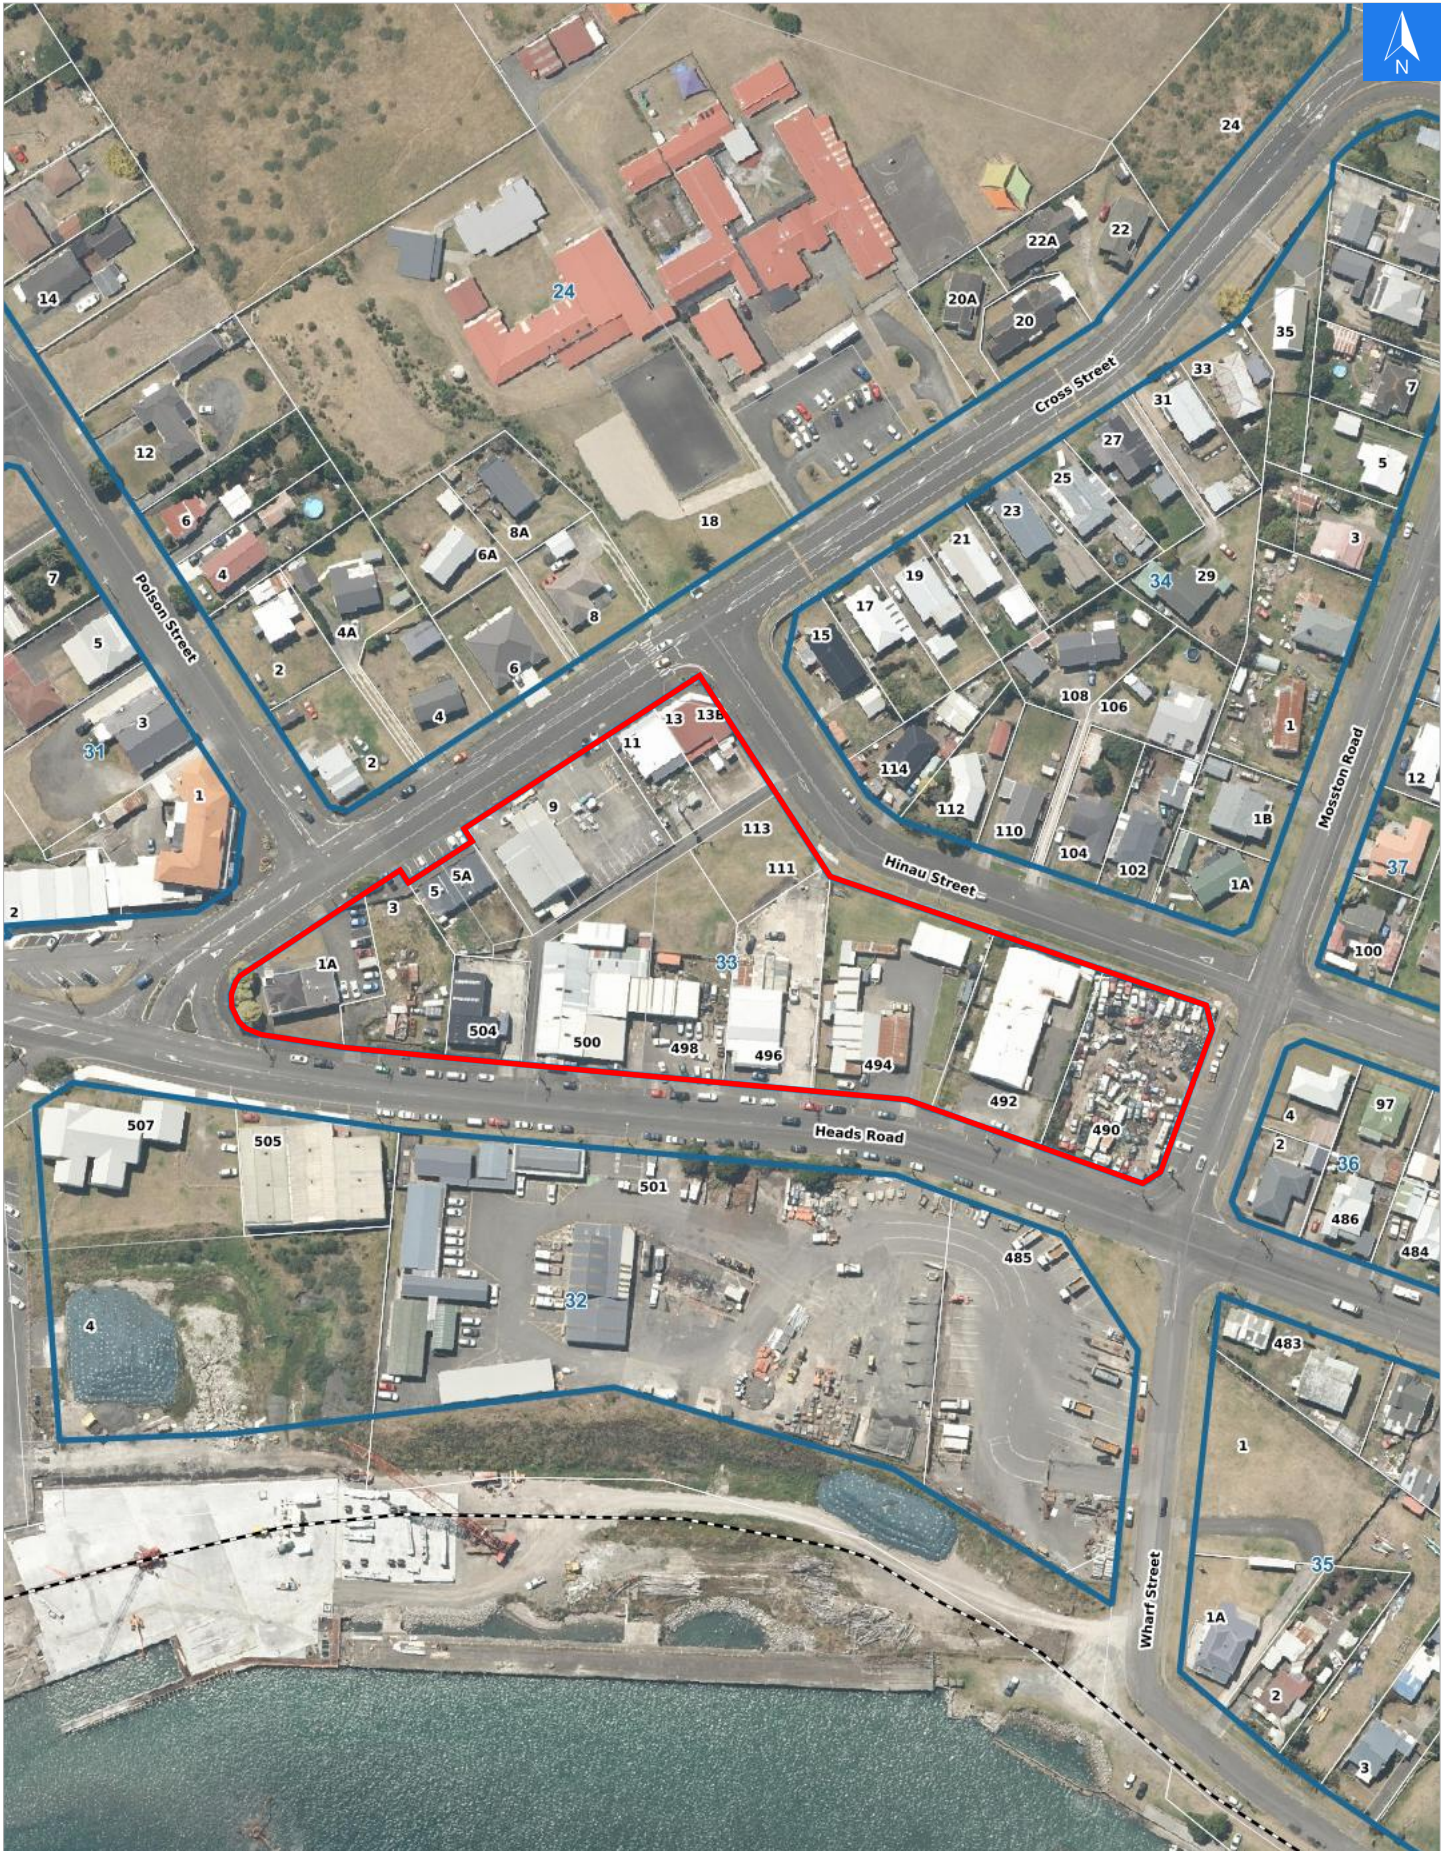

## Tsunami Evacuation Map Key

**Disclaimer:**

Digital map data sourced from Land Information New Zealand CROWN COPYRIGHT RESERVED.  
The information displayed in the GIS has been taken from Whanganui District Council's databases and maps.  
It is made available in good faith but its accuracy or completeness is not guaranteed. If the information is relied on in support of a resource consent it should be verified independently.

Scale: 1:39,000

**Disclaimer:**

Digital map data sourced from Land Information New Zealand CROWN COPYRIGHT RESERVED.  
The information displayed in the GIS has been taken from Whanganui District Council's databases and maps.  
It is made available in good faith but its accuracy or completeness is not guaranteed. If the information is relied on in support of a resource consent it should be verified independently.

**Wednesday, April 15, 2026**

Scale 1: 2000

**Wednesday, April 15, 2026**

**Disclaimer:**

Digital map data sourced from Land Information New Zealand CROWN COPYRIGHT RESERVED.  
The information displayed in the GIS has been taken from Whanganui District Council's databases and maps.  
It is made available in good faith but its accuracy or completeness is not guaranteed. If the information is relied on in support of a resource consent it should be verified independently.