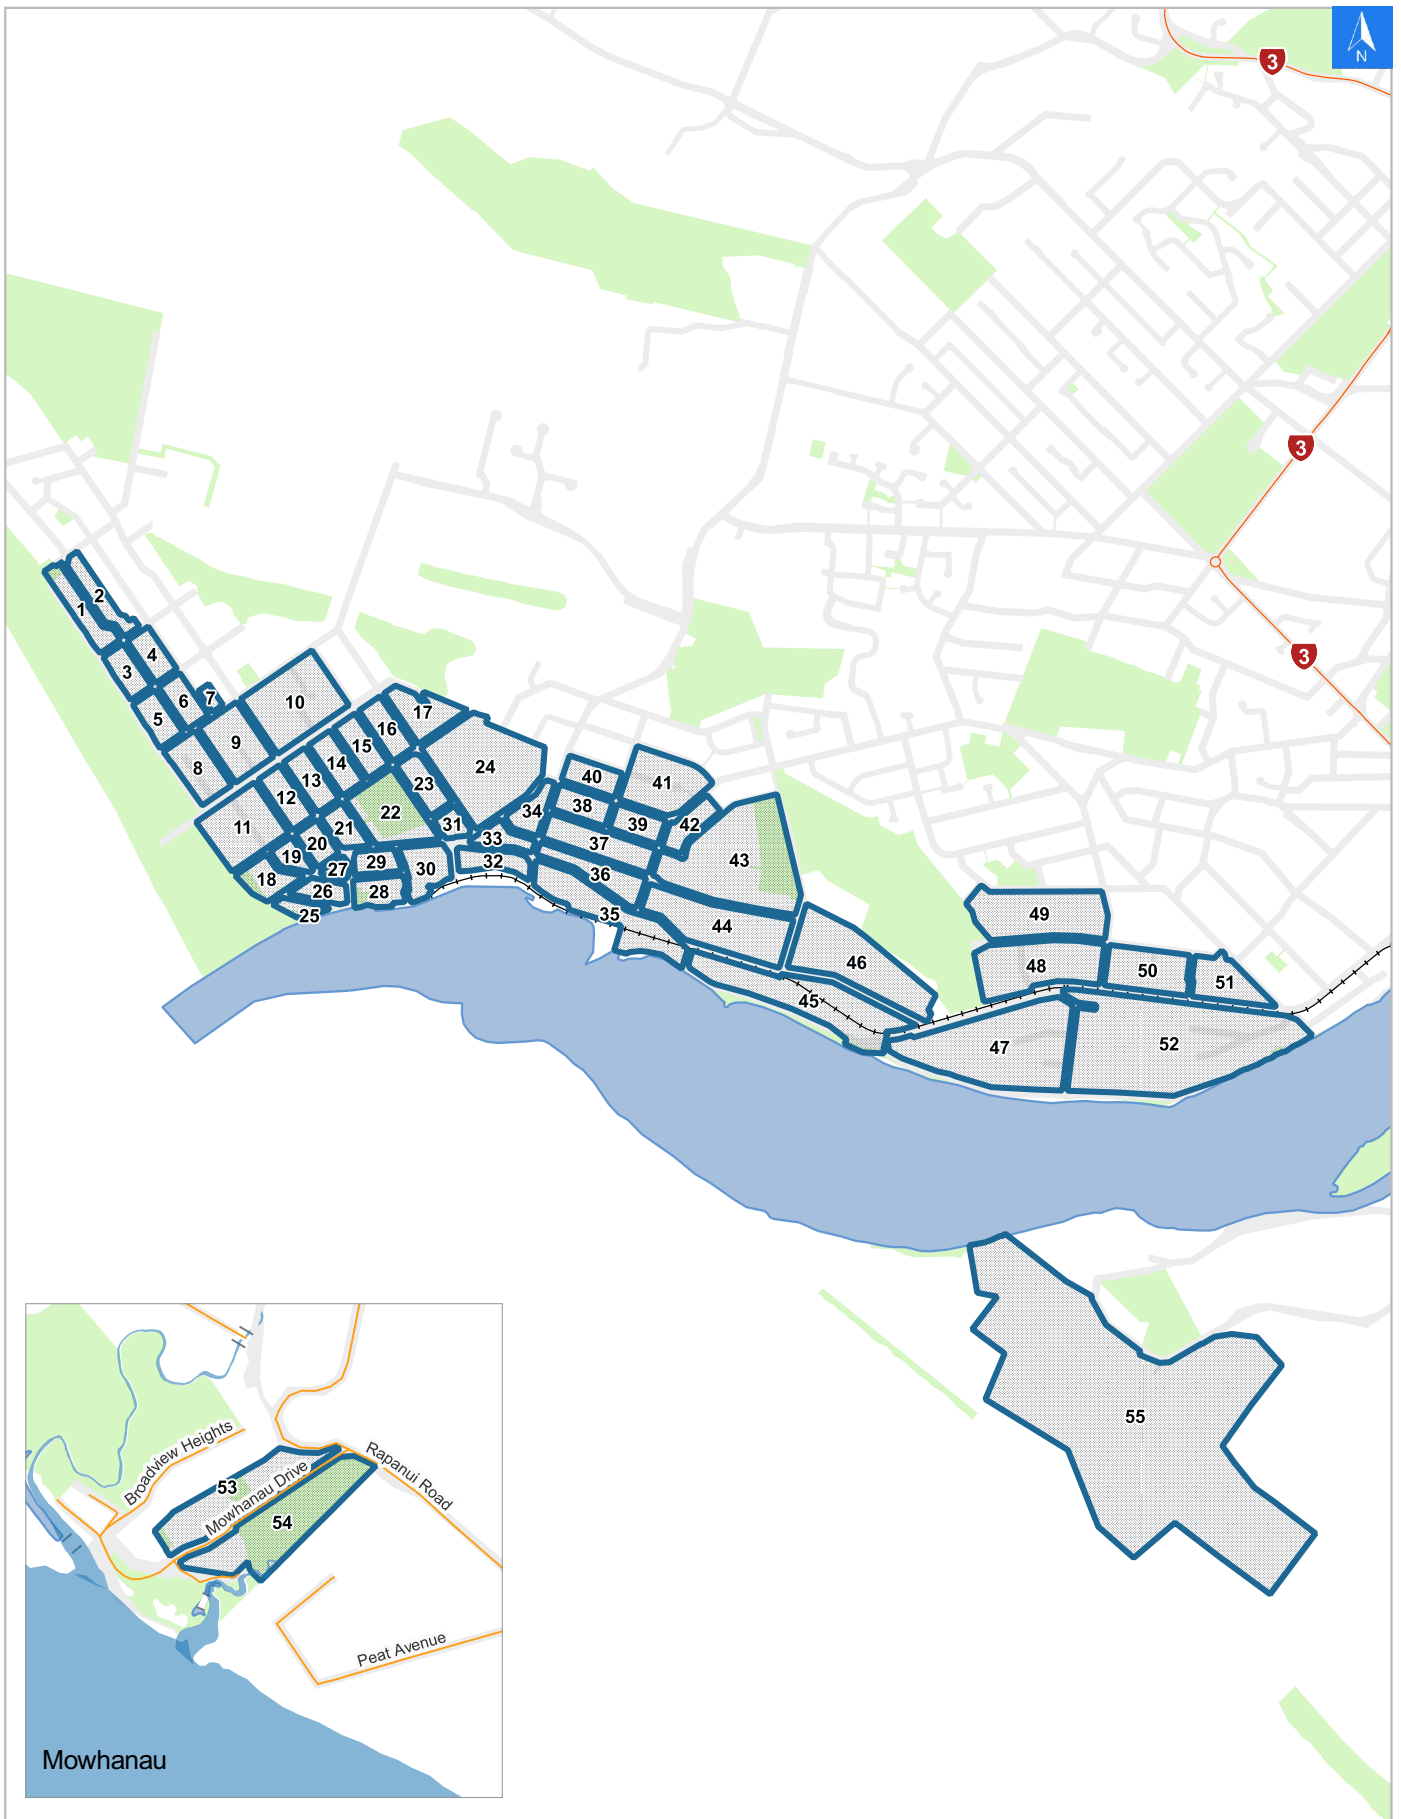

Tsunami Evacuation Map Key

Disclaimer:

Digital map data sourced from Land Information New Zealand CROWN COPYRIGHT RESERVED.
The information displayed in the GIS has been taken from Whanganui District Council's databases and maps.
It is made available in good faith but its accuracy or completeness is not guaranteed. If the information is relied on in support of a resource consent it should be verified independently.

Scale: 1:39,000

Disclaimer:

Digital map data sourced from Land Information New Zealand CROWN COPYRIGHT RESERVED.
The information displayed in the GIS has been taken from Whanganui District Council's databases and maps.
It is made available in good faith but its accuracy or completeness is not guaranteed. If the information is relied on in support of a resource consent it should be verified independently.

Wednesday, September 25, 2024

Scale 1: 2000

Wednesday, September 25, 2024

Disclaimer:

Digital map data sourced from Land Information New Zealand CROWN COPYRIGHT RESERVED.
The information displayed in the GIS has been taken from Whanganui District Council's databases and maps.
It is made available in good faith but its accuracy or completeness is not guaranteed. If the information is relied on in support of a resource consent it should be verified independently.

Tsunami Evacuation Addresses

Data sourced from LINZ

LINZ Address	Name	Time Advised	Notes
1A Cross Street, Castlecliff			
3 Cross Street, Castlecliff			
5 Cross Street, Castlecliff			
5A Cross Street, Castlecliff			
9 Cross Street, Castlecliff			
11 Cross Street, Castlecliff			
11A Cross Street, Castlecliff			
13 Cross Street, Castlecliff			
13A Cross Street, Castlecliff			
13B Cross Street, Castlecliff			
490 Heads Road, Castlecliff			
492 Heads Road, Castlecliff			
494 Heads Road, Castlecliff			
496 Heads Road, Castlecliff			
498 Heads Road, Castlecliff			
500 Heads Road, Castlecliff			
504 Heads Road, Castlecliff			
111 Hinau Street, Castlecliff			
113 Hinau Street, Castlecliff			