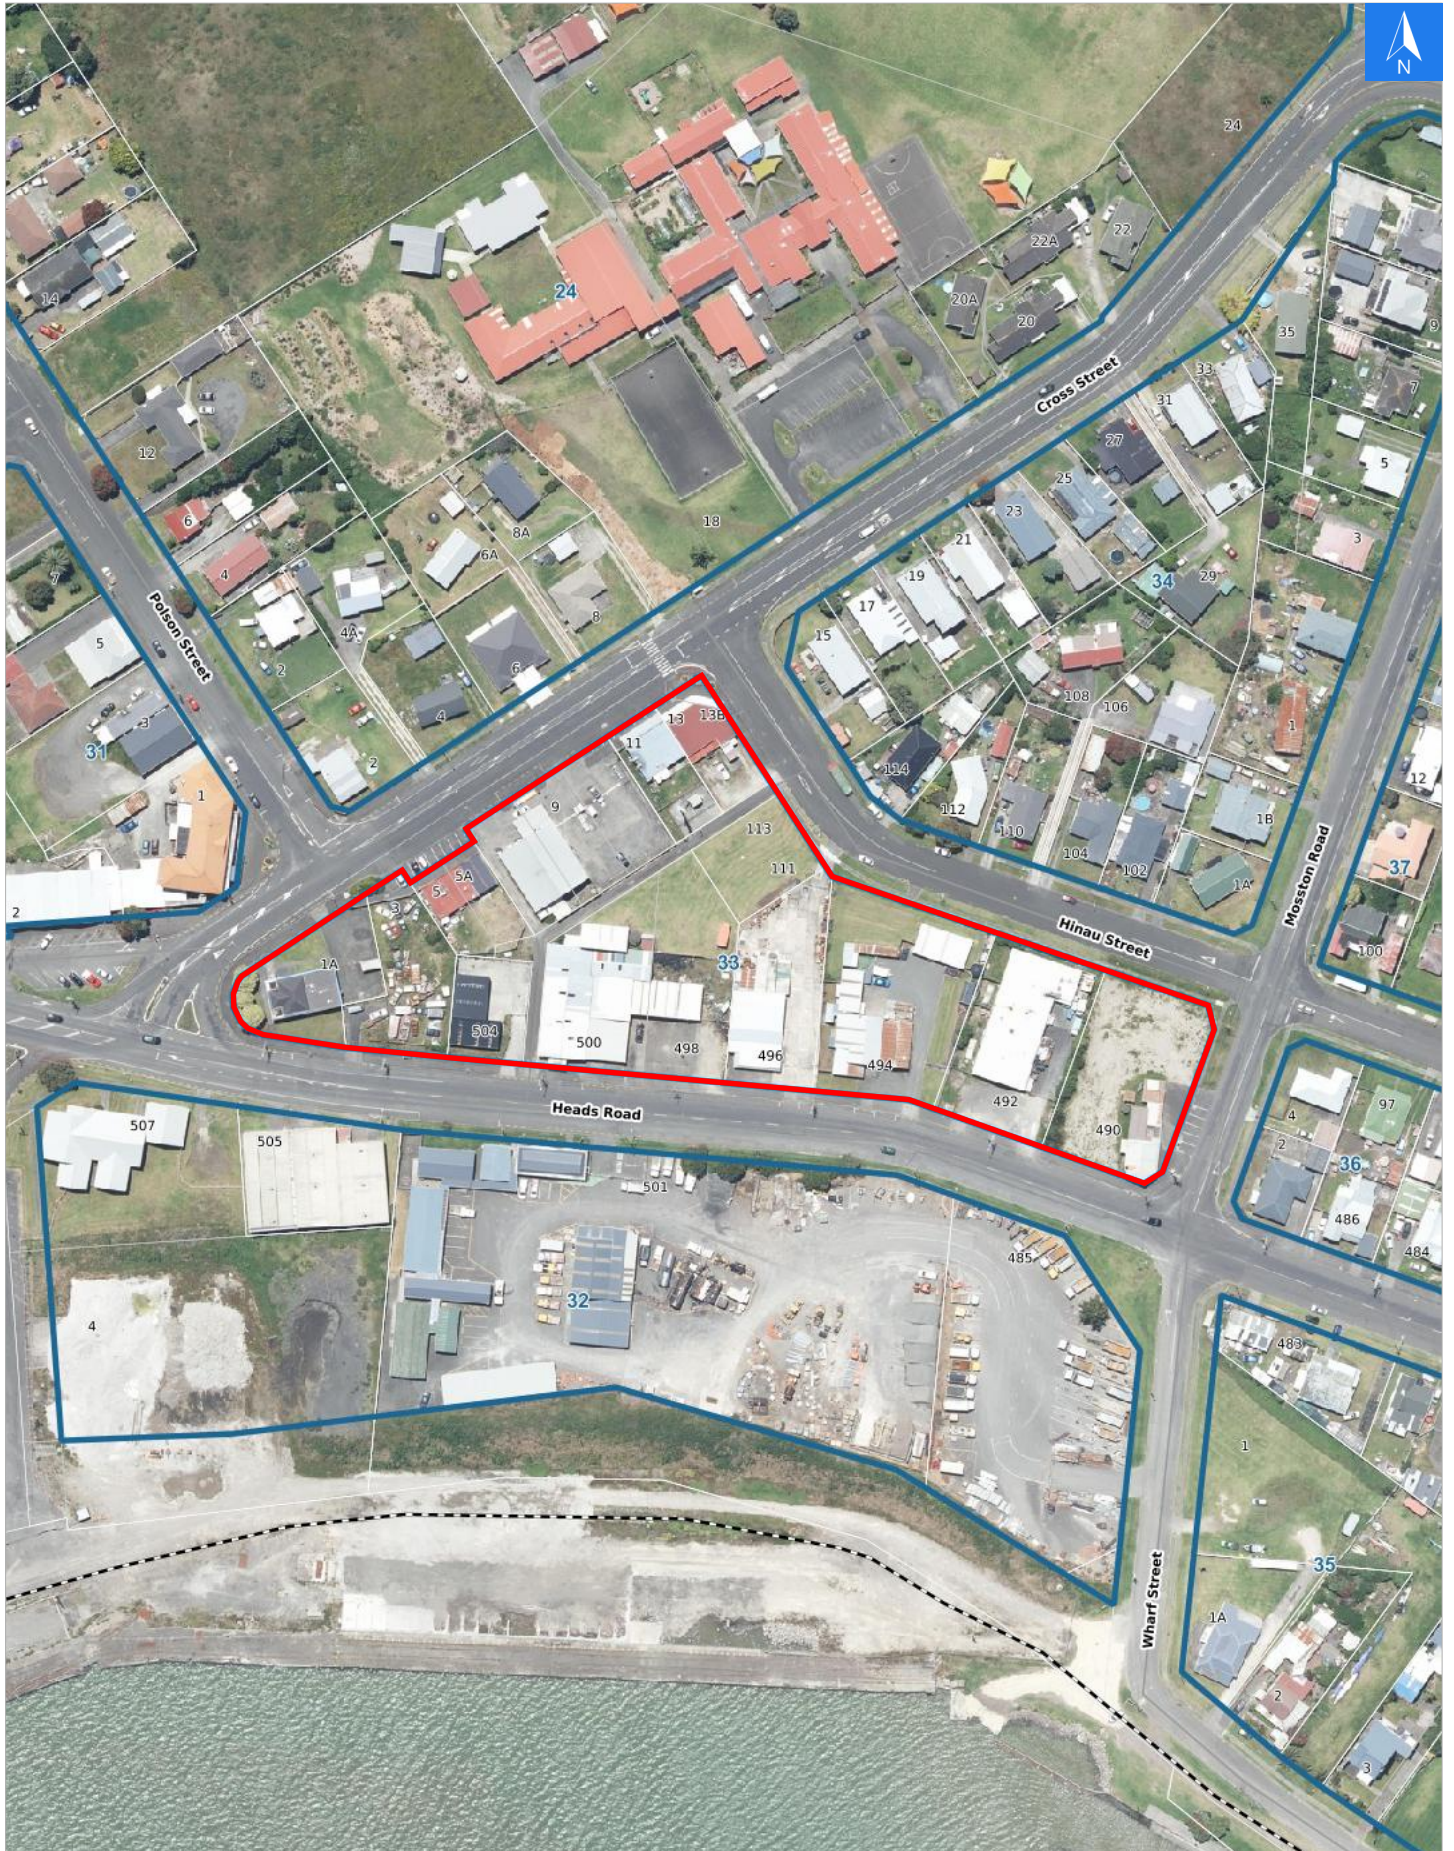

Tsunami Evacuation Map Key

Disclaimer:

Digital map data sourced from Land Information New Zealand CROWN COPYRIGHT RESERVED.
The information displayed in the GIS has been taken from Whanganui District Council's databases and maps.
It is made available in good faith but its accuracy or completeness is not guaranteed. If the information is relied on in support of a resource consent it should be verified independently.

Scale: 1:39,000

Disclaimer:

Digital map data sourced from Land Information New Zealand CROWN COPYRIGHT RESERVED.
The information displayed in the GIS has been taken from Whanganui District Council's databases and maps.
It is made available in good faith but its accuracy or completeness is not guaranteed. If the information is relied on in support of a resource consent it should be verified independently.

Wednesday, September 25, 2024

Scale 1: 2000

Wednesday, September 25, 2024

Disclaimer:

Digital map data sourced from Land Information New Zealand CROWN COPYRIGHT RESERVED.
The information displayed in the GIS has been taken from Whanganui District Council's databases and maps.
It is made available in good faith but its accuracy or completeness is not guaranteed. If the information is relied on in support of a resource consent it should be verified independently.

Tsunami Evacuation Addresses

Data sourced from LINZ

LINZ Address	Name	Time Advised	Notes
1A Cross Street, Castlecliff			
3 Cross Street, Castlecliff			
5 Cross Street, Castlecliff			
5A Cross Street, Castlecliff			
9 Cross Street, Castlecliff			
11 Cross Street, Castlecliff			
11A Cross Street, Castlecliff			
13 Cross Street, Castlecliff			
13A Cross Street, Castlecliff			
13B Cross Street, Castlecliff			
490 Heads Road, Castlecliff			
492 Heads Road, Castlecliff			
494 Heads Road, Castlecliff			
496 Heads Road, Castlecliff			
498 Heads Road, Castlecliff			
500 Heads Road, Castlecliff			
504 Heads Road, Castlecliff			
111 Hinau Street, Castlecliff			
113 Hinau Street, Castlecliff			