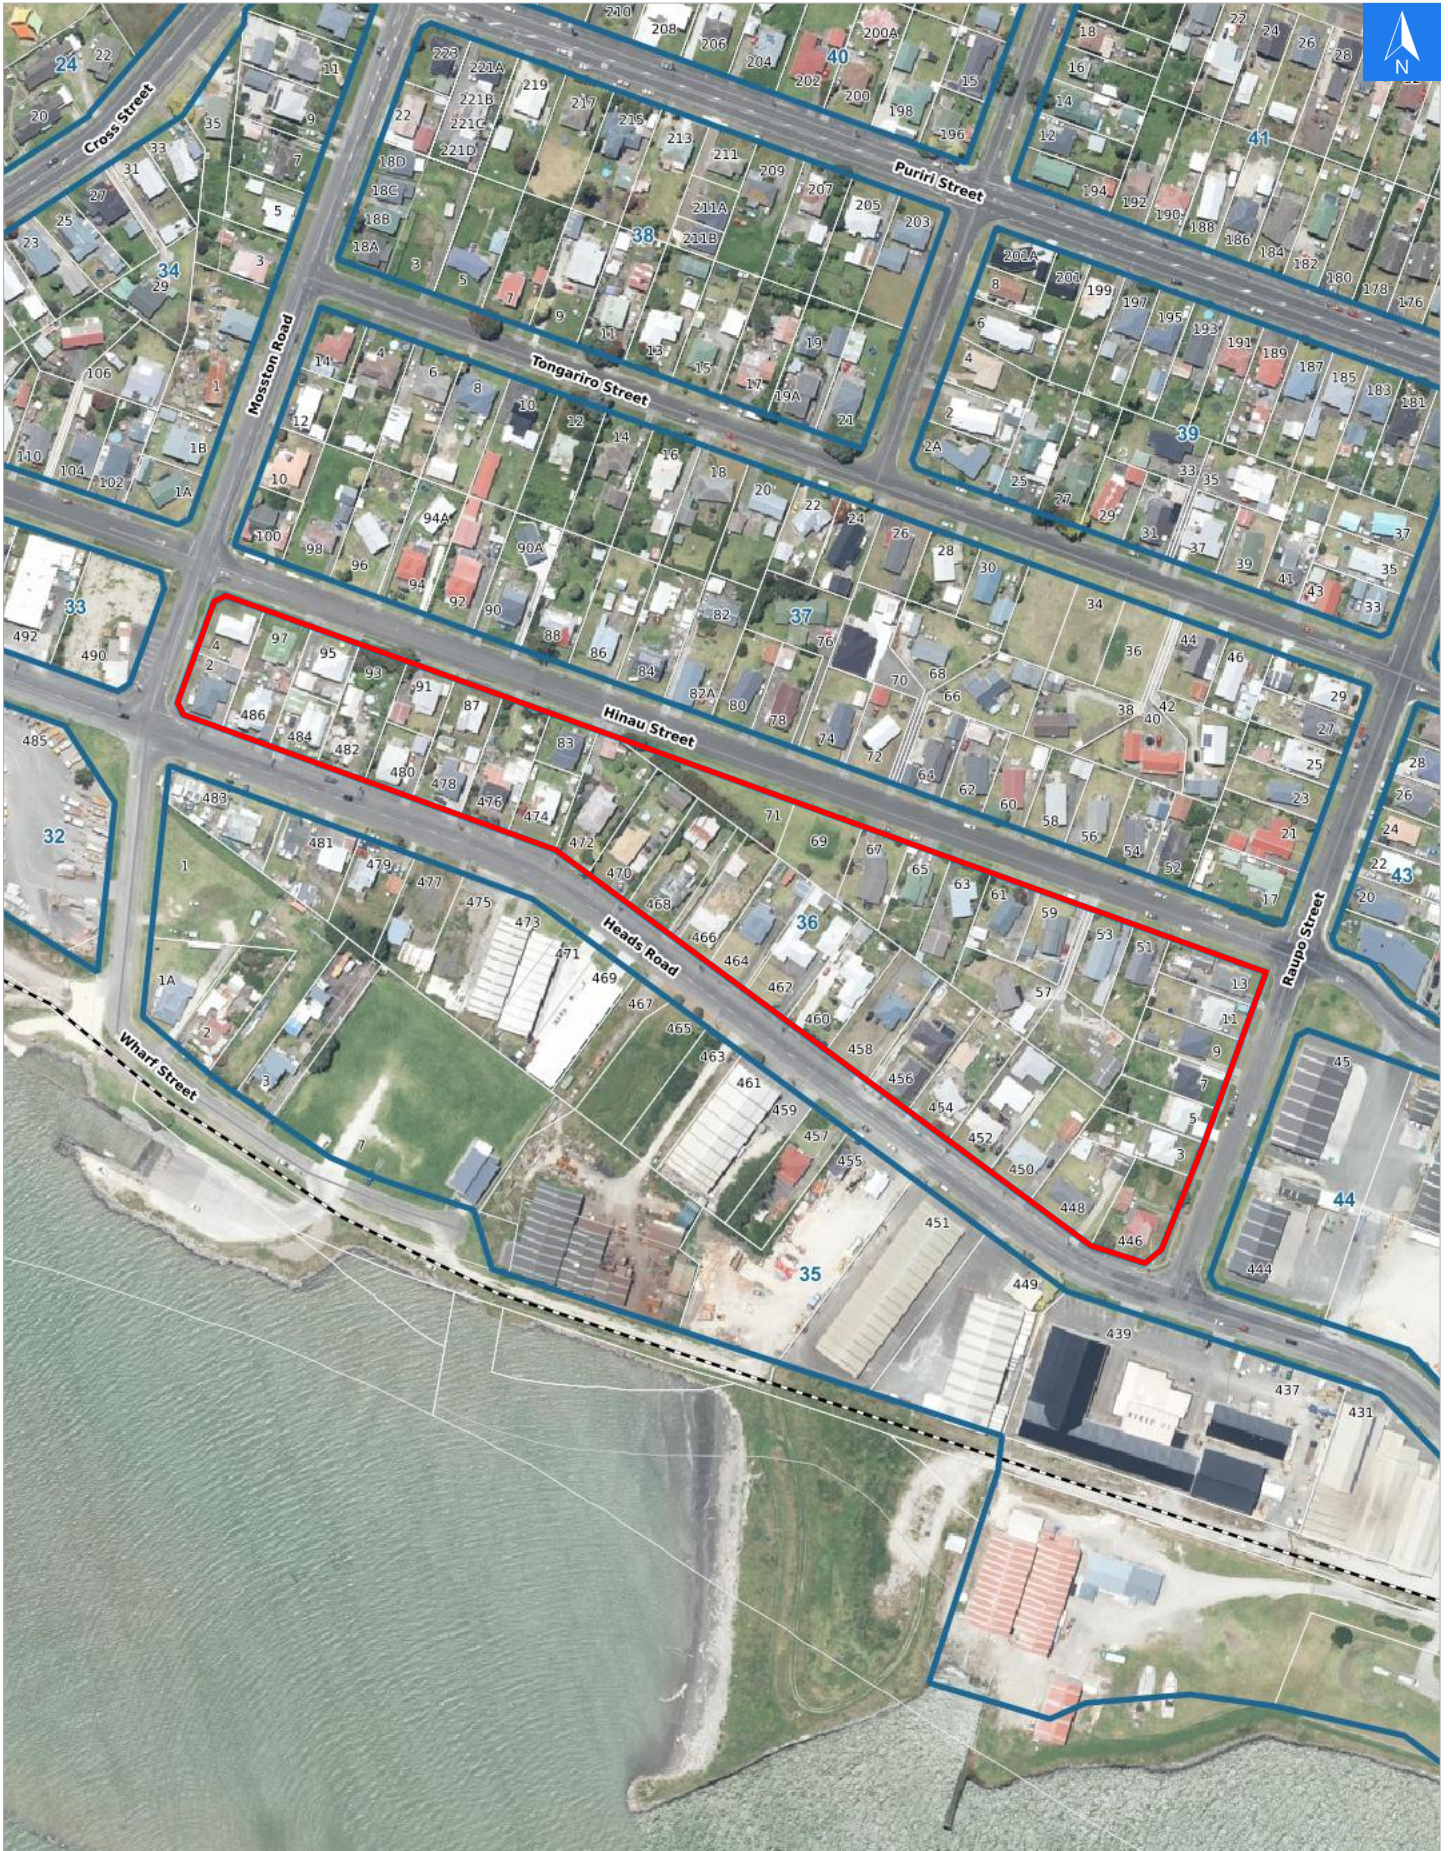

Tsunami Evacuation Map Key

Disclaimer:

Digital map data sourced from Land Information New Zealand CROWN COPYRIGHT RESERVED.
The information displayed in the GIS has been taken from Whanganui District Council's databases and maps.
It is made available in good faith but its accuracy or completeness is not guaranteed. If the information is relied on in support of a resource consent it should be verified independently.

Scale: 1:39,000

Disclaimer:

Digital map data sourced from Land Information New Zealand CROWN COPYRIGHT RESERVED.
The information displayed in the GIS has been taken from Whanganui District Council's databases and maps.
It is made available in good faith but its accuracy or completeness is not guaranteed. If the information is relied on in support of a resource consent it should be verified independently.

Wednesday, September 25, 2024

Scale 1: 3000

Wednesday, September 25, 2024

Disclaimer:

Digital map data sourced from Land Information New Zealand CROWN COPYRIGHT RESERVED.
The information displayed in the GIS has been taken from Whanganui District Council's databases and maps.
It is made available in good faith but its accuracy or completeness is not guaranteed. If the information is relied on in support of a resource consent it should be verified independently.