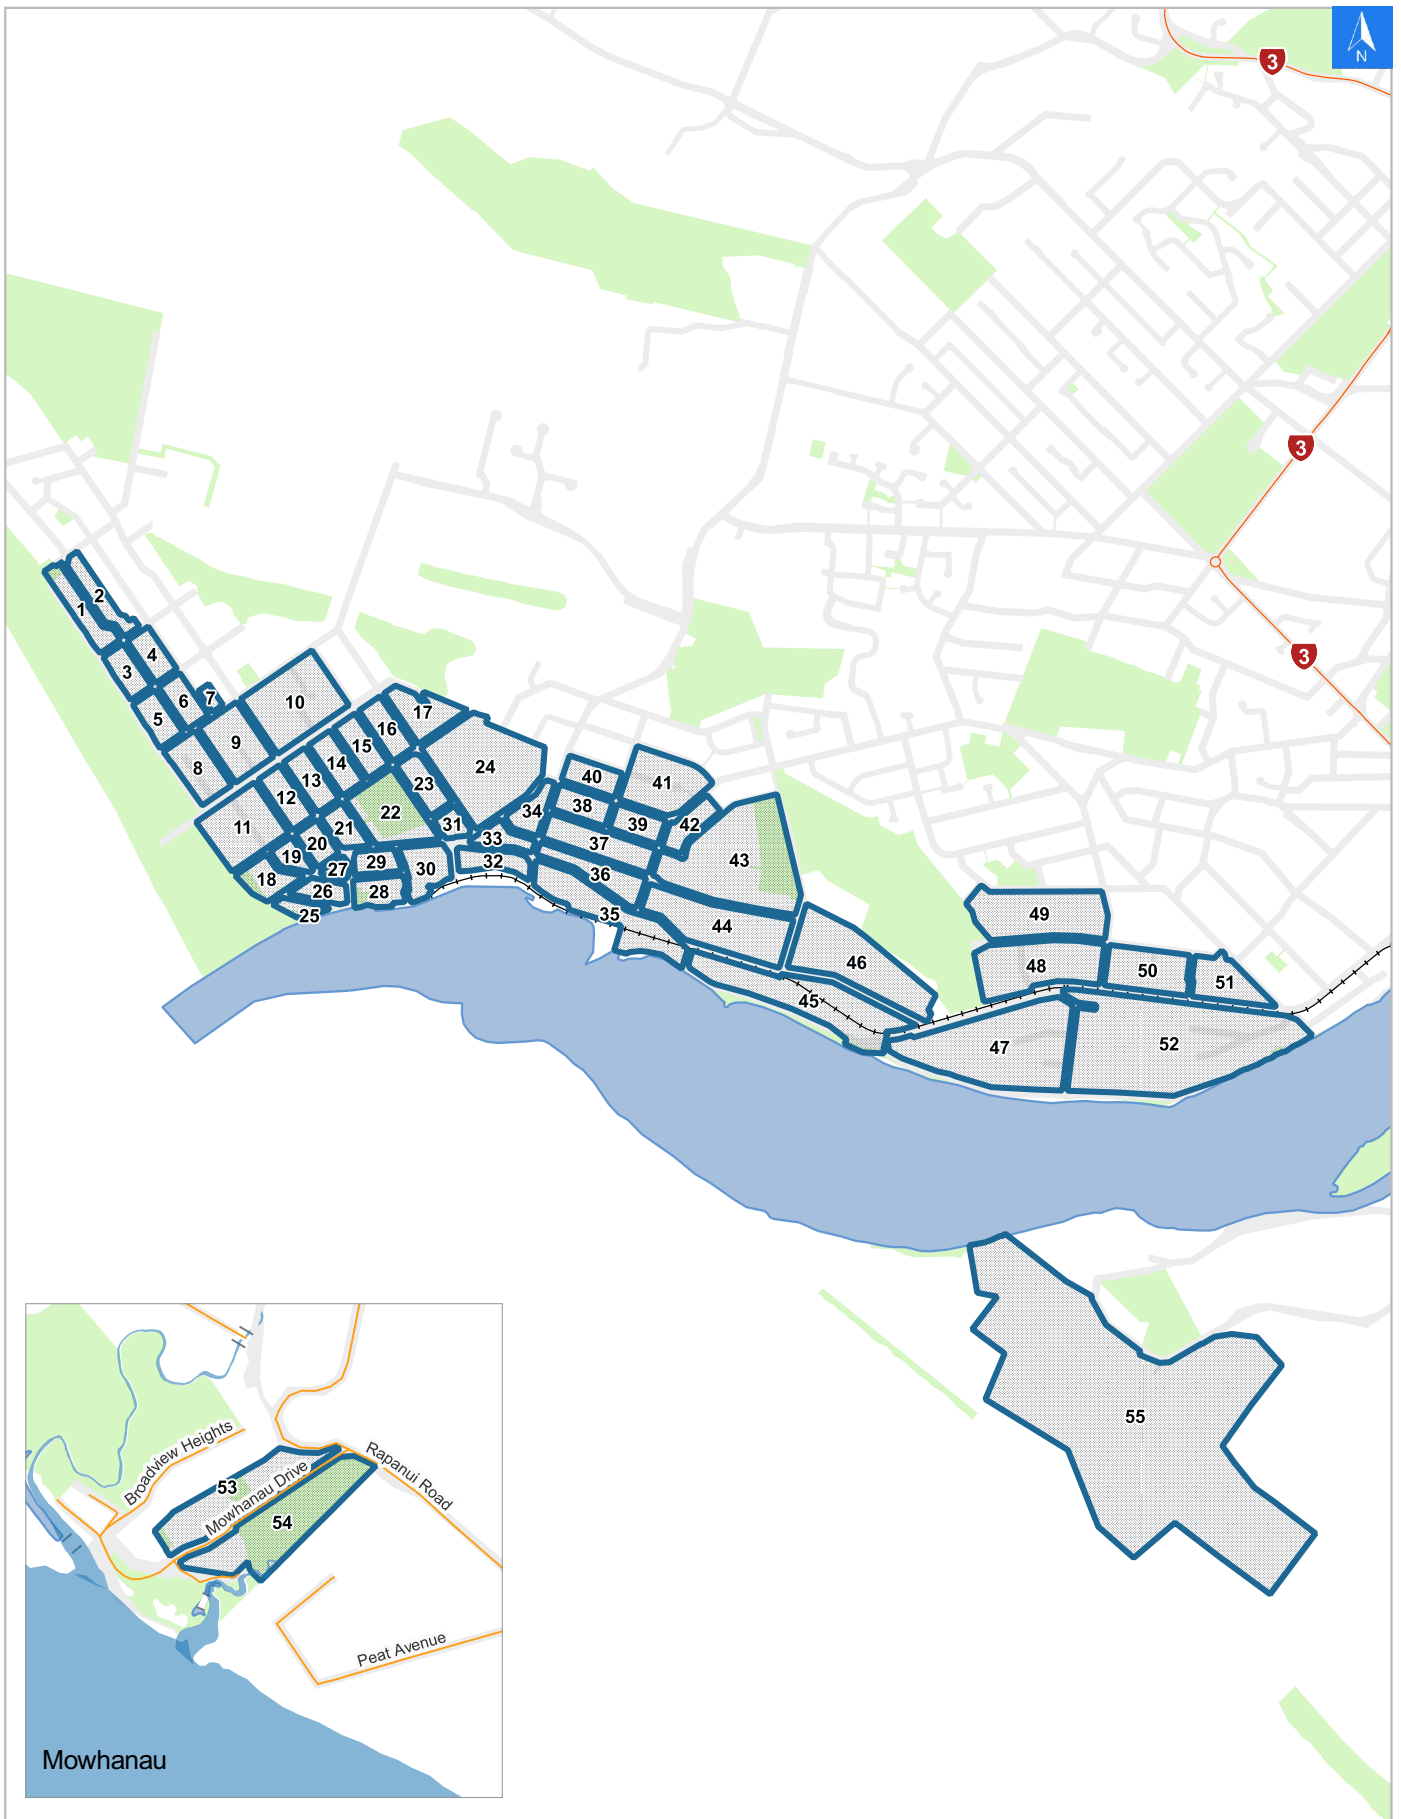

## Tsunami Evacuation Map Key

**Disclaimer:**

Digital map data sourced from Land Information New Zealand CROWN COPYRIGHT RESERVED.  
The information displayed in the GIS has been taken from Whanganui District Council's databases and maps.  
It is made available in good faith but its accuracy or completeness is not guaranteed. If the information is relied on in support of a resource consent it should be verified independently.

Scale: 1:39,000

**Disclaimer:**

Digital map data sourced from Land Information New Zealand CROWN COPYRIGHT RESERVED.  
The information displayed in the GIS has been taken from Whanganui District Council's databases and maps.  
It is made available in good faith but its accuracy or completeness is not guaranteed. If the information is relied on in support of a resource consent it should be verified independently.

Wednesday, September 25, 2024

Scale 1: 3000

Wednesday, September 25, 2024

**Disclaimer:**

Digital map data sourced from Land Information New Zealand CROWN COPYRIGHT RESERVED.  
The information displayed in the GIS has been taken from Whanganui District Council's databases and maps.  
It is made available in good faith but its accuracy or completeness is not guaranteed. If the information is relied on in support of a resource consent it should be verified independently.