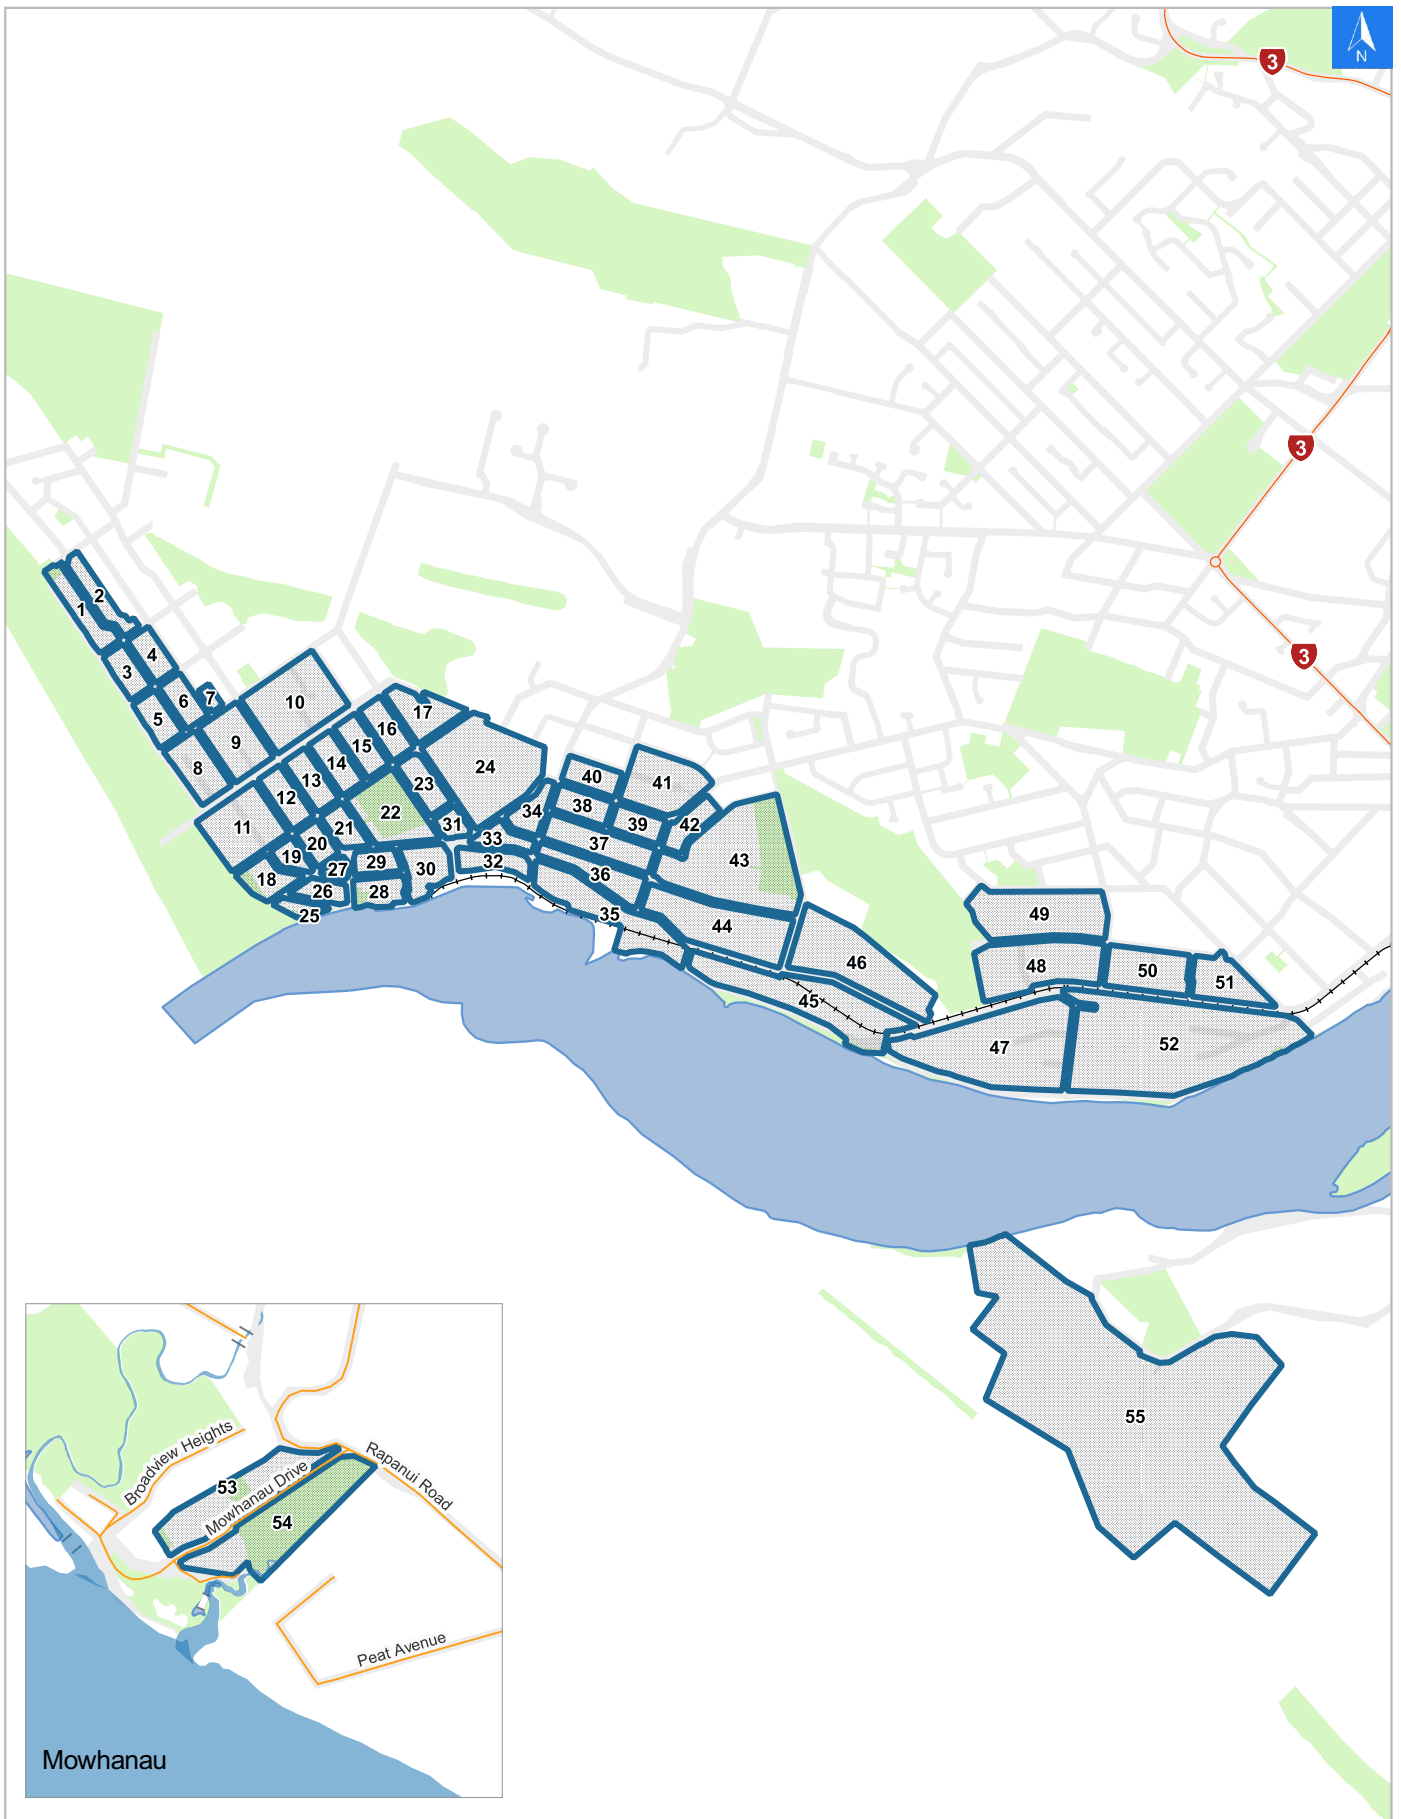

Tsunami Evacuation Map Key

Disclaimer:

Digital map data sourced from Land Information New Zealand CROWN COPYRIGHT RESERVED.
The information displayed in the GIS has been taken from Whanganui District Council's databases and maps.
It is made available in good faith but its accuracy or completeness is not guaranteed. If the information is relied on in support of a resource consent it should be verified independently.

Scale: 1:39,000

Disclaimer:

Digital map data sourced from Land Information New Zealand CROWN COPYRIGHT RESERVED.
The information displayed in the GIS has been taken from Whanganui District Council's databases and maps.
It is made available in good faith but its accuracy or completeness is not guaranteed. If the information is relied on in support of a resource consent it should be verified independently.

Wednesday, September 25, 2024

Scale 1: 2000

Wednesday, September 25, 2024

Disclaimer:

Digital map data sourced from Land Information New Zealand CROWN COPYRIGHT RESERVED.
The information displayed in the GIS has been taken from Whanganui District Council's databases and maps.
It is made available in good faith but its accuracy or completeness is not guaranteed. If the information is relied on in support of a resource consent it should be verified independently.