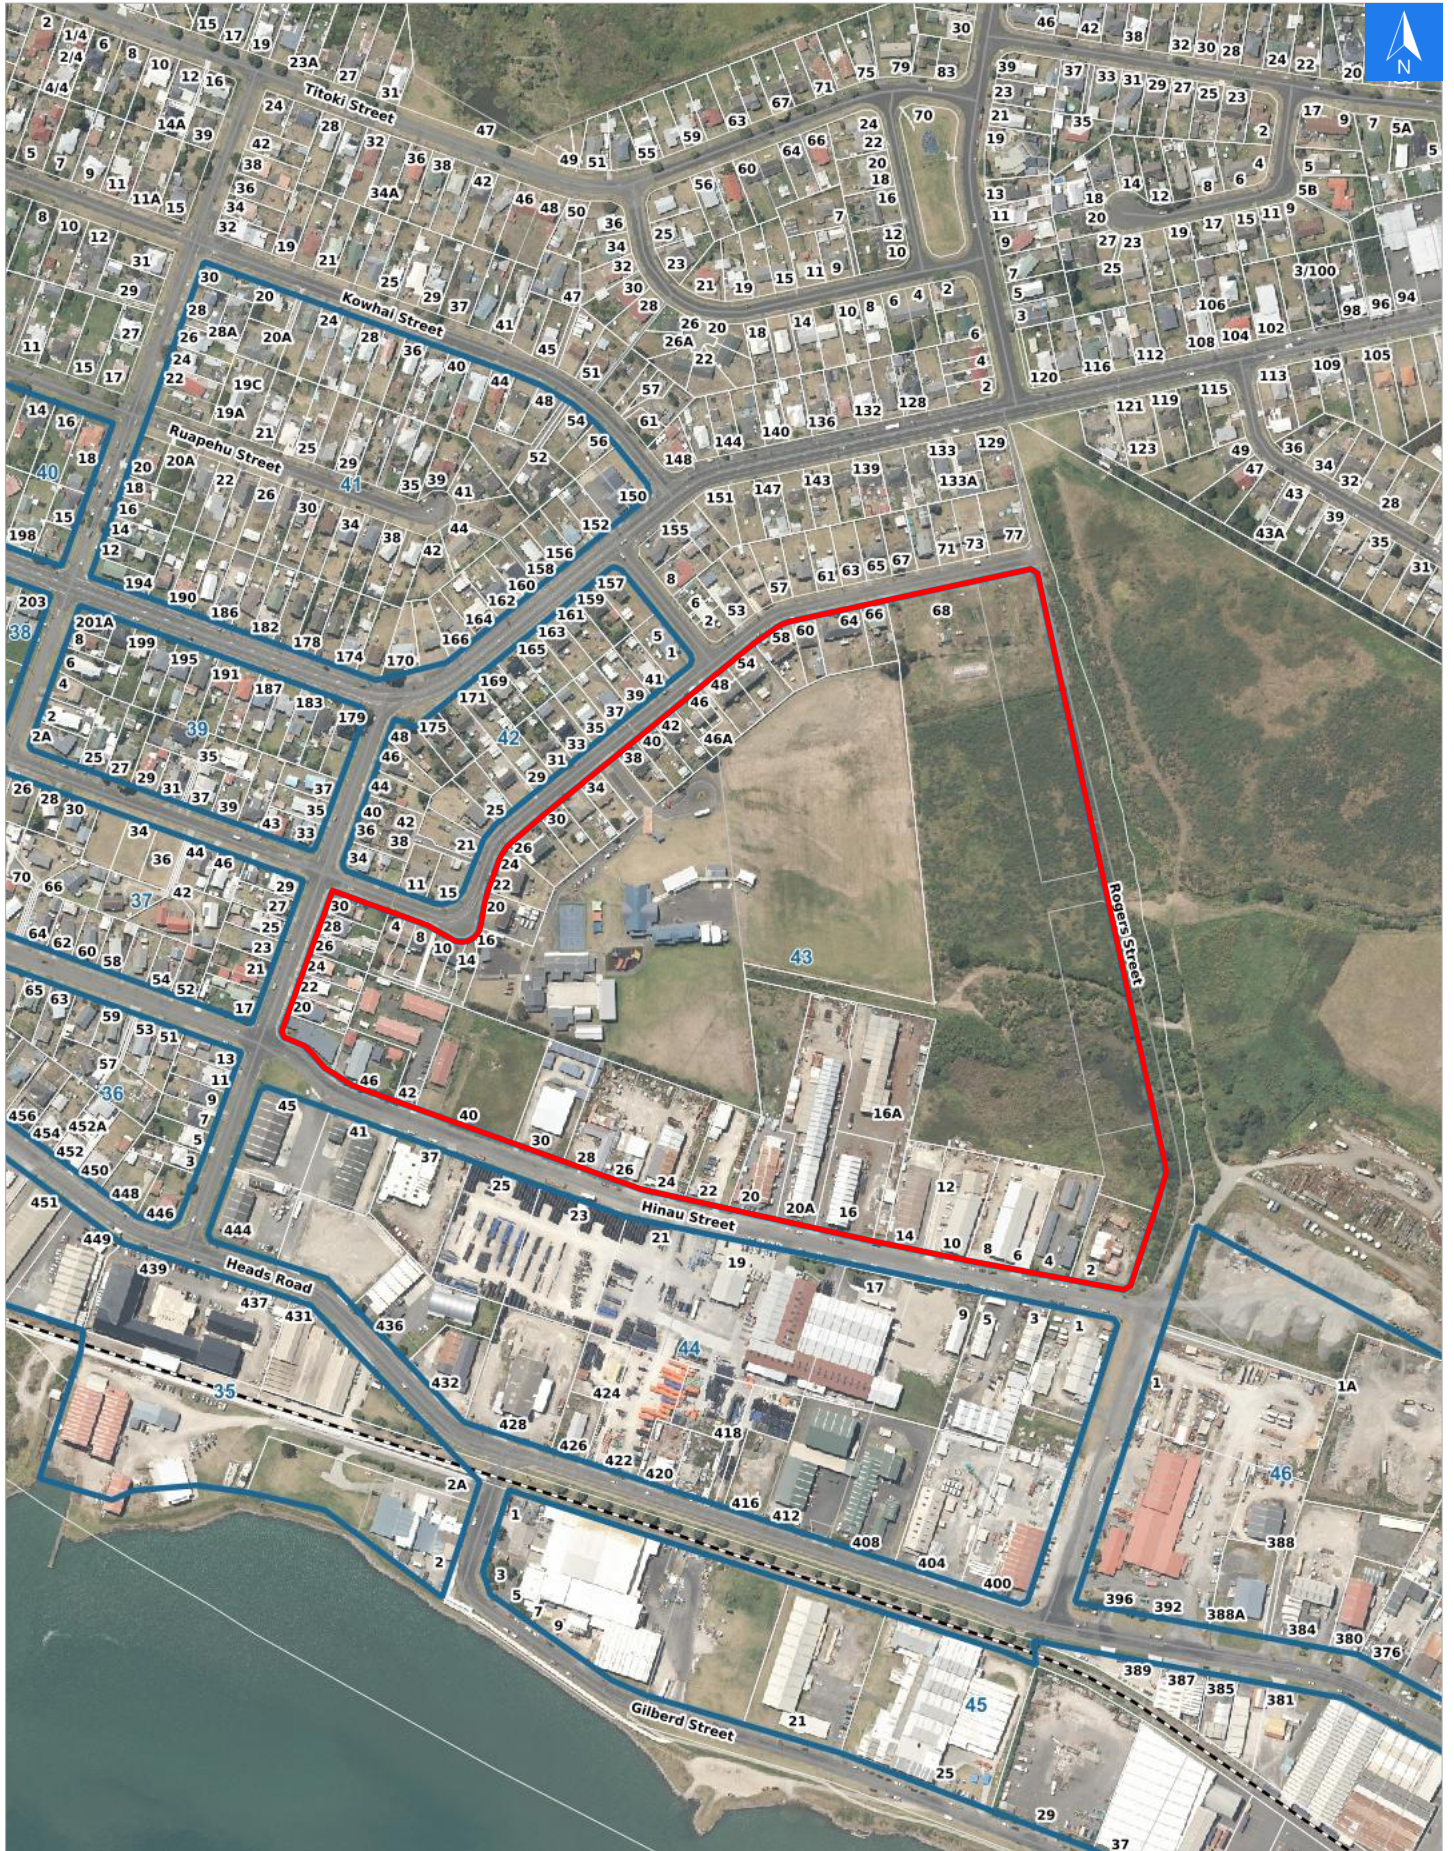

Tsunami Evacuation Map Key

Disclaimer:

Digital map data sourced from Land Information New Zealand CROWN COPYRIGHT RESERVED.
The information displayed in the GIS has been taken from Whanganui District Council's databases and maps.
It is made available in good faith but its accuracy or completeness is not guaranteed. If the information is relied on in support of a resource consent it should be verified independently.

Scale: 1:39,000

Wednesday, April 15, 2026

Disclaimer:

Digital map data sourced from Land Information New Zealand CROWN COPYRIGHT RESERVED.
The information displayed in the GIS has been taken from Whanganui District Council's databases and maps.
It is made available in good faith but its accuracy or completeness is not guaranteed. If the information is relied on in support of a resource consent it should be verified independently.

Scale 1: 5000

Wednesday, April 15, 2026

Disclaimer:

Digital map data sourced from Land Information New Zealand CROWN COPYRIGHT RESERVED.
The information displayed in the GIS has been taken from Whanganui District Council's databases and maps.
It is made available in good faith but its accuracy or completeness is not guaranteed. If the information is relied on in support of a resource consent it should be verified independently.