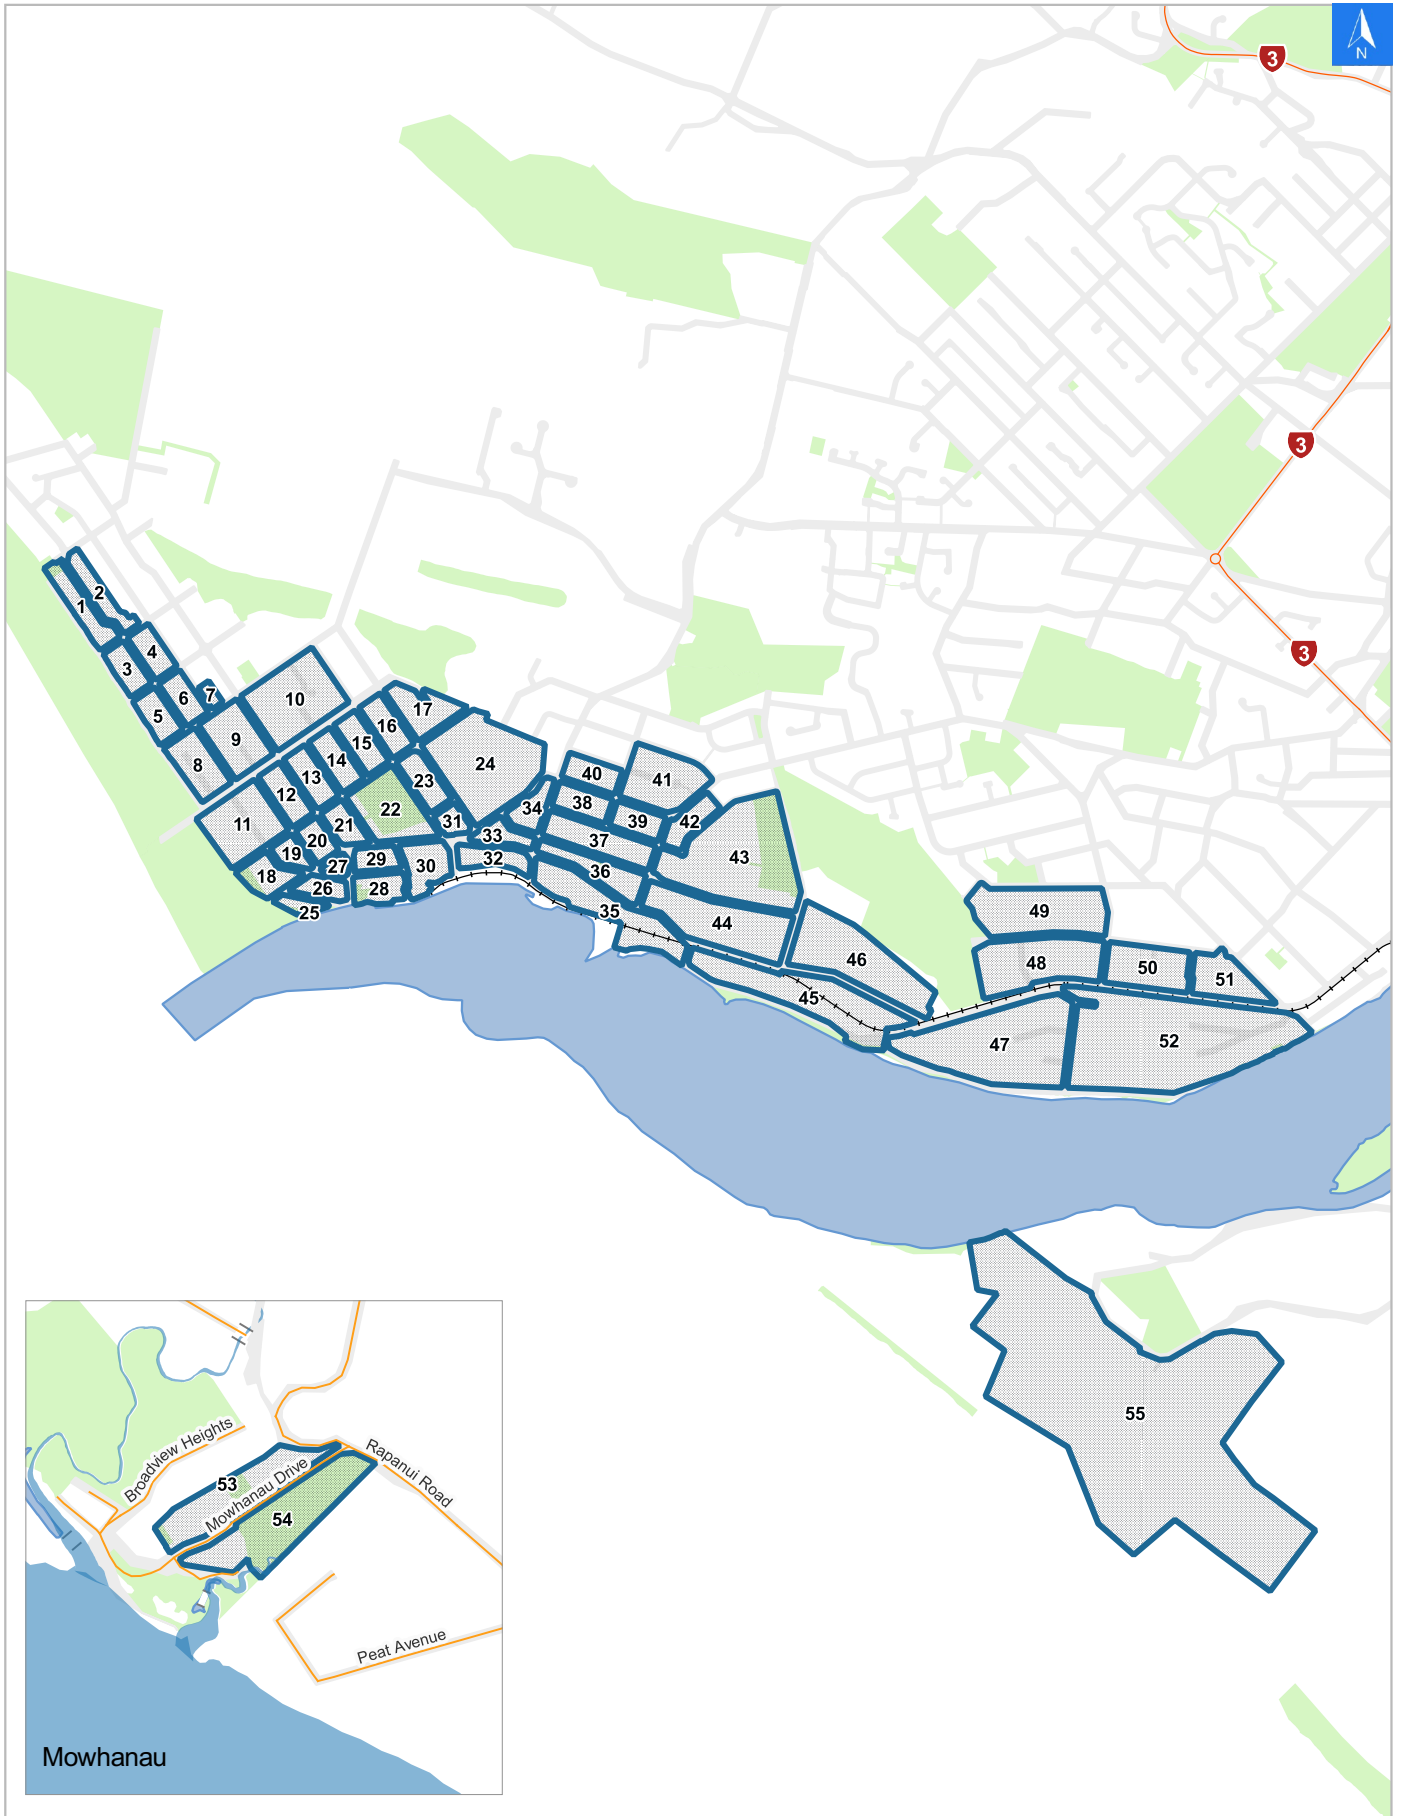

## Tsunami Evacuation Map Key

**Disclaimer:**

Digital map data sourced from Land Information New Zealand CROWN COPYRIGHT RESERVED.  
The information displayed in the GIS has been taken from Whanganui District Council's databases and maps.  
It is made available in good faith but its accuracy or completeness is not guaranteed. If the information is relied on in support of a resource consent it should be verified independently.

Scale: 1:39,000

Wednesday, April 22, 2026

Disclaimer:

Digital map data sourced from Land Information New Zealand CROWN COPYRIGHT RESERVED.  
The information displayed in the GIS has been taken from Whanganui District Council's databases and maps.  
It is made available in good faith but its accuracy or completeness is not guaranteed. If the information is relied on in support of a resource consent it should be verified independently.

Scale 1: 5000

Whanganui  
River

**Wednesday, April 22, 2026**

**Disclaimer:**

Digital map data sourced from Land Information New Zealand CROWN COPYRIGHT RESERVED.  
The information displayed in the GIS has been taken from Whanganui District Council's databases and maps.  
It is made available in good faith but its accuracy or completeness is not guaranteed. If the information is relied on in support of a resource consent it should be verified independently.