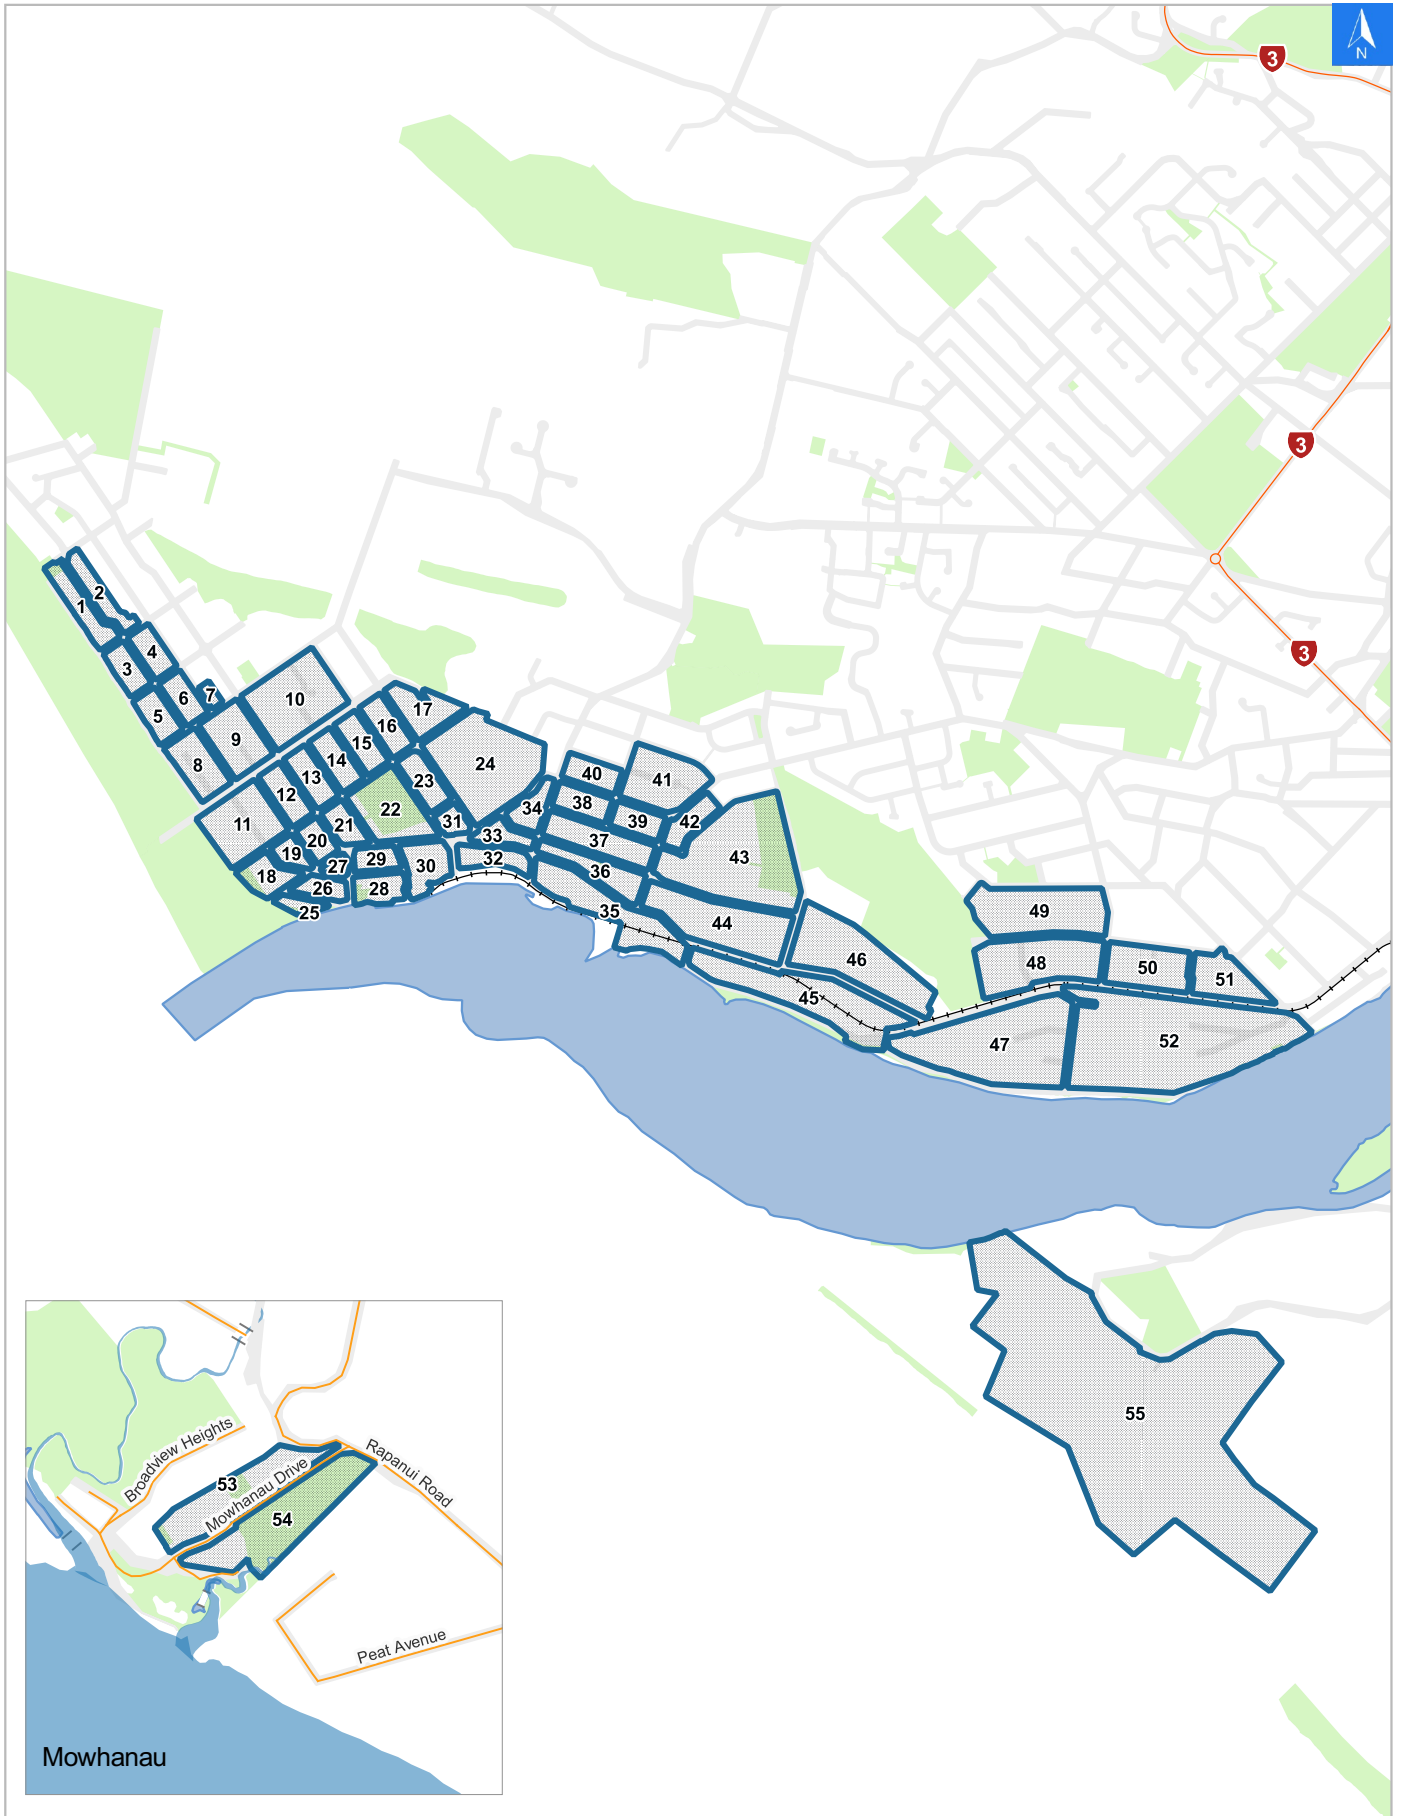

Tsunami Evacuation Map Key

Disclaimer:

Digital map data sourced from Land Information New Zealand CROWN COPYRIGHT RESERVED.
The information displayed in the GIS has been taken from Whanganui District Council's databases and maps.
It is made available in good faith but its accuracy or completeness is not guaranteed. If the information is relied on in support of a resource consent it should be verified independently.

Scale: 1:39,000

Wednesday, April 22, 2026

Disclaimer:

Digital map data sourced from Land Information New Zealand CROWN COPYRIGHT RESERVED.
The information displayed in the GIS has been taken from Whanganui District Council's databases and maps.
It is made available in good faith but its accuracy or completeness is not guaranteed. If the information is relied on in support of a resource consent it should be verified independently.

Scale 1: 3000

Wednesday, April 22, 2026

Disclaimer:

Digital map data sourced from Land Information New Zealand CROWN COPYRIGHT RESERVED.
The information displayed in the GIS has been taken from Whanganui District Council's databases and maps.
It is made available in good faith but its accuracy or completeness is not guaranteed. If the information is relied on in support of a resource consent it should be verified independently.