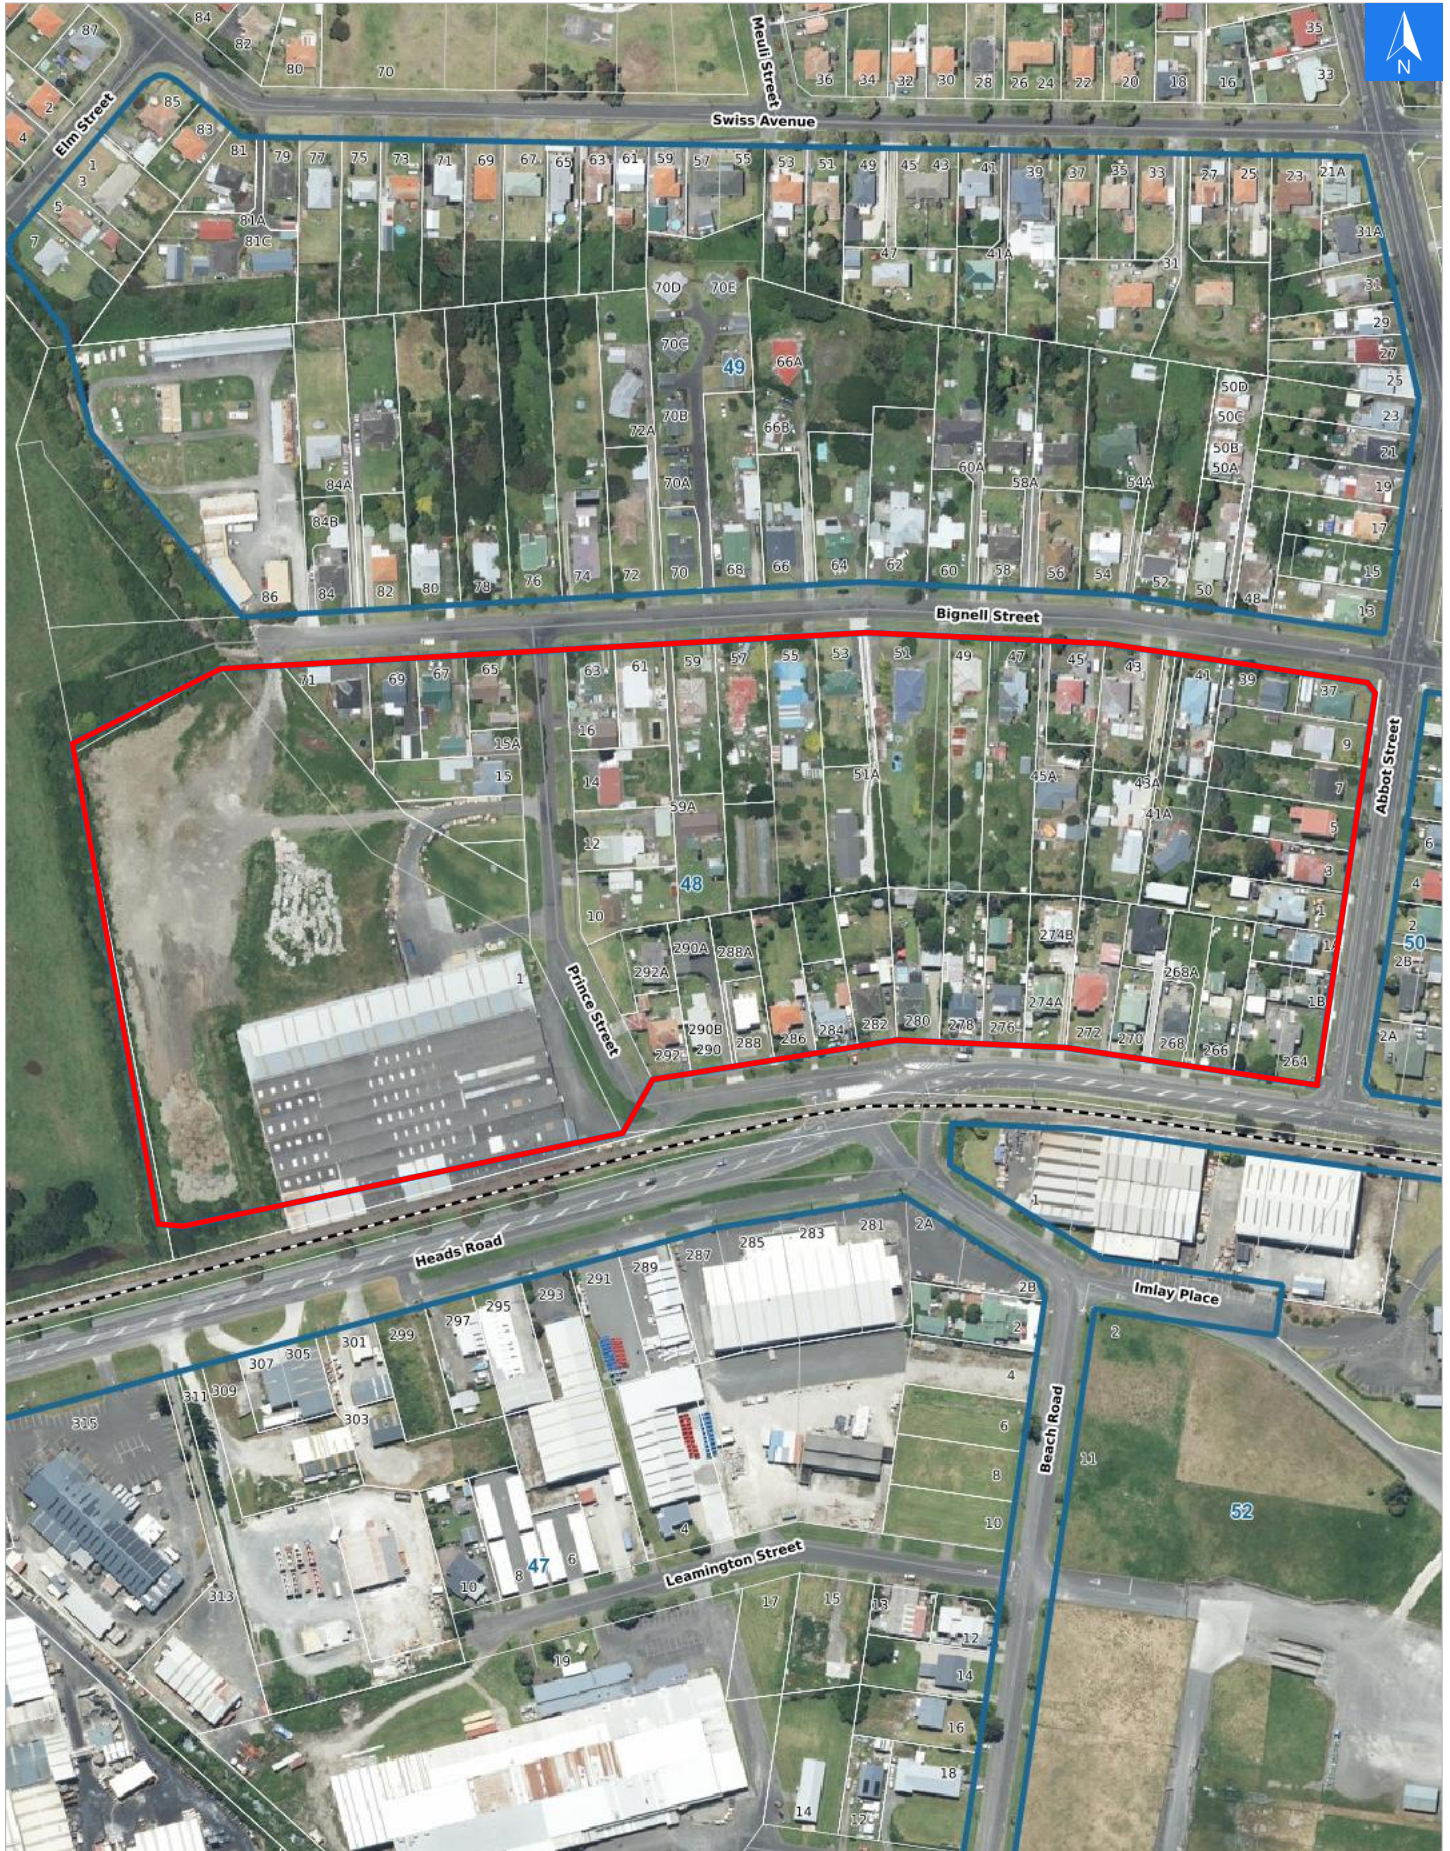

Tsunami Evacuation Map Key

Disclaimer:

Digital map data sourced from Land Information New Zealand CROWN COPYRIGHT RESERVED.
The information displayed in the GIS has been taken from Whanganui District Council's databases and maps.
It is made available in good faith but its accuracy or completeness is not guaranteed. If the information is relied on in support of a resource consent it should be verified independently.

Scale: 1:39,000

Disclaimer:

Digital map data sourced from Land Information New Zealand CROWN COPYRIGHT RESERVED.
The information displayed in the GIS has been taken from Whanganui District Council's databases and maps.
It is made available in good faith but its accuracy or completeness is not guaranteed. If the information is relied on in support of a resource consent it should be verified independently.

Wednesday, September 25, 2024

Scale 1: 3000

Wednesday, September 25, 2024

Disclaimer:

Digital map data sourced from Land Information New Zealand CROWN COPYRIGHT RESERVED.
The information displayed in the GIS has been taken from Whanganui District Council's databases and maps.
It is made available in good faith but its accuracy or completeness is not guaranteed. If the information is relied on in support of a resource consent it should be verified independently.