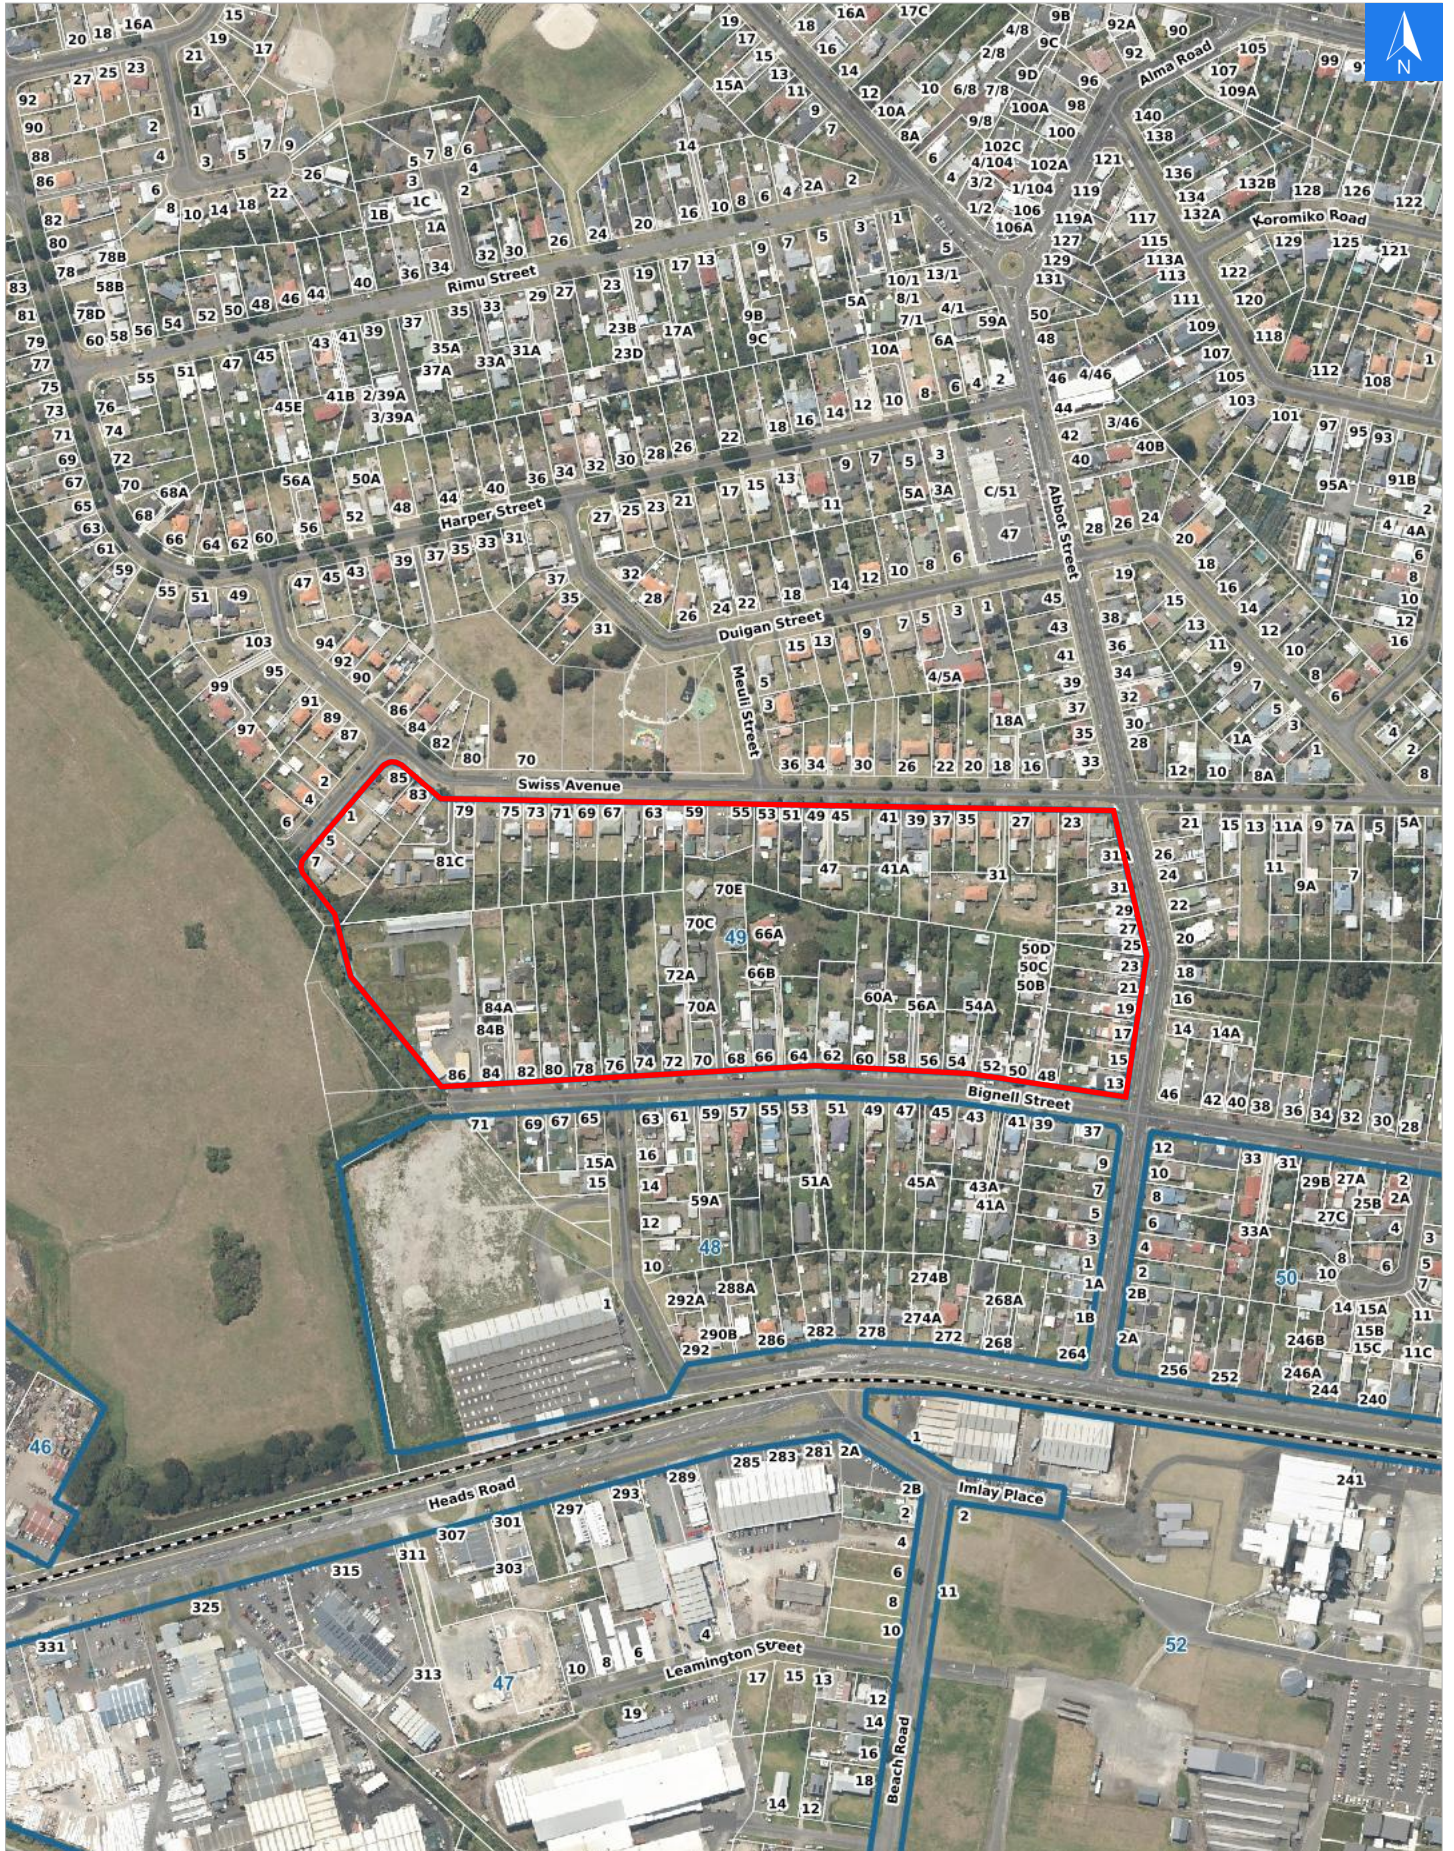

Tsunami Evacuation Map Key

Disclaimer:

Digital map data sourced from Land Information New Zealand CROWN COPYRIGHT RESERVED.
The information displayed in the GIS has been taken from Whanganui District Council's databases and maps.
It is made available in good faith but its accuracy or completeness is not guaranteed. If the information is relied on in support of a resource consent it should be verified independently.

Scale: 1:39,000

Wednesday, April 15, 2026

Disclaimer:

Digital map data sourced from Land Information New Zealand CROWN COPYRIGHT RESERVED. The information displayed in the GIS has been taken from Whanganui District Council's databases and maps. It is made available in good faith but its accuracy or completeness is not guaranteed. If the information is relied on in support of a resource consent it should be verified independently.

Scale 1: 5000

Wednesday, April 15, 2026

Disclaimer:

Digital map data sourced from Land Information New Zealand CROWN COPYRIGHT RESERVED.
The information displayed in the GIS has been taken from Whanganui District Council's databases and maps.
It is made available in good faith but its accuracy or completeness is not guaranteed. If the information is relied on in support of a resource consent it should be verified independently.